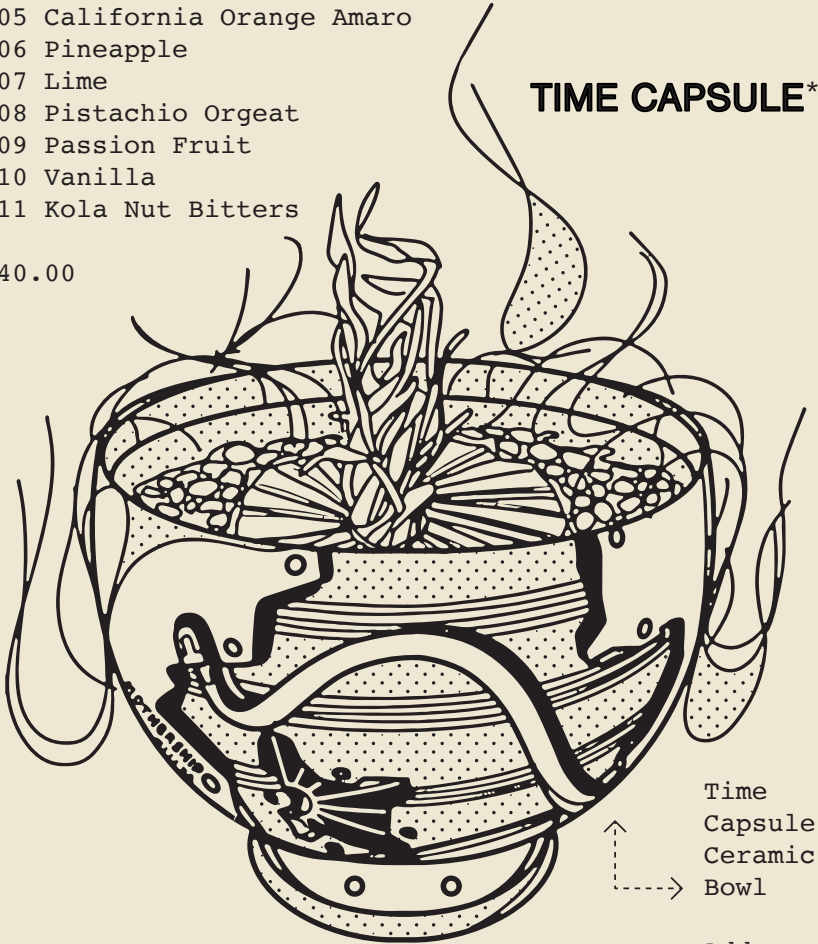

*For groups of 2 or more

- 001 French VSOP Brandy
- 002 Gold Pot Still Jamaican Rum
- 003 MOTHERSHIP Saturnalia Gin
- 004 Mandarin Orange Liqueur
- 005 California Orange Amaro
- 006 Pineapple
- 007 Lime
- 008 Pistachio Orgeat
- 009 Passion Fruit
- 010 Vanilla
- 011 Kola Nut Bitters

$40.00

TIME CAPSULE*

Time
Capsule
Ceramic
Bowl

Add
$225.00