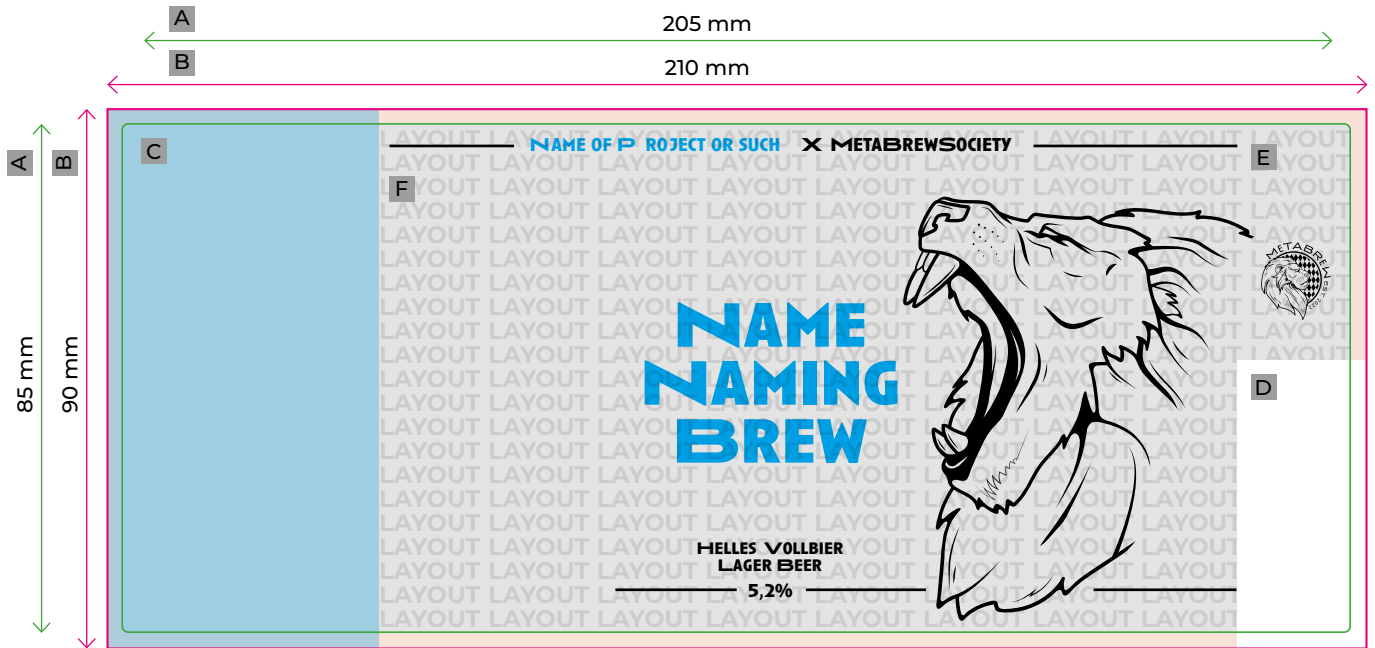

THANK YOU! LFG

METABREW GOLD MEMBERSHIP

*No to-scale drawings

- A = File Format
- B = Final Format
- C = MBS Declarations
- D = Deposit Label
- E = Company Logo
- F = PFP

Label Size
205x85 mm

File Submission
210x90 mm

Mandatory Information and Deposit Label:

- D** Position and content must be taken over unchanged.
- F**
- D** The area of the deposit label must remain white.

*No to-scale drawings

205 mm

210 mm

90 mm

85 mm

Area for
Deposit
Label
21.5x48 mm

This area
must remain
white!

Declaration Area
45x90 mm

Please place here the
mandatory information
about the beer provided
by MetaBrewSociety.

↔ 2,5 mm

↕ 2,5 mm

MANDATORY INFORMATION