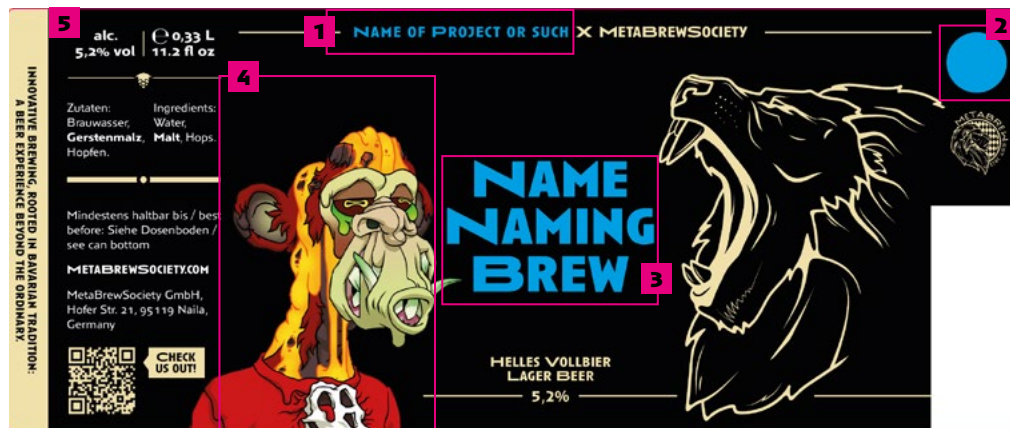

METABREW GOLD MEMBERSHIP

OPTION 1

DESIGN IT YOURSELF

Design it yourself with our Adobe Illustrator Template.

We provided 2 different Templates because of legal restrictions.

DOWNLOAD FOR THE US

DOWNLOAD FOR THE REST OF THE WORLD

[Check out the how to Loom Video](#)

Pink areas are possible to customize

1. Name of your Project
2. Logo or QR Code
3. Name of your Brew
4. PfP or Company Logo
5. Background Color
  (and Colors of the Fonts, ofc)

Your order number (at least 10)

What's your shipping address?

THANK YOU! LFG