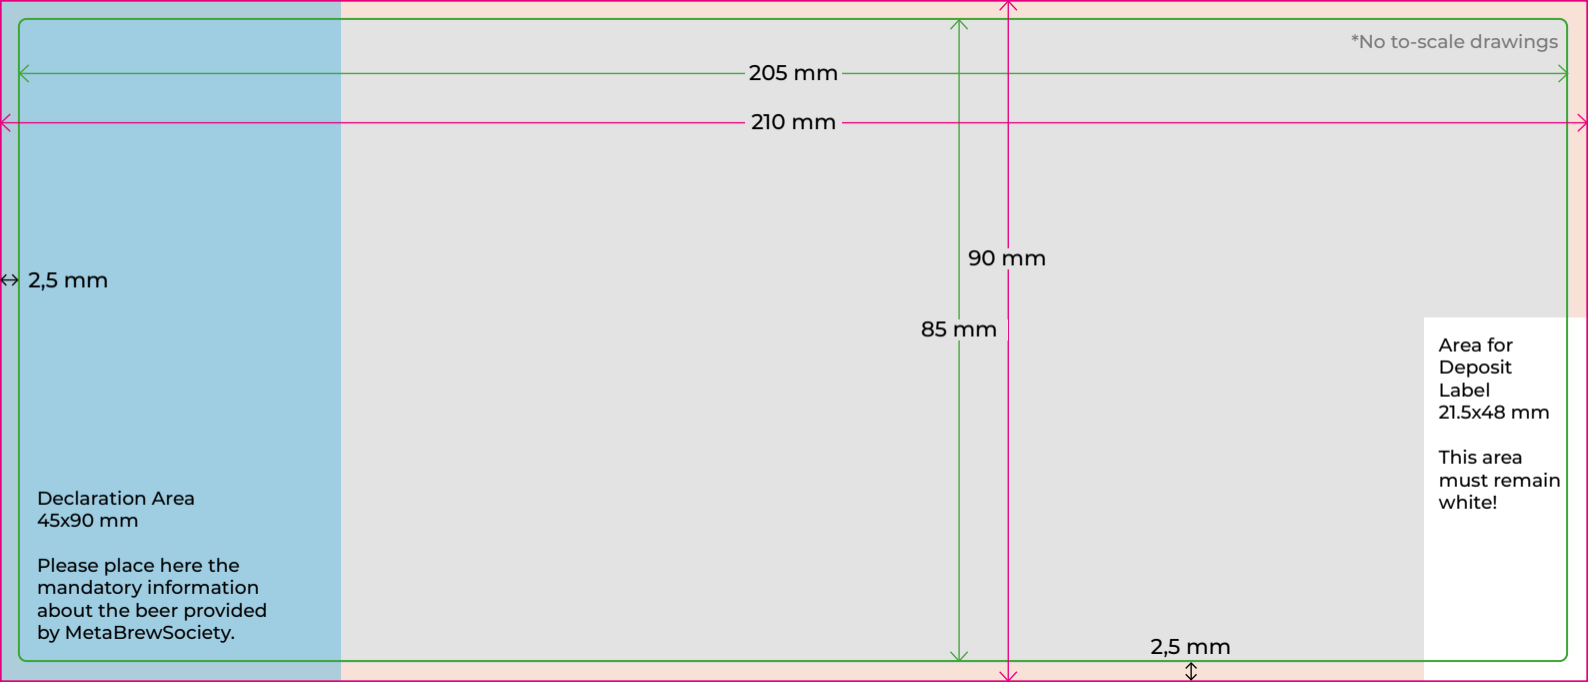

THANK YOU! LFG

METABREW GOLD MEMBERSHIP

*No to-scale drawings

- A = File Format
- B = Final Format
- C = MBS Declarations
- D = Deposit Label
- E = Company Logo
- F = PFP

Label Size
205x85 mm

File Submission
210x90 mm

Mandatory Information and Deposit Label:

- D** Position and content must be taken over unchanged.
- F**
- D** The area of the deposit label must remain white.

*No to-scale drawings

205 mm

210 mm

90 mm

85 mm

Area for
Deposit
Label
21.5x48 mm

This area
must remain
white!

Declaration Area
45x90 mm

Please place here the
mandatory information
about the beer provided
by MetaBrewSociety.

↔ 2,5 mm

↕ 2,5 mm

MANDATORY INFORMATION