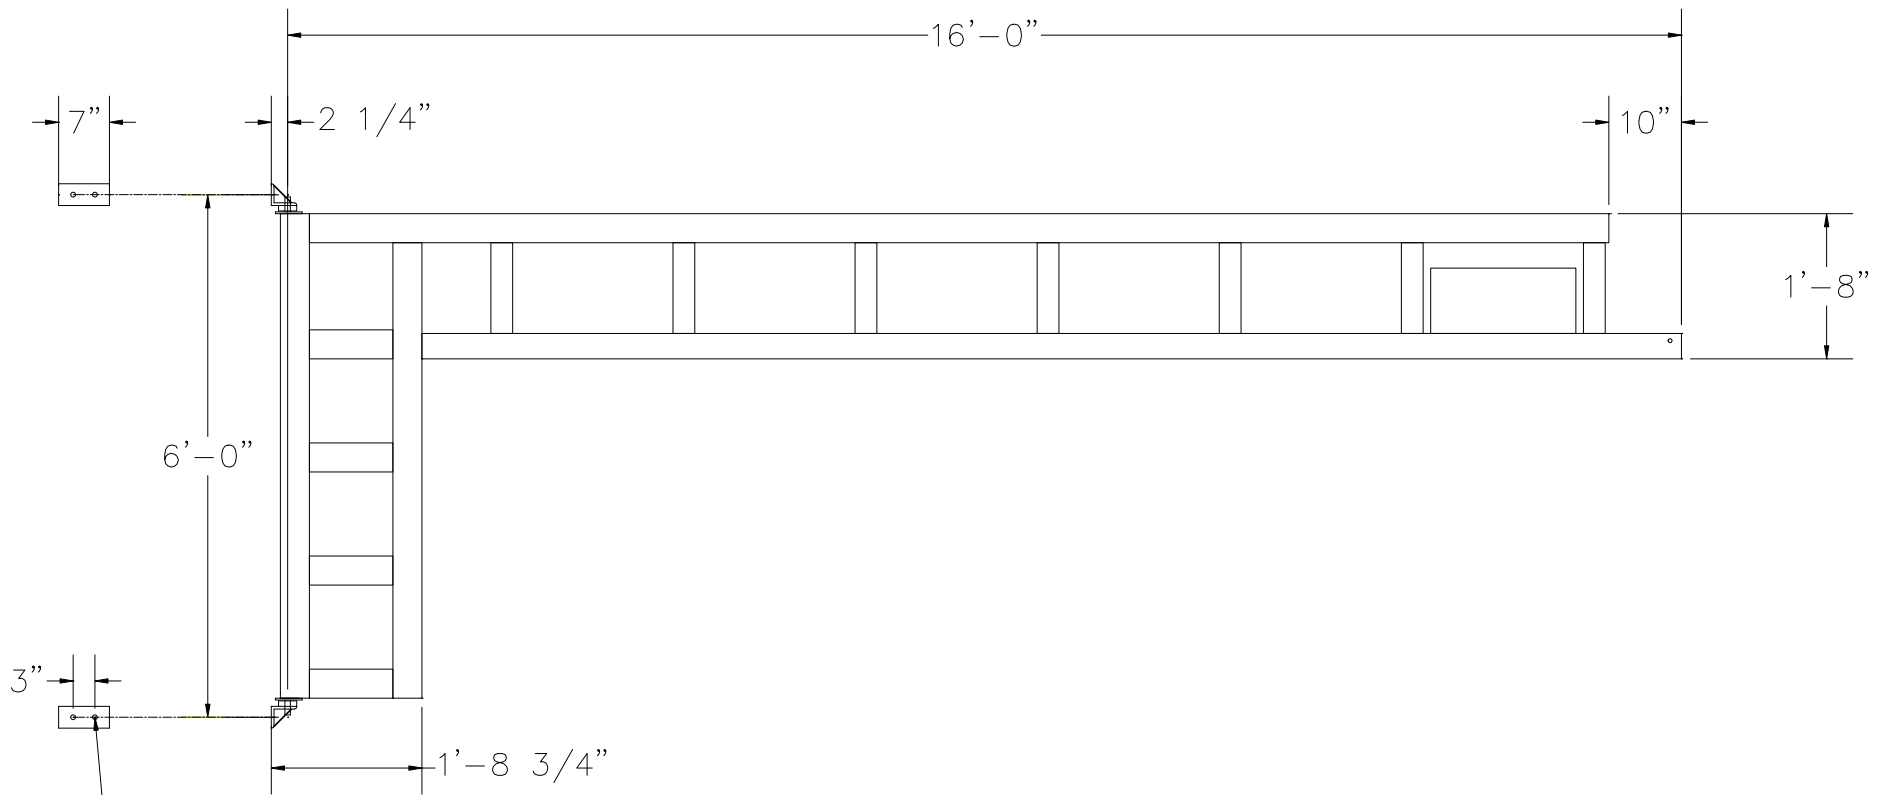

11/16" DIA
4 HOLES
(5/8" DIA ANCHOR BOLTS)

CONFIDENTIAL

CREATED BY: BOHL CRANE INC

GORBEL

600 FISHERS RUN
P.O. BOX 593
FISHERS, NY 14453-0593

WSJ200-1000-16

CAPACITY: 1000 LBS

SPAN: 16 FT

QUANTITY: 1

SHIPPING WT.: 533 LBS

THRUST & PULL: 4007.07 LBS

DRAWN:

DATE: 7/21/2023

C.O.#: ANTSMI00006

P/N: ANTSMI00006.0A

TROLLEY TRAVEL: 13'-4 7/16"

1000 LB CAPACITY