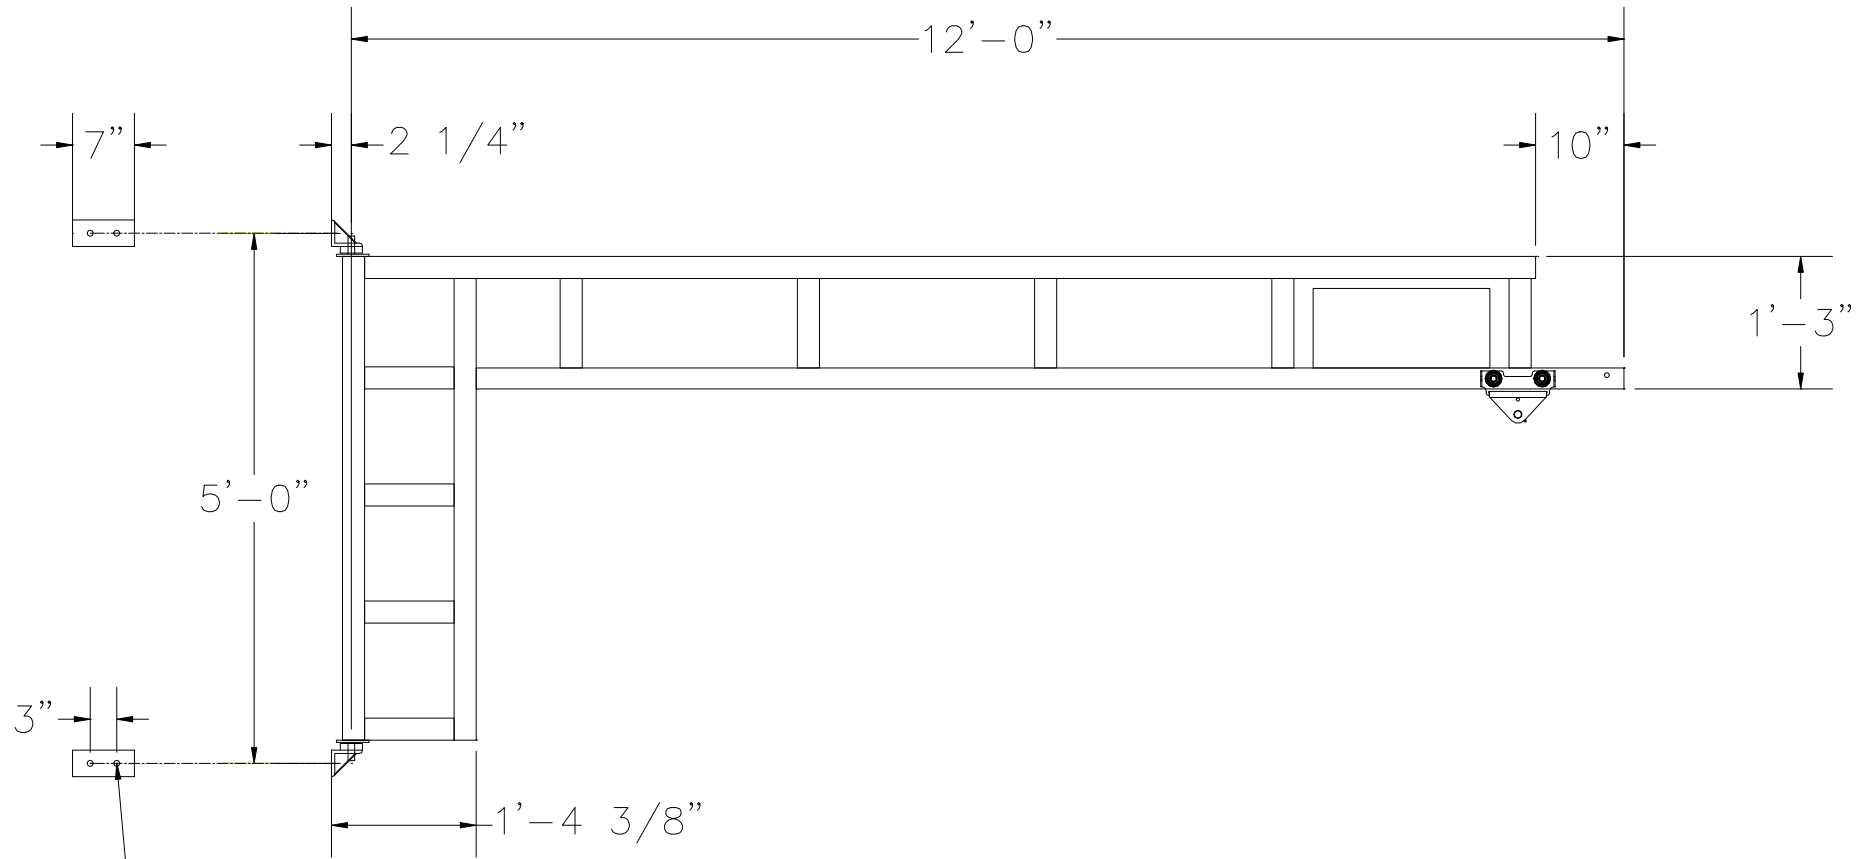

THRUST & PULL: 944.68 LBS

DRAWN:

DATE: 7/21/2023

C.O.#: ANTSMI00006

P/N: ANTSMI00006.0A

TROLLEY TRAVEL: 9'-10 9/16"

250 LB CAPACITY

1 1/16" DIA
 4 HOLES
 (5/8" DIA ANCHOR BOLTS)