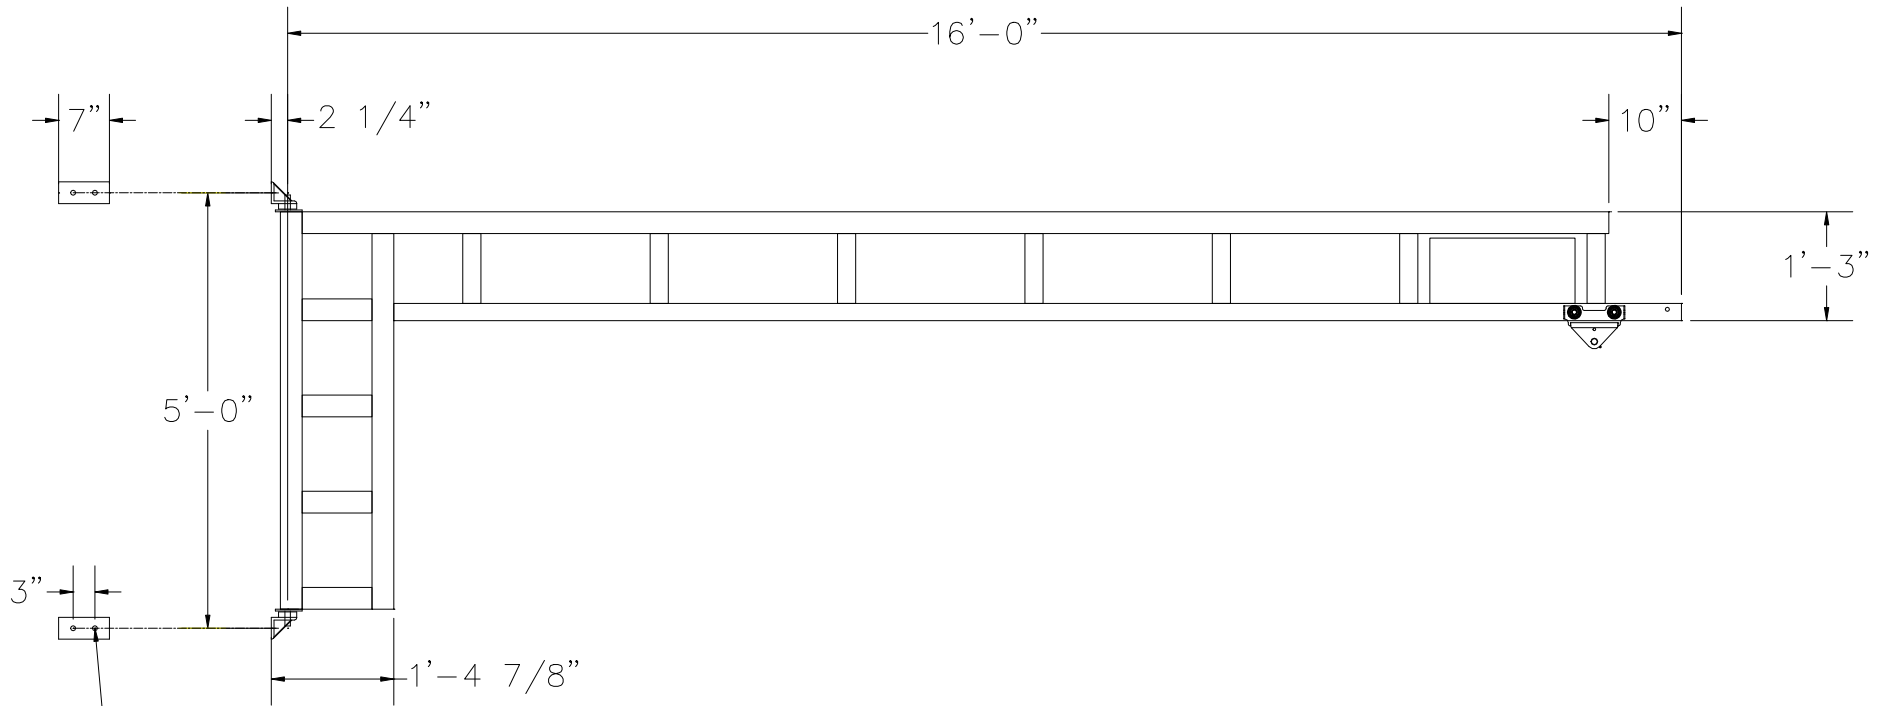

11/16" DIA
4 HOLES
(5/8" DIA ANCHOR BOLTS)

CONFIDENTIAL

CREATED BY: BOHL CRANE INC

GORBEL

600 FISHERS RUN
P.O. BOX 593
FISHERS, NY 14453-0593

WSJ200-250-16

CAPACITY: 250 LBS

SPAN: 16 FT

QUANTITY: 1

SHIPPING WT.: 320 LBS

THRUST & PULL: 1366.09 LBS

DRAWN:

DATE: 7/21/2023

C.O.#: ANTSMI00006

P/N: ANTSMI00006.0A

TROLLEY TRAVEL: 13'-10 1/16"

250 LB CAPACITY