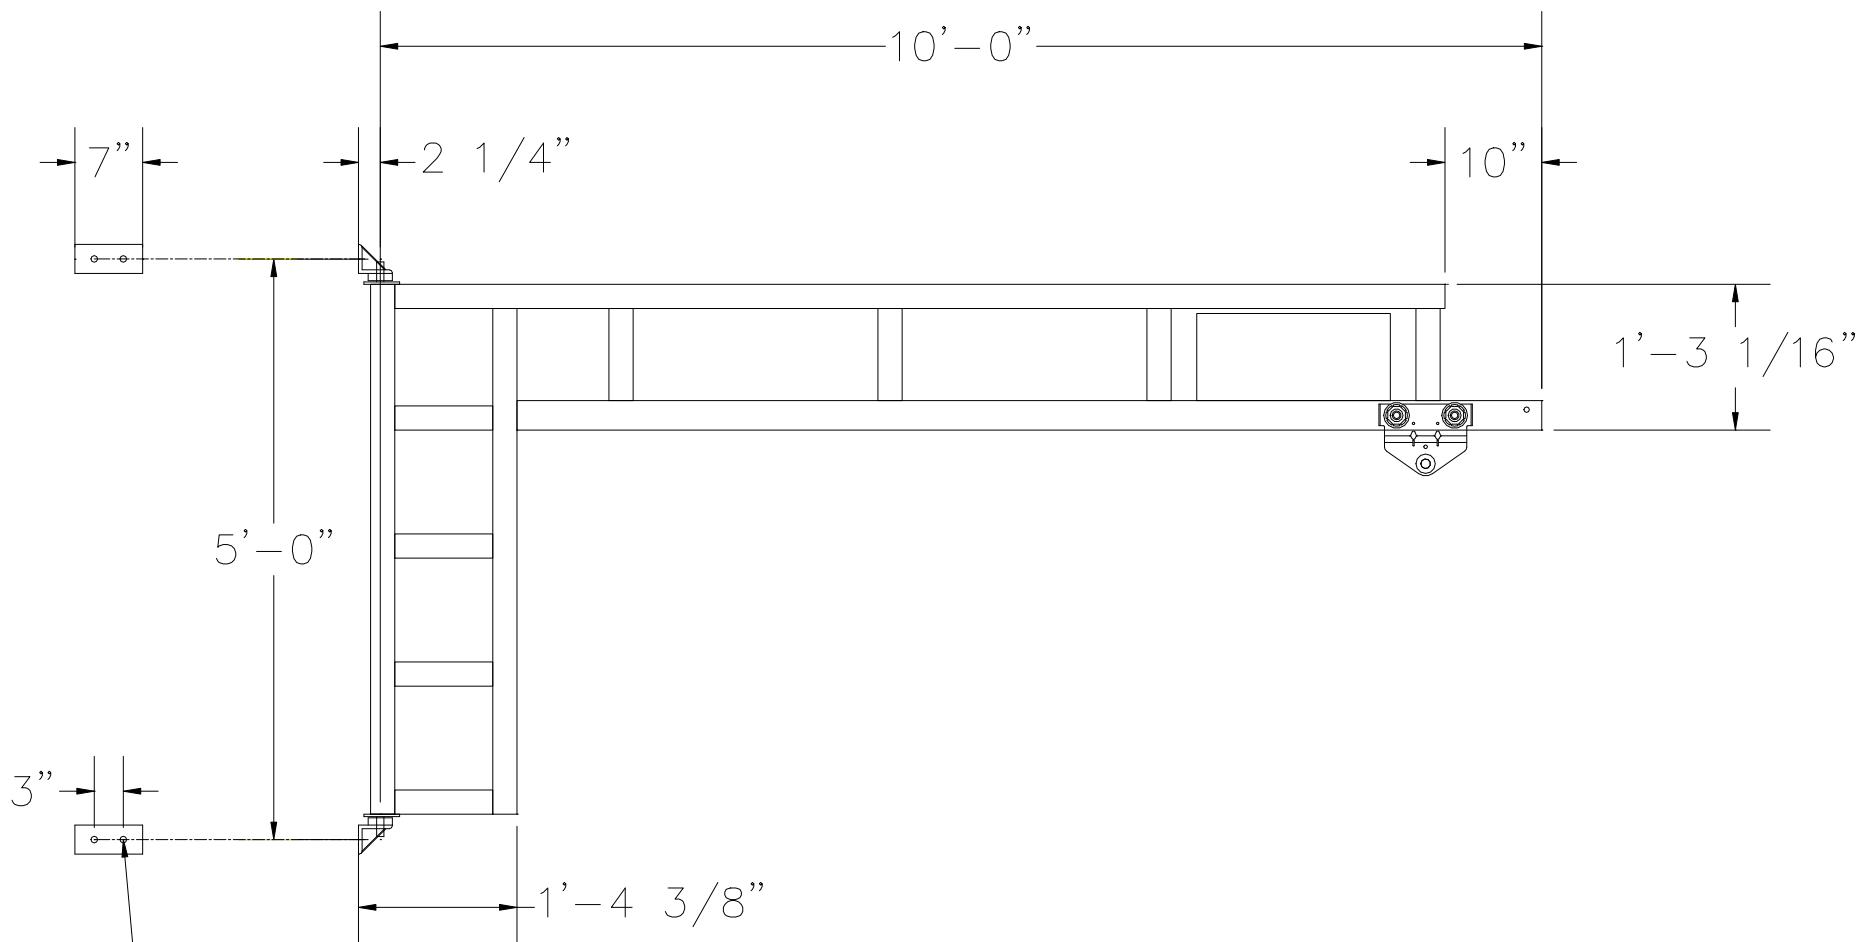

11/16" DIA
4 HOLES
(5/8" DIA ANCHOR BOLTS)

CONFIDENTIAL

CREATED BY: BOHL CRANE INC

GORBEL

600 FISHERS RUN
P.O. BOX 593
FISHERS, NY 14453-0593

WSJ200-1000-10

CAPACITY: 1000 LBS

SPAN: 10 FT

QUANTITY: 1

SHIPPING WT.: 224 LBS

THRUST & PULL: 2780.8 LBS

DRAWN:

DATE: 7/21/2023

C.O.#: ANTSMI00006

P/N: ANTSMI00006.0A

TROLLEY TRAVEL: 7'-9 3/16"

1000 LB CAPACITY