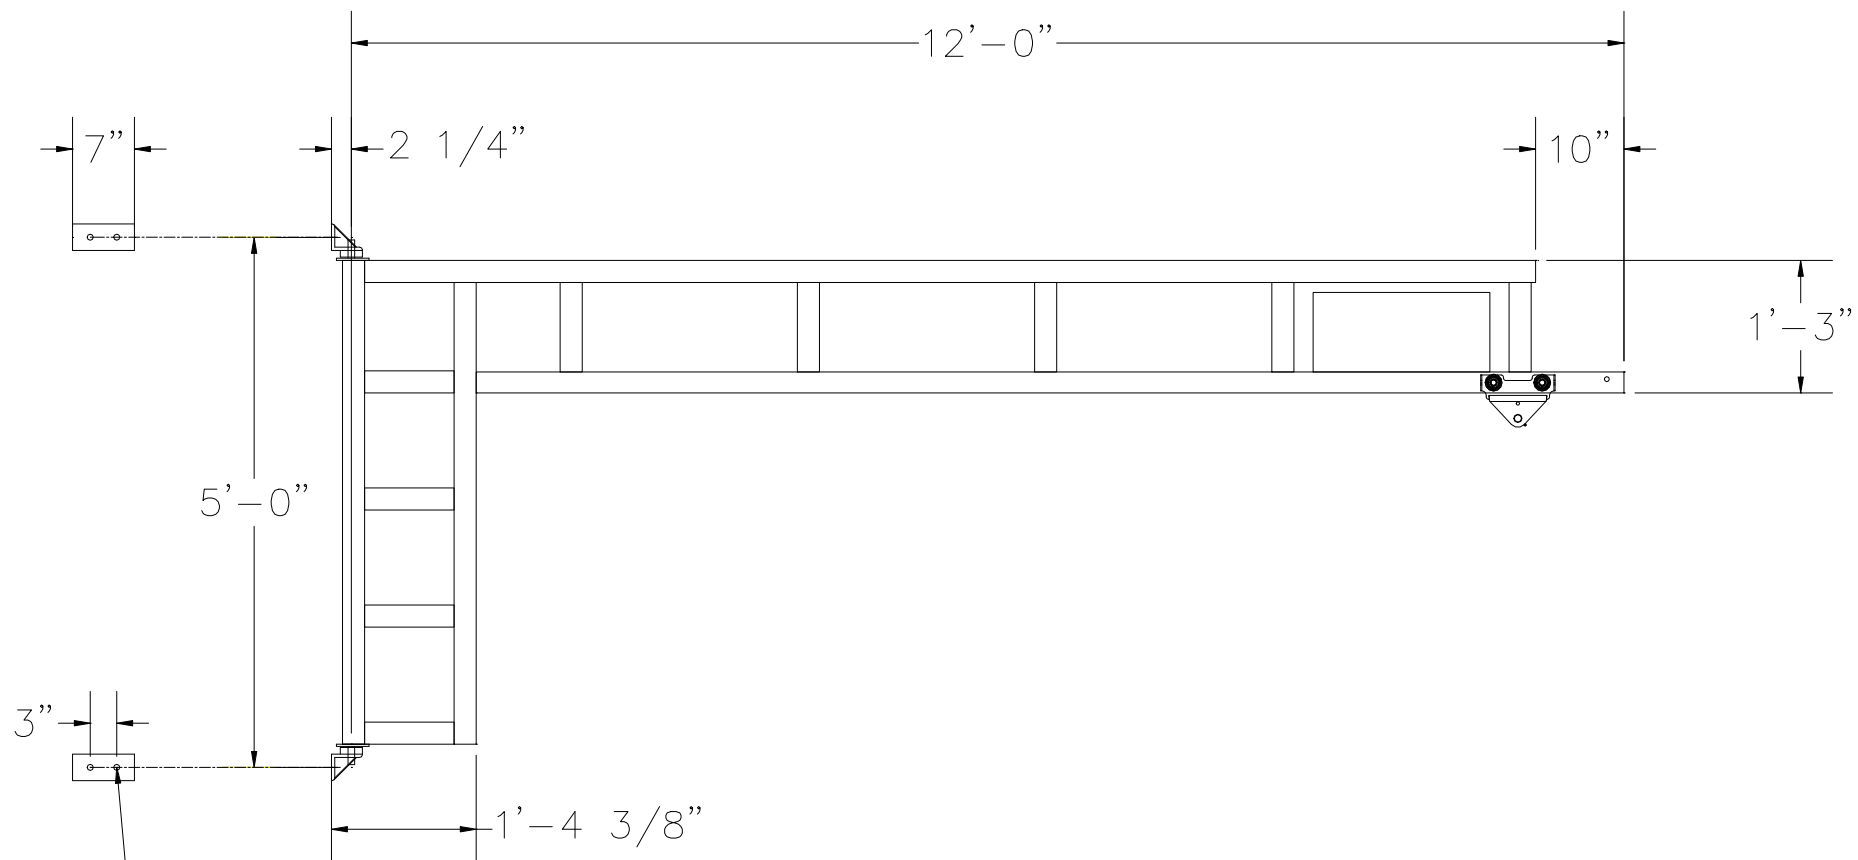

1 1/16" DIA
4 HOLES
(5/8" DIA ANCHOR BOLTS)

CONFIDENTIAL

CREATED BY: BOHL CRANE INC

GORBEL

600 FISHERS RUN
P.O. BOX 593
FISHERS, NY 14453-0593

WSJ200-250-12

CAPACITY: 250 LBS

SPAN: 12 FT

QUANTITY: 1

SHIPPING WT.: 222 LBS

THRUST & PULL: 944.68 LBS

DRAWN:

DATE: 7/21/2023

C.O.#: ANTSMI00006

P/N: ANTSMI00006.0A

TROLLEY TRAVEL: 9'-10 9/16"

250 LB CAPACITY