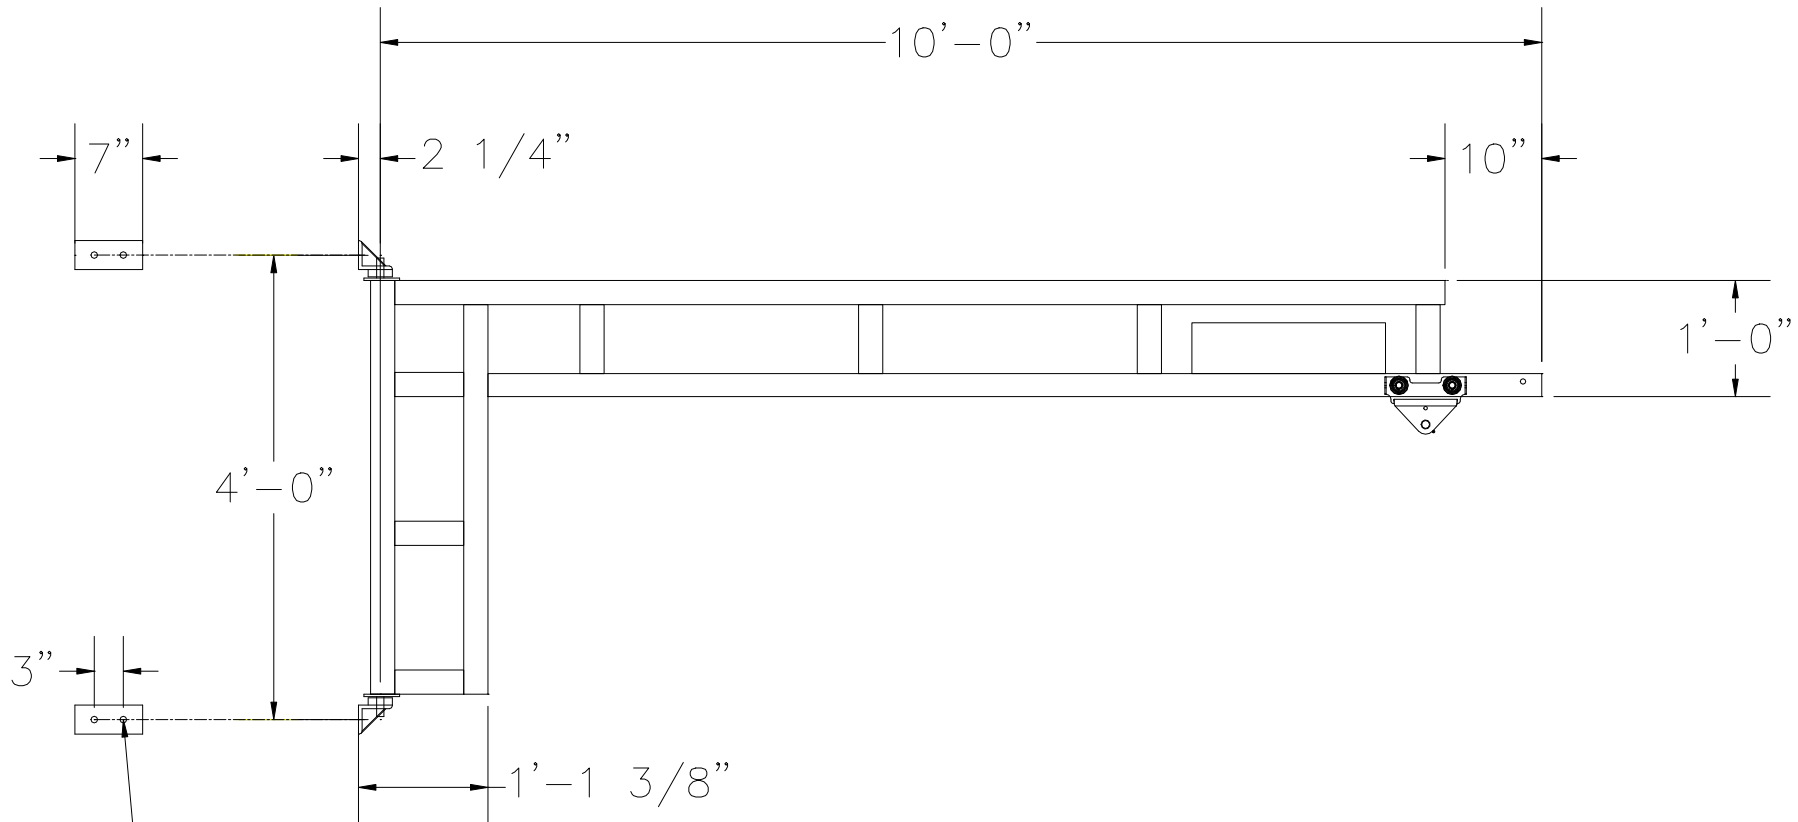

11/16" DIA
4 HOLES
(5/8" DIA ANCHOR BOLTS)

TROLLEY TRAVEL: 8'-1 9/16"

CONFIDENTIAL

CREATED BY: BOHL CRANE INC

GORBEL

600 FISHERS RUN
P.O. BOX 593
FISHERS, NY 14453-0593

WSJ200-500-10

CAPACITY: 500 LBS

SPAN: 10 FT

QUANTITY: 1

SHIPPING WT.: 175 LBS

THRUST & PULL: 1783.75 LBS

DRAWN:	DATE: 7/21/2023
C.O.#: ANTSMI00006	P/N: ANTSMI00006.0A

500 LB CAPACITY