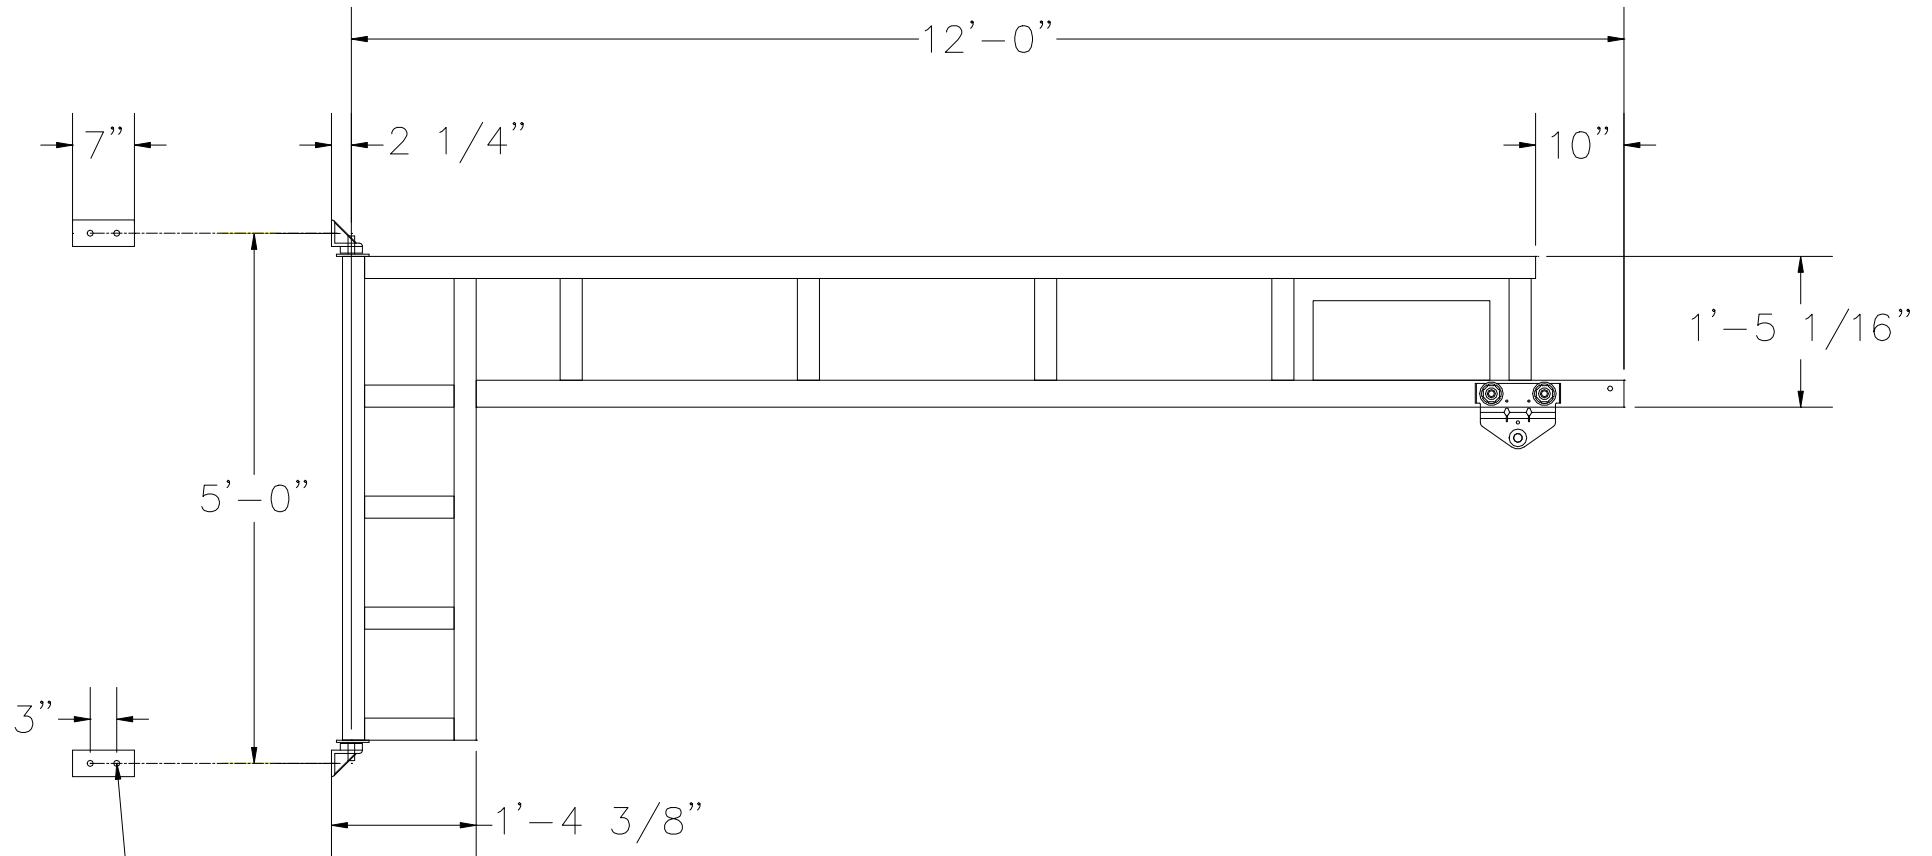

1 1/16" DIA
 4 HOLES
 (5/8" DIA ANCHOR BOLTS)

CONFIDENTIAL

CREATED BY: BOHL CRANE INC

GORBEL

600 FISHERS RUN
 P.O. BOX 593
 FISHERS, NY 14453-0593

WSJ200-1000-12

CAPACITY: 1000 LBS

SPAN: 12 FT