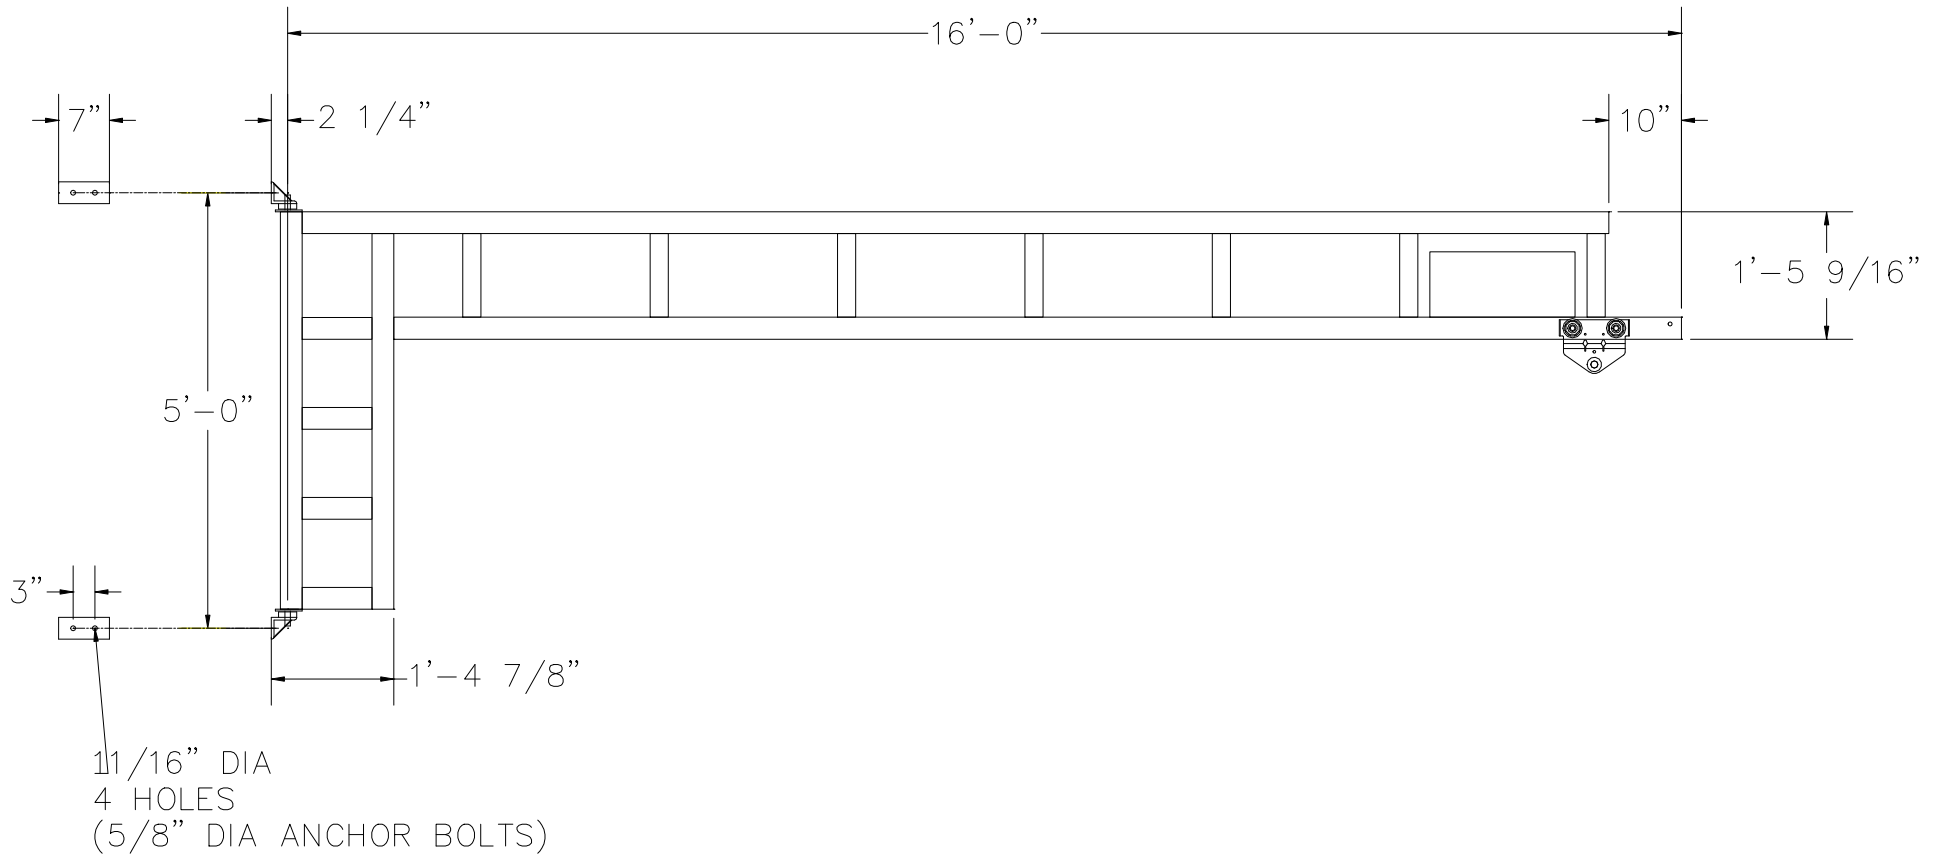

CONFIDENTIAL

CREATED BY: BOHL CRANE INC

GORBEL

600 FISHERS RUN
P.O. BOX 593
FISHERS, NY 14453-0593

WSJ200-500-16

CAPACITY: 500 LBS

SPAN: 16 FT

QUANTITY: 1

SHIPPING WT.: 369 LBS

THRUST & PULL: 2512.02 LBS

DRAWN:

DATE: 7/21/2023

C.O.#: ANTSMI00006

P/N: ANTSMI00006.0A

TROLLEY TRAVEL: 13'-8 11/16"

500 LB CAPACITY