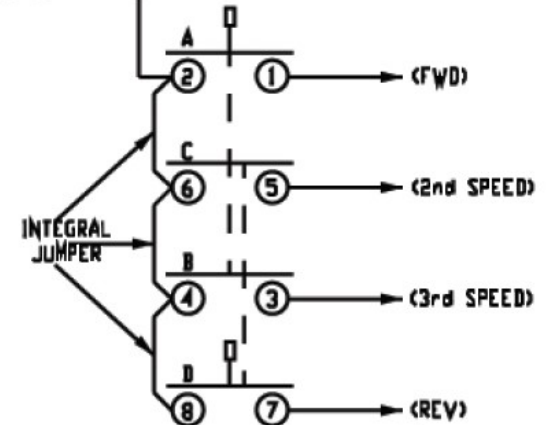

SBP2-A2

- SINGLE SPEED SWITCH WITH (1) NO CONTACT PER DIRECTION
- INTERLOCKED

SBP2-B

- MOMENTARY (START/STOP) SWITCH WITH (1) N.O. CONTACT & (1) N.C. CONTACT
- NOT INTERLOCKED

SBP2-T

- THREE SPEED SWITCH WITH (1) NO CONTACT PER DIRECTION
- NOT INTERLOCKED

SBP2-H2

- MAINTAINED (START/STOP) SWITCH WITH (1) CONTACT
- INTERLOCKED

SBP2-S

- TWO SPEED SWITCH WITH (1) NO CONTACT PER DIRECTION
- INTERLOCKED