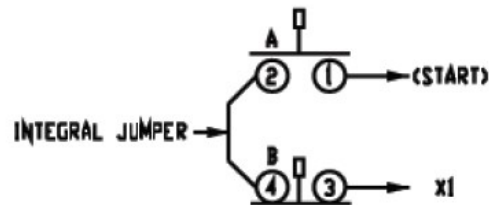

SBP2-A2

- SINGLE SPEED SWITCH WITH (1) NO CONTACT PER DIRECTION
- INTERLOCKED

SBP2-B

- MOMENTARY (START/STOP) SWITCH WITH (1) N.O. CONTACT & (1) N.C. CONTACT
- NOT INTERLOCKED

SBP2-T

- THREE SPEED SWITCH WITH (1) NO CONTACT PER DIRECTION
- NOT INTERLOCKED

SBP2-H2

- MAINTAINED (START/STOP) SWITCH WITH (1) CONTACT
- INTERLOCKED

SBP2-S

- TWO SPEED SWITCH WITH (1) NO CONTACT PER DIRECTION
- INTERLOCKED