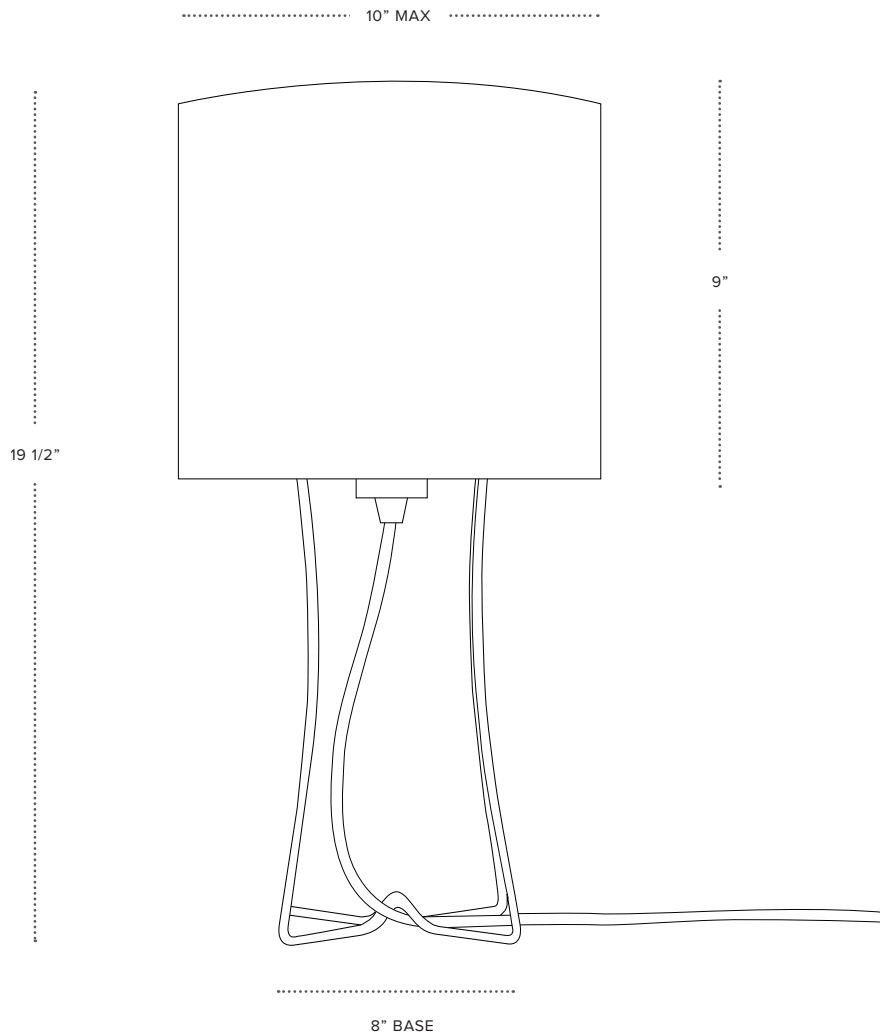

Virgil Slim Tall Table Lamp

W321

ITEMS SHOWN
W321
Virgil Slim Tall Table Lamp

HARDWARE OPTIONS ADDITIONAL
2000 15' Cord Sets - Aqua (AQ), Red (RD),
Black&White (EI), Black (BK), White (WH),
Orange (OG)

FINISH OPTIONS
Black (PB) or White (PW)

SHADE OPTIONS
LU Classics, Deluxe Solids, Parchments,
Metallics, Pleats

SHADE (DIAMETER × HEIGHT)
10" × 9"

LAMPING
(1) 100W max, 120V, E26
Incandescent; CFL; LED

ON/OFF
On/Off Rocker Switch on Cord

TYPICAL LEAD TIME
(5) business days

© 2015

W321

Virgil Slim Tall Table Lamp

HARDWARE OPTIONS ADDITIONAL

2000 15' Cord Sets - Aqua (AQ), Red (RD),
Black&White (EI), Black (BK), White (WH),
Orange (OG)

FINISH OPTIONS

Black (PB), White (PW)

SHADE OPTIONS