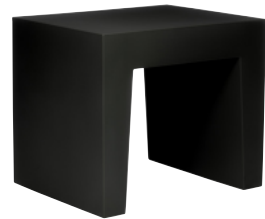

Fatboy concrete seat

size (cm) H43 x W50 x D40
colour Black
material Polyethylene
features Fill with sand for extra stability
Seats 1