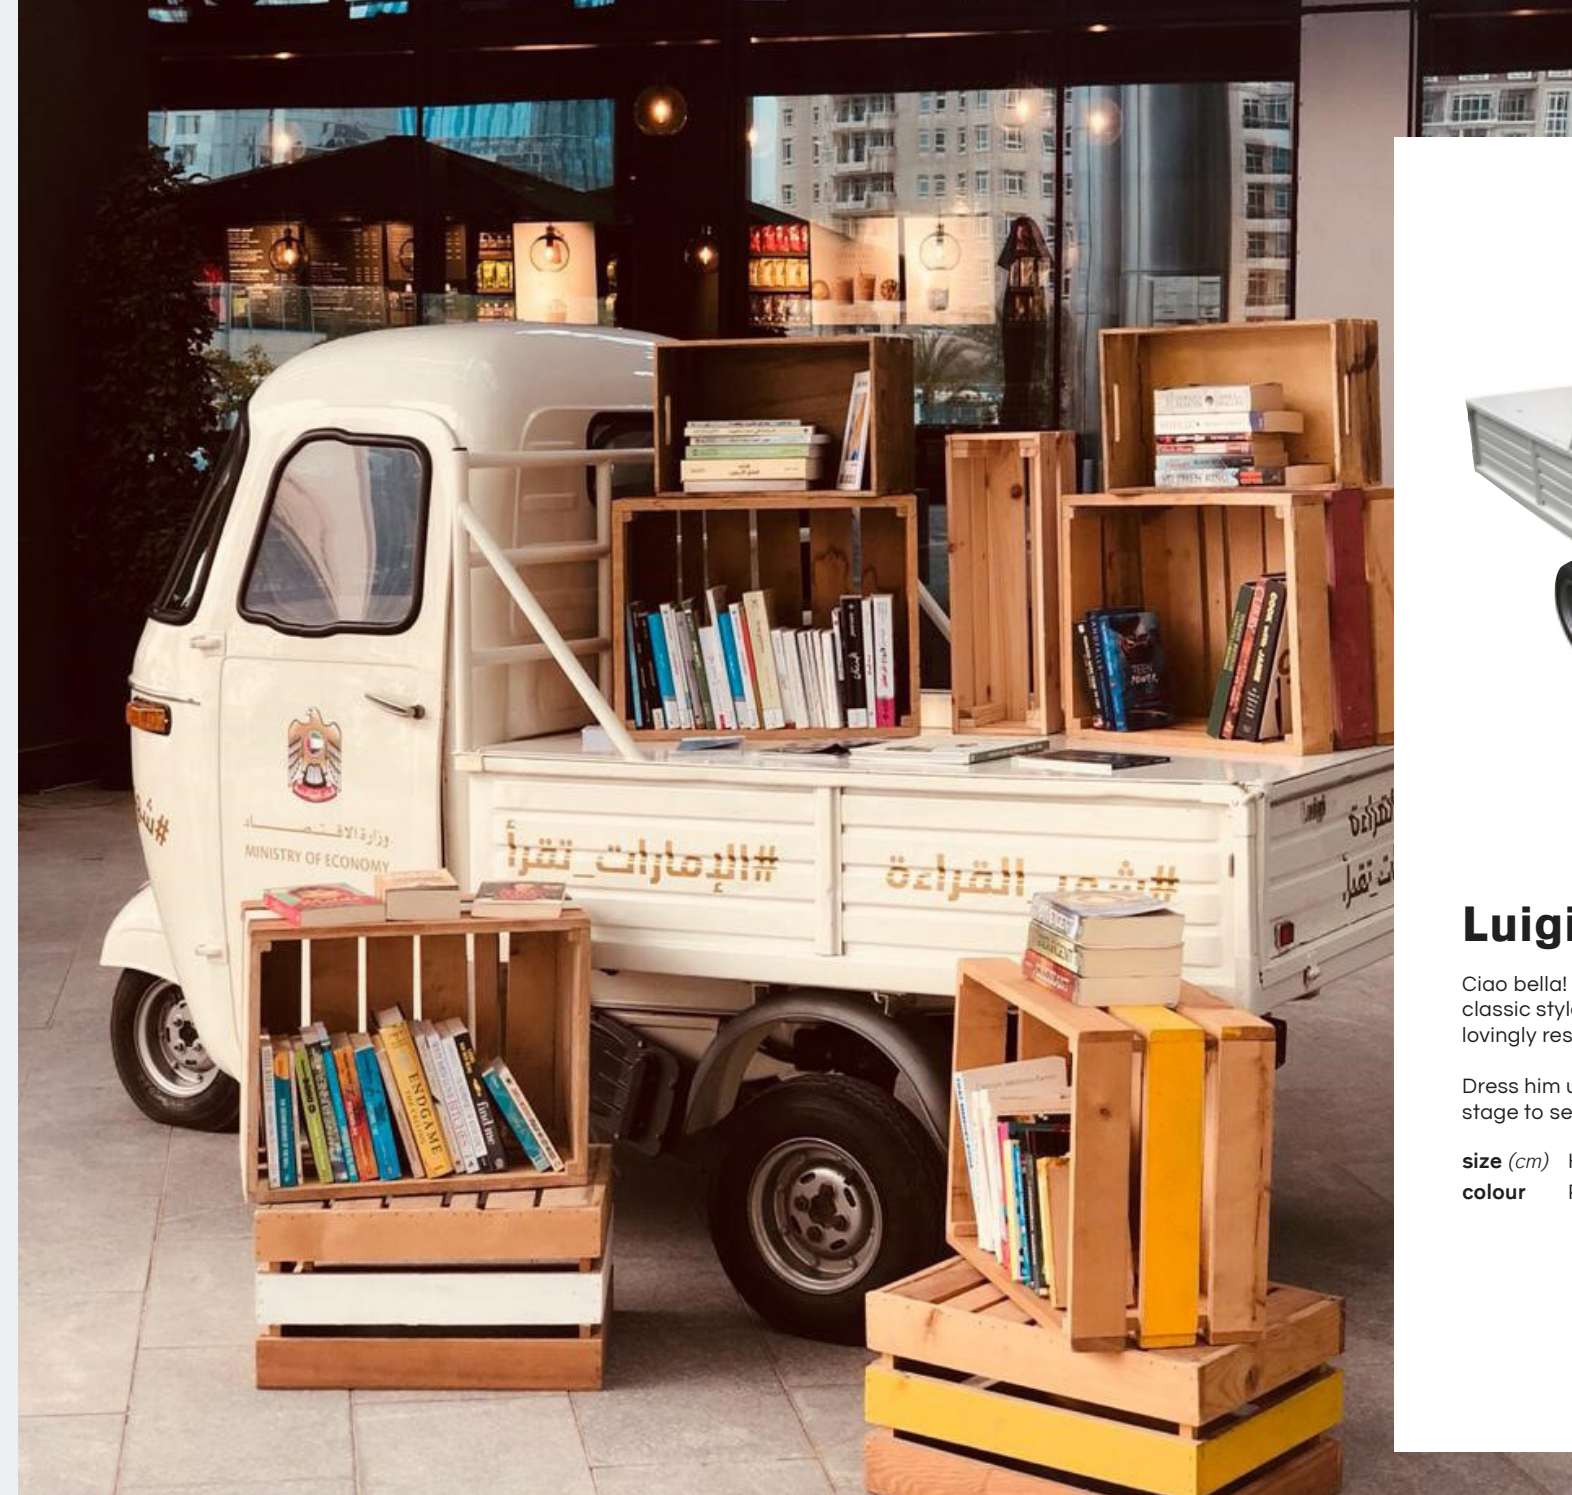

size (cm) H175 x W450 x D150 (roof closed)
H300 x W450 x D150 (roof open)

colour Grey

Luigi

Ciao bella! Luigi makes everyone's head turn thanks to his classic style. An original 1964 Piaggio Ape, Luigi has been lovingly restored and is a blank canvas for events.