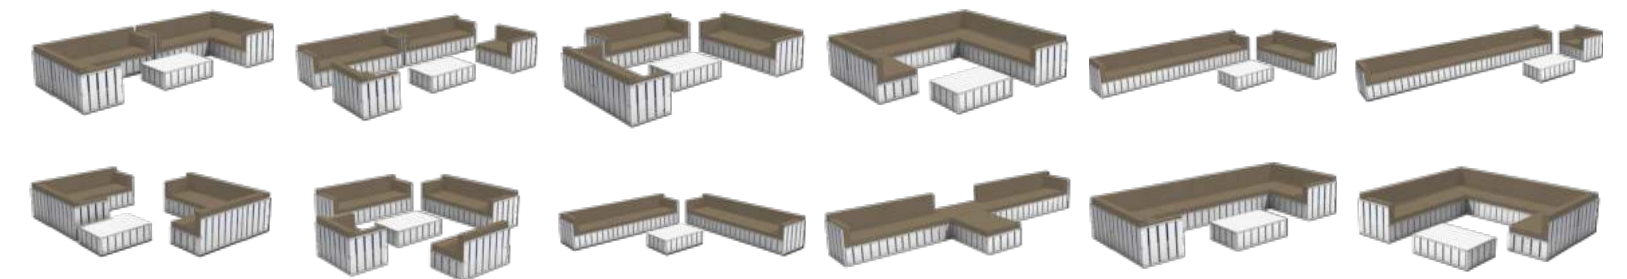

Paradise seating island

size (cm) dia. 200 x H90
colour Green
material Fabric
features Seats 8

Paradise seating island

size (cm) dia. 200 x H90
colour Grey
material Fabric
features Seats 8

Panama lounge set

size (cm)
Sofa: H90 x W200 x D78
Lounge chair: H90 x W74 x D78
Coffee table: H41 x W120 x D63
colour Grey
material Upholstered fabric with aluminium legs
features Seats 5

Ipanema coffee set

size (cm)
Sofa: H76 x W147 x D80
Lounge chair: H76 x W68 x D80
Coffee table: H40 x W110 x D75
colour Dark grey
material Olefin cushions with teak wood legs

Arno corner lounge set

size (cm)
Lounge chair: H67 x W70 x D6
Coffee table: H30 x W65 x D65
colour Light beige
material Olefin cushions with teak wood legs