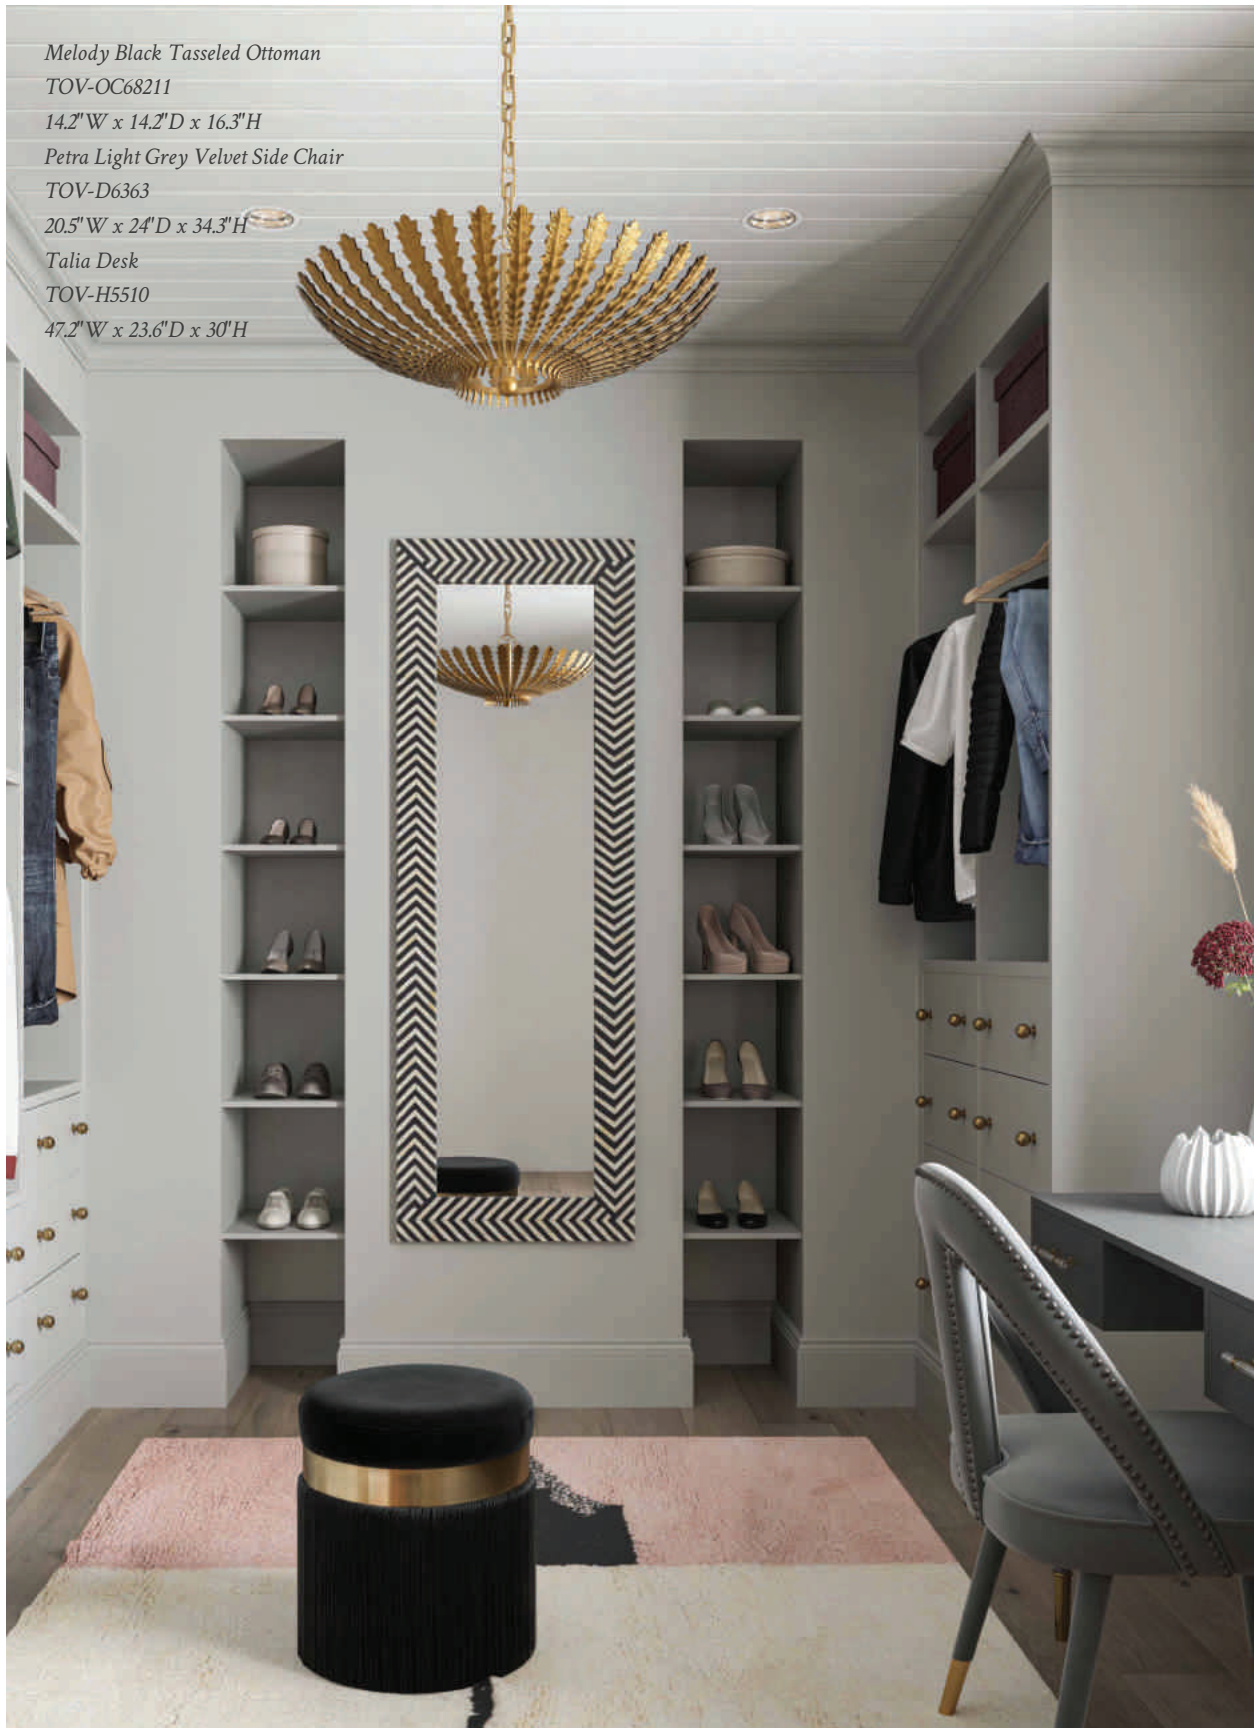

47.2"W x 23.6"D x 30"H

Scarlett Navy Ottoman

TOV-OC7224

43.3"W x 28.3"D x 18.5"H

Scarlett Grey Ottoman

TOV-OC7225

43.3"W x 28.3"D x 18.5"H

Scarlett Blush Ottoman