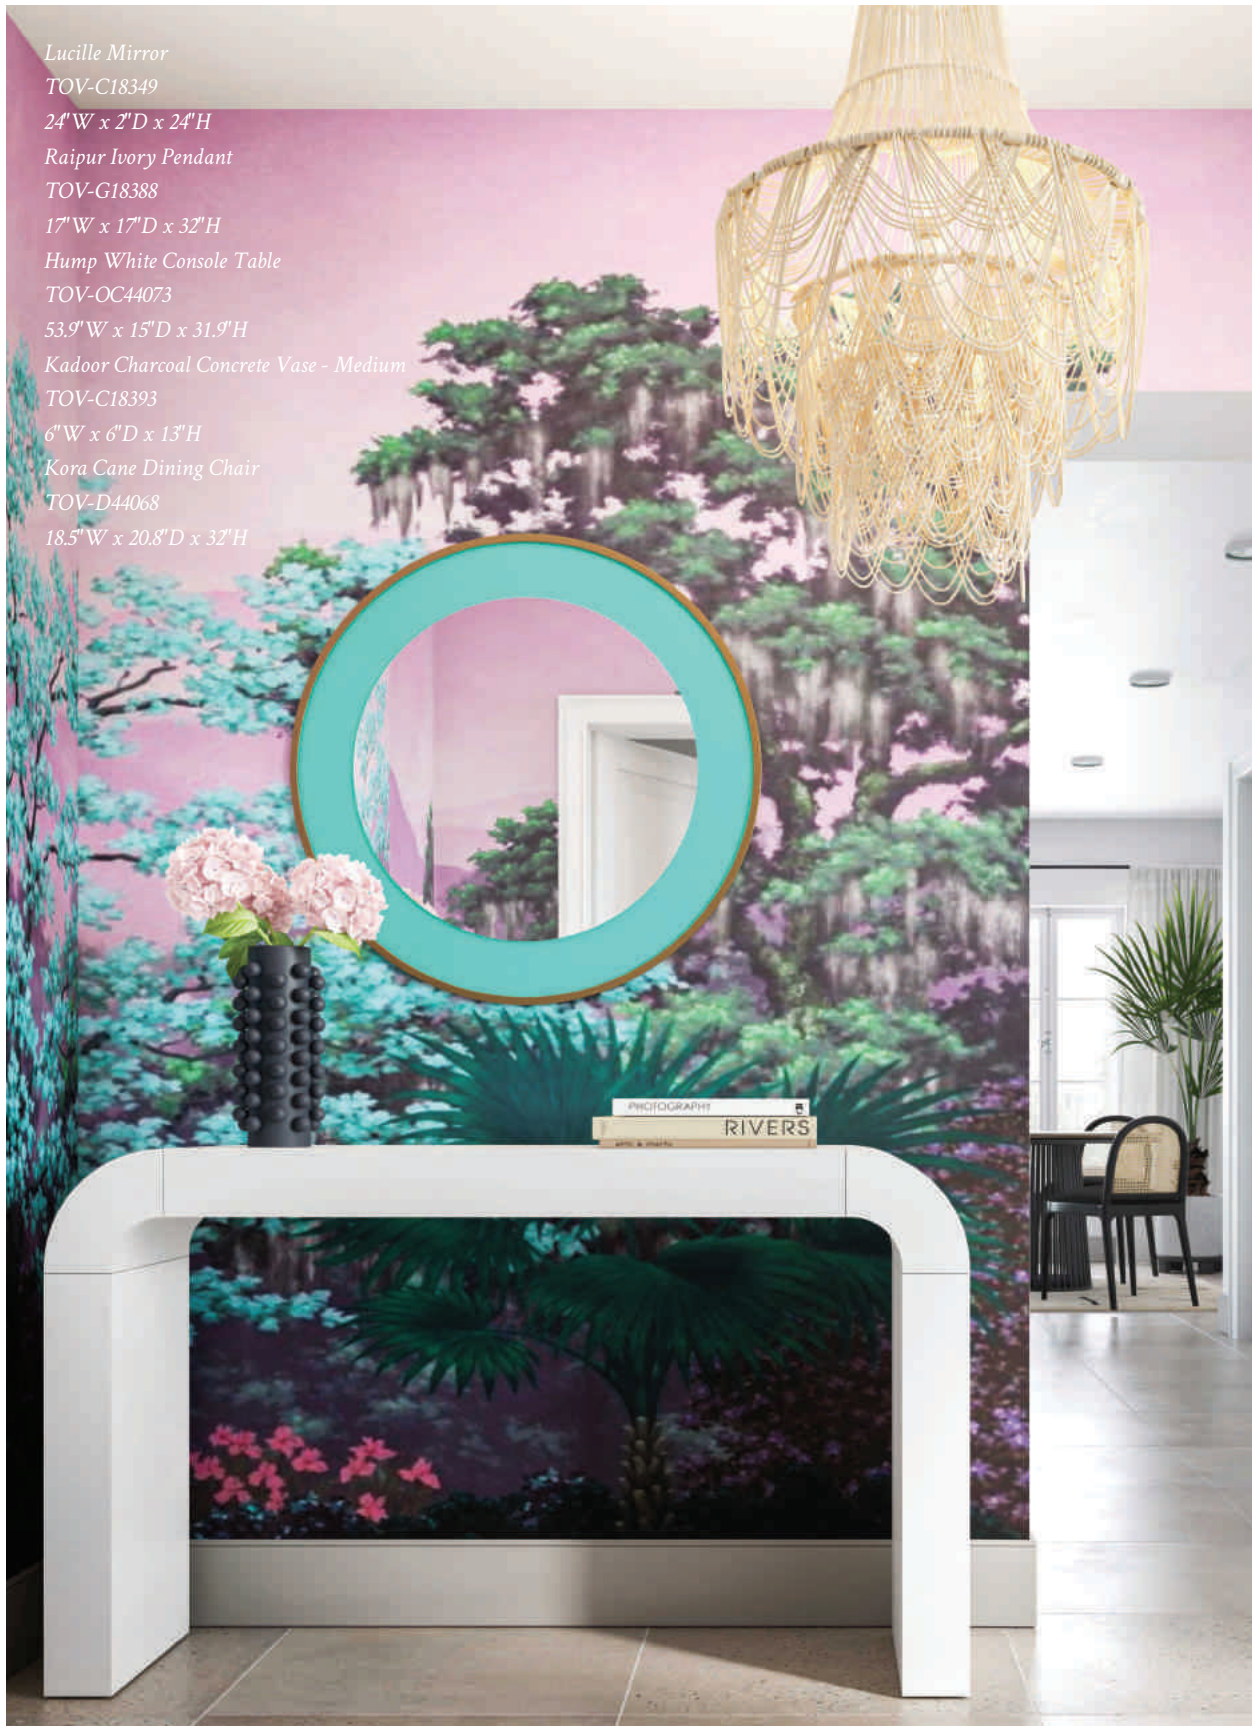

53.9"W x 15"D x 31.9"H

Kadoor Charcoal Concrete Vase - Medium

TOV-C18393

6"W x 6"D x 13"H

Kora Cane Dining Chair

TOV-D44068

18.5"W x 20.8"D x 32"H

Sierra Noir Desk