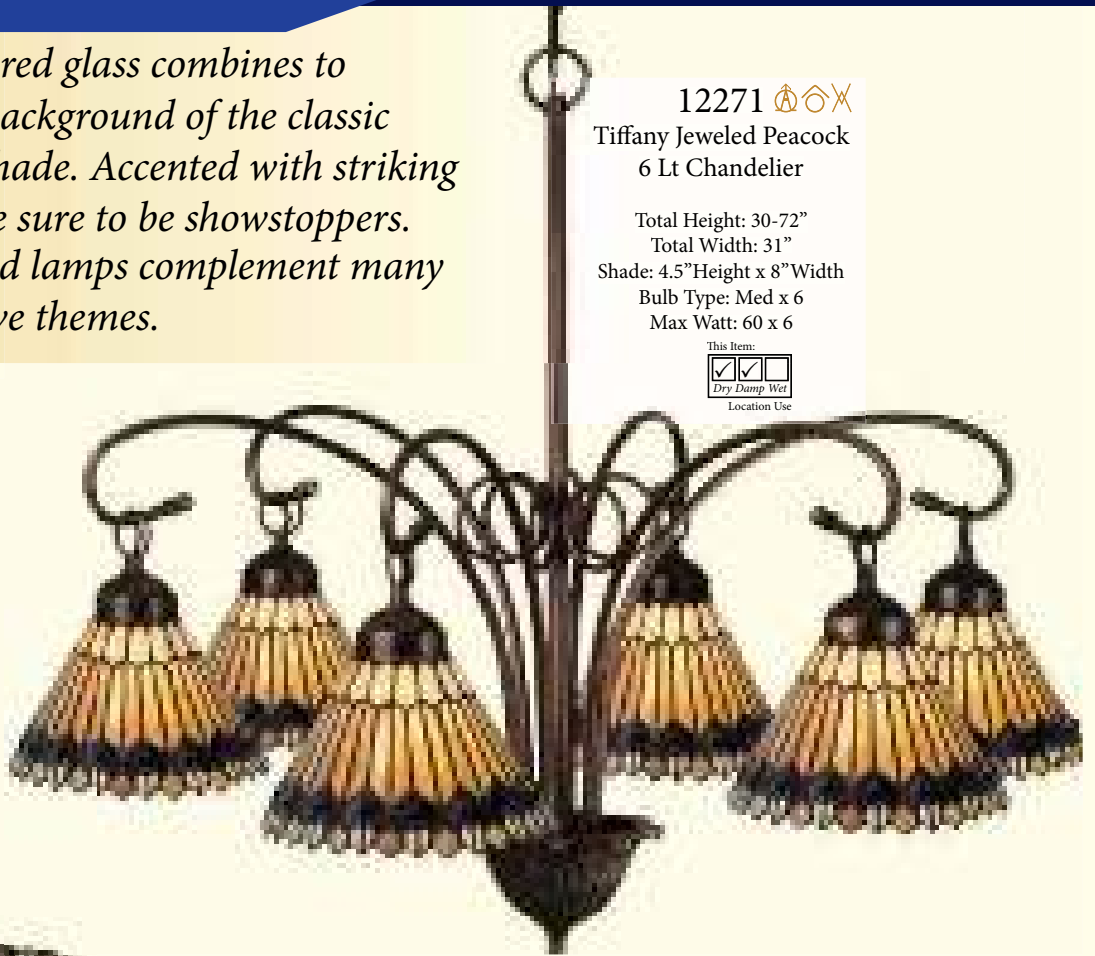

A swirling mixture of colored glass combines to create the ever changing background of the classic Tiffany Jeweled Peacock shade. Accented with striking plumage, these designs are sure to be showstoppers. These versatile fixtures and lamps complement many different types of decorative themes.

12271
Tiffany Jeweled Peacock
6 Lt Chandelier

Total Height: 30-72"
Total Width: 31"
Shade: 4.5"Height x 8"Width
Bulb Type: Med x 6
Max Watt: 60 x 6