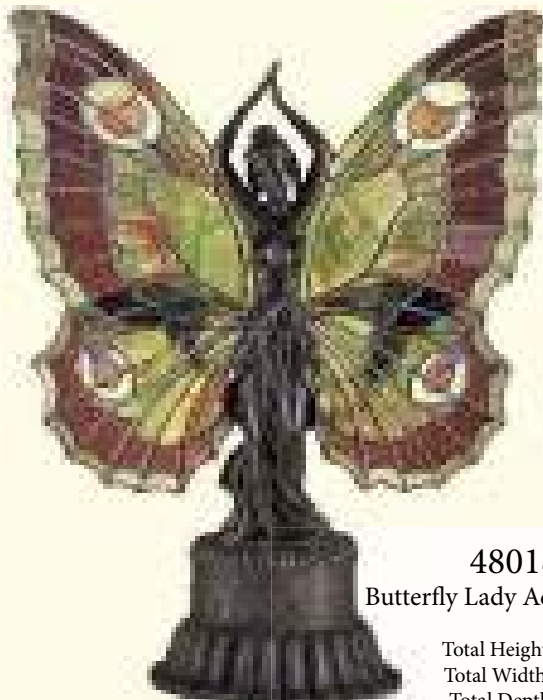

48018 ✨ ✂
Butterfly Lady Accent Lamp

Total Height: 17"
Total Width: 13"
Total Depth: 6"
Bulb Type: Cndl x 2
Max Watt: 7 x 2

Keywords:
PR8
Fairy
Butterfly
Novelty