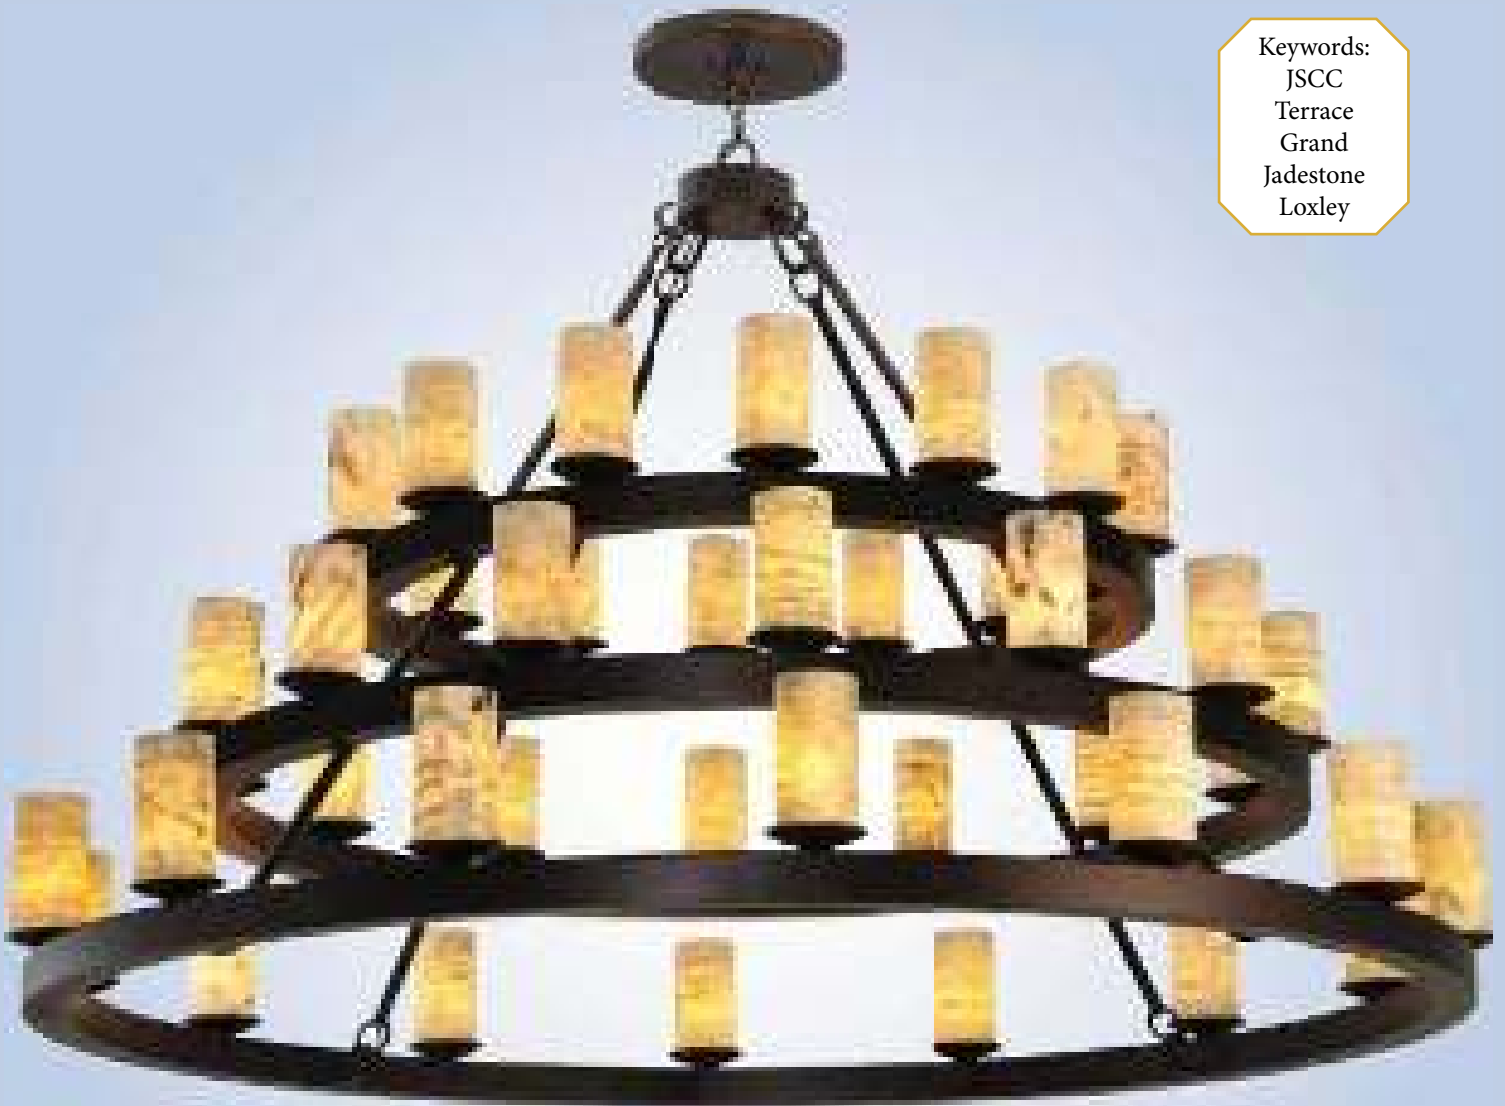

Make a bold style statement and create a breathtaking room centerpiece with the dramatic Loxley Jadestone chandelier. Blending an elegant style with the natural look of Jadestone, 42 custom crafted cylindres are featured on three decorative steel rings. The chandelier is ideal for illuminating lobbies, conference rooms, entryways and other large residential and commercial spaces. Custom crafted in the USA, a striking luxurious design on a grand scale.

Keywords:
JSCC
Terrace
Grand
Jadestone
Loxley

130509

Loxley Horizon Ring Jadestone

Total Height: 48-146" - Total Width: 70"

Shade: 6.5" Height x 3.5" Width

Bulb Type: CFL T3 x 42- Max Watt: 14 x 42

This Item:

Location Use