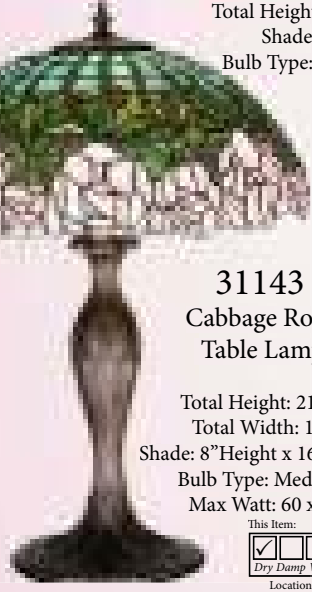

31143

Cabbage Rose Table Lamp

Total Height: 21.5"
Total Width: 16"
Shade: 8"Height x 16"Width
Bulb Type: Med x 1
Max Watt: 60 x 1

This Item:
☒ ☐
Dry Damp Wet
Location Use