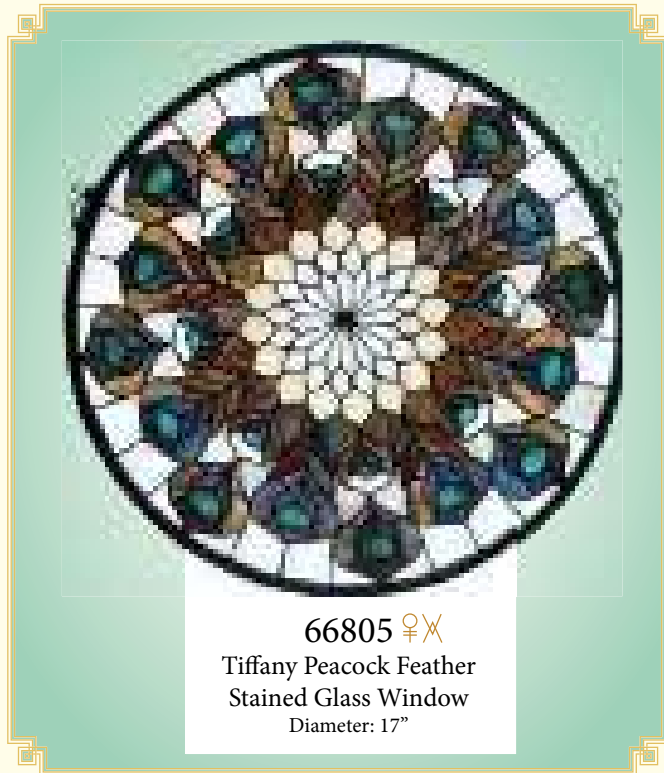

66805 ♀✂
Tiffany Peacock Feather
Stained Glass Window
Diameter: 17"

Keywords:
Peacock
Floral
Victorian