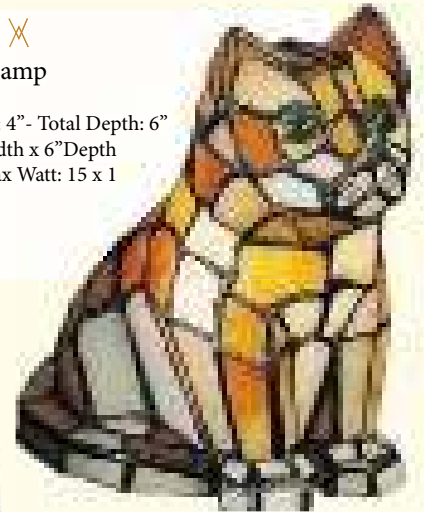

26578 ✂

Cat Pendant

Total Height: 15-50"

Total Width: 20"

Shade: 12.5"Height x 20"Width

Bulb Type: Med x 1

Max Watt: 60 x 1

This Item:

Location Use

11332 ✂

Cat Accent Lamp

Total Height: 7" Total Width: 4" Total Depth: 6"

Shade: 7"Height x 4"Width x 6"Depth

Bulb Type: Cndl x 1- Max Watt: 15 x 1

This Item:

Location Use

Keywords:

Cat
Turtle
Animals

11323 ✂

Cat Accent Lamp

This Item:

Location Use

Total Height: 7" Total Width: 4" Total Depth: 6"

Shade: 7"Height x 4"Width

Bulb Type: Cndl x 1- Max Watt: 15 x 1

All Items In Box Are
Listed For UL and cUL

Location Use

10271 ✂

Turtle Accent Lamp

4"Height x 9"Length x 6"Depth

10270 ✂

Turtle Accent Lamp

4"Height x 9"Length x 6"Depth

10750 ✂

Turtle Accent Lamp

4"Height x 9"Length x 6"Depth

18004 ✂

Turtle Accent Lamp

4"Height x 9"Length x 5"Depth

18005 ✂

Turtle Accent Lamp

4"Height x 9"Length x 5"Depth

18006 ✂

Turtle Accent Lamp

4"Height x 9"Length x 5"Depth

18007 ✂

Turtle Accent Lamp

4"Height x 9"Length x 5"Depth