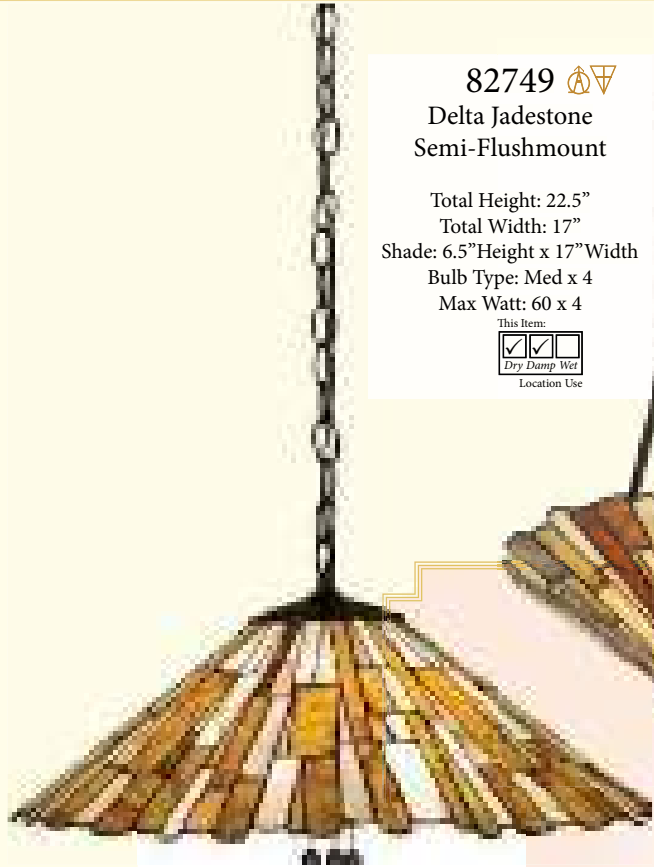

Thinly hand carved and polished natural Jadestones in Earthy tones become luminescent in these unique tile patterned shades.