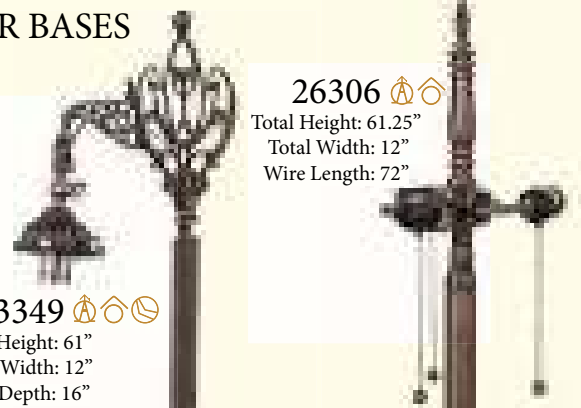

FLOOR BASES

26306

Total Height: 61.25"
Total Width: 12"
Wire Length: 72"

13349

Total Height: 61"
Total Width: 12"
Total Depth: 16"
Wire Length: 72"
Fitter: 2.25"

19774

Total Height: 30"
Total Width: 10"
Wire Length: 72"