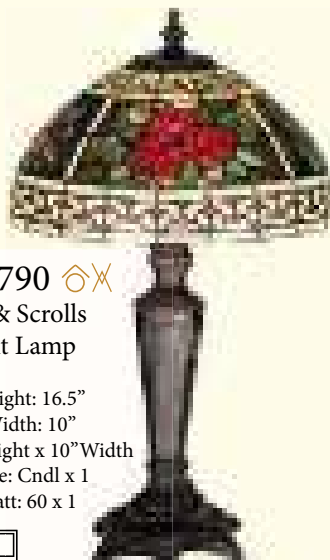

37790

Roses & Scrolls
Accent Lamp

Total Height: 16.5"

Total Width: 10"

Shade: 5.5"Height x 10"Width

Bulb Type: Cndl x 1

Max Watt: 60 x 1