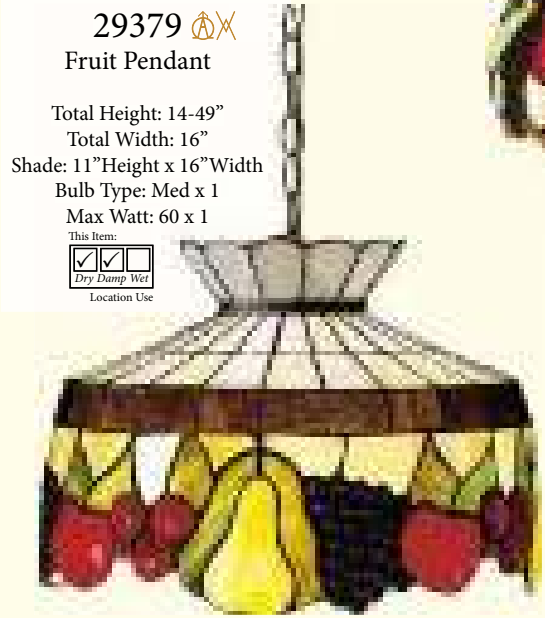

29379
Fruit Pendant
Total Height: 14-49"
Total Width: 16"
Shade: 11"Height x 16"Width
Bulb Type: Med x 1
Max Watt: 60 x 1
This Item: ☒ ☒ ☐
Dry Damp Wet
Location Use