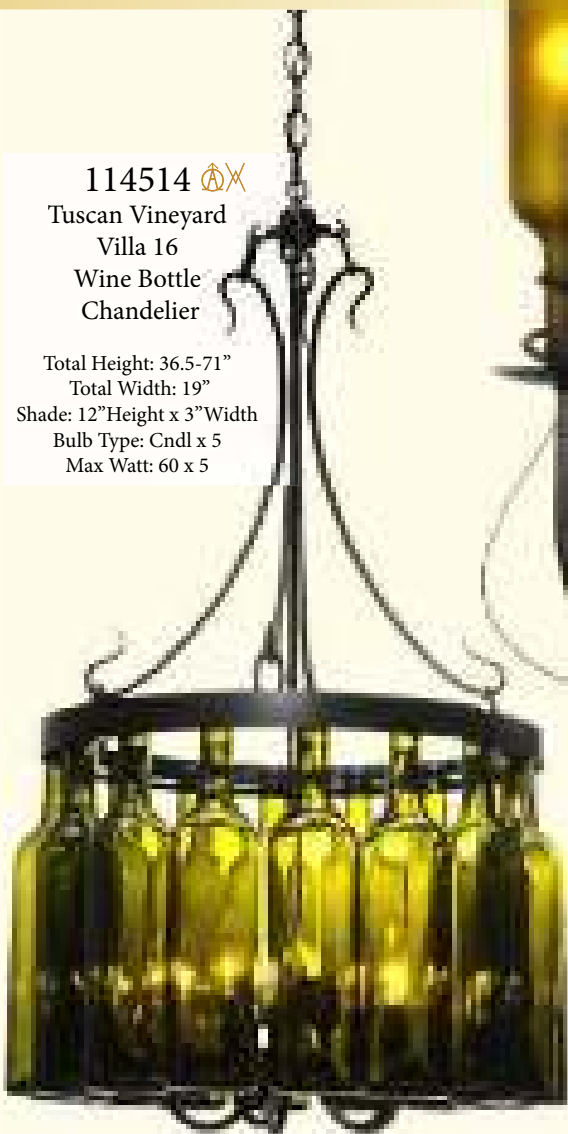

114514
Tuscan Vineyard
Villa 16
Wine Bottle
Chandelier

32702
Tuscan Vineyard Etched Grapes
Wine Bottle Mini Pendant

Total Height: 36.5-71"
Total Width: 19"
Shade: 12"Height x 3"Width
Bulb Type: Cnd1 x 5
Max Watt: 60 x 5