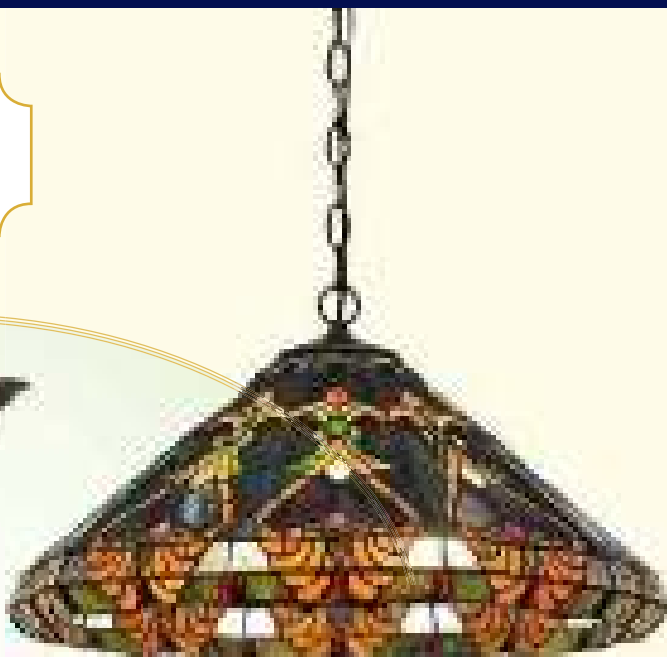

Keywords:
SG438
Middleton
Victorian

127106 ♀✂
Middleton Stained Glass Window
Diameter: 18"

134173 ♂✂
Middleton Pendant

Total Height: 14.5-44" - Total Width: 20"
Shade: 9"Height x 20"Width
Bulb Type: Med x 3 - Max Watt: 60 x 3