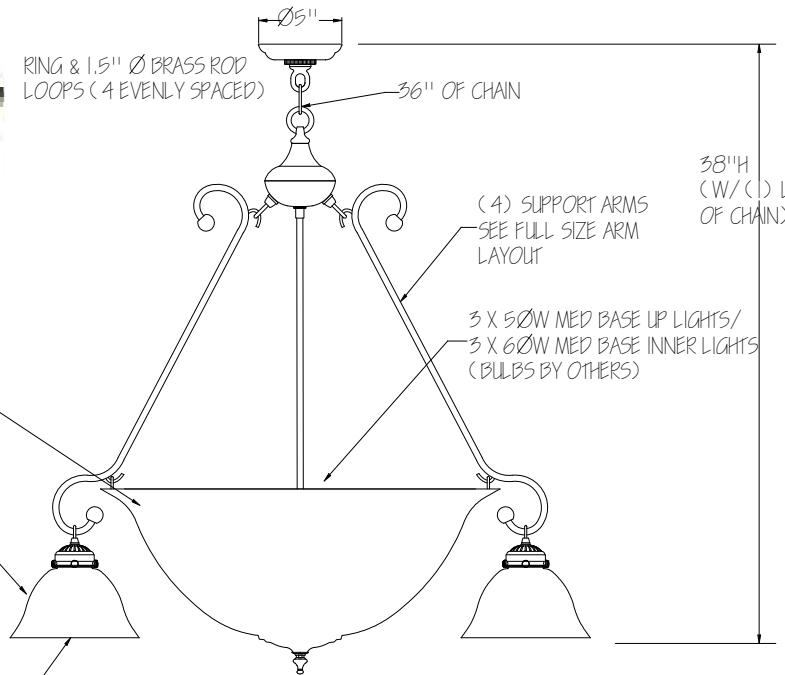

8" W TIFFANY ROSEBUSH SHADE (TR833-ØBR-1)

*DIMENSIONS AND DETAILS ARE SUBJECT TO MODIFICATION DURING PRODUCTION

©MEYDA TIFFANY DESIGN COPYRIGHT, MEYDA TIFFANY, INC. ALL RIGHTS RESERVED, NO UNAUTHORIZED DUPLICATION

ITEM# 5020-57 (180722)	EMP #	BULB# 3/3/4	EMP #	LOCATION: DAMP
DESIGN #	EMP #	TYPE: MED (BULB BY OTHERS)	TM	Date: 5-23-2016
FIXTURE TYPE: CHANDELIER		WATT: 50/60/60	EMP #	DIMENSIONS/NOTES: SCALE N.T.S.
LENS COLOR: TIFFANY ROSEBUSH STAINED GLASS SHADES		VOLTAGE: 120	EMP #	APPROVAL
FINISH: 3MAHBRZ MAHOGANY BRONZE	EMP #	MATERIAL: STEEL/GLASS		WEIGHT: