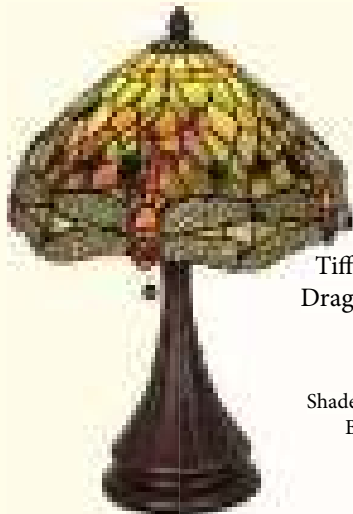

28460

Tiffany Hanginghead Dragonfly Accent Lamp

Total Height: 18"
Total Width: 12"
Shade: 7" Height x 12" Width
Bulb Type: Med x 1
Max Watt: 60 x 1

This Item:
☒ ☐ ☐
Dry Damp Wet
Location Use