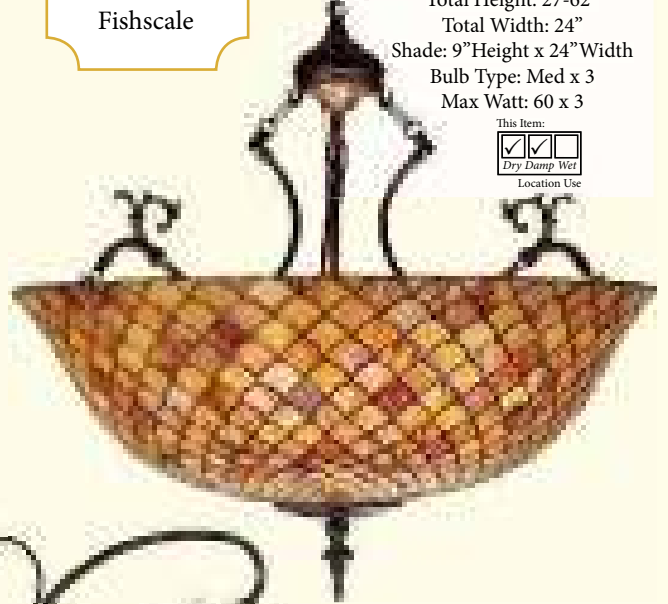

Total Height: 64"
Total Width: 24"
Shade: 9"Height x 24"Width
Bulb Type: Med x 3
Max Watt: 60 x 3

Keywords:
TR897
Tortoiseshell
Fishscale

67381
Tiffany Fishscale
Inverted Pendant

Total Height: 27-62"
Total Width: 24"
Shade: 9"Height x 24"Width
Bulb Type: Med x 3
Max Watt: 60 x 3

74045
Tiffany Fishscale
3 Lt Chandelier

Total Height: 30-65"
Total Width: 24"
Shade: 5"Height x 8"Width
Bulb Type: Med x 3
Max Watt: 60 x 3