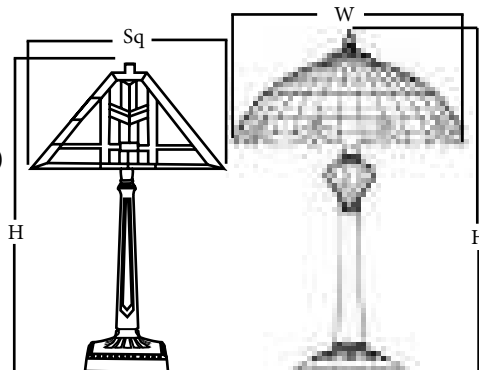

Table Lamp, Floor Lamp & Torchiere

(H) Height is measured from top of lamp including finial if any, to bottom of lamp base.

(W) Width is measured from extreme edges of shade. (Opposing point to opposing point for square, hexagon, octagon)

(Sq) Square measures the length of a side when a shade has four equal sides.