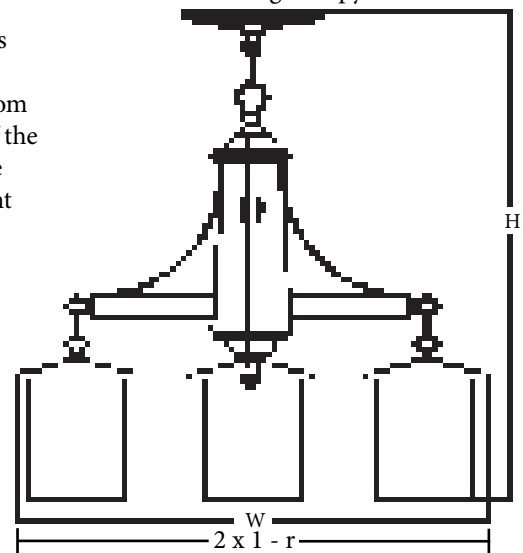

Chandelier

(H) Minimum Height is measured from top to bottom of fixture including canopy with one link of chain or one link at each end of decorative break. Maximum Height is measured from top to bottom of fixture including canopy and all chain.

(W) Width is radius x 2 as measured from the center of the fixture to the furthest point from center.