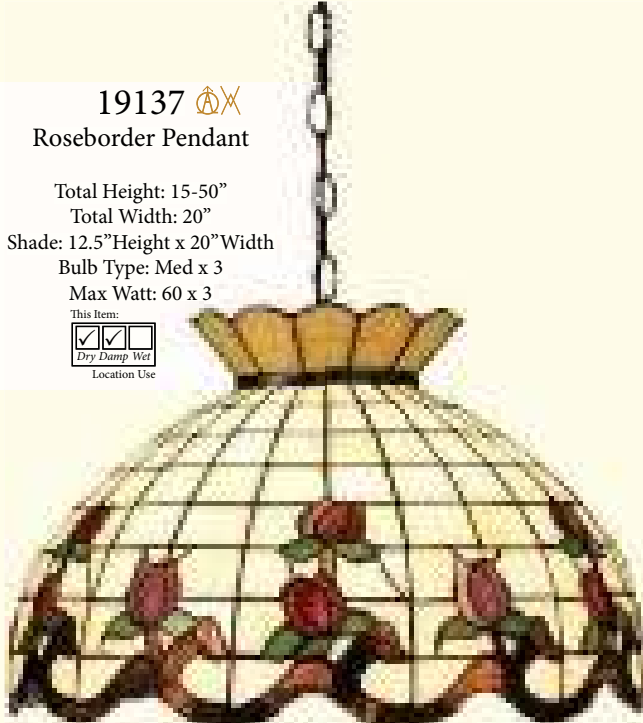

Elegant Roseborder shades feature a gridwork of glass adorned with a border of swirling ribbons and perfect rosebuds.

19137

Roseborder Pendant

Total Height: 15-50"

Total Width: 20"

Shade: 12.5"Height x 20"Width

Bulb Type: Med x 3

Max Watt: 60 x 3

This Item: