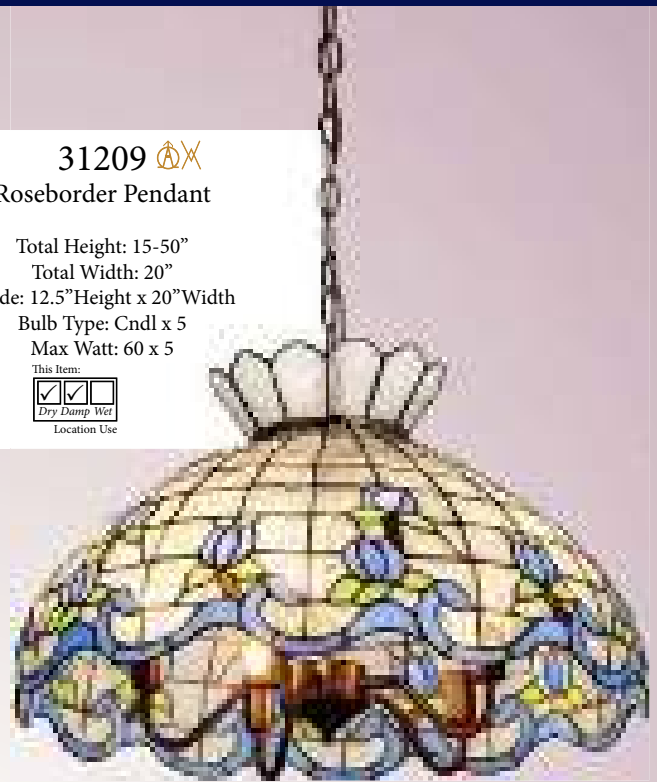

31209
Roseborder Pendant

Total Height: 15-50"
Total Width: 20"
Shade: 12.5"Height x 20"Width
Bulb Type: Cndl x 5
Max Watt: 60 x 5

This Item:
☒ ☒ ☐
Dry Damp Wet
Location Use