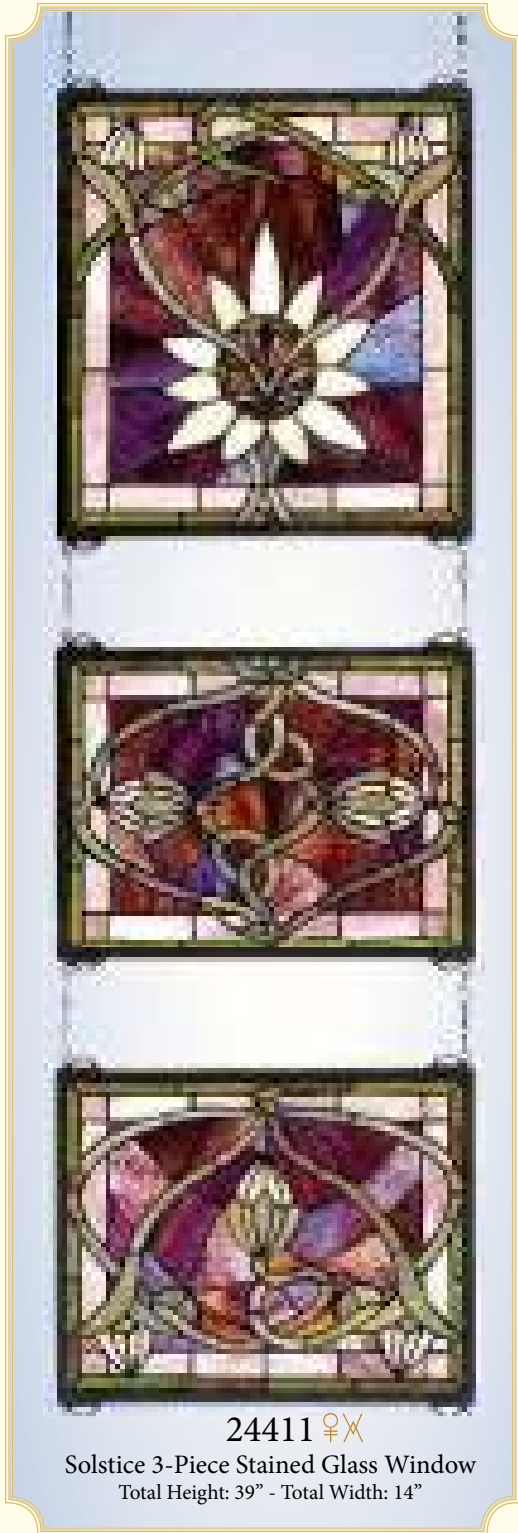

24411 ♀✂
Solstice 3-Piece Stained Glass Window
Total Height: 39" - Total Width: 14"