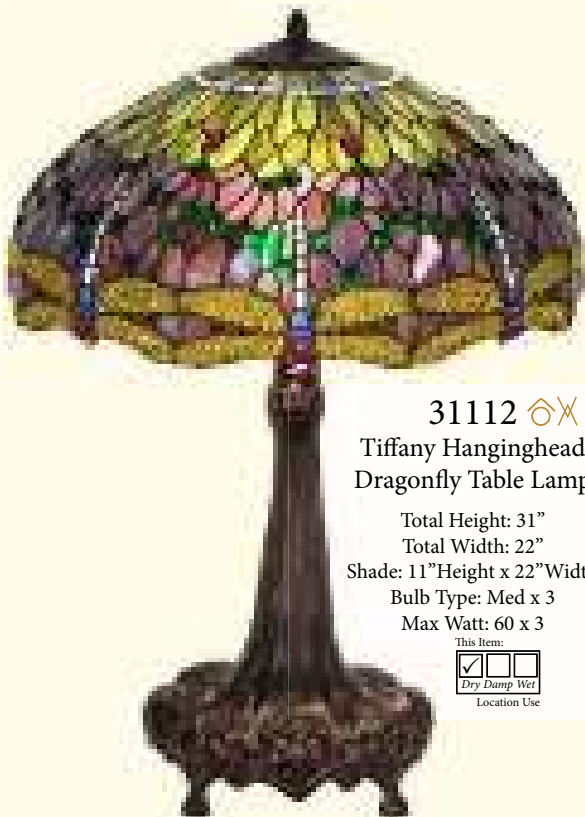

Tiffany Studios' most revered designs in all of their splendor. Dragonflies soar with glowing eyes and delicate metal filigree wings circle over hand-cut and hand-soldered pieces of art glass, accented with colorful jeweled drops.

Keywords:
TR860
Hanginghead
Dragonfly

31112 Tiffany Hanginghead Dragonfly Table Lamp

Total Height: 31"
Total Width: 22"
Shade: 11"Height x 22"Width
Bulb Type: Med x 3
Max Watt: 60 x 3

This Item:

☒	☐	☐
Dry	Damp	Wet

Location Use

Total Height: 16-51" - Total Width: 22"
Shade: 11"Height x 22"Width
Bulb Type: Med x 3 - Max Watt: 60 x 3

This Item:

☒	☒	☐
Dry	Damp	Wet

Location Use