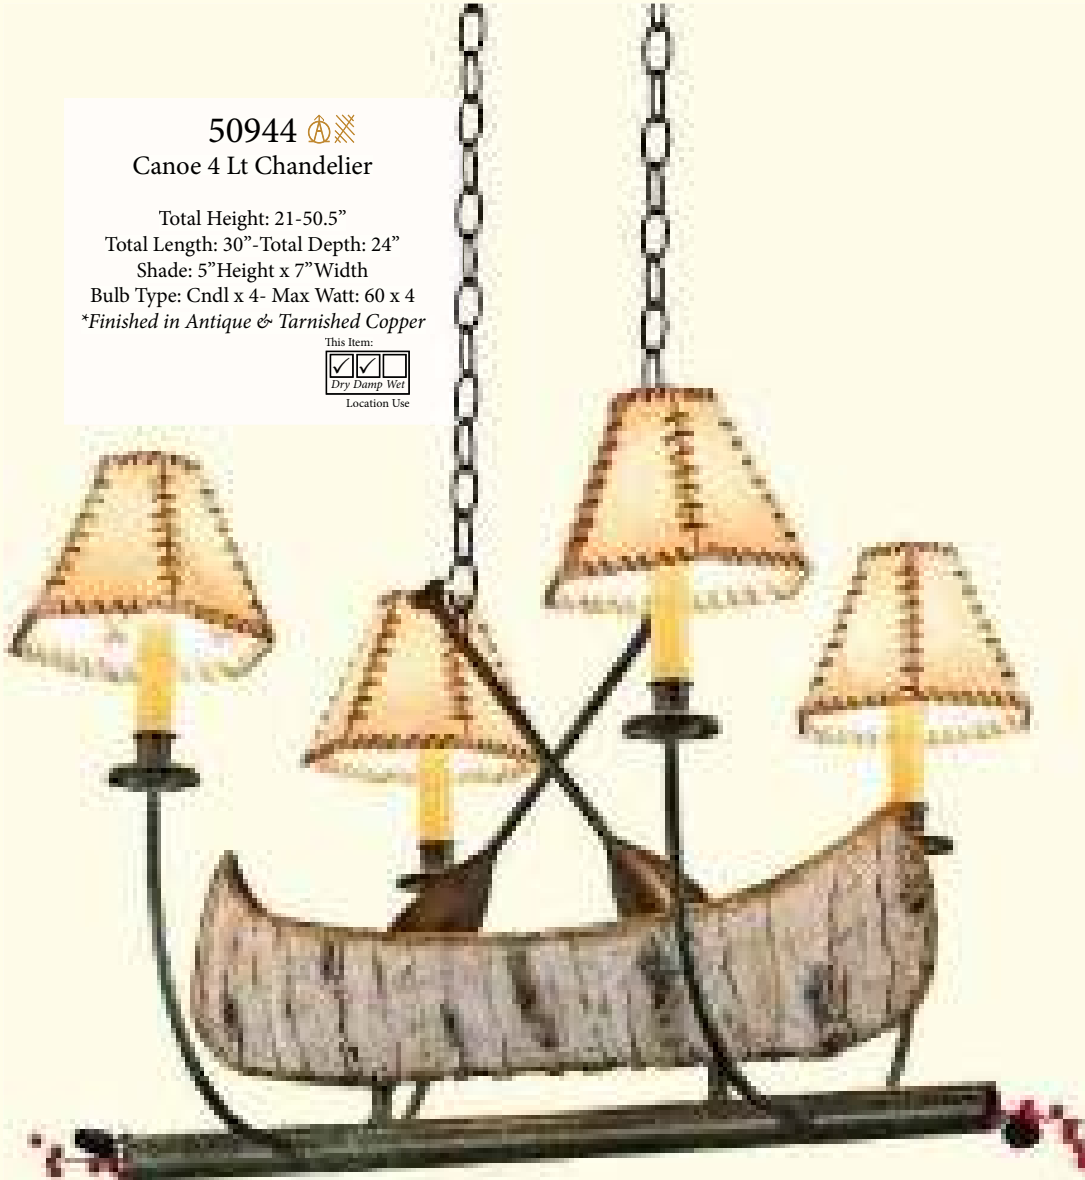

50944
Canoe 4 Lt Chandelier

Total Height: 21-50.5"
Total Length: 30"-Total Depth: 24"
Shade: 5"Height x 7"Width
Bulb Type: Cndl x 4- Max Watt: 60 x 4
*Finished in Antique & Tarnished Copper

This Item:

☒	☒	☐
Dry	Damp	Wet

Location Use

69053
Rustic Range Wall Sconce

Total Height: 22"
Total Width: 12" - Total Depth: 6"
Shade: 4"Height x 12"Width x 6"Depth
Bulb Type: G9 Halogen x 1- Max Watt: 60 x 1
*Finished in Wrought Iron on Rust

This Item:

☒	☒	☐
Dry	Damp	Wet

Location Use

26947
Paddle 1 Lt Wall Sconce

Total Height: 17"
Total Width: 14" - Total Depth: 10"
Bulb Type: Cndl x 1
Max Watt: 60 x 1
*Finished in Tarnished Copper

This Item:

☒	☒	☐
Dry	Damp	Wet

Location Use