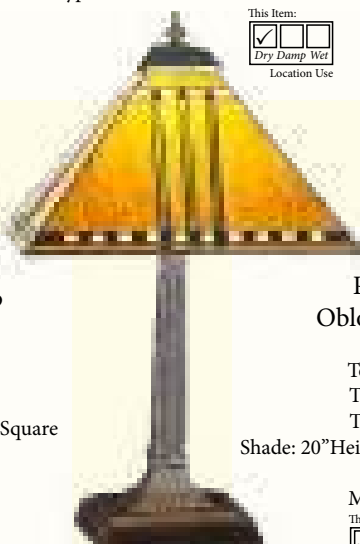

This Item:
 Dry Damp Wet
 Location Use

181598 

Prairie Corn Table Lamp

Total Height: 19"
 Total Width: 18"
 Total Square: 13"
 Shade: 7.25"Height x 18"Width x 13"Square
 Bulb: Med x 1
 Max Watt: 60 x 1

This Item:
 Dry Damp Wet
 Location Use