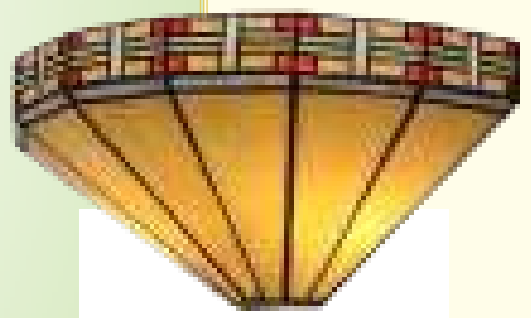

144963
Arizona Wall Sconce

Total Height: 6"
Total Width: 14.5"
Total Depth: 7"
Shade: 6"Height x 14.5"Width x 7"Depth
Bulb Type: Cndl x 2
Max Watt: 60 x 2

This Item:
☒ Dry ☐ Damp ☐ Wet
Location Use

Keywords:
SG178
Arizona
Lodge