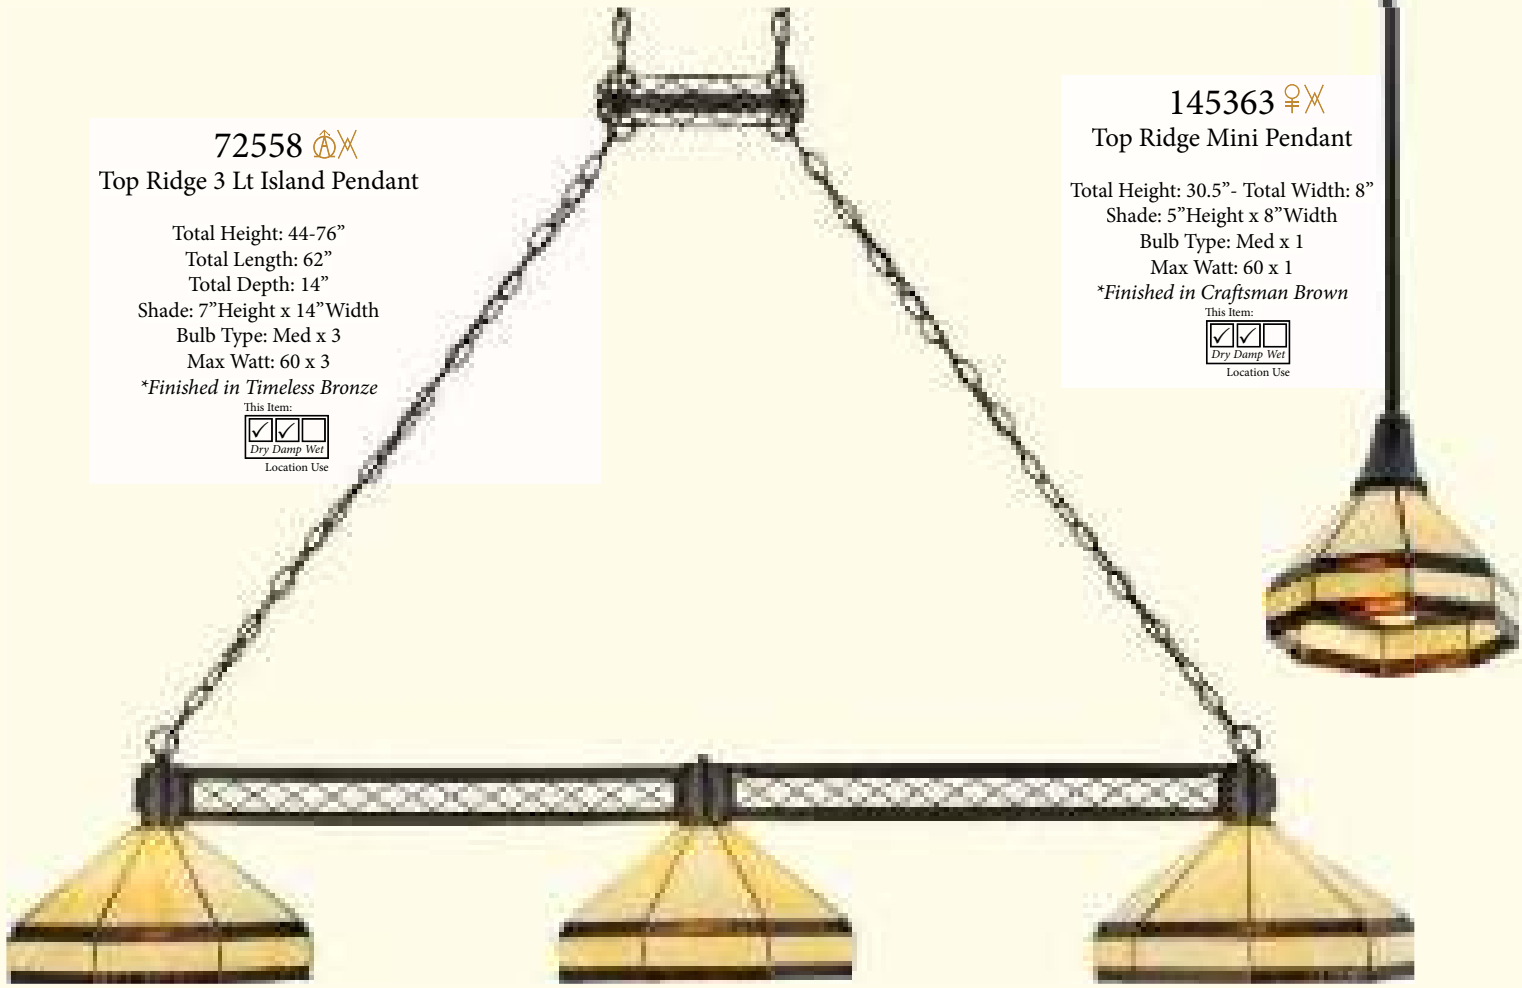

72558
Top Ridge 3 Lt Island Pendant

Total Height: 44-76"
Total Length: 62"
Total Depth: 14"
Shade: 7"Height x 14"Width
Bulb Type: Med x 3
Max Watt: 60 x 3

*Finished in Timeless Bronze

This Item:
☒ ☒ ☐
Dry Damp Wet
Location Use

145363
Top Ridge Mini Pendant

Total Height: 30.5" - Total Width: 8"
Shade: 5"Height x 8"Width
Bulb Type: Med x 1
Max Watt: 60 x 1

*Finished in Craftsman Brown

This Item:
☒ ☒ ☐
Dry Damp Wet
Location Use

72557
Top Ridge 6 Lt Chandelier

Total Height: 48-94.75" - Total Width: 72"
Shade: 7"Height x 14"Width
Bulb Type: Med x 6 - Max Watt: 60 x 6
*Finished in Timeless Bronze

This Item:
☒ ☒ ☐
Dry Damp Wet
Location Use

Keywords:
47821
Ridge
Rustic