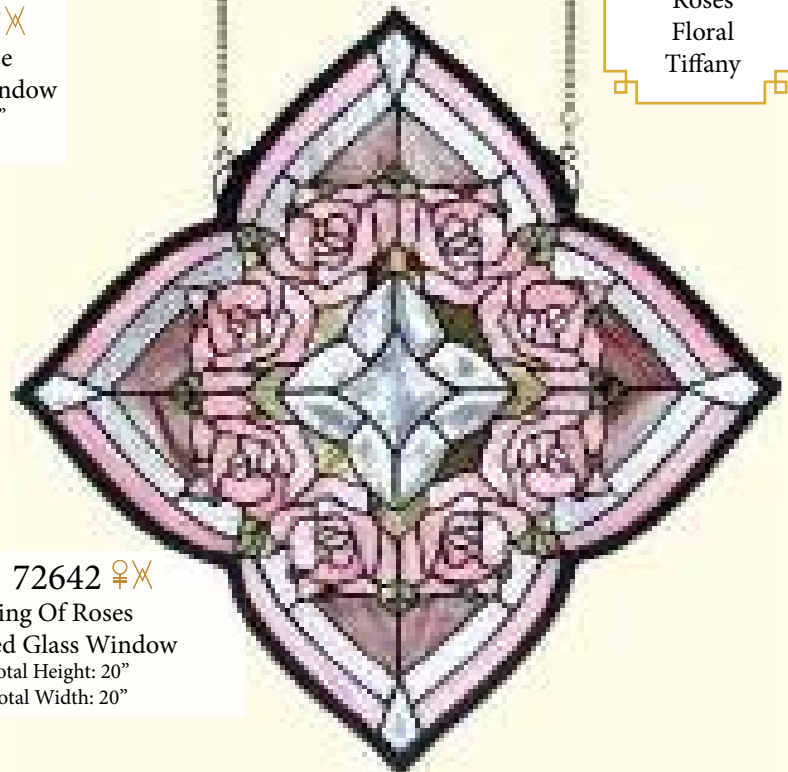

67139 ♀✂

Bed Of Roses Stained Glass Window
Total Height: 20" - Total Width: 36"

67791 ♀✂

Pasadena Rose
Stained Glass Window
Total Height: 24"
Total Width: 8"

72642 ♀✂

Ring Of Roses
Stained Glass Window
Total Height: 20"
Total Width: 20"