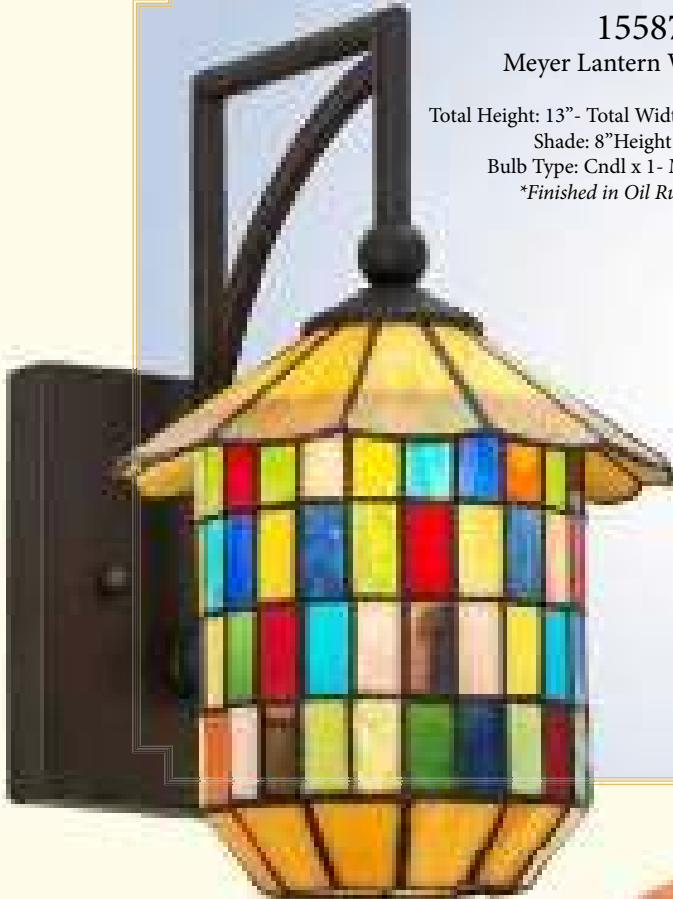

50428 ✨
Pearl Winged Fairy
Accent Lamp

Total Height: 8"
Total Width: 8"
Total Depth: 5"
Bulb Type: Cndl x 1
Max Watt: 15 x 1

Originally created by Meyda Co-Founder Meyer Cohen, the Meyer Lantern was invented on the front porch of his summer studio in Old Forge, New York more than 40 years ago. This lantern is very popular among camps and homes throughout the Adirondacks and features a cornucopia of stained glass colors from a vast palette.