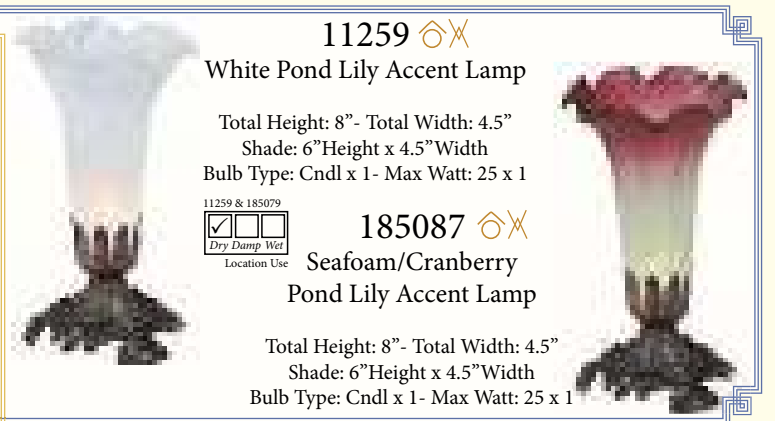

11259
White Pond Lily Accent Lamp
Total Height: 8" - Total Width: 4.5"
Shade: 6"Height x 4.5"Width
Bulb Type: Cndl x 1- Max Watt: 25 x 1

11259 & 185079
☒ Dry ☐ Damp ☐ Wet
Location Use

185087
Seafoam/Cranberry
Pond Lily Accent Lamp
Total Height: 8" - Total Width: 4.5"
Shade: 6"Height x 4.5"Width
Bulb Type: Cndl x 1- Max Watt: 25 x 1