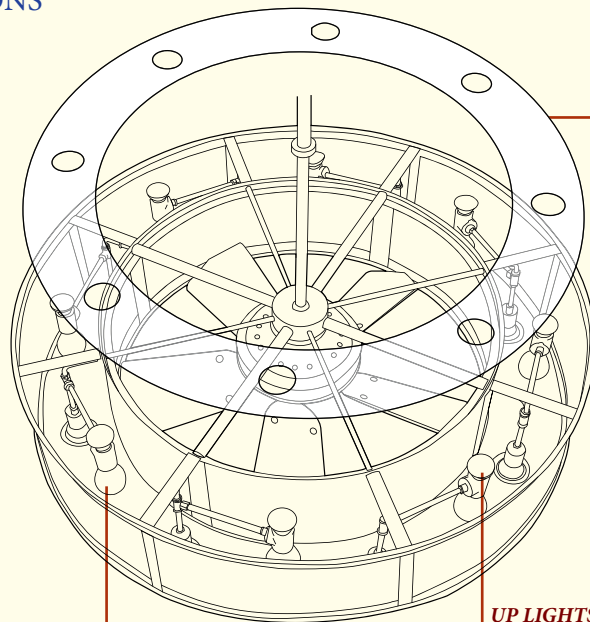

*ADDITIONAL LAMPING OPTIONS

TOP DIFFUSER

(optional)
Reduces glare when seen from above

INNER LIGHTS*

Illuminate diffuser material to create a beautiful decorative lighting effect.

UP LIGHTS*

Achieve optimal ambient lighting to radiate a comfortably illuminated space.

ANTIQUE COPPER

CAFE NOIR

MAHOGANY BRONZE

NICKEL

OIL RUBBED BRONZE

RUST

TIMELESS BRONZE

WROUGHT IRON

WALL CONTROLS: adjust fan speed and dim each layer of light individually for custom effects and comfort.

HAND HELD CONTROLS: control fan speed and light levels easily and conveniently. LED lamping required.

Every Meyda Tiffany item is a unique, handcrafted work of art. Natural variations, in the wide array of materials that we use to create each Meyda product, make every item a masterpiece of its own. Photographs are a general representation of the product. Colors and designs will vary.