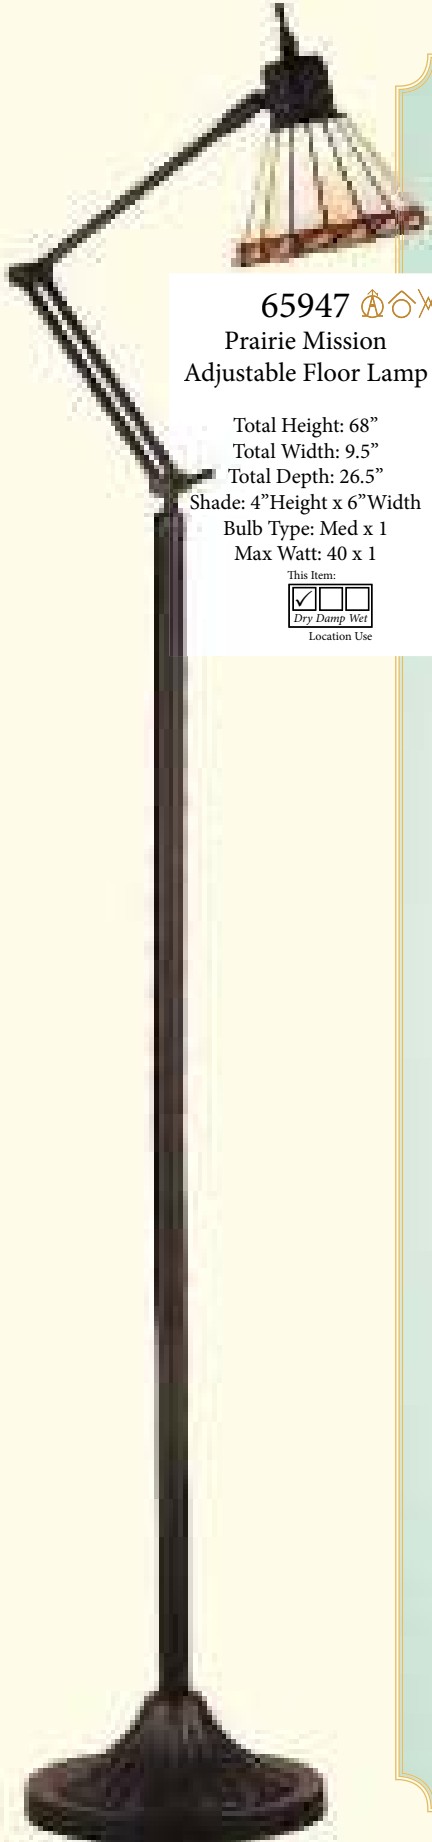

17582
Nouveau Cone
Table Lamp

Honey flourishes with Amber jewels accent these lovely Beige cone shaped shades.
Created of stained glass using the famous Meyda copperfoil method of construction.

65947
Prairie Mission
Adjustable Floor Lamp

Total Height: 68"
Total Width: 9.5"
Total Depth: 26.5"
Shade: 4" Height x 6" Width
Bulb Type: Med x 1
Max Watt: 40 x 1

This Item:
☒ ☐ ☐
Dry Damp Wet
Location Use