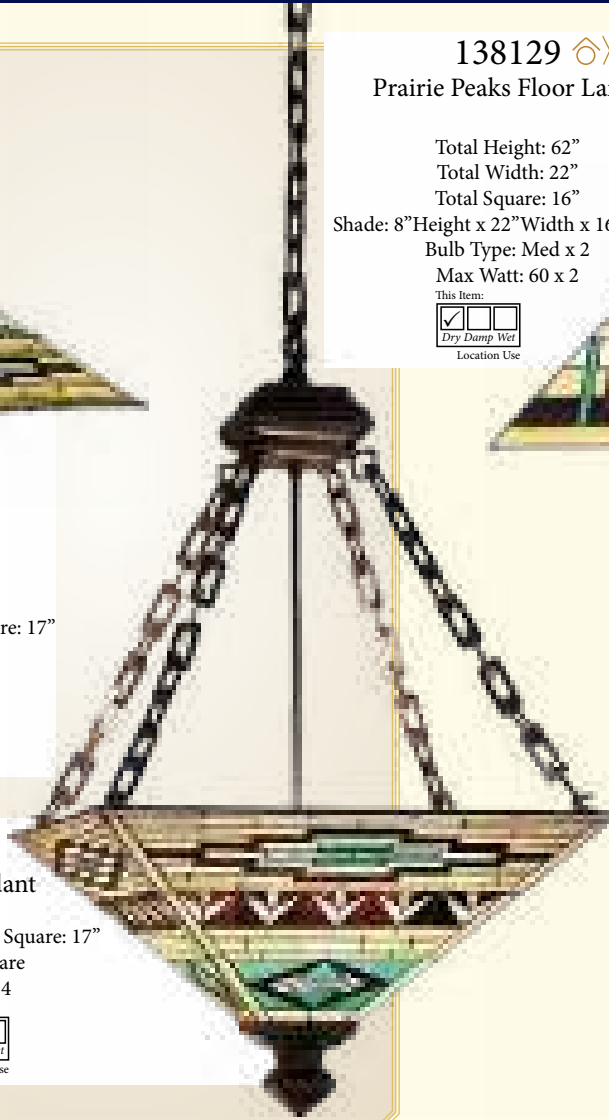

47596
Valencia Mission Inverted Pendant

47598
Valencia Mission Table Lamp

Total Height: 15-51.5" - Total Width: 24" - Total Square: 17"
Shade: 8"Height x 24"Width x 17"Square
Bulb Type: Med x 4- Max Watt: 60 x 4

138129
Prairie Peaks Floor Lamp