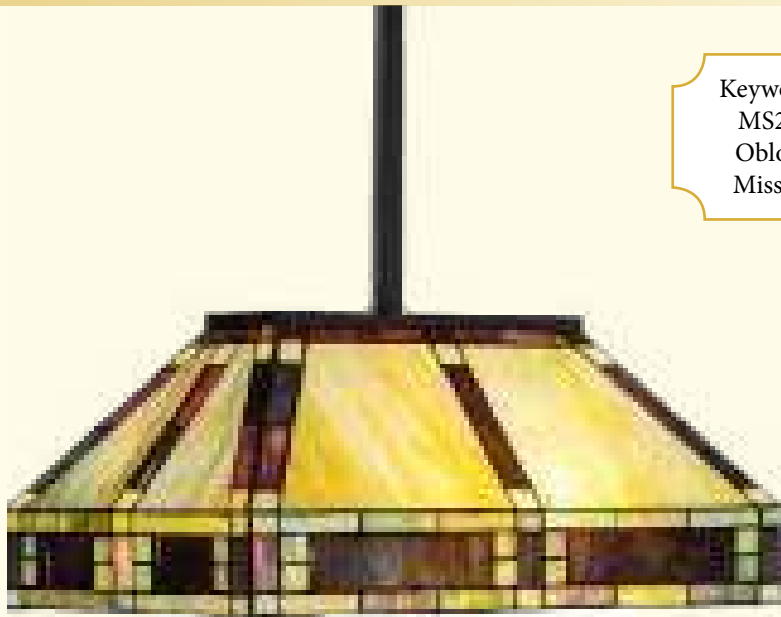

Intriguing, artistic geometric styling, combined with Mission styled forms created with meticulous attention to quality, are hallmarks of the Chaves family. The perfect illuminating centerpiece to enhance any décor for fine homes, restaurants, boutiques and hotels. The Prairie Dragonfly integrates Tiffany's stellar motif with straight-line profiled art glass shades.

Keywords:
MS205
Oblong
Mission

145273
Chaves Oblong Pendant

Total Height: 46" - Total Length: 20" - Total Width: 12"
Shade: 8.75"Height x 20"Length x 12"Depth
Bulb Type: Med x 2 - Max Watt: 60 x 2

This Item: ☒ ☒ ☐
Dry Damp Wet
Location Use