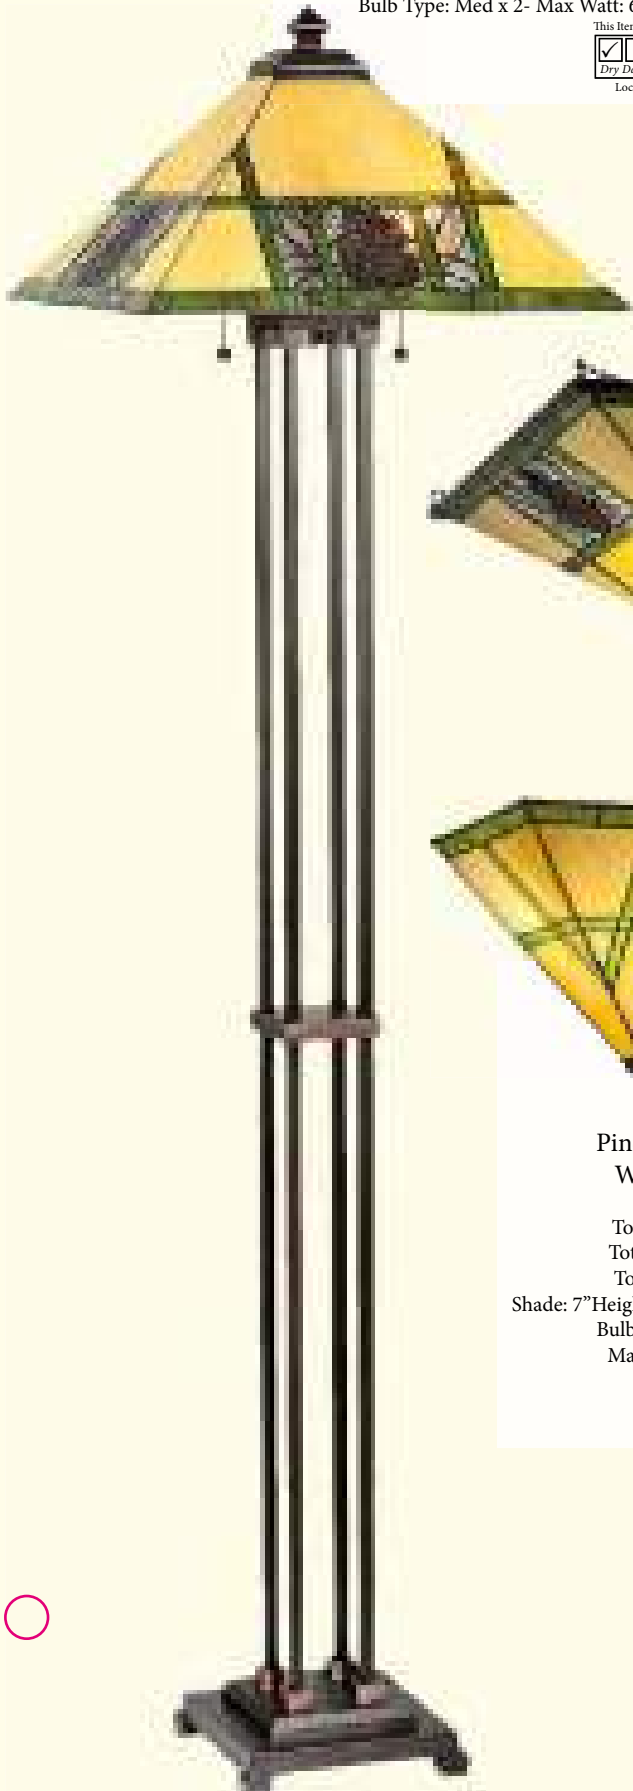

Location Use

Location Use

Location Use

106488 

Pinecone Ridge Floor Lamp

Total Height: 63" - Total Width: 25" - Total Square: 17.5"
 Shade: 9"Height x 25"Width x 17.5"Square
 Bulb Type: Med x 2- Max Watt: 60 x 2