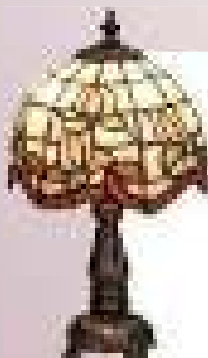

31210
Roseborder Mini Lamp

Total Height: 11.5"
Total Width: 7"
Shade: 4.5"Height x 7"Width
Bulb Type: Cndl x 1
Max Watt: 40 x 1

This Item:
☒ ☐ ☐
Dry Damp Wet
Location Use

Keywords:
SG623
Rose
Vine

Every Meyda Tiffany item is a unique, handcrafted work of art. Natural variations, in the wide array of materials that we use to create each Meyda product, make every item a masterpiece of its own. Photographs are a general representation of the product. Colors and designs will vary.