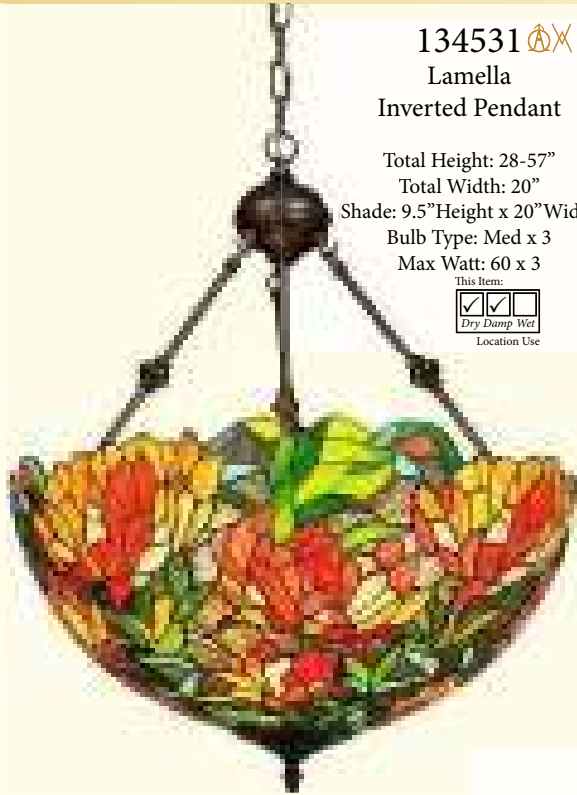

134534
Lamella Table Lamp

In all its natural beauty, a bouquet of flowers bloom while surrounded by radiant leaves and glistening multicolored rippled glass. Imagine you are sitting in an English Garden.

134531
Lamella
Inverted Pendant

Total Height: 28-57"
Total Width: 20"
Shade: 9.5"Height x 20"Width
Bulb Type: Med x 3
Max Watt: 60 x 3

Keywords:
SG146
Lamella
Floral