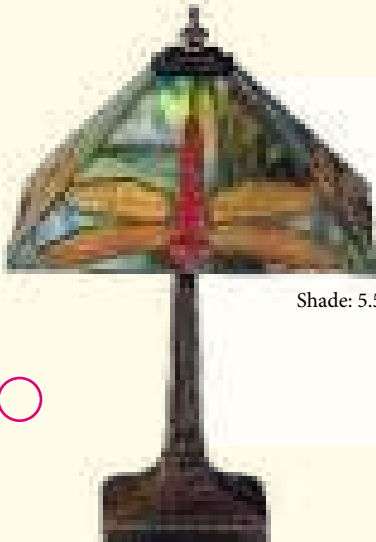

28396
Prairie Dragonfly Accent Lamp
Total Height: 15.5"
Total Width: 14"
Total Square: 10"
Shade: 5.5" Height x 14" Width x 10" Square
Bulb Type: Cndl x 1
Max Watt: 60 x 1
This Item:
☒ ☐ ☐
Dry Damp Wet
Location Use