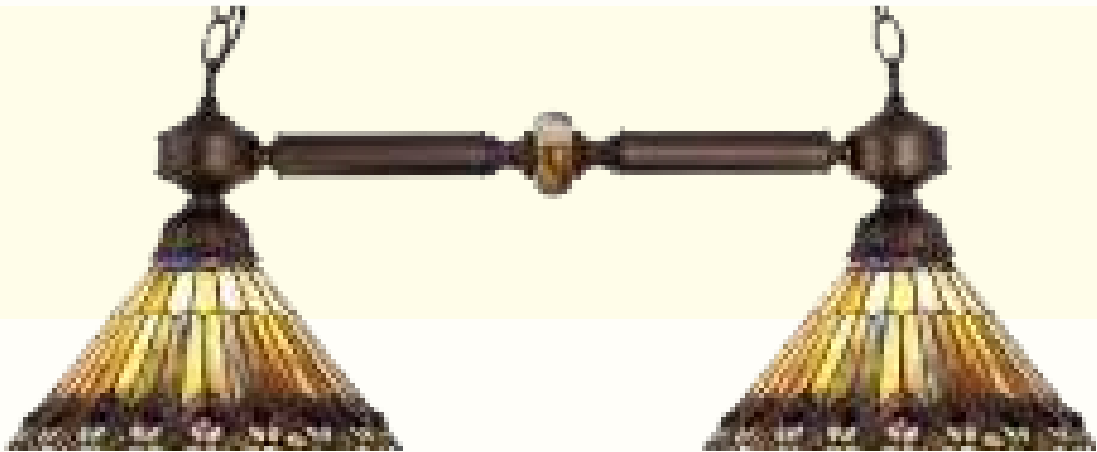

27411

Tiffany Jeweled Peacock 2 Lt Island Pendant

Total Height: 20-51" - Total Length: 32.5" - Total Depth: 12" - Shade: 7"Height x 12"Width - Bulb Type: Med x 2 - Max Watt: 60 x 2