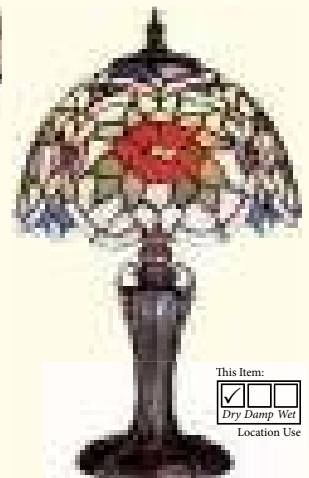

Renaissance Rose
Mini Lamp

30313
13" Height x 8" Width

A single Renaissance Rose framed in springtime leaves and scrolls. These beautiful Tiffany style stained glass shades, with coordinating hardware in a Mahogany Bronze finish, will add elegance to your home.