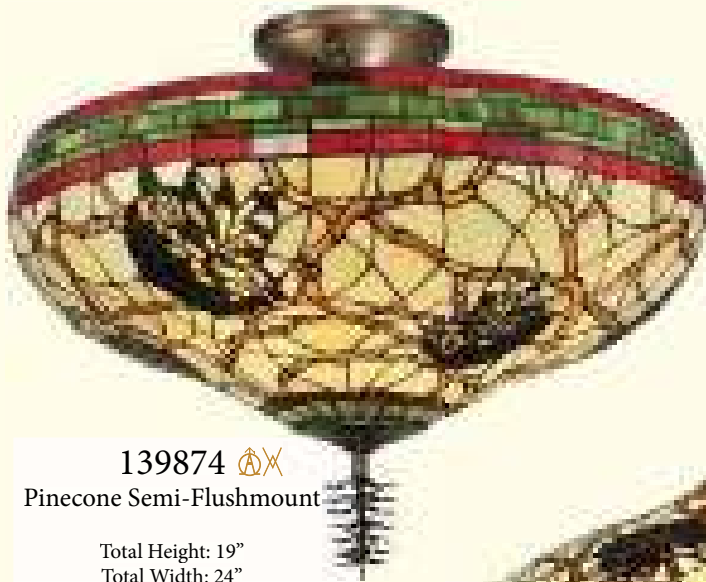

Total Height: 42" - Total Width: 44"

Shade: 9"Height x 44"Width

Bulb Type: Med MR16 x 8

Max Watt: 50 x 8

**Finished in Diamond
Plate & Black Chrome*

This stunning design features the iconic Pinecone, one of Mother Nature's most compelling organic symbols, which offers a natural elegance and represents the evolution of human enlightenment.