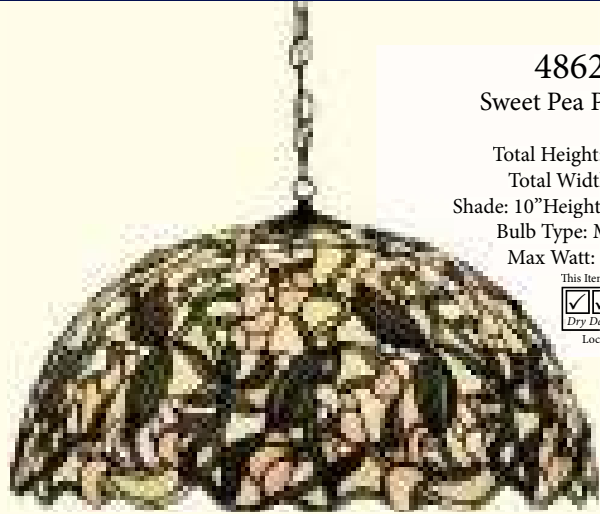

48624 ☺✂
Sweet Pea Pendant
Total Height: 15-50"
Total Width: 21"
Shade: 10"Height x 21"Width
Bulb Type: Med x 3
Max Watt: 60 x 3
This Item:
☒ ☐ ☐
Dry Damp Wet
Location Use

48623 ☺✂
Sweet Pea
Floor Lamp
Total Height: 63"
Total Width: 21"
Shade: 10"Height x 21"Width
Bulb Type: Med x 3
Max Watt: 60 x 3
This Item:
☒ ☐ ☐
Dry Damp Wet
Location Use