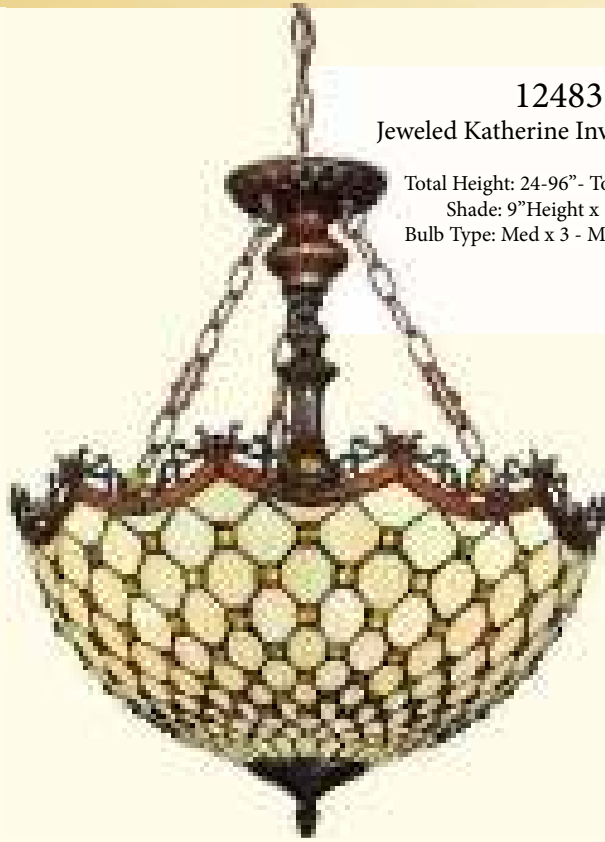

Highlighted with a diamond & jeweled pattern, these luminaires will light up your living space with sophistication and style. Bask in the compliments that you'll receive when friends admire your elegant décor.

124835
Jeweled Katherine Inverted Pendant

Total Height: 24-96" - Total Width: 18"
Shade: 9"Height x 18"Width
Bulb Type: Med x 3 - Max Watt: 60 x 3

This Item:
☒ Dry ☒ Damp ☐ Wet
Location Use