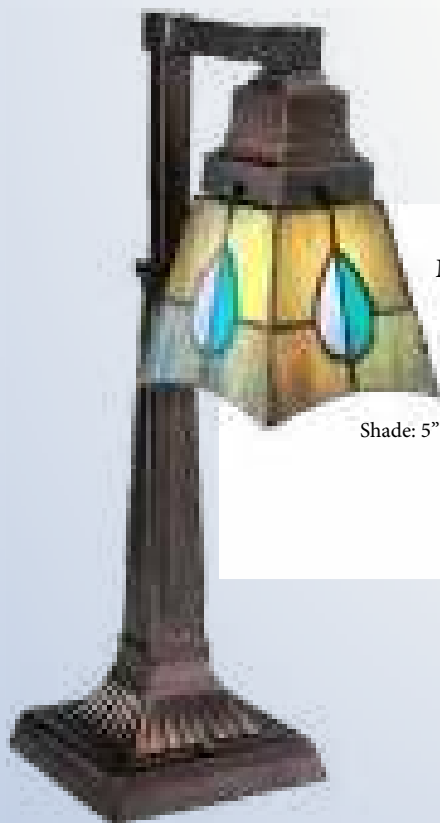

27637

Mackintosh Leaf
Desk Lamp

Total Height: 19.5”
Total Width: 6”
Total Depth: 11”
Shade: 5”Height x 7”Width x 5”Square
Bulb Type: Med x 1
Max Watt: 60 x 1