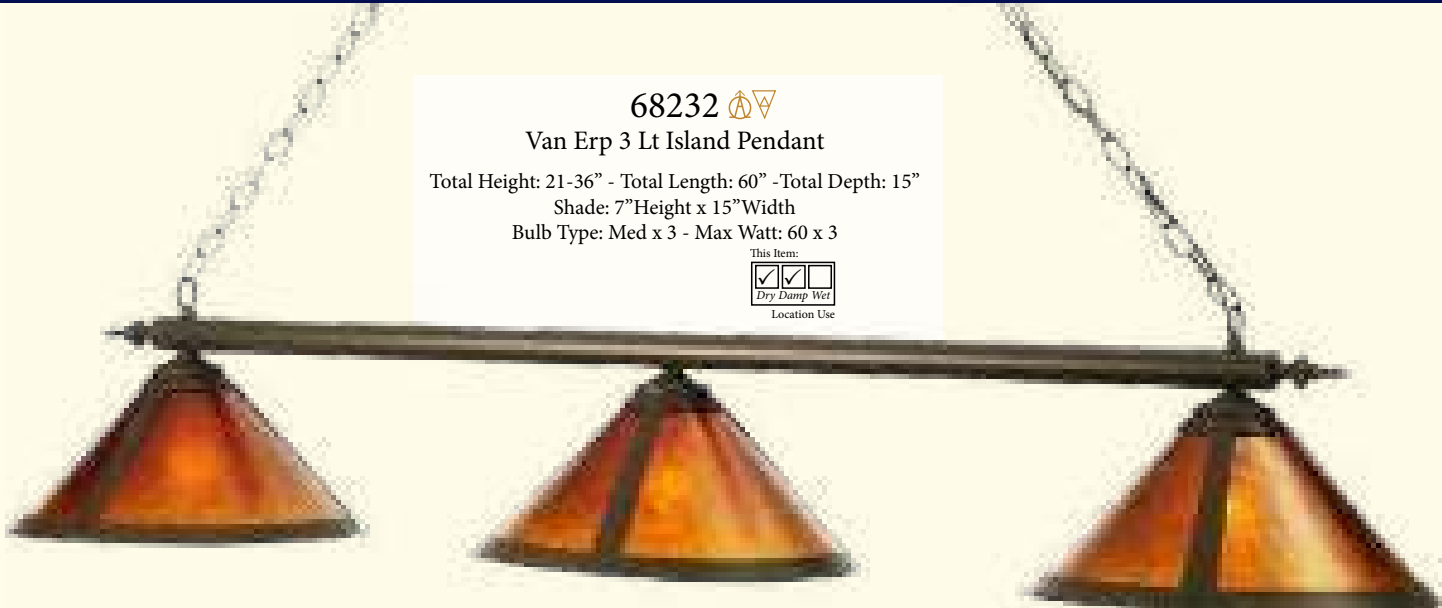

Shade: 7" Height x 16" Length x 11" Depth

Bulb Type: Med x 2 - Max Watt: 40 x 2

Every Meyda Tiffany item is a unique, handcrafted work of art. Natural variations, in the wide array of materials that we use to create each Meyda product, make every item a masterpiece of its own. Photographs are a general representation of the product. Colors and designs will vary.