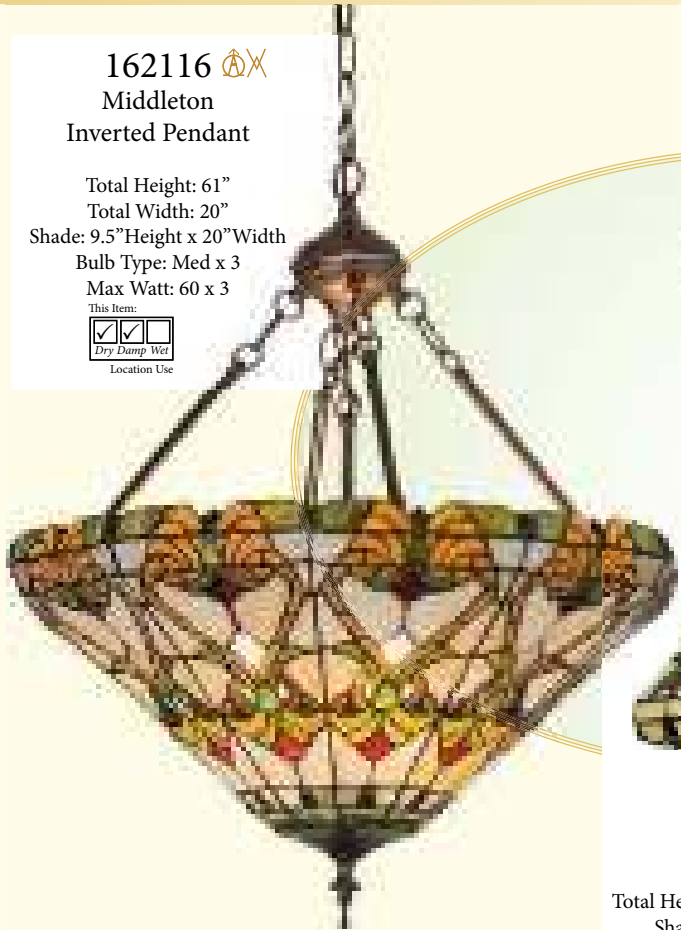

27824 Ⓢ

Tiffany
Turning Leaf
Table Lamp

Total Height: 23"
Total Width: 16"
Shade: 7.5"Height x 16"Width
Bulb Type: Med x 2
Max Watt: 60 x 2

Beautiful stained glass created for a resplendent look best describes Middleton.
Scrolled motifs with colorful accents and jewels highlight this decorative design.

162116 ♂X

Middleton
Inverted Pendant

Total Height: 61"
Total Width: 20"
Shade: 9.5"Height x 20"Width
Bulb Type: Med x 3
Max Watt: 60 x 3

134225 ♂X

Middleton
Mini Pendant

Total Height: 18-70" - Total Width: 8"
Shade: 5"Height x 8"Width
Bulb Type: Med x 1 - Max Watt: 60 x 1