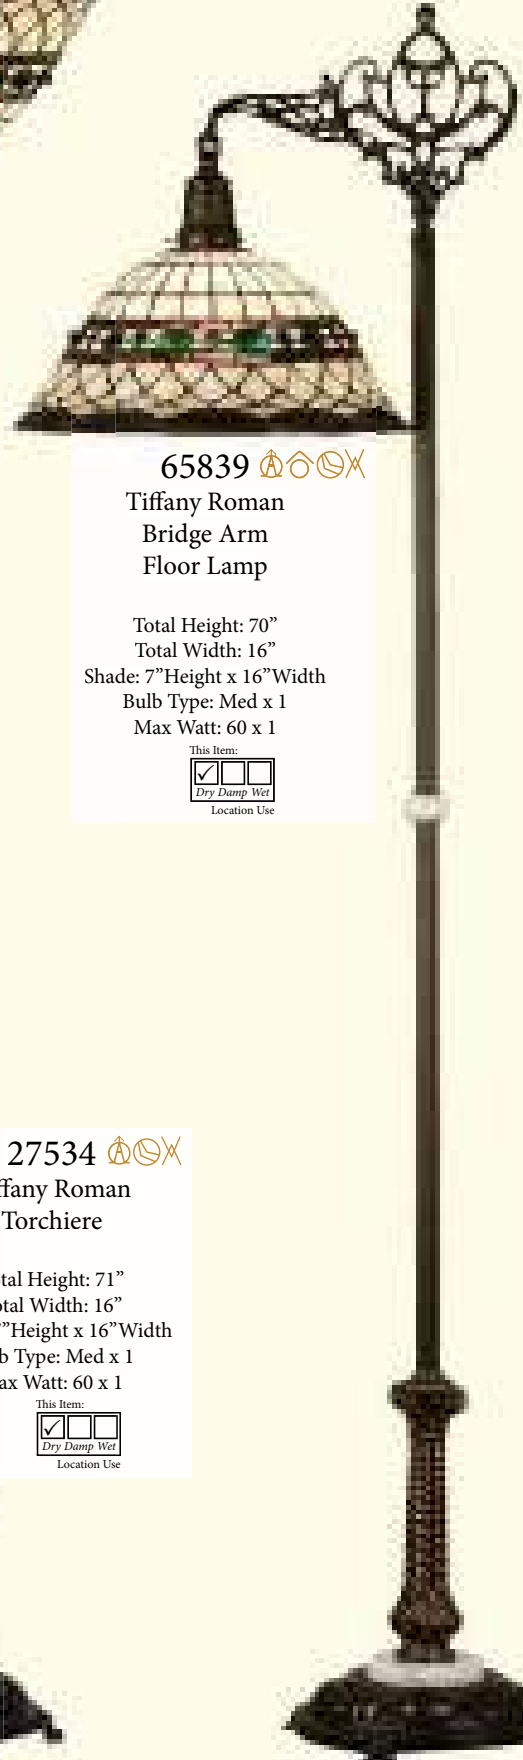

Tiffany Roman features colorful jewels with Multicolored granite glass that accent the exquisite art glass background on these shades.

65839

**Tiffany Roman
Bridge Arm
Floor Lamp**

Total Height: 70"
Total Width: 16"
Shade: 7"Height x 16"Width
Bulb Type: Med x 1
Max Watt: 60 x 1

This Item:
☒ ☐ ☐
Dry Damp Wet
Location Use

48921

Tiffany Roman Mini Pendant

Total Height: 18-70" - Total Width: 8"
Shade: 5"Height x 8"Width
Bulb Type: Med x 1 - Max Watt: 60 x 1

This Item:
☒ ☒ ☐
Dry Damp Wet
Location Use

30369

**Tiffany Roman
Floor Lamp**

Total Height: 65"
Total Width: 24"
Shade: 9"Height x 24"Width
Bulb Type: Med x 2
Max Watt: 60 x 2

This Item:
☒ ☐ ☐
Dry Damp Wet
Location Use

27534

**Tiffany Roman
Torchiere**

Total Height: 71"
Total Width: 16"
Shade: 7"Height x 16"Width
Bulb Type: Med x 1
Max Watt: 60 x 1

This Item:
☒ ☐ ☐
Dry Damp Wet
Location Use