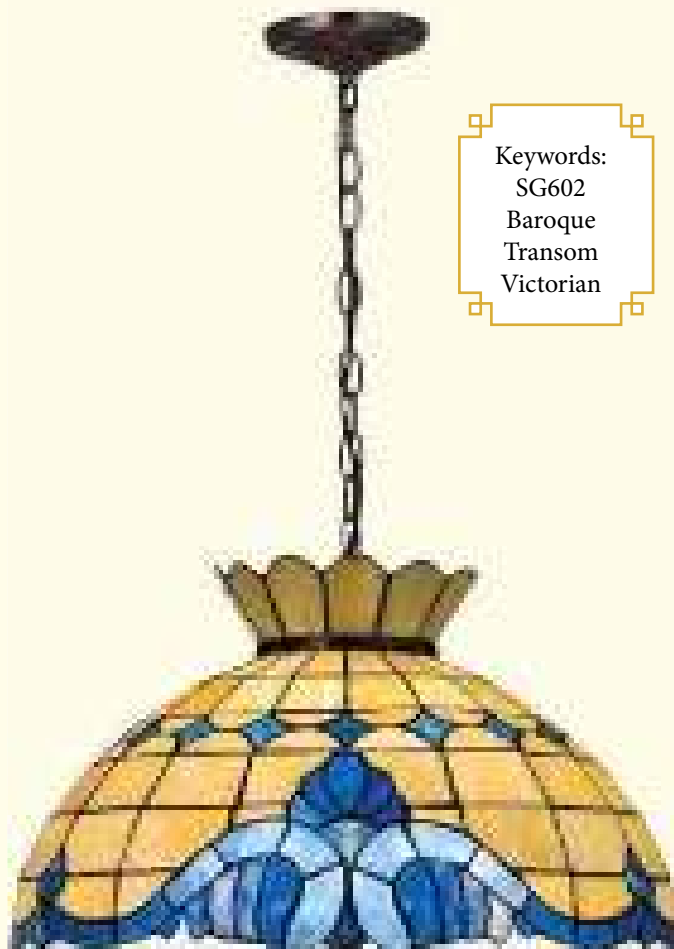

Keywords:
SG602
Baroque
Transom
Victorian

31202 ♂X

Baroque Pendant

Total Height: 13.5-48.5" - Total Width: 20"
Shade: 11.5" Height x 20" Width
Bulb Type: Med x 3
Max Watt: 60 x 3

This Item:
☒ ☒ ☐
Dry Damp Wet
Location Use

Dimmable energy efficient
lamping options available.

26586 ♂X

Baroque Mini Lamp

Total Height: 11.5"
Total Width: 7"
Shade: 5" Height x 7" Width
Bulb Type: Cndl x 1
Max Watt: 40 x 1

This Item:
☒ ☐ ☐
Dry Damp Wet
Location Use