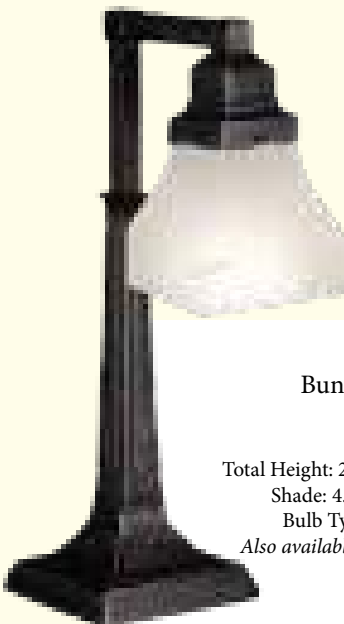

27624

Bungalow White Alabaster
Swirl Desk Lamp

Total Height: 20" - Total Width: 6" - Total Depth: 11"
Shade: 4.5"Height x 7"Width x 5"Square
Bulb Type: Med x 1 - Max Watt: 60 x 1

Also available as Item #130167 in Frosted Amber