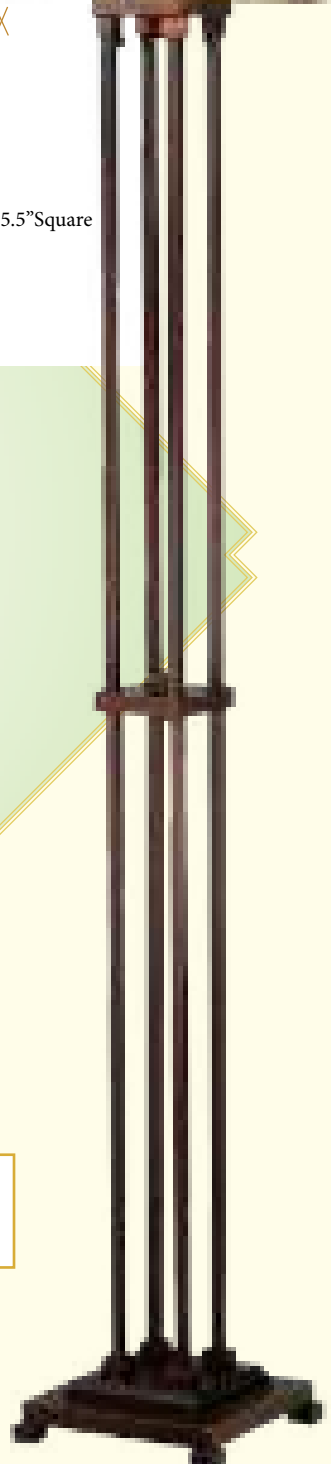

Keywords:
MS204
Martini
Mission