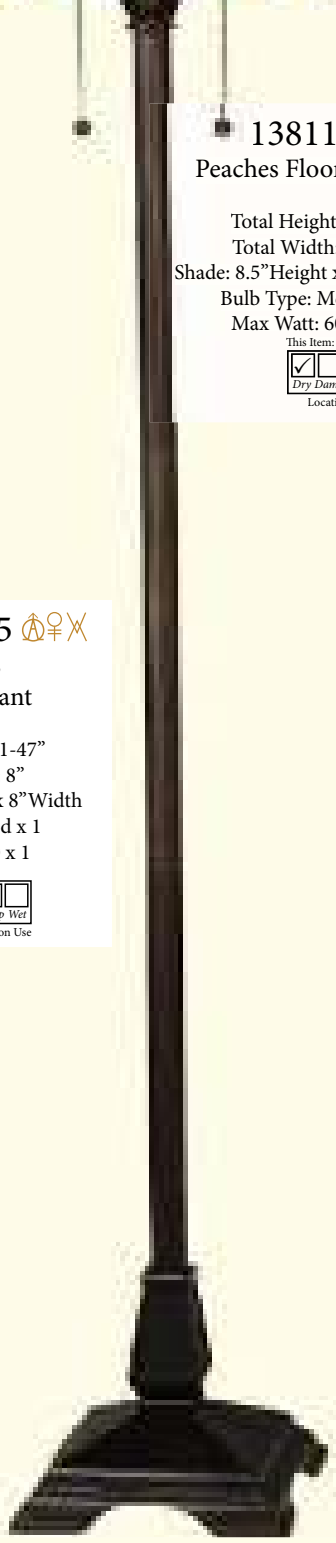

The Peaches hexagonal shaped shades are highlighted with decorative Brass details and formed glass jewels on the shade's skirt. The shades are constructed using Meyda Tiffany's famous copperfoil construction process.

138113 Ⓐ♀✂
Peaches
Inverted Pendant
Total Height: 28 -63"
Total Width: 21"
Shade: 8.5"Height x 21"Width
Bulb Type: Med x 3
Max Watt: 60 x 3
This Item:
☒ ☒ ☐
Dry Damp Wet
Location Use

Keywords:
MS153
Peaches
Victorian

138114 Ⓐ♀✂
Peaches Floor Lamp
Total Height: 62"
Total Width: 21"
Shade: 8.5"Height x 21"Width
Bulb Type: Med x 2
Max Watt: 60 x 2
This Item:
☒ ☐ ☐
Dry Damp Wet
Location Use

138115 Ⓐ♀✂
Peaches
Mini Pendant
Total Height: 11-47"
Total Width: 8"
Shade: 4.5"Height x 8"Width
Bulb Type: Med x 1
Max Watt: 60 x 1
This Item:
☒ ☒ ☐
Dry Damp Wet
Location Use

138116 Ⓐ♀✂
Peaches Table Lamp
Total Height: 24.5"
Total Width: 18"
Shade: 8.5"Height x 18"Width
Bulb Type: Med x 2
Max Watt: 60 x 2
This Item:
☒ ☐ ☐
Dry Damp Wet
Location Use