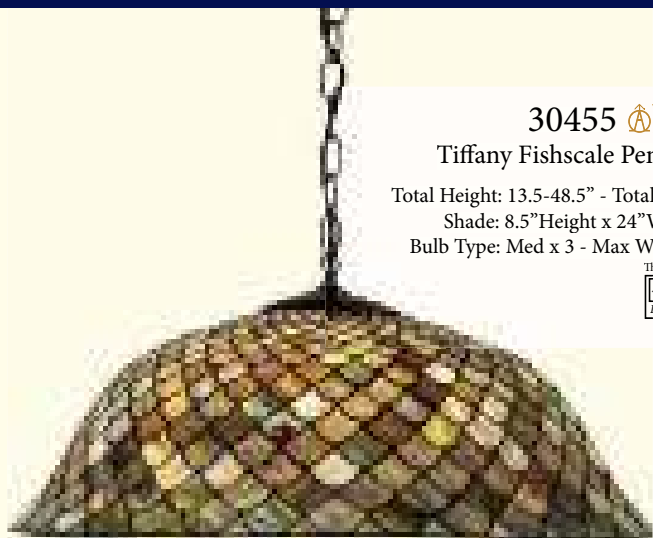

30455
Tiffany Fishscale Pendant
Total Height: 13.5-48.5" - Total Width: 24"
Shade: 8.5"Height x 24"Width
Bulb Type: Med x 3 - Max Watt: 60 x 3
This Item: ☒ ☒ ☐
Dry Damp Wet
Location Use

30456
Tiffany Fishscale Floor Lamp
Total Height: 63"
Total Width: 24"
Shade: 8.5"Height x 24"Width
Bulb Type: Med x 3
Max Watt: 60 x 3
This Item: ☒ ☐ ☐
Dry Damp Wet
Location Use

Keywords:
TR897
Fishscale
Reproductions

★ **27471**
4"Height x 4"Width

★ Photo for reference only. Item number includes only **one shade**. Please specify as many individual shades as you need. Ceiling fan & light kit are not included. 2" fitter included.

109518
Tiffany Fishscale Wall Sconce

Total Height: 11"
Total Width: 21"
Total Depth: 13.5"
Shade: 5.5"Height x 8"Width
Bulb Type: Med x 1
Max Watt: 60 x 1
This Item: ☒ ☒ ☐
Dry Damp Wet
Location Use

109508
Tiffany Fishscale 2 Lt Wall Sconce

Total Height: 11" - Total Width: 21" - Total Depth: 11.5"
Shade: 5.5"Height x 8"Width
Bulb Type: Med x 2 - Max Watt: 60 x 2
This Item: ☒ ☒ ☐
Dry Damp Wet
Location Use