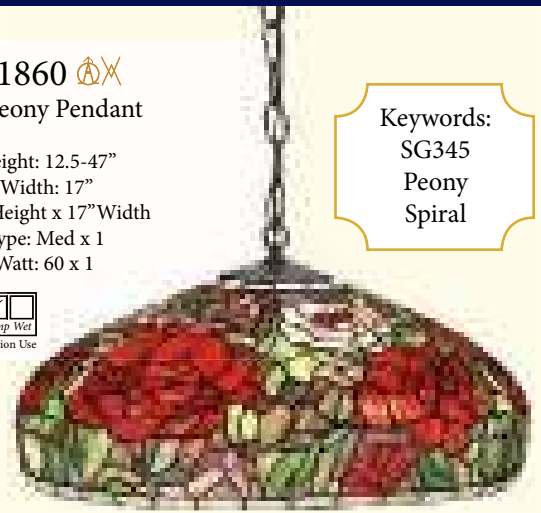

31622 ♂X
Peony Pendant

Total Height: 15-50"
Total Width: 20"
Shade: 10"Height x 20"Width
Bulb Type: Med x 3
Max Watt: 60 x 3

51860 ♂X
Tiffany Peony Pendant

Total Height: 12.5-47"
Total Width: 17"
Shade: 7.5"Height x 17"Width
Bulb Type: Med x 1
Max Watt: 60 x 1

Keywords:
SG345
Peony
Spiral

14757 ♀X
Colonial Tulip
Stained Glass Window
Diameter: 18"

82315 ♂X
Spiral Tulip Table Lamp

Total Height: 21"
Total Width: 16.5"
Shade: 7.5"Height x 16.5"Width
Bulb Type: Med x 2
Max Watt: 60 x 2

32292 ♂X
Tiffany Peony Table Lamp

Total Height: 23.5"
Total Width: 17"
Shade: 7.5"Height x 17"Width
Bulb Type: Med x 2
Max Watt: 60 x 2

Every Meyda Tiffany item is a unique, handcrafted work of art. Natural variations, in the wide array of materials that we use to create each Meyda product, make every item a masterpiece of its own. Photographs are a general representation of the product. Colors and designs will vary.