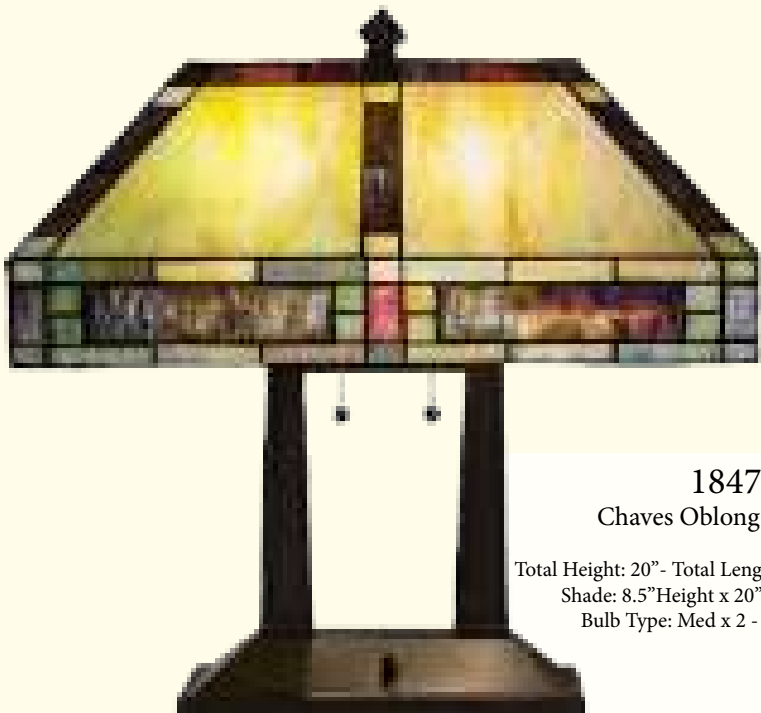

184702
Chaves Oblong Table Lamp

Total Height: 20" - Total Length: 20" - Total Width: 12"
Shade: 8.5"Height x 20"Length x 12"Depth
Bulb Type: Med x 2 - Max Watt: 60 x 2

This Item: ☒ ☐ ☐
Dry Damp Wet
Location Use

Every Meyda Tiffany item is a unique, handcrafted work of art. Natural variations, in the wide array of materials that we use to create each Meyda product, make every item a masterpiece of its own. Photographs are a general representation of the product. Colors and designs will vary.