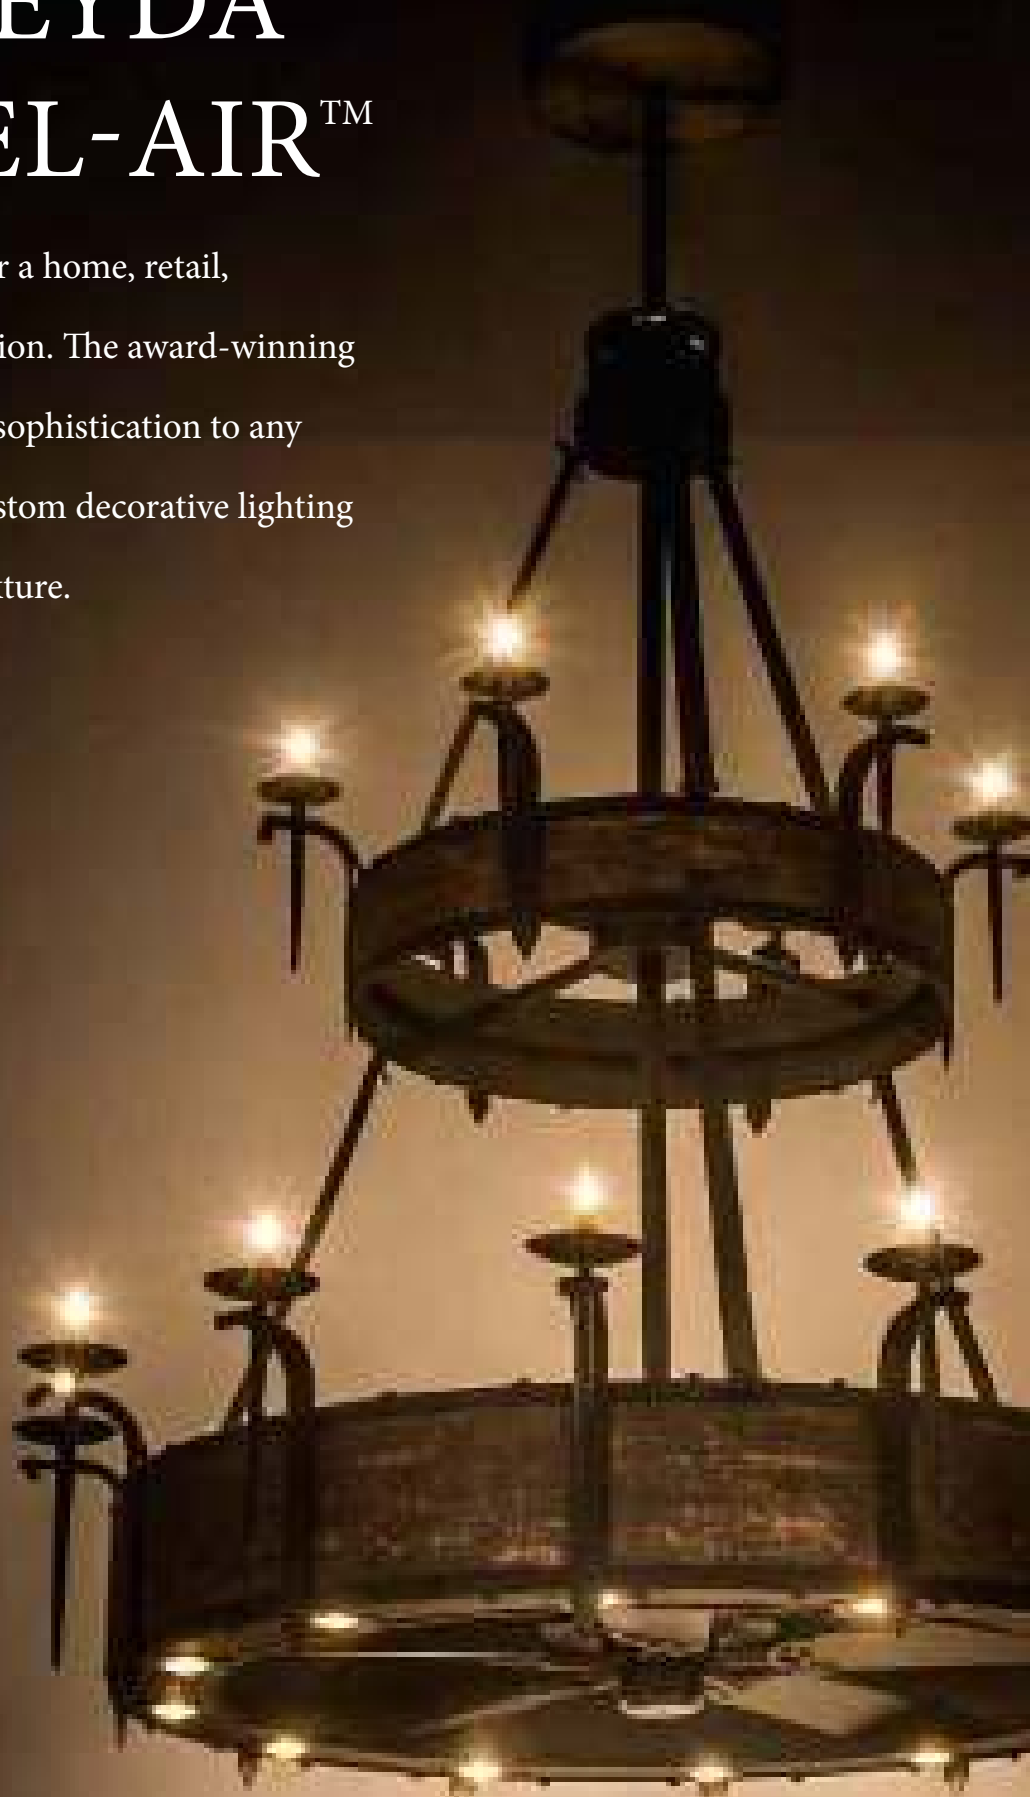

*“ this modern
marvel is designed
as an energy saver. ”*

Individually handcrafted in Yorkville, New York by highly skilled Meyda artisans, this Chandel-Air is designed as an energy saver. In the summer, a windchill is circulated throughout the space to keep cool and reversed in the winter to push warm air down to maintain comfort. Custom sizes, styles, finishes and dimmable lamping options available.