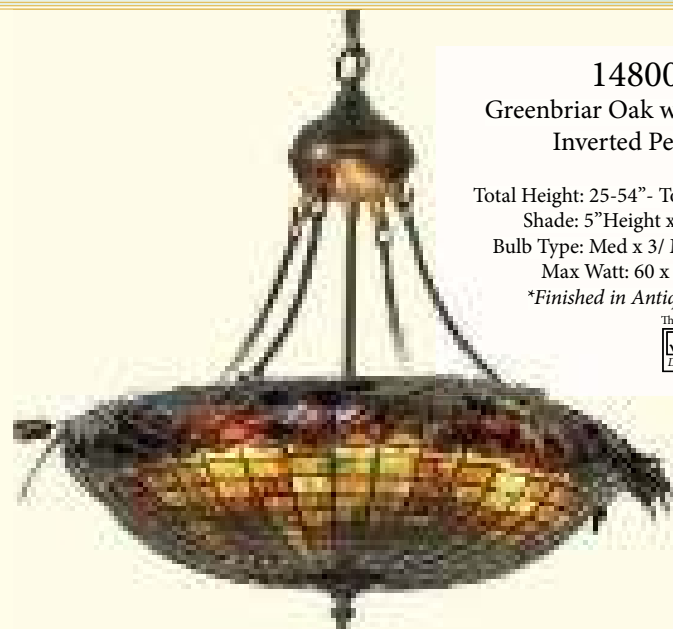

148006
Greenbriar Oak with Uplights
Inverted Pendant

Total Height: 25-54" - Total Width: 22.5"
Shade: 5"Height x 18"Width
Bulb Type: Med x 3/ Med MR16 x 3
Max Watt: 60 x 3/ 50 x 3
*Finished in Antique Copper

This Item:
☒ ☒ ☐
Dry Damp Wet
Location Use