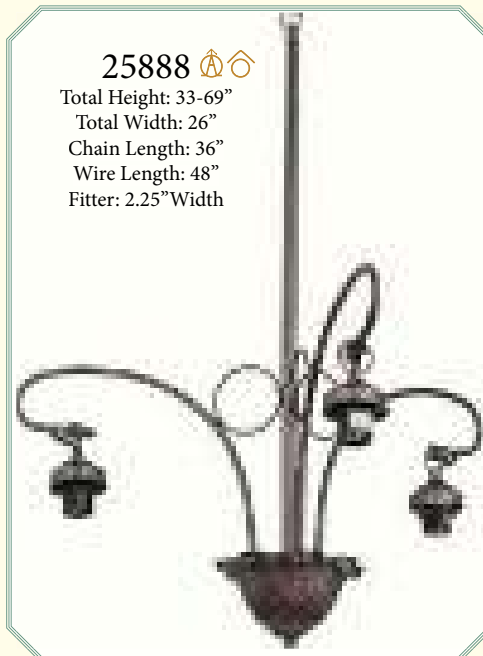

CHANDELIERS

25888 ♂♂
Total Height: 33-69"
Total Width: 26"
Chain Length: 36"
Wire Length: 48"
Fitter: 2.25"Width