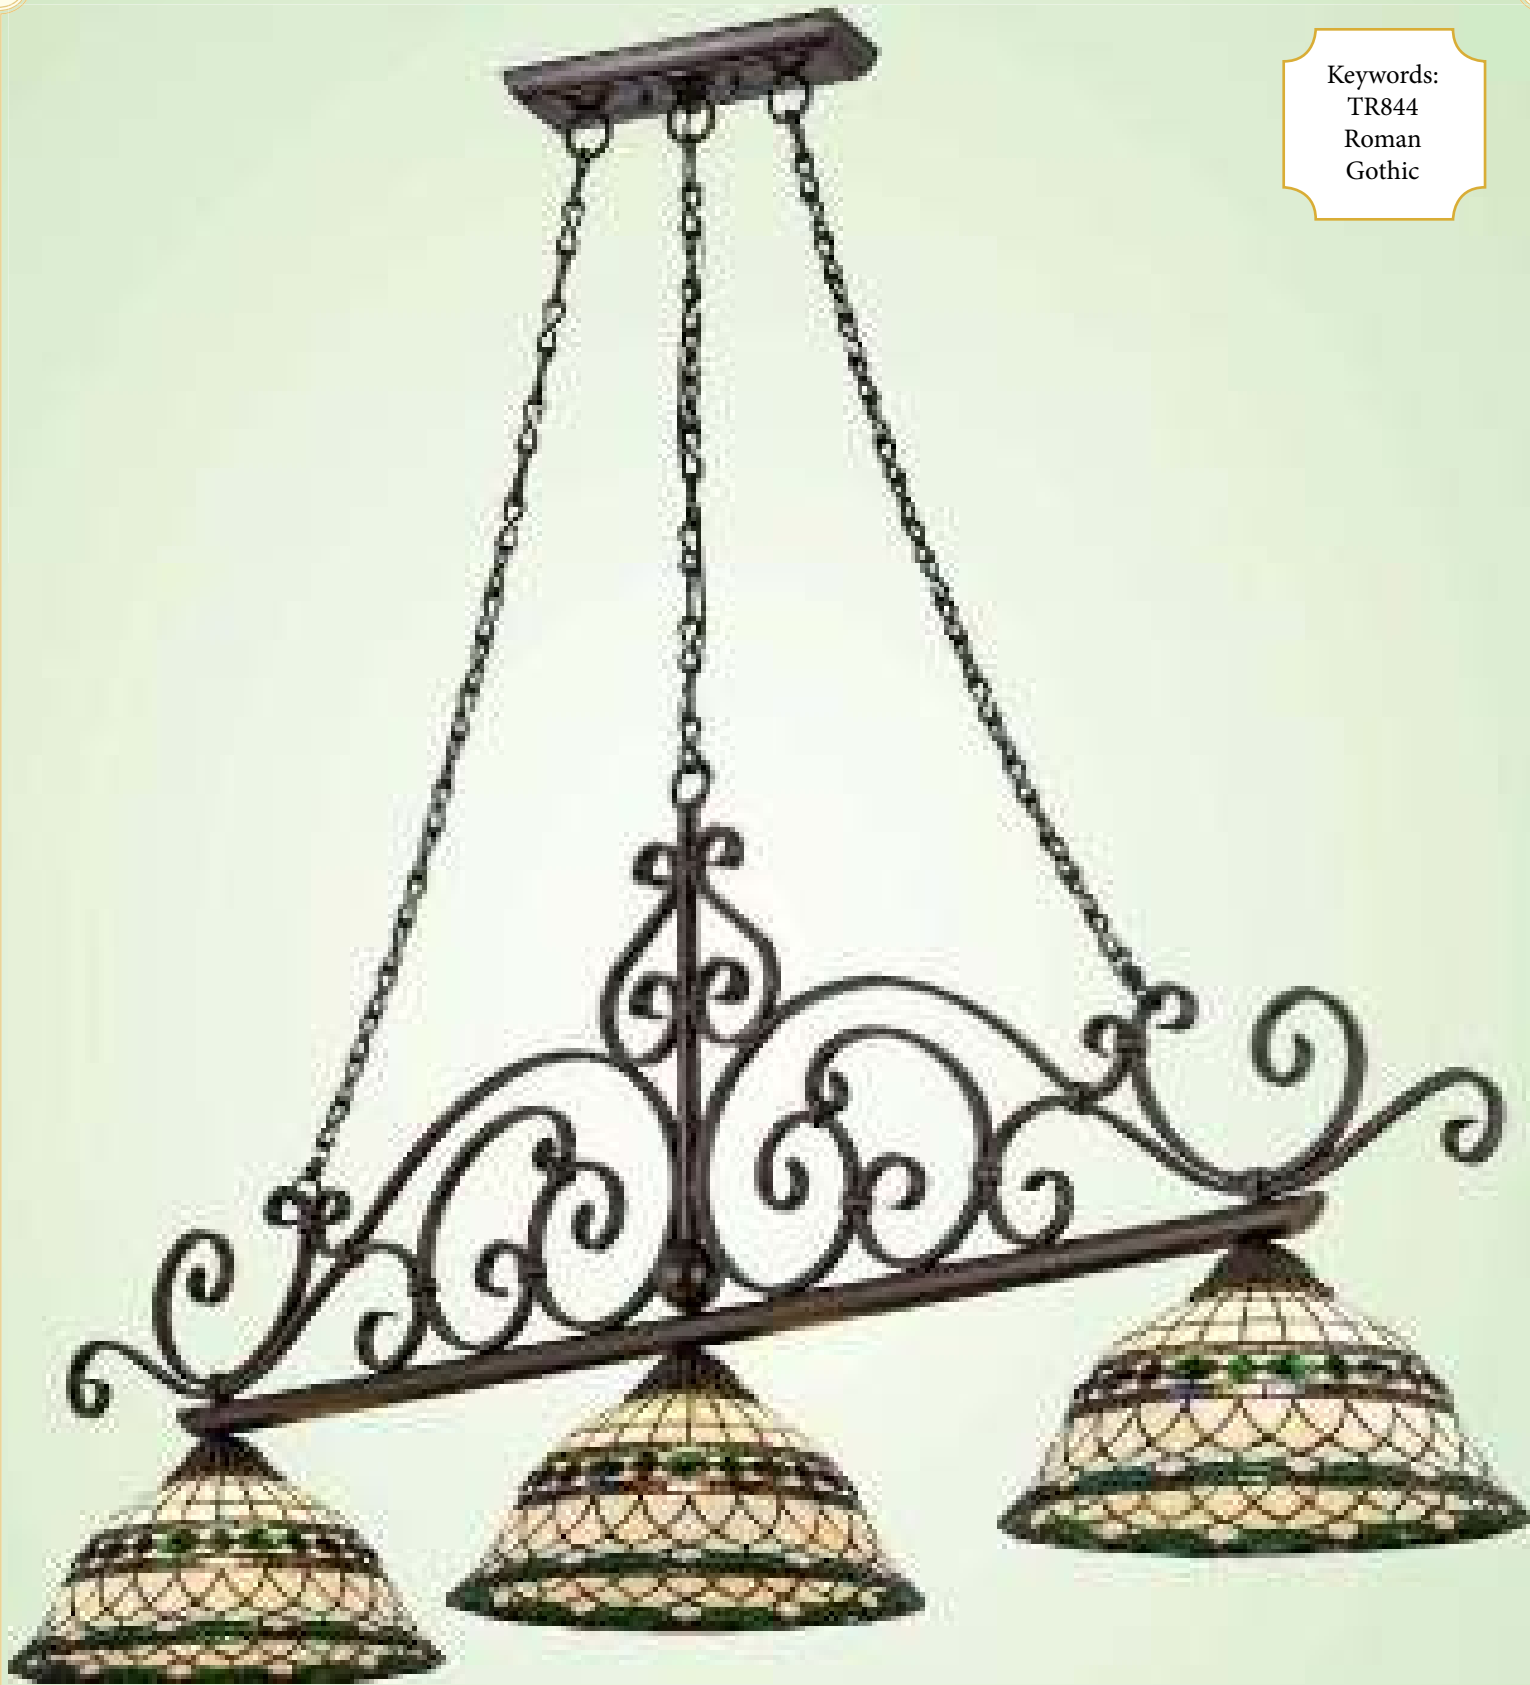

Keywords:
TR844
Roman
Gothic

68212

Tiffany Roman 3 Lt Island Pendant

Total Height: 55" - Total Width: 16" - Total Length: 67.5" - Total Depth: 22"

Shade: 7" Height x 16" Width

Bulb Type: Med x 3- Max Watt: 60 x 3

This Item:
☒ ☒ ☐
Dry Damp Wet
Location Use