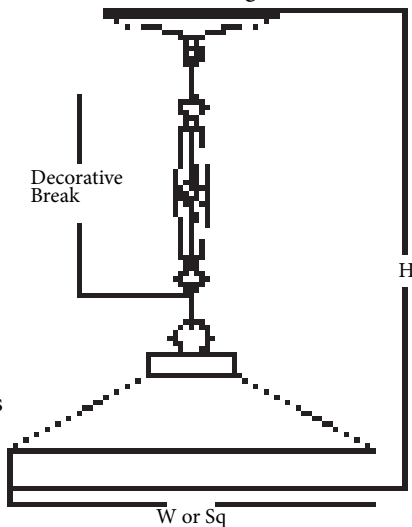

Pendant, Inverted Pendant & Mini Pendant

(H) Minimum Height is measured from top to bottom of fixture including canopy with one link of chain or one link at each end of decorative break. Maximum Height is measured top to bottom of fixture including canopy and all chain.

(W) Width is measured from extreme edges of shade. (Opposing point to opposing point for square, hexagon, octagon)

(Sq) Square measures the length of a side when fixture has four equal sides.