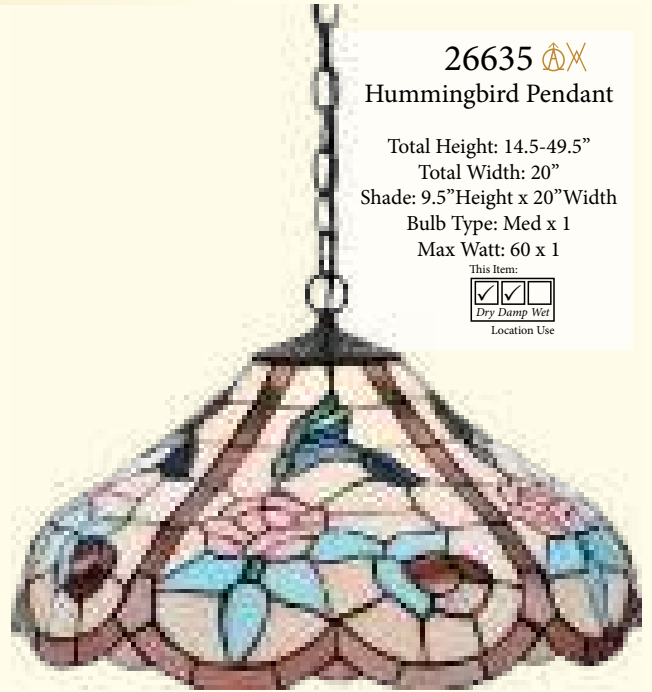

Hummingbird Pendant

Total Height: 14.5-49.5"
 Total Width: 20"
 Shade: 9.5"Height x 20"Width
 Bulb Type: Med x 1
 Max Watt: 60 x 1

This Item:
 Dry Damp Wet
 Location Use

68387 ♀X

Backyard Friends
 Stained Glass Window