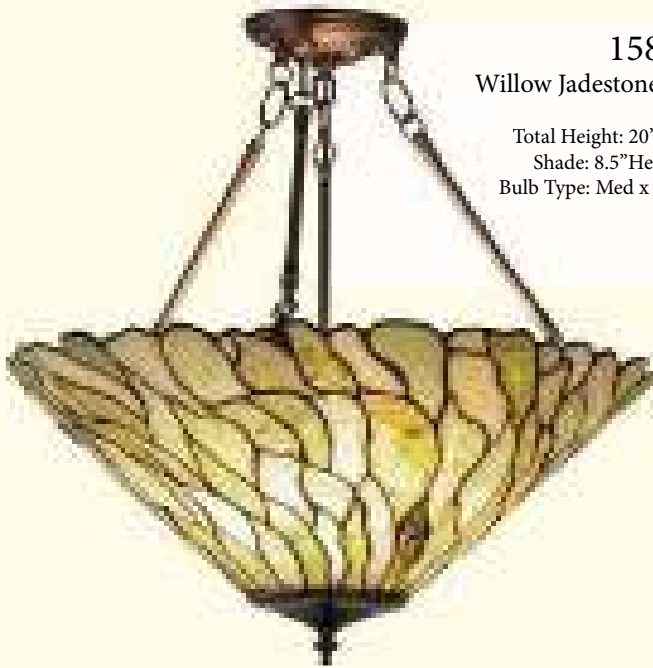

The stunning Willow leaf design becomes luminescent when featured in a variety of lamps and fixtures created with natural Jadestones in earthy hues.

158688 
Willow Jadestone Inverted Pendant

Total Height: 20" - Total Width: 20"
Shade: 8.5"Height x 20"Width
Bulb Type: Med x 3 - Max Watt: 60 x 3