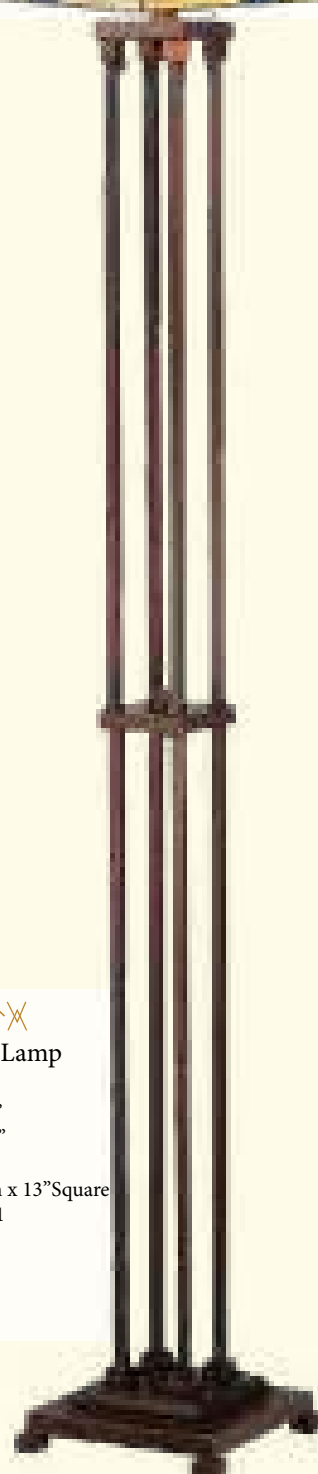

26513 ⚡

Prairie Wheat Table Lamp

Total Height: 22.5"

Total Width: 18.25"

Total Square: 13"

Shade: 6"Height x 18.25"Width x 13"Square

Bulb Type: Med x 1

Max Watt: 60 x 1