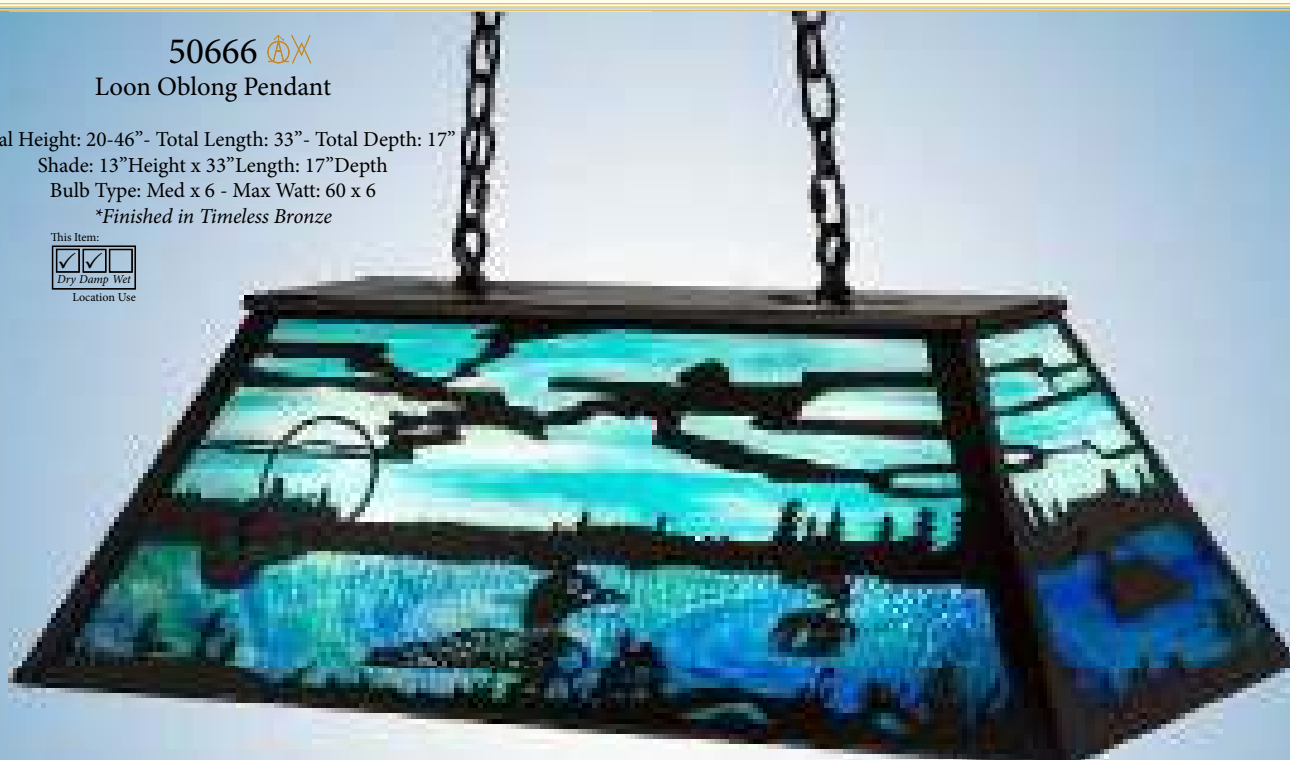

Total Height: 36-65" - Total Width: 22"
Shade: 6"Height x 22"Width
Bulb Type: Med x 4- Max Watt: 60 x 4
*Finished in Antique Copper

50666
Loon Oblong Pendant

Total Height: 20-46" - Total Length: 33" - Total Depth: 17"
Shade: 13"Height x 33"Length: 17"Depth
Bulb Type: Med x 6 - Max Watt: 60 x 6
*Finished in Timeless Bronze