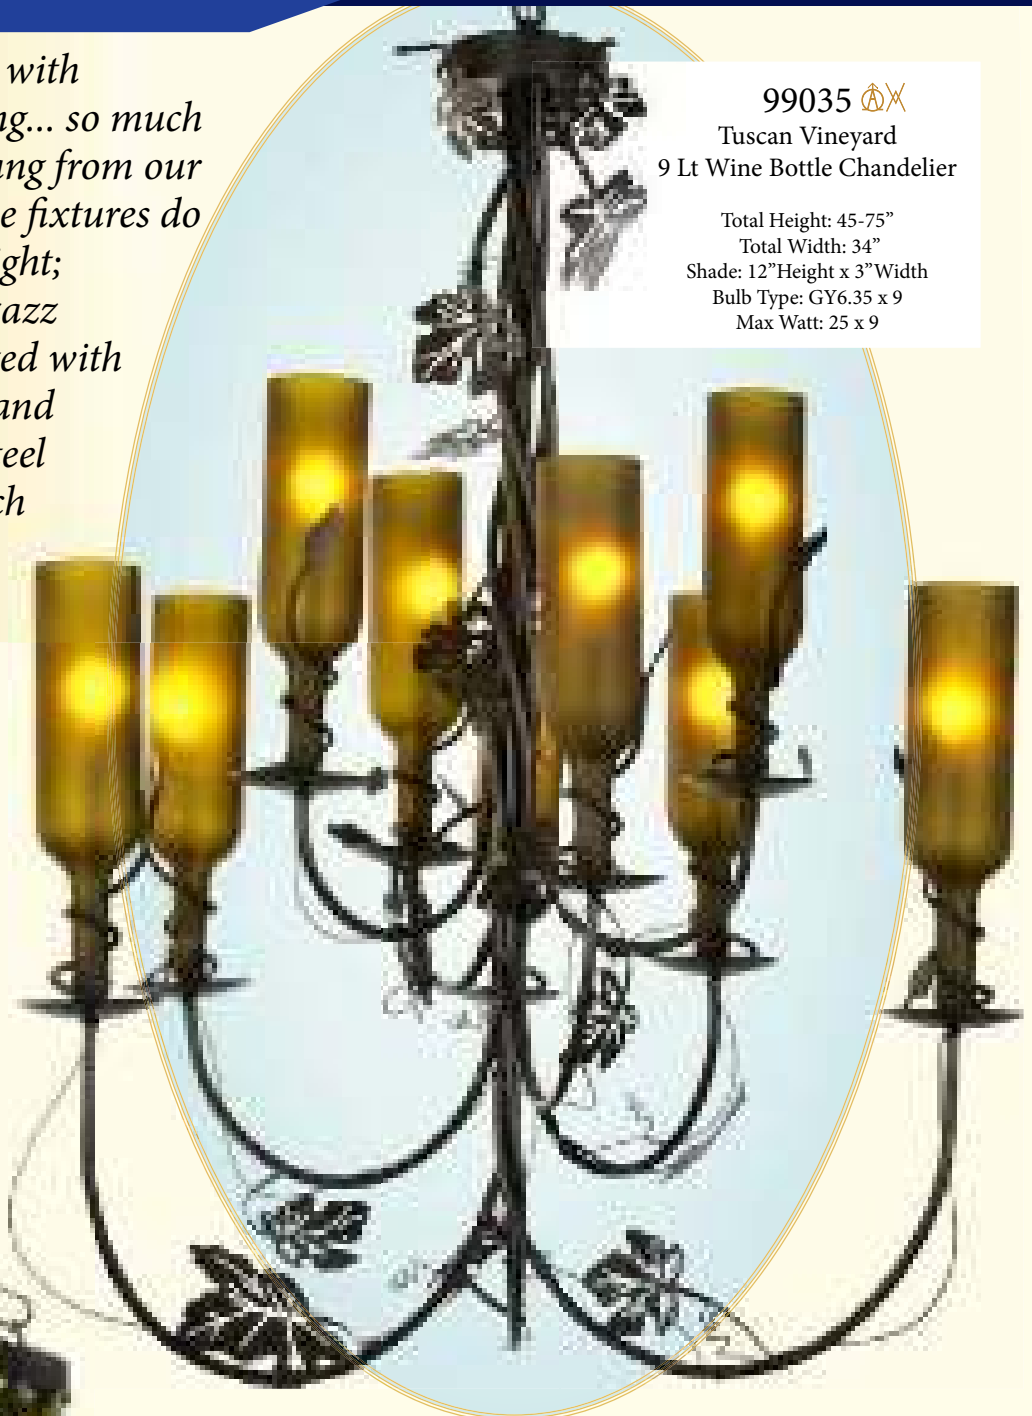

140960
Tuscan Vineyard
Wine Bottle
Wall Sconce

31171
Tuscan Vineyard
Wine Bottle
Mini Pendant

Capture the life of any party with authentic Wine Bottle lighting... so much fun that you may want to hang from our ceiling fixtures, but don't. The fixtures do so much more than deliver light; they add personality and pizzazz to any interior. Custom crafted with authentic glass wine bottles and accented with hand forged steel vines and leaves. Custom-etch bottles with your name, logo or brand.

99035
Tuscan Vineyard
9 Lt Wine Bottle Chandelier

Total Height: 45-75"
Total Width: 34"
Shade: 12"Height x 3"Width
Bulb Type: GY6.35 x 9
Max Watt: 25 x 9