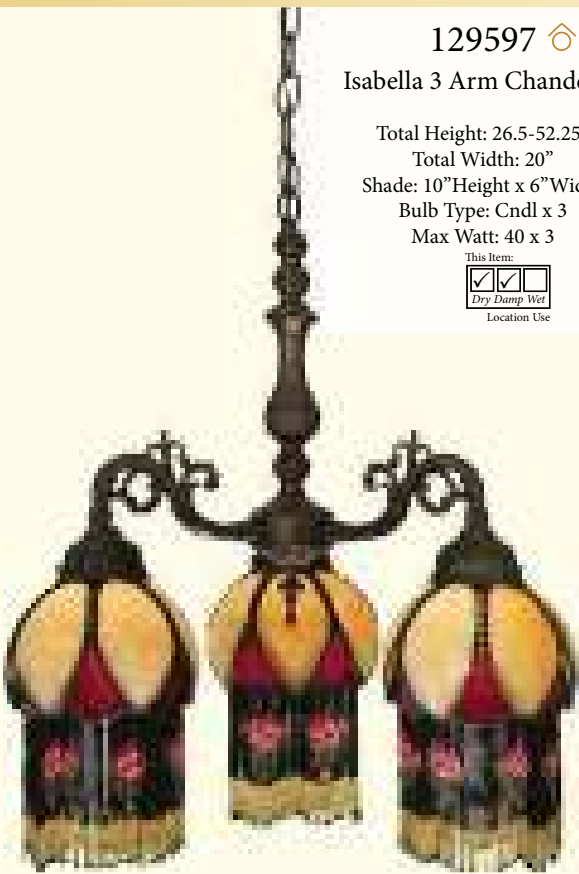

Hand-curved Beige art glass with Cathedral Red accents are paired with color coordinated hand-beaded glass fringe. Nostalgia Classics are created from century-old tools, molds and techniques.

Keywords:
QB575
Isabella
Fringe

129597
Isabella 3 Arm Chandelier

Total Height: 26.5-52.25"
Total Width: 20"
Shade: 10"Height x 6"Width
Bulb Type: Cndl x 3
Max Watt: 40 x 3