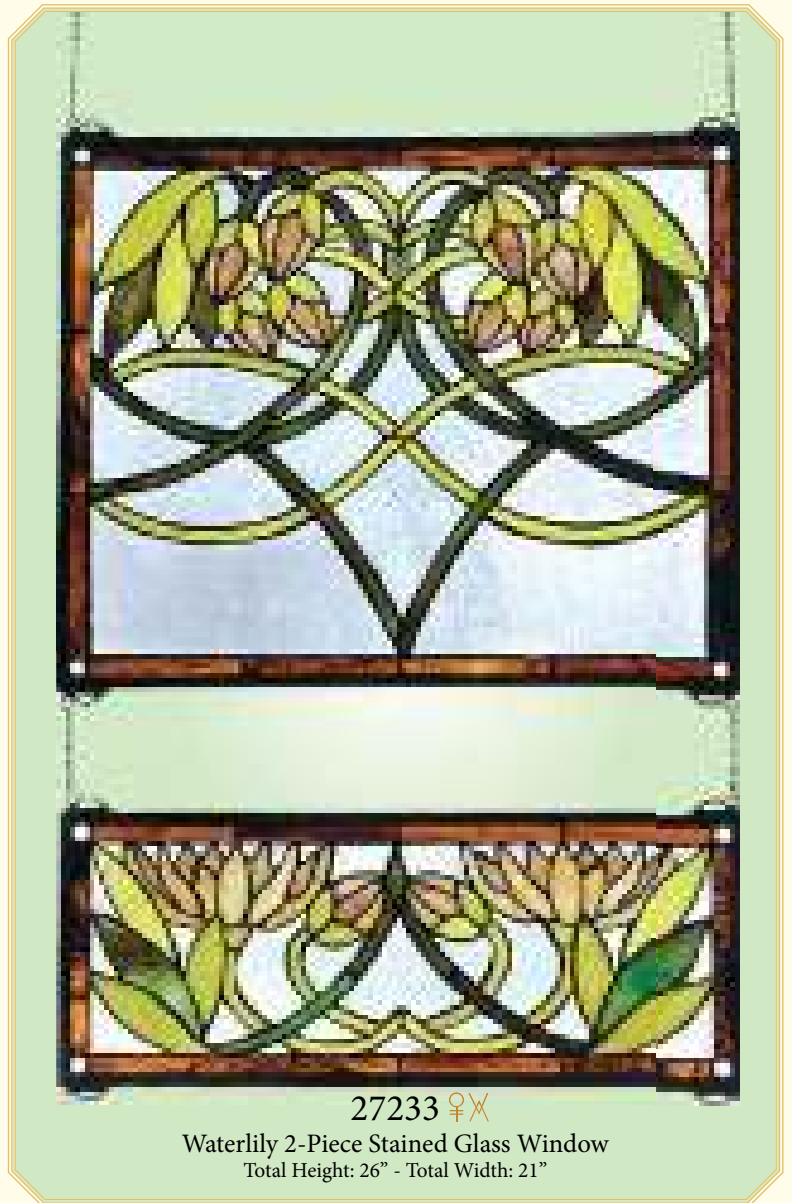

27233 ♀X

Waterlily 2-Piece Stained Glass Window
Total Height: 26" - Total Width: 21"

Mounting brackets and chains are included with most windows. Please contact Customer Service for specific lengths of chain.