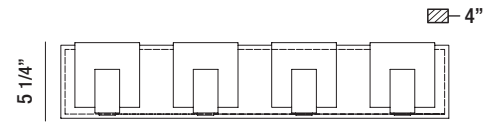

# Canmore

Illuminated frosted acrylic diffusers vertically seated on a chrome frame housing a subtle LED downlight

34"

34145-012 CHROME

5-LIGHT LED BATHBAR  
5 x 8W/LED 3000K/3400lm  
(dimmable)

27"

34144-015 CHROME