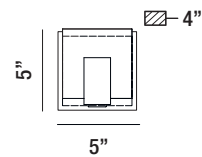

34142-029 BLACK
1-LIGHT LED WALL SCONCE
8W/LED 3000K/720lm
(dimmable)