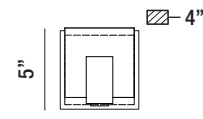

5"

34142-011 CHROME

1-LIGHT LED WALL SCONCE
8W/LED 3000K/720lm
(dimmable)