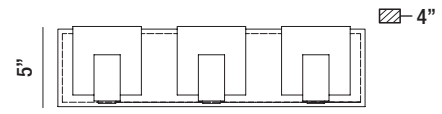

20"

34143-018 CHROME

3-LIGHT LED BATHBAR
3 x 8W/LED 3000K/2000lm
(dimmable)