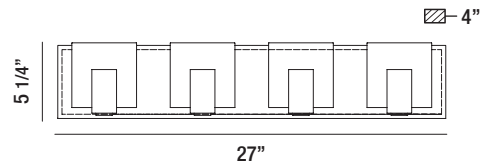

34144-024 BLACK
4-LIGHT LED BATHBAR
4 x 8W/LED 3000K/2700lm
(dimmable)