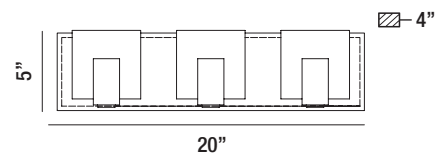

34143-023 BLACK
3-LIGHT LED BATHBAR
3 x 8W/LED 3000K/2000lm
(dimmable)