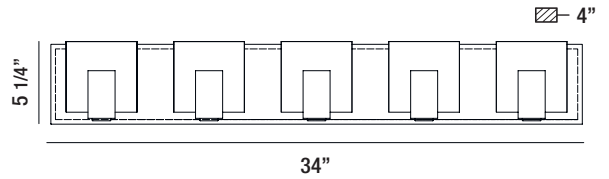

Canmore

Illuminated frosted acrylic diffusers vertically seated on a black frame housing a subtle LED downlight

34145-025 BLACK
5-LIGHT LED BATHBAR
5 x 8W/LED 3000K/3400lm
(dimmable)