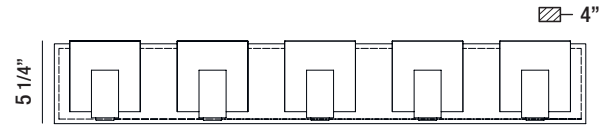

# Canmore

Illuminated frosted acrylic diffusers vertically seated on a chrome frame housing a subtle LED downlight

34"

34145-012 CHROME

5-LIGHT LED BATHBAR  
5 x 8W/LED 3000K/3400lm  
(dimmable)

27"

34144-015 CHROME