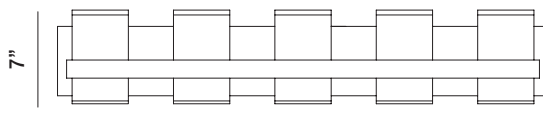

# Cambridge

A strong architectural chrome frame featuring a thick frosted diffuser

3 1/4"

36 1/4"

**35657-019**

5-LIGHT LED BATHBAR  
5 x 7.5W/LED 3000K/3000lm  
(dimmable)

3 1/4"

28 3/4"