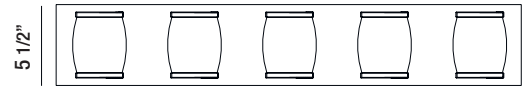

Barile

Barile

Barrel shaped glass shade with polished chrome accents

31652-018

8-LIGHT LINEAR CHANDELIER
8 x 40W/G9/120V
(included)

31651-011

10-LIGHT CHANDELIER
10 x 40W/G9/120V
(included)

Barile

Barrel shaped glass shade with polished chrome accents

4 1/2"

30 3/4"

30046-016

5-LIGHT BATHBAR
5 x 60W/G9/120V
(included)

4 1/2"

24 1/2"

30045-019