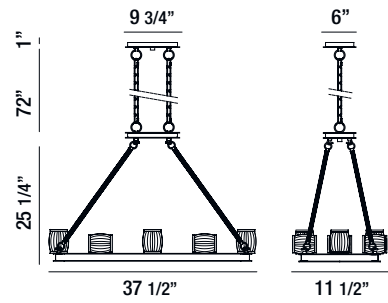

Barile

Barile

Barrel shaped glass shade with polished chrome accents

31652-018

8-LIGHT LINEAR CHANDELIER
8 x 40W/G9/120V
(included)

31651-011

10-LIGHT CHANDELIER
10 x 40W/G9/120V
(included)

Barile

Barrel shaped glass shade with polished chrome accents

4 1/2"

30 3/4"

30046-016

5-LIGHT BATHBAR
5 x 60W/G9/120V
(included)

4 1/2"

24 1/2"

30045-019

4-LIGHT BATHBAR
4 x 60W/G9/120V
(included)

4 1/2"

18"

30044-012

3-LIGHT BATHBAR
3 x 60W/G9/120V
(included)

4 1/2"

5 1/2"

30043-015