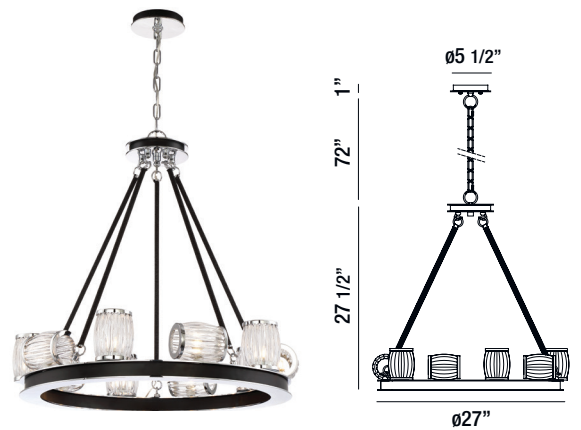

Barile

Barile

Barrel shaped glass shade with polished chrome accents

31652-018

8-LIGHT LINEAR CHANDELIER
8 x 40W/G9/120V
(included)

31651-011

10-LIGHT CHANDELIER
10 x 40W/G9/120V
(included)

Barile

Barrel shaped glass shade with polished chrome accents

4 1/2"

30 3/4"

30046-016

5-LIGHT BATHBAR
5 x 60W/G9/120V
(included)

4 1/2"

24 1/2"

30045-019

4-LIGHT BATHBAR
4 x 60W/G9/120V
(included)

4 1/2"

18"

30044-012

3-LIGHT BATHBAR
3 x 60W/G9/120V
(included)

4 1/2"

5 1/2"

30043-015