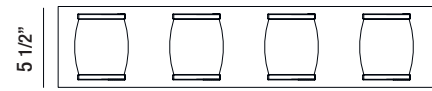

Barrel shaped glass shade with polished chrome accents

4 1/2"

30 3/4"

30046-016

5-LIGHT BATHBAR
5 x 60W/G9/120V
(included)

4 1/2"

24 1/2"

30045-019