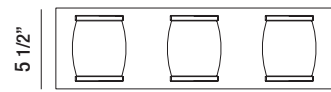

18"

30044-012

3-LIGHT BATHBAR
3 x 60W/G9/120V
(included)