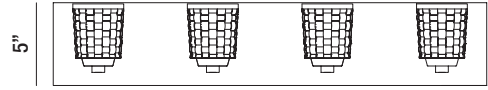

# Banbury

Woven wicker glass styled vanity

5 1/4"

33 3/4"

**35649-014**

5-LIGHT LED BATHBAR  
5 x 6W/LED 3000K/2400lm  
(dimmable)

5 1/4"

26 3/4"