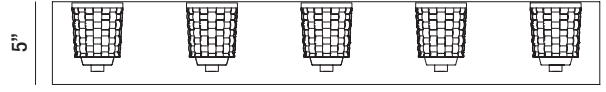

# Banbury

Woven wicker glass styled vanity

5 1/4"

33 3/4"

**35649-014**

5-LIGHT LED BATHBAR  
5 x 6W/LED 3000K/2400lm  
(dimmable)

5 1/4"

26 3/4"