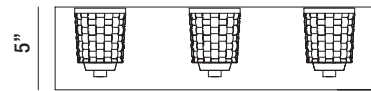

19 1/2"

35647-010

3-LIGHT LED BATHBAR
3 x 6W/LED 3000K/1440lm
(dimmable)

5 1/4"

5"

35646-013

1-LIGHT LED WALL SCONCE
1 x 6W/LED 3000K/470lm
(dimmable)