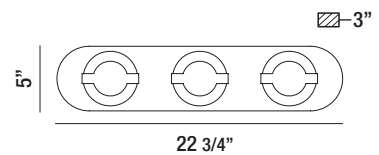

Balewood

Rounded chrome and frosted acrylic house this modern LED

35666-011

5-LIGHT LED BATHBAR
5 x 7W/LED 3000K/2800lm
(dimnable)

35665-014

4-LIGHT LED BATHBAR
4 x 7W/LED 3000K/2240lm
(dimnable)

35664-017

3-LIGHT LED BATHBAR
3 x 7W/LED 3000K/1680lm
(dimnable)