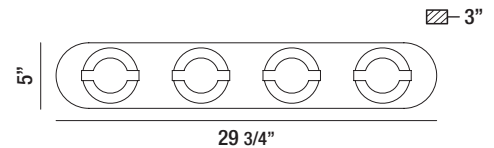

Balewood

Rounded chrome and frosted acrylic house this modern LED

35666-011

5-LIGHT LED BATHBAR
5 x 7W/LED 3000K/2800lm
(dimnable)

35665-014

4-LIGHT LED BATHBAR
4 x 7W/LED 3000K/2240lm
(dimnable)

35664-017

3-LIGHT LED BATHBAR
3 x 7W/LED 3000K/1680lm
(dimnable)