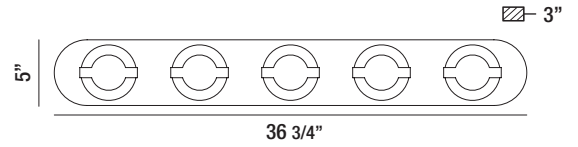

Balewood

Rounded chrome and frosted acrylic house this modern LED

35666-011

5-LIGHT LED BATHBAR
5 x 7W/LED 3000K/2800lm
(dimnable)

35665-014

4-LIGHT LED BATHBAR
4 x 7W/LED 3000K/2240lm
(dimnable)

35664-017

3-LIGHT LED BATHBAR
3 x 7W/LED 3000K/1680lm
(dimnable)