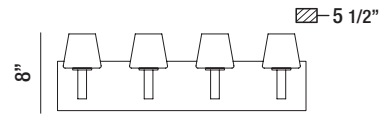

Anglo

Tapered cube opal glass diffuser with polished chrome or nickel backplate

32 3/4"

23044-012 CHROME

23044-029 SATIN NICKEL

5-LIGHT BATHBAR
5 x 60W/G9/120V
(included)

25 3/4"

23043-015 CHROME