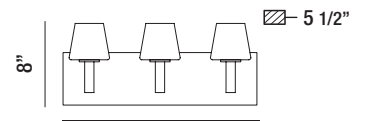

19"

23042-018 CHROME

23042-025 SATIN NICKEL

3-LIGHT BATHBAR
3 x 60W/G9/120V
(included)