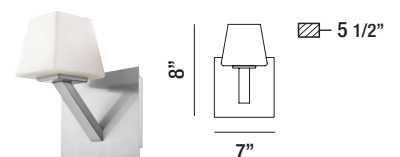

Anglo

Tapered cube opal glass diffuser with polished chrome or nickel backplate

32 3/4"

23044-012 CHROME

23044-029 SATIN NICKEL

5-LIGHT BATHBAR
5 x 60W/G9/120V
(included)

25 3/4"

23043-015 CHROME

23043-022 SATIN NICKEL

4-LIGHT BATHBAR
4 x 60W/G9/120V
(included)

19"

23042-018 CHROME

23042-025 SATIN NICKEL

3-LIGHT BATHBAR
3 x 60W/G9/120V
(included)

23041-028 SATIN NICKEL

1-LIGHT WALL SCONCE
1 x 60W/G9/120V
(included)