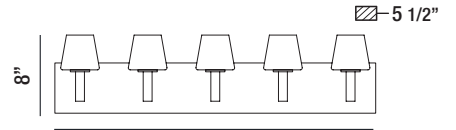

Anglo

Tapered cube opal glass diffuser with polished chrome or nickel backplate

32 3/4"

23044-012 CHROME

23044-029 SATIN NICKEL

5-LIGHT BATHBAR
5 x 60W/G9/120V
(included)

25 3/4"

23043-015 CHROME