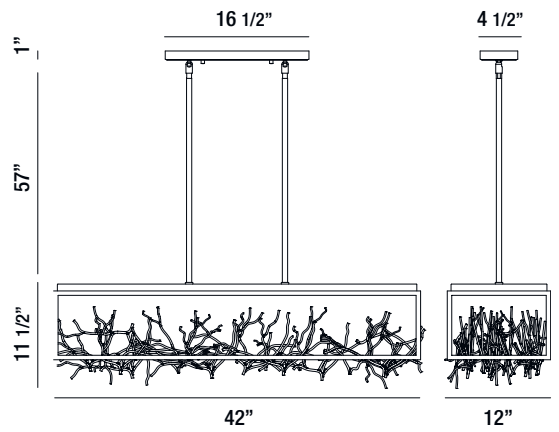

W:6" | H:48" | Ext:6¼"

Canopy: 48" x 6¼"

36W LED

3000K

2850 Lumens

Dimmable

-015
BRONZE + GOLD

-022
BLACK + SILVER

B 38639* **LED**
4-Light LED Wall Sconce

W:6" | H:30" | Ext:6¼"

Canopy: 30" x 6¼"

24W LED

3000K

1920 Lumens

Dimmable

-012
BRONZE + GOLD

-029
BLACK + SILVER

***MOUNT VERTICAL OR HORIZONTAL**

Aerie

Aerie

Delicate gilded branches floating elegantly within a linear frame

35642-015*

RECTANGULAR LED CHANDELIER
48W/LED 3000K/3800lm
(dimnable)

*COMES WITH 3"+6"+12"+18"+18" EXTENSION RODS