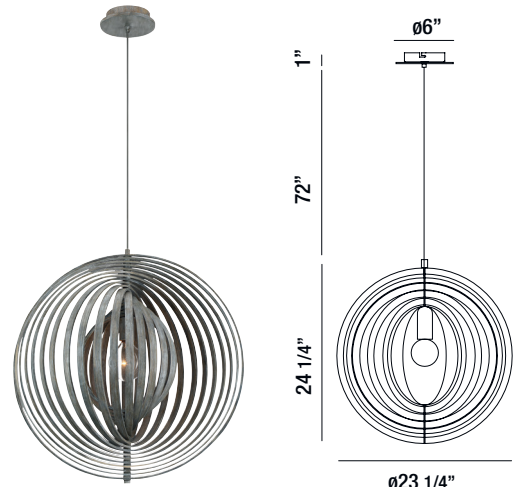

Abruzzo

Abruzzo

Sleek, configurable wood rings encase ambient lighting

31872-010 NATURAL WOOD
31872-017 WEATHERED GREY

1-LIGHT LARGE PENDANT
1 x 60W/A19 E26/120V

31873-017 NATURAL WOOD
31873-025 WEATHERED GREY

1-LIGHT MEDIUM PENDANT
1 x 60W/A19 E26/120V

31874-014 NATURAL WOOD
31874-033 WEATHERED GREY

1-LIGHT SMALL PENDANT
1 x 60W/A19 E26/120V