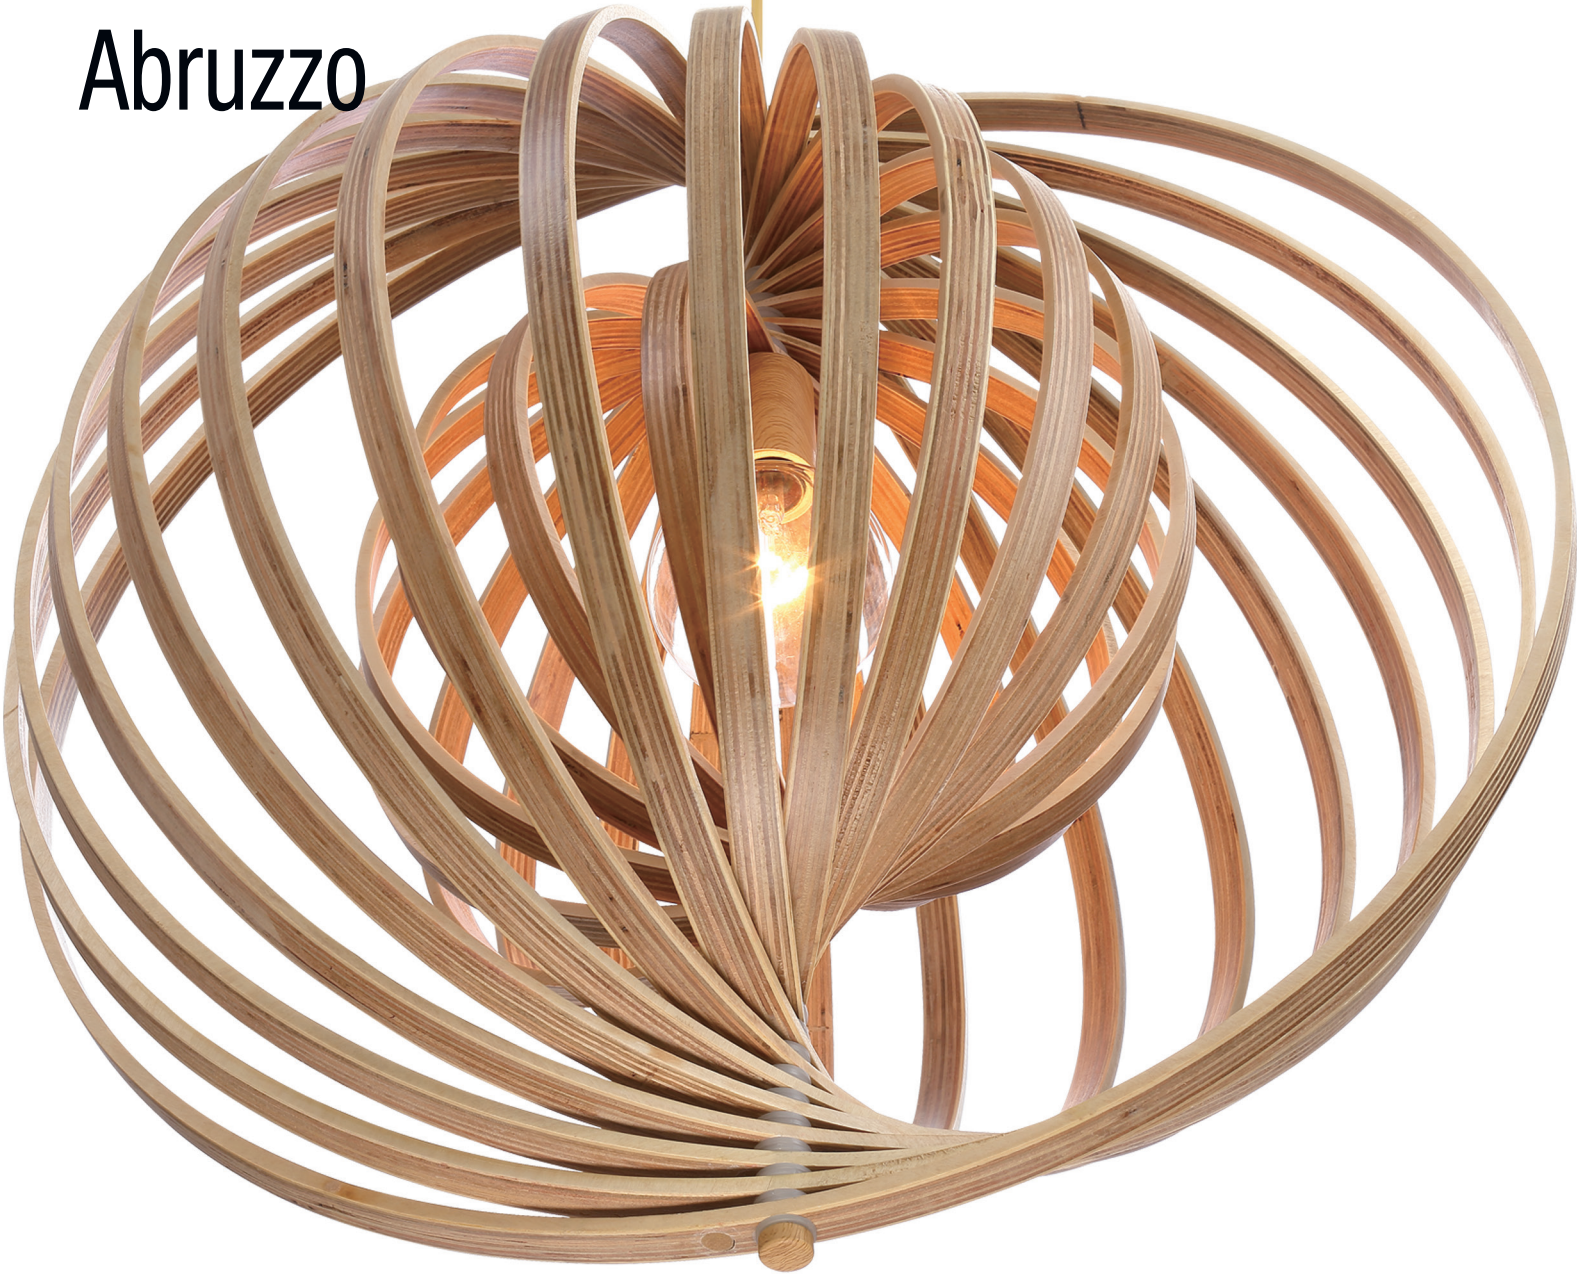

Abruzzo

Abruzzo

Sleek, configurable wood rings encase ambient lighting

31872-010 NATURAL WOOD
31872-017 WEATHERED GREY

1-LIGHT LARGE PENDANT
1 x 60W/A19 E26/120V

31873-017 NATURAL WOOD
31873-025 WEATHERED GREY

1-LIGHT MEDIUM PENDANT
1 x 60W/A19 E26/120V

31874-014 NATURAL WOOD
31874-033 WEATHERED GREY

1-LIGHT SMALL PENDANT
1 x 60W/A19 E26/120V