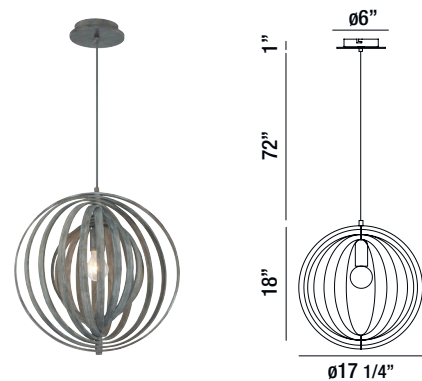

Abruzzo

Abruzzo

Sleek, configurable wood rings encase ambient lighting

31872-010 NATURAL WOOD
31872-017 WEATHERED GREY

1-LIGHT LARGE PENDANT
1 x 60W/A19 E26/120V

31873-017 NATURAL WOOD
31873-025 WEATHERED GREY

1-LIGHT MEDIUM PENDANT
1 x 60W/A19 E26/120V

31874-014 NATURAL WOOD
31874-033 WEATHERED GREY

1-LIGHT SMALL PENDANT
1 x 60W/A19 E26/120V