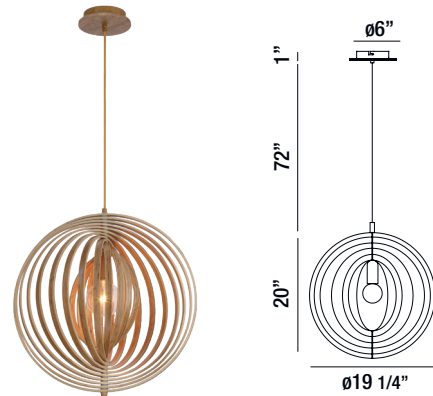

Abruzzo

Abruzzo

Sleek, configurable wood rings encase ambient lighting

31872-010 NATURAL WOOD
31872-017 WEATHERED GREY

1-LIGHT LARGE PENDANT
1 x 60W/A19 E26/120V

31873-017 NATURAL WOOD
31873-025 WEATHERED GREY

1-LIGHT MEDIUM PENDANT
1 x 60W/A19 E26/120V

31874-014 NATURAL WOOD
31874-033 WEATHERED GREY

1-LIGHT SMALL PENDANT
1 x 60W/A19 E26/120V