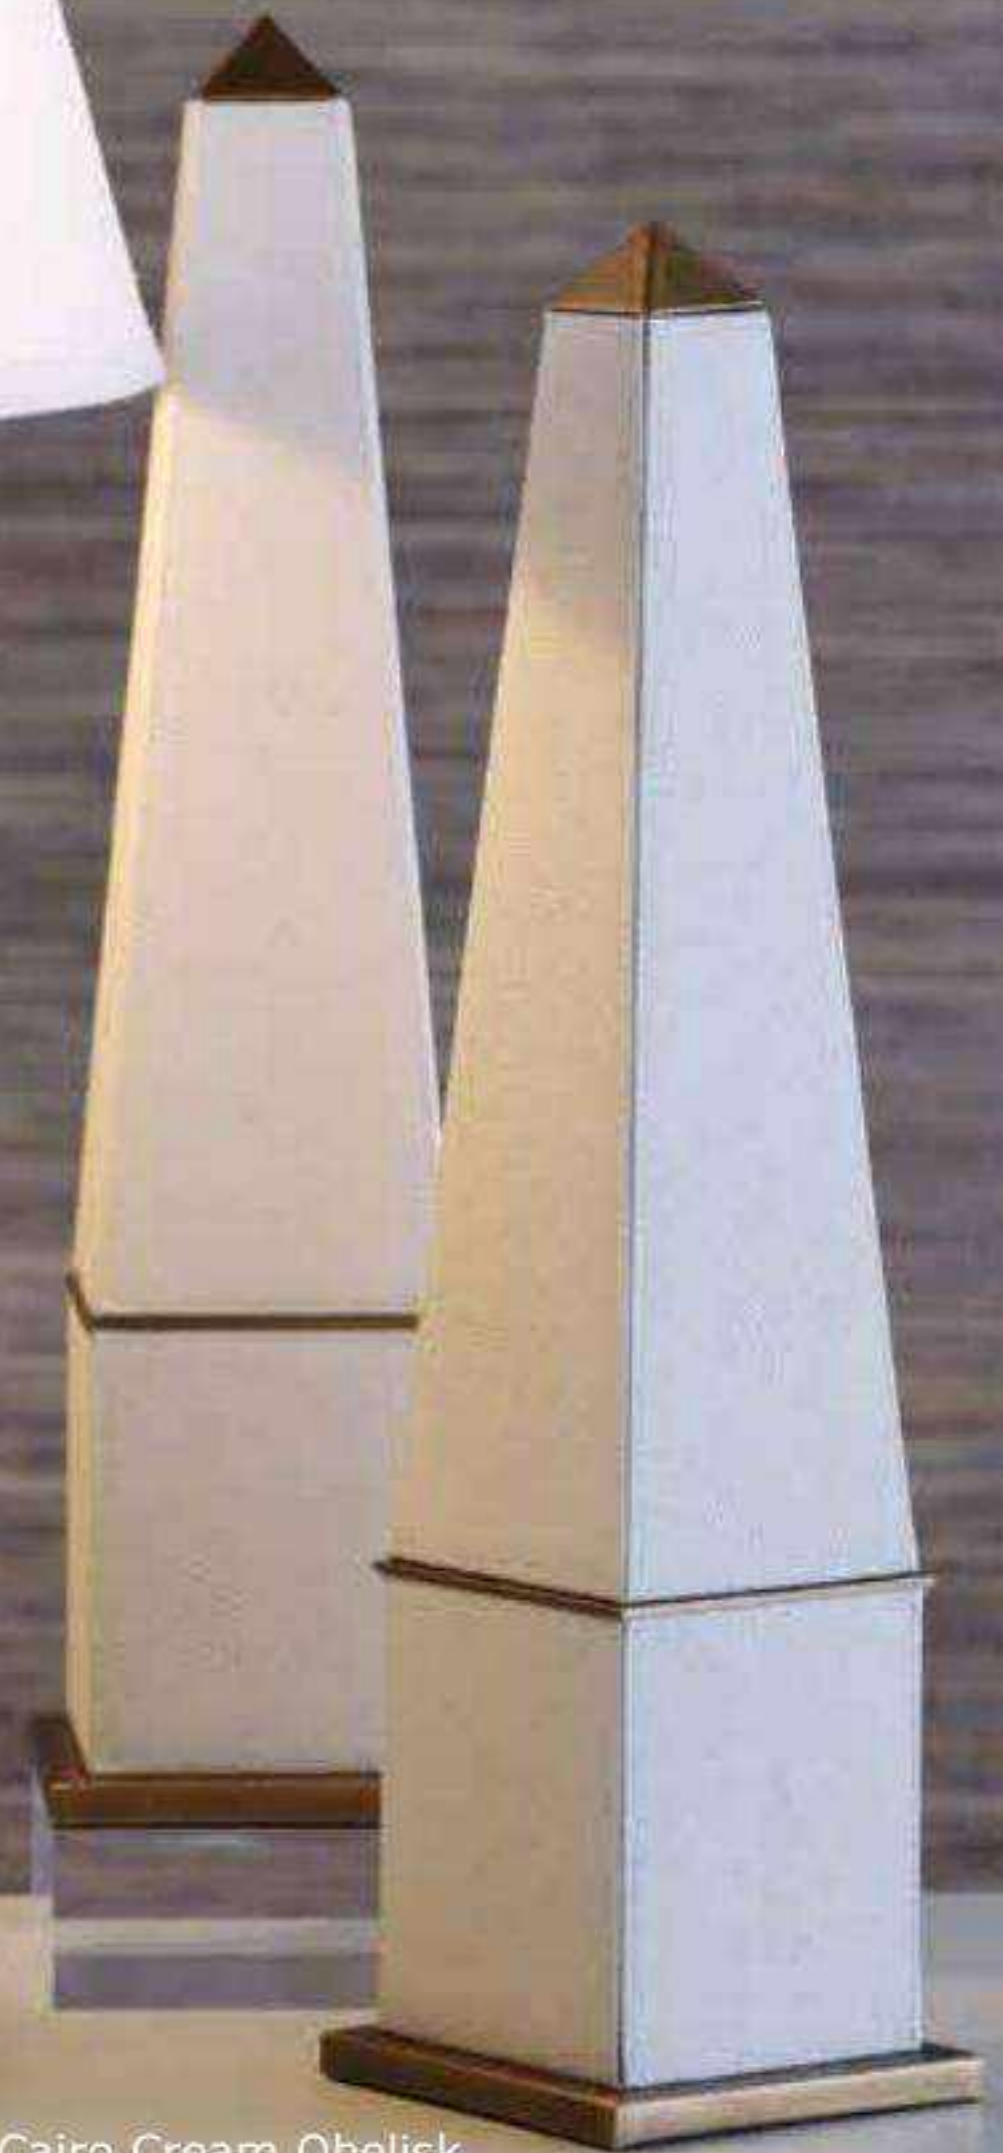

Cairo Cream Obelisk

ACFS-310-09
20" h x 5" w x 5" d

Faux shagreen with aged brass
accents. Sold individually.