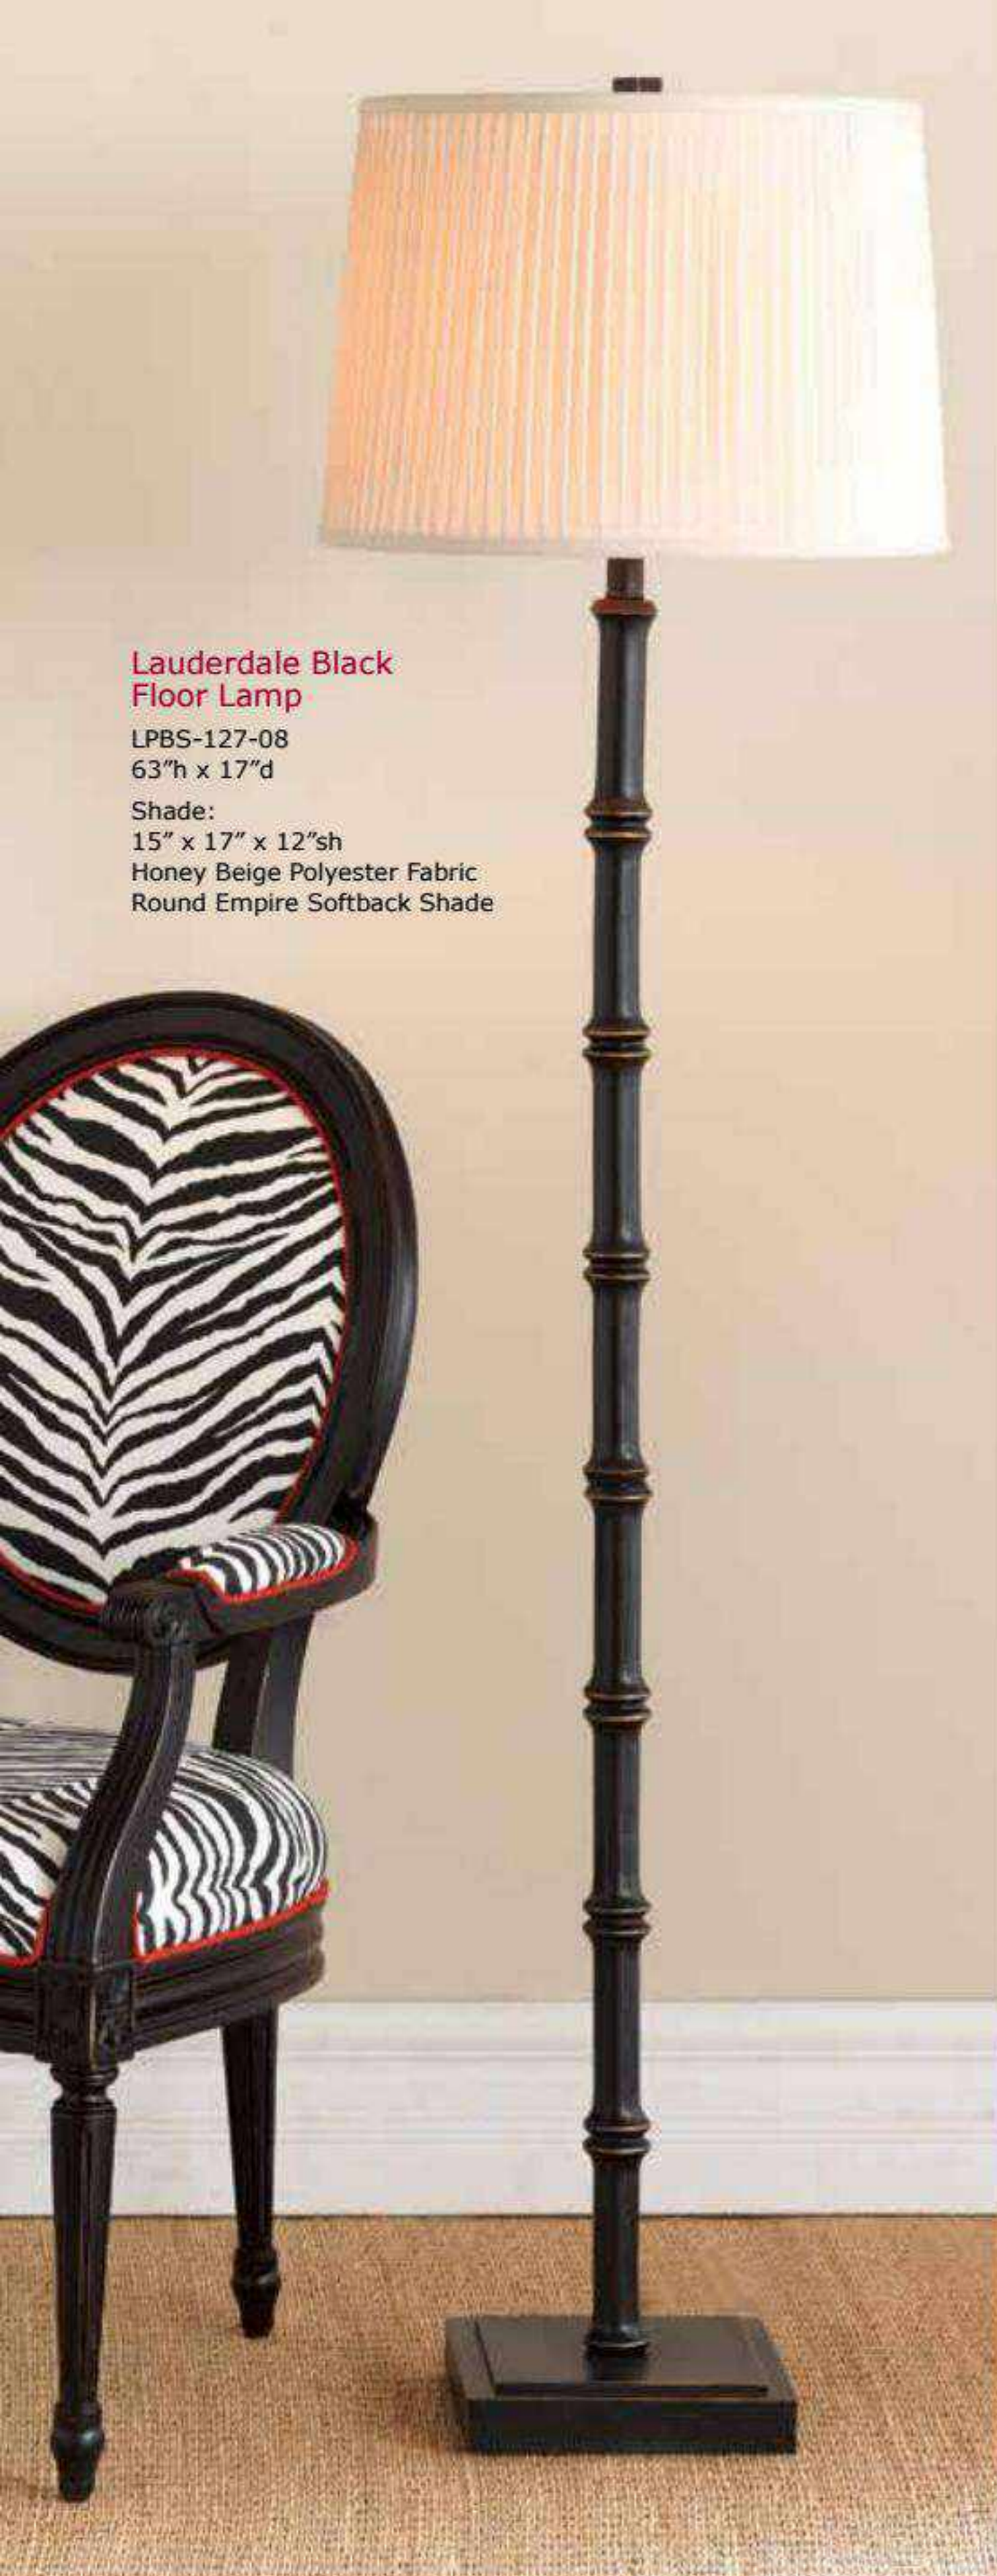

**Blake Gold Accent
Table**
with tuscan marble top
AFDS-128-04
23"h x 10"w x 10"d

Rialto Gold Marble Lamp
LPAS-215-02
34"h x 16"d
Shade:
16" x 16" x 11"sh
Seed Pearl Polyester Fabric
Round Drum Hardback Shade