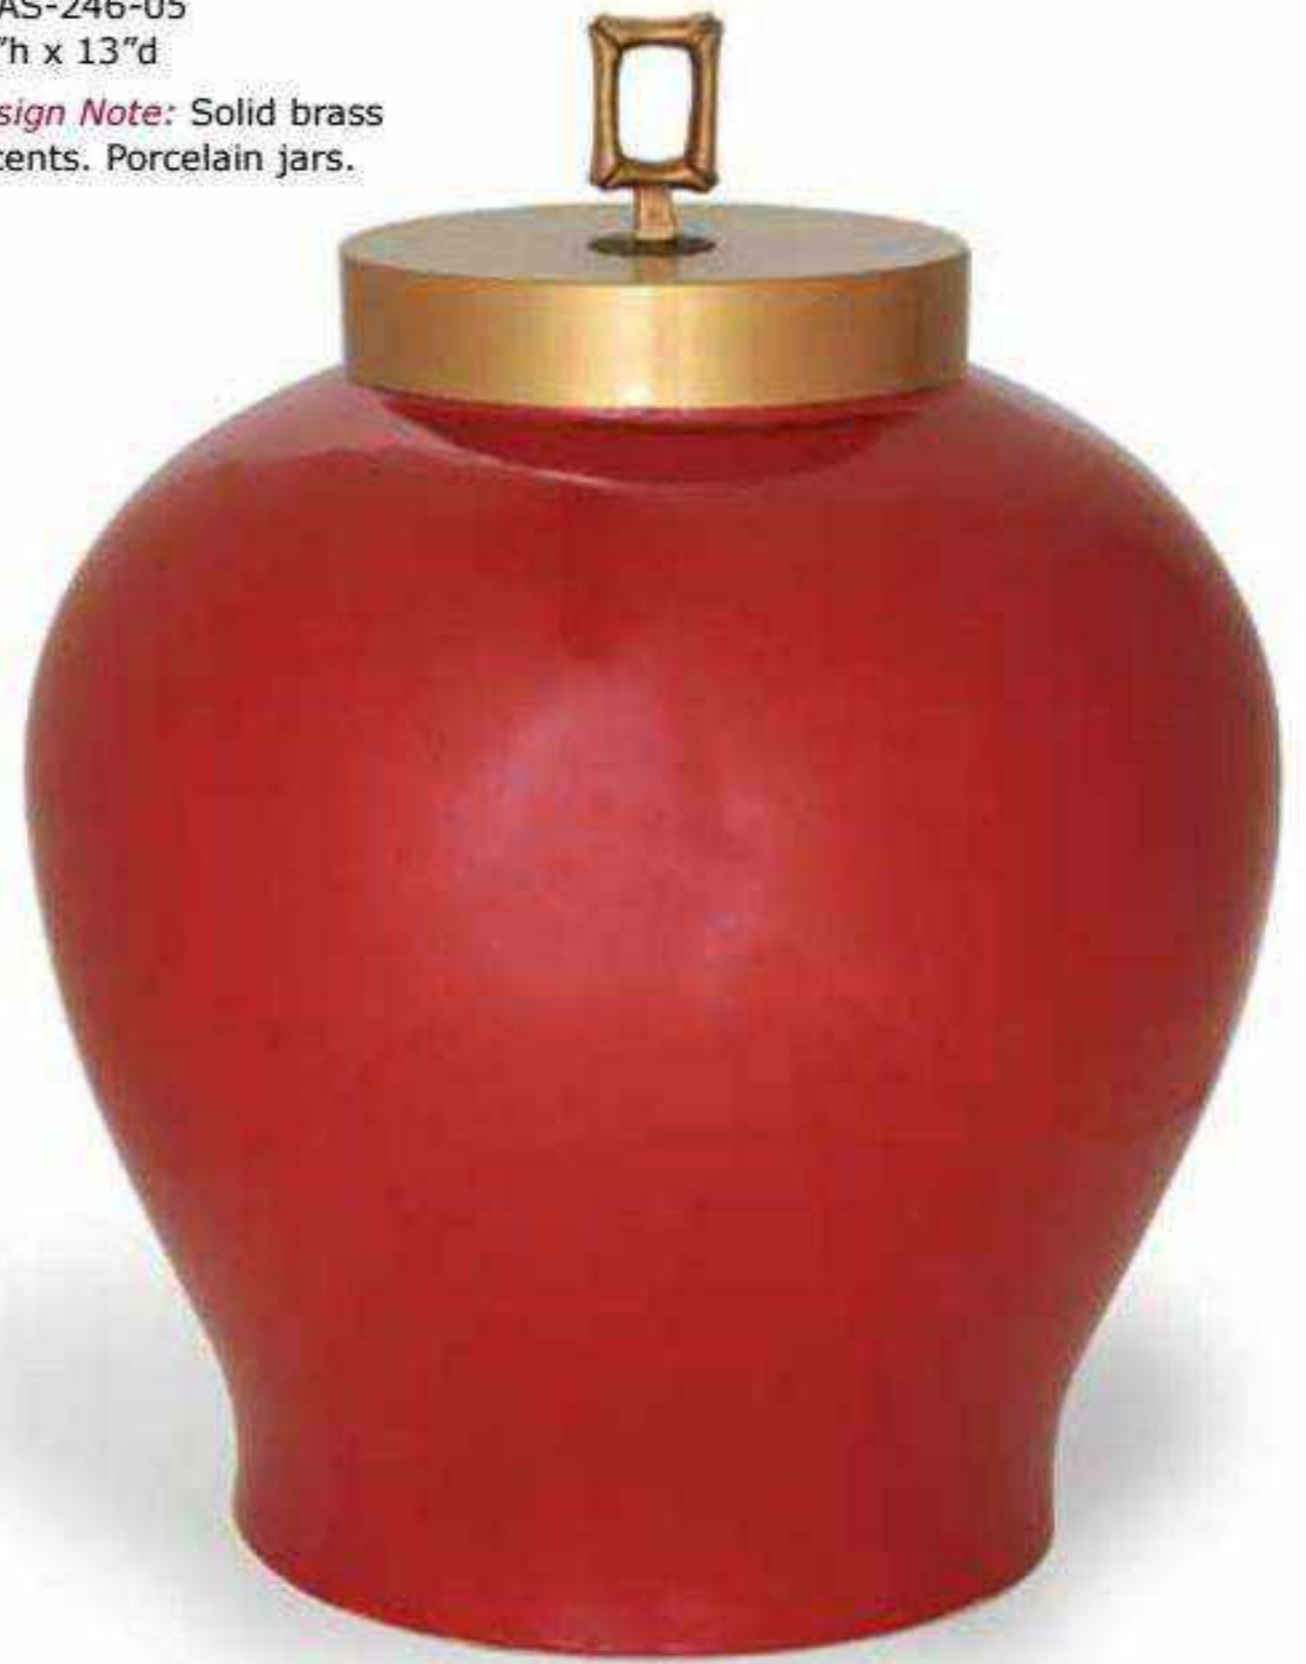

Design Note: Gold finished metal.

Detail: Leather wrapped floor lamp.

Melrose Ruby Jar

ACAS-246-05
15" h x 13" d

Design Note: Solid brass accents. Porcelain jars.

Melrose Ruby Lamp

LPAS-246-03
32" h x 17" w x 11" d