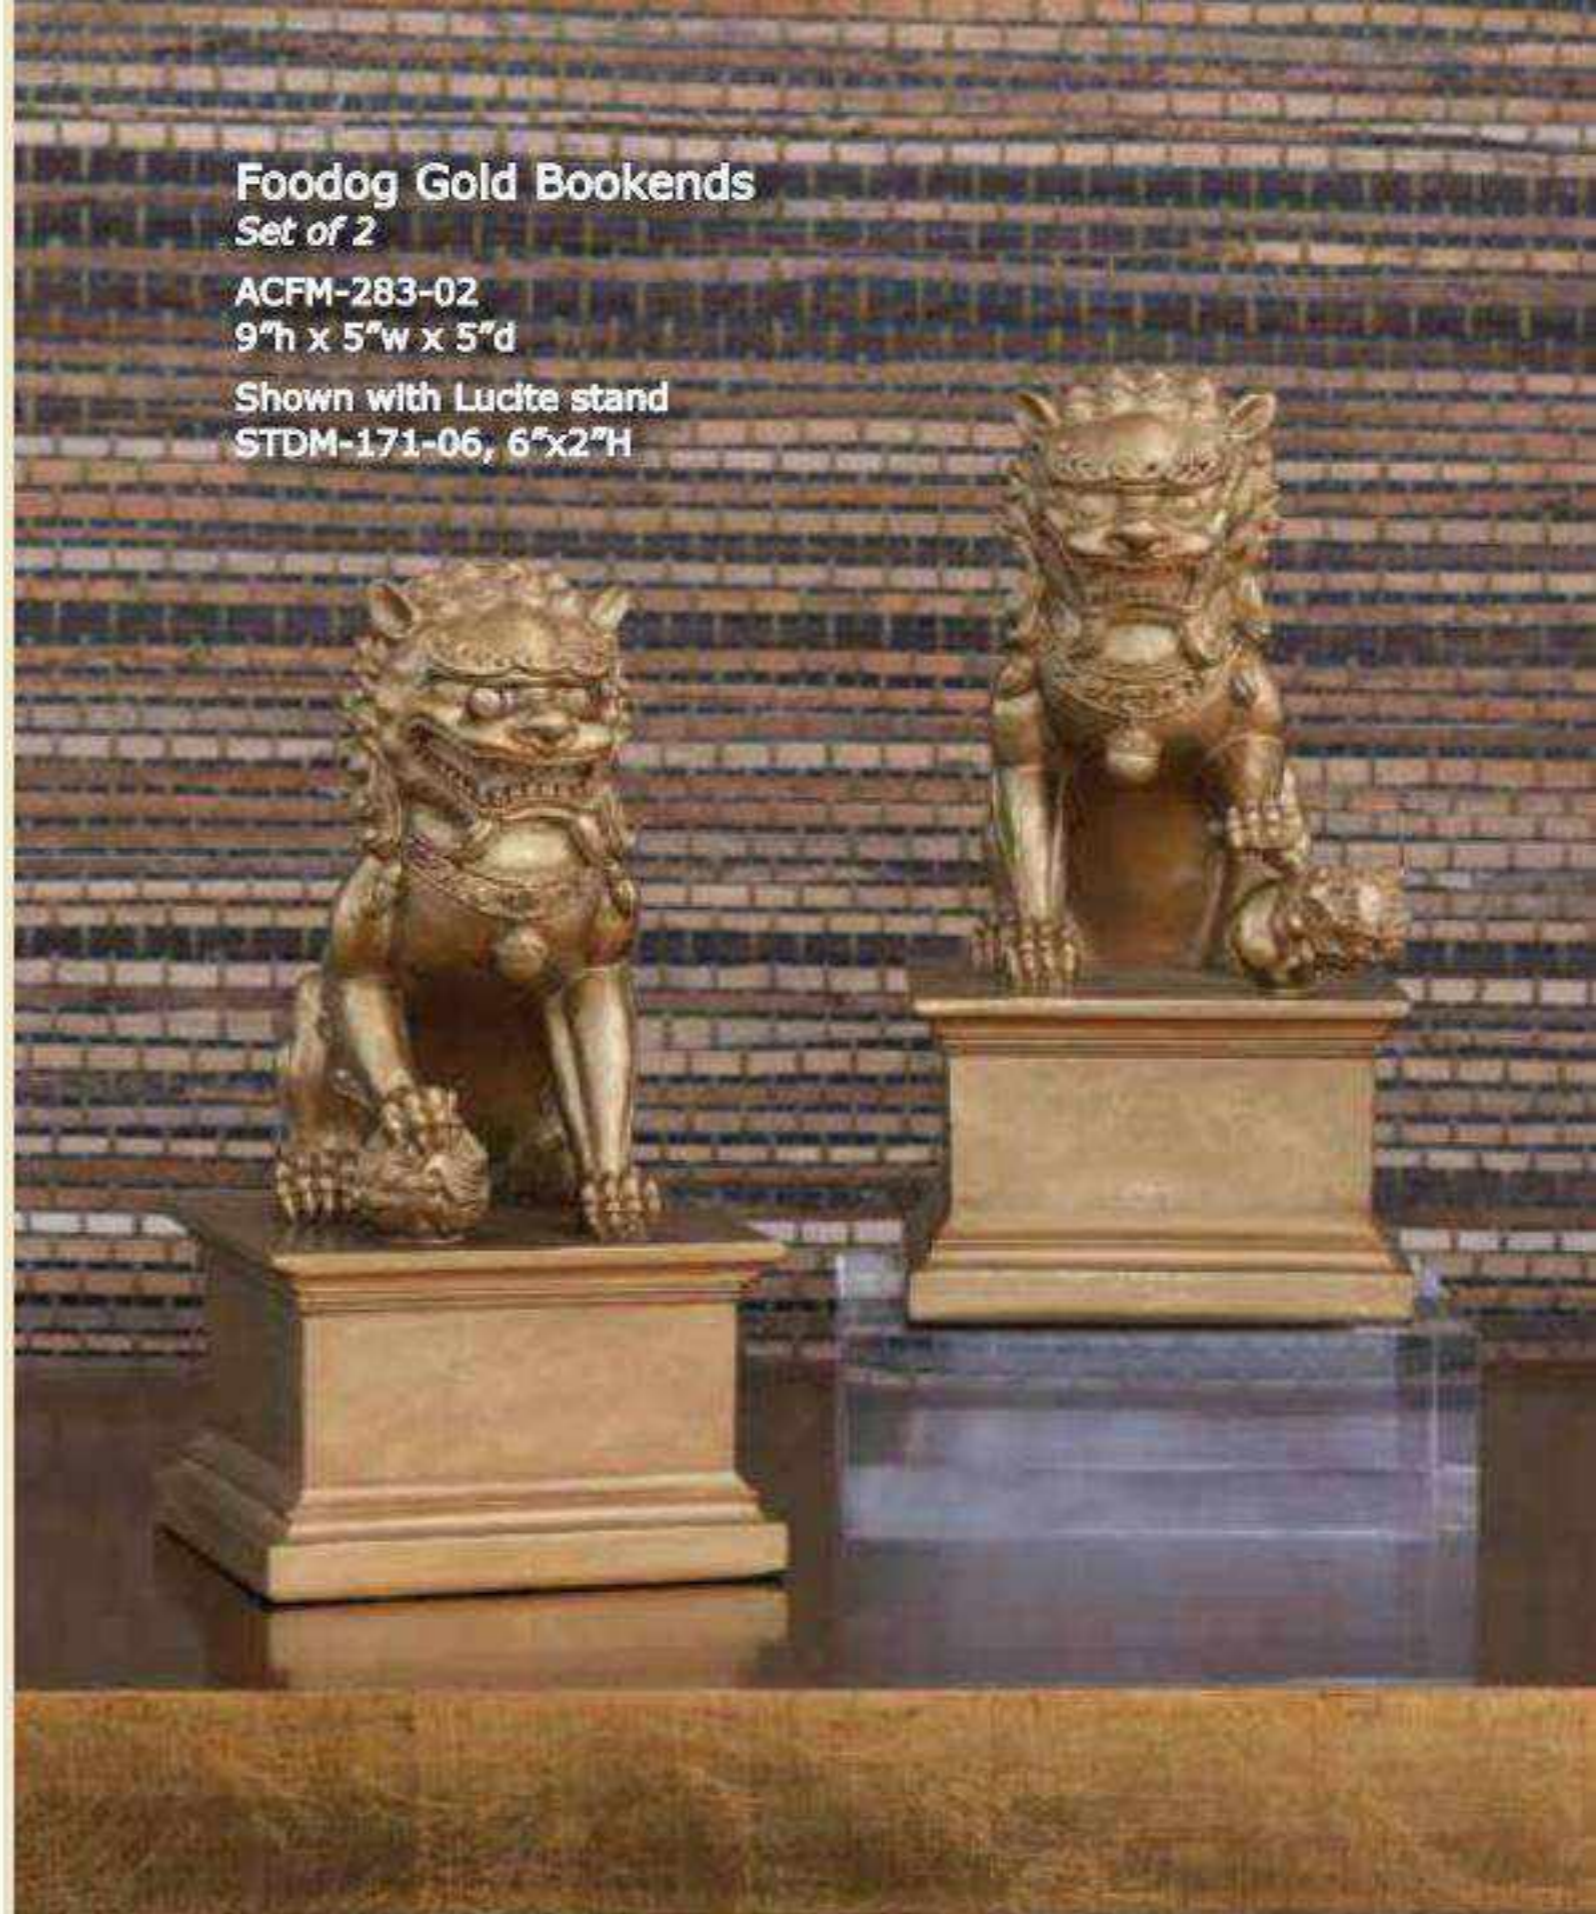

Shade:
18" x 20" x 13"sh
Ivory Polyester Fabric
Tapered Round Hardback Shade

Leopard Jar
ACAS-296-02
20"h x 12"w x 5"d
Solid brass hardware

Foodog Gold Bookends

Set of 2

ACFM-283-02
9"h x 5"w x 5"d

Shown with Lucite stand
STDM-171-06, 6"x2"H