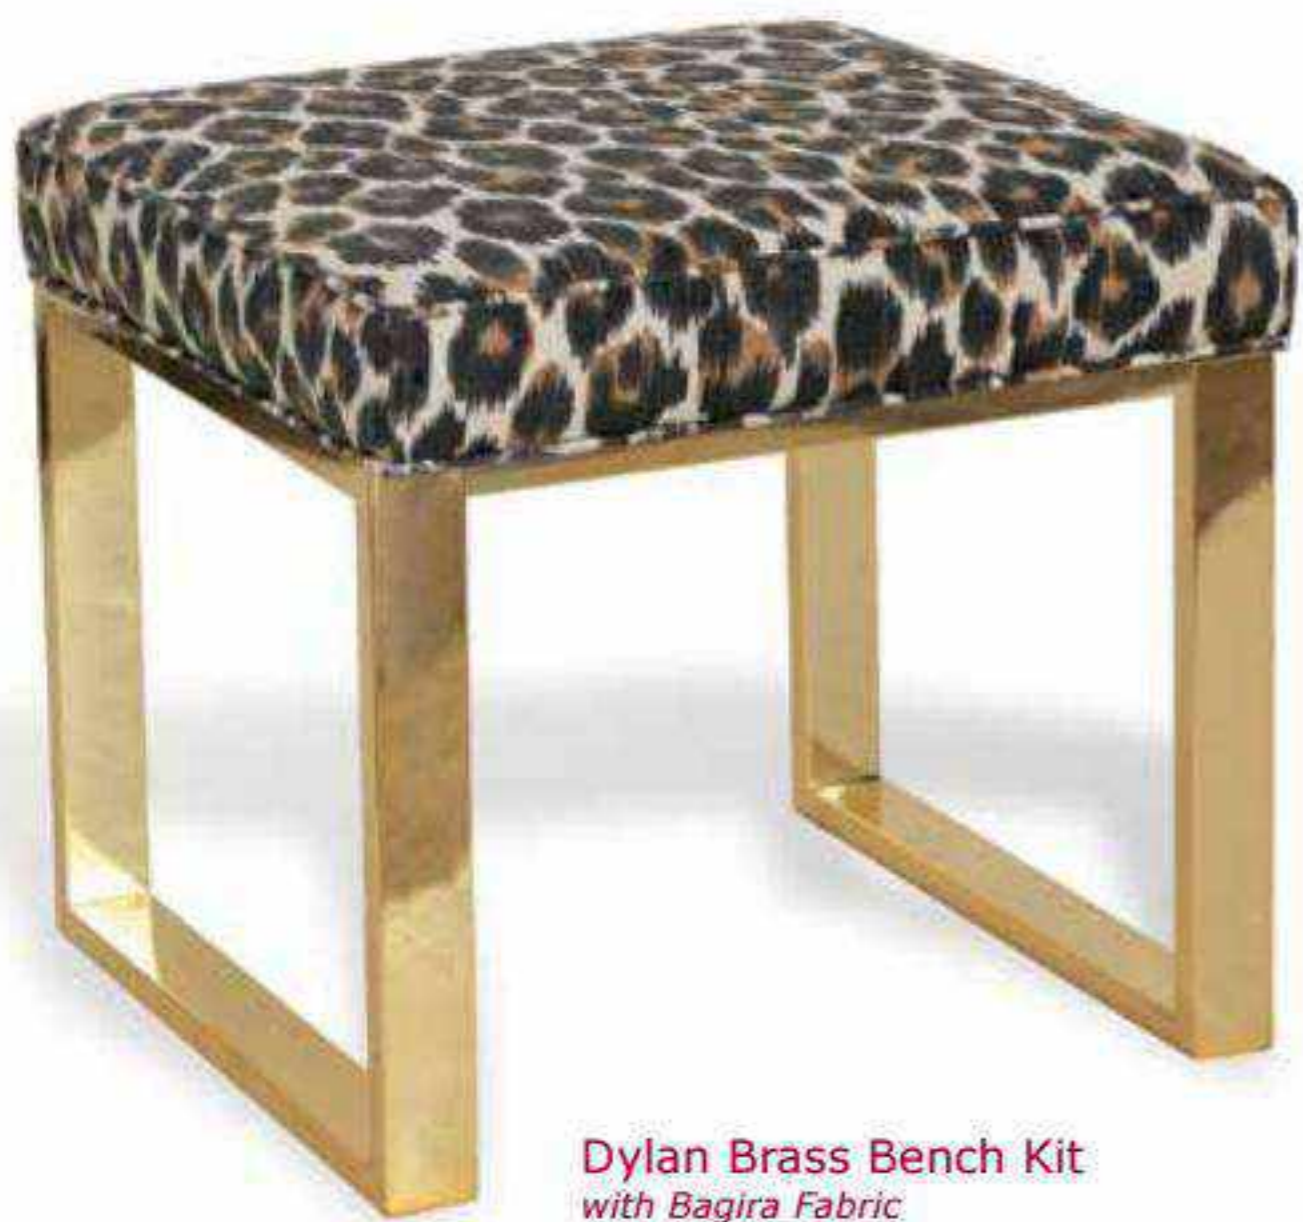

Dylan Brass Bench Kit
with Bagira Fabric

AFBS-250-23
18"h x 20"w x 18"d