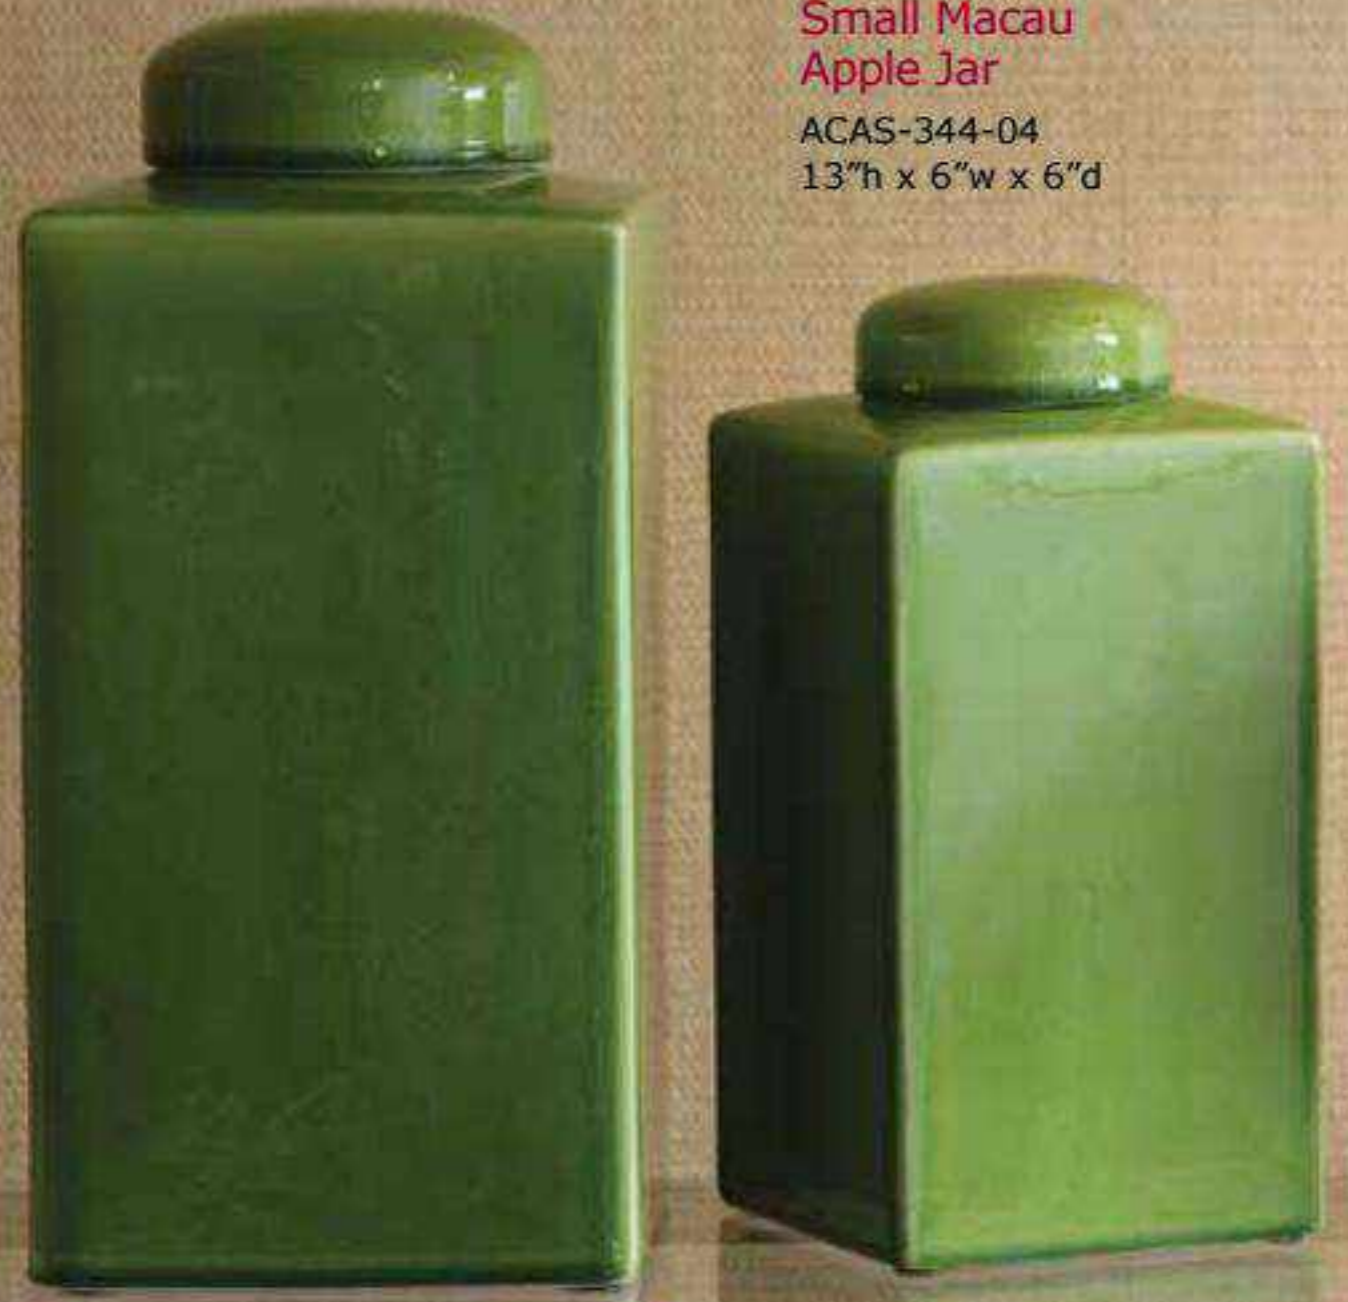

Small Macau Apple Jar

ACAS-344-04
13" h x 6" w x 6" d