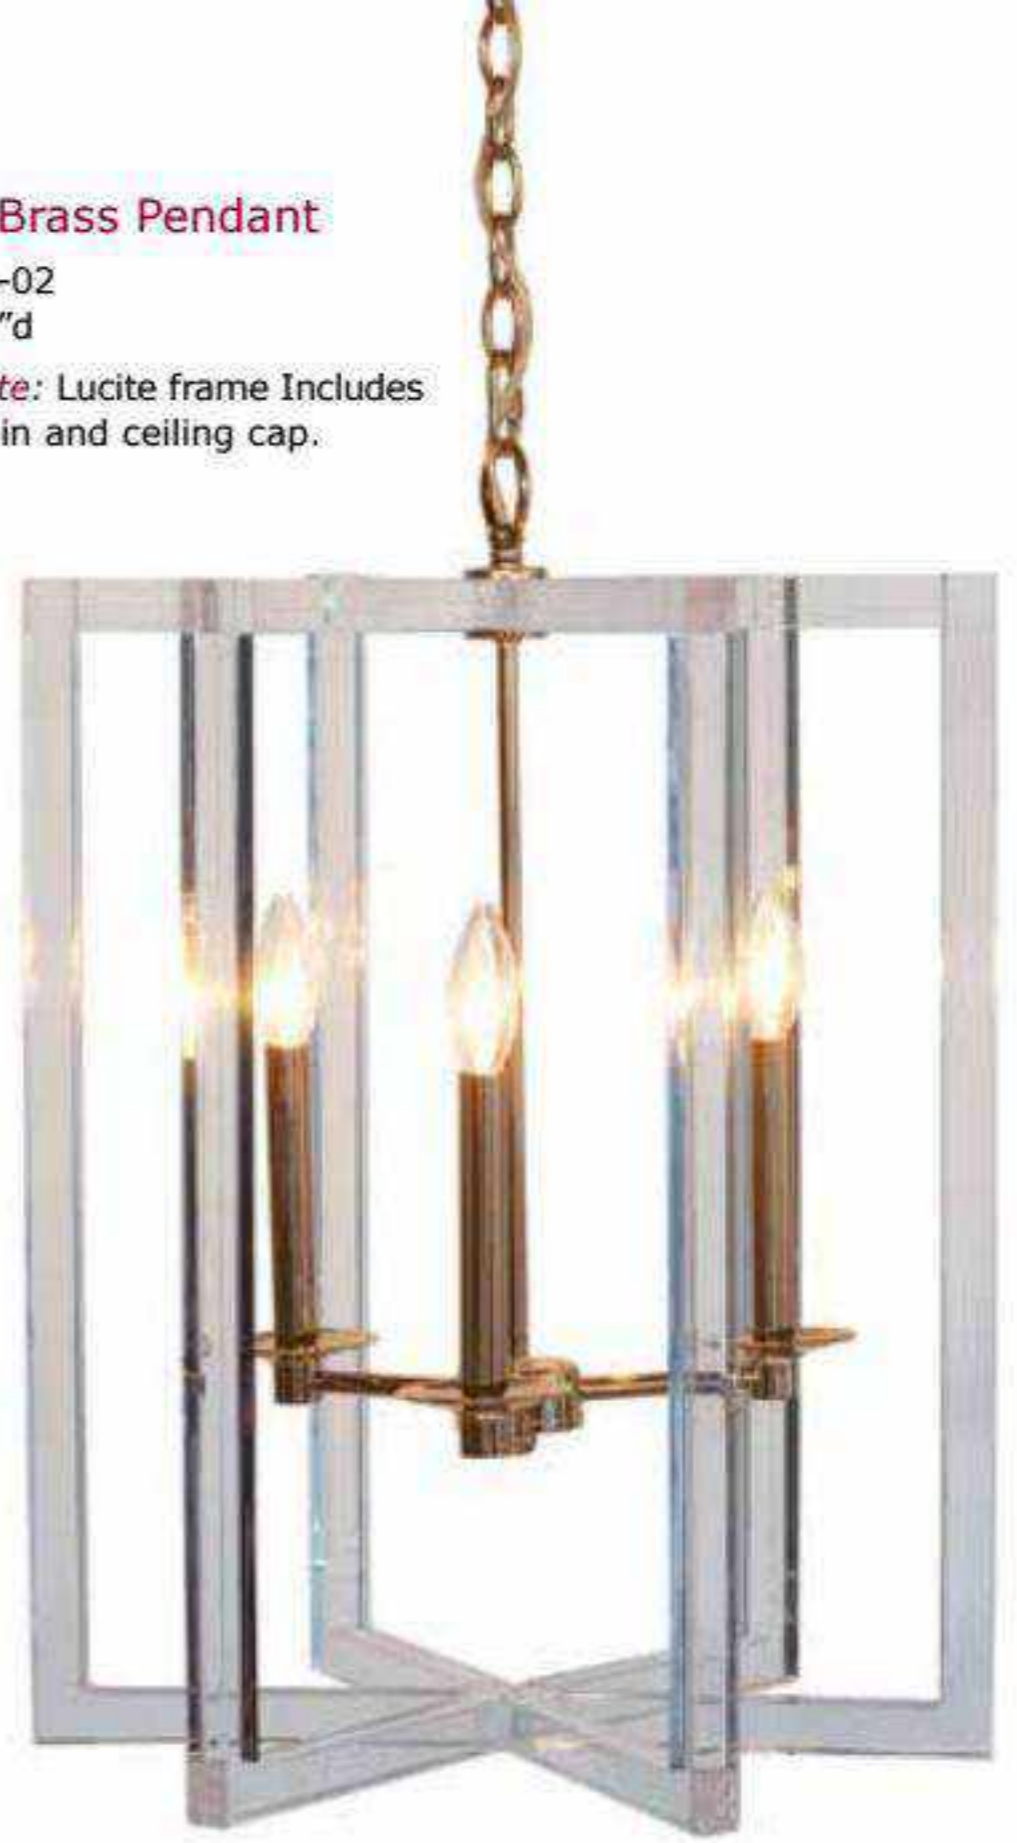

Delano Brass Pendant

LPCS-335-02
24"h x 18"d

Design Note: Lucite frame Includes
6 foot chain and ceiling cap.

Toronto Brass Lamp

LPAS-337-01
33"h x 17"d

Shade:
15" x 17" x 11"sh
Gray Green Polyester Fabric
Round Empire Hardback Shade