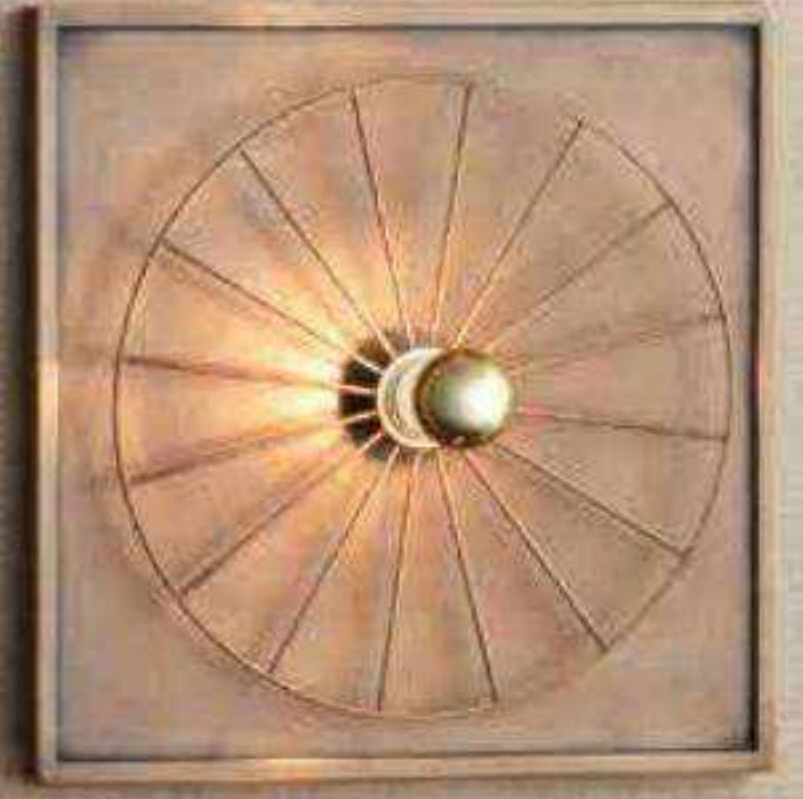

A. Marals 3-Tier Black/Brass Shelf
AFGS-313-05
60”h x 36”w x 14”d

Design Note: Minor assembly.
Each shelf is 36”w x 12”d x 1”h.
Distance between each shelf is 19”.
Marals Additional Shelf
Black/Brass Kit: AFGS-313-06
Includes shelf and 2 connector poles
See page 263 for display options of the Marals shelf.

B. Kenilworth Brown Jar
ACAS-286-06
19”h x 11”d

C. Aged Brass Boston Sconces
LPDS-314-02
18”h x 18”w x 3”d

Design Note: All metal frame. Decorative bulb not included. Hardwired.
Also available in Bronze finish, LPDS-314-01