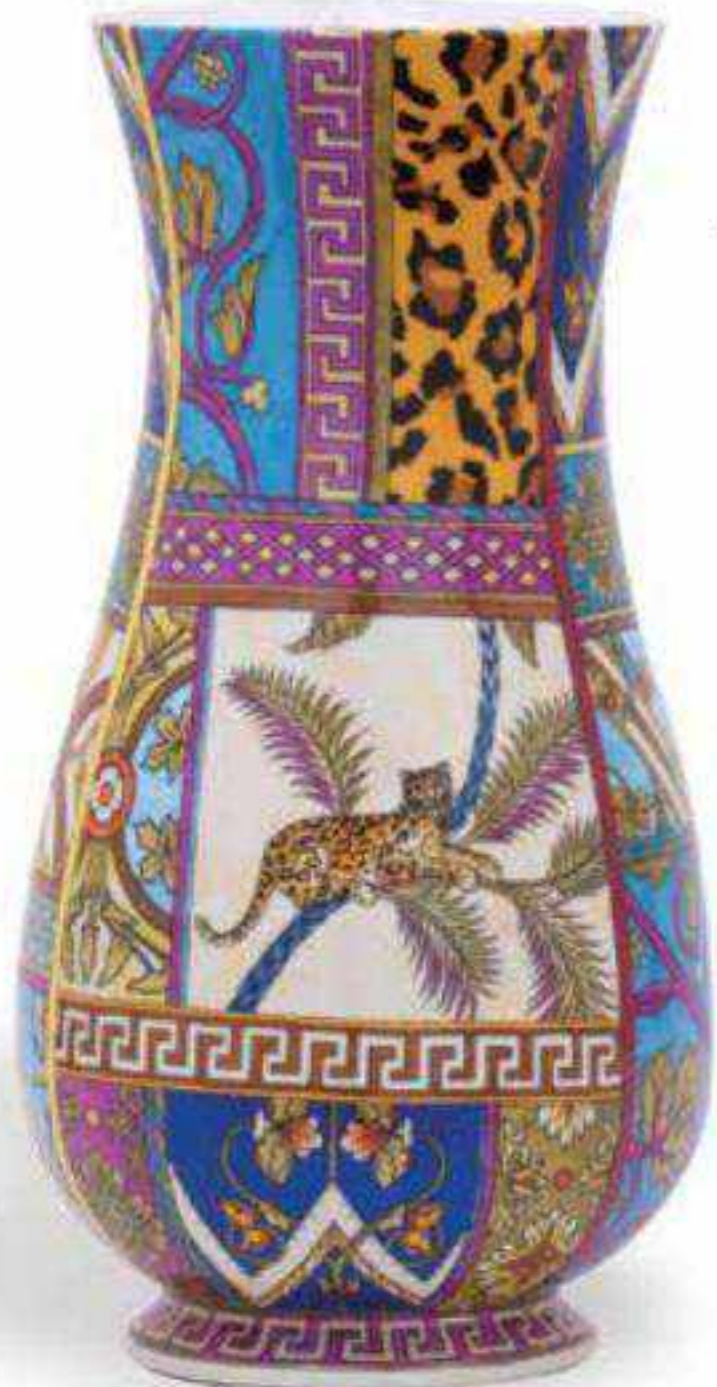

Artwork by Bryan Boomershine

Gypsy

A celebration of color
and pattern

Gypsy Jar
(Front View)

ACAS-282-02
20"h x 12"w x 6"d

Gypsy Jar
(Back View)

ACAS-282-02

Gypsy Vase