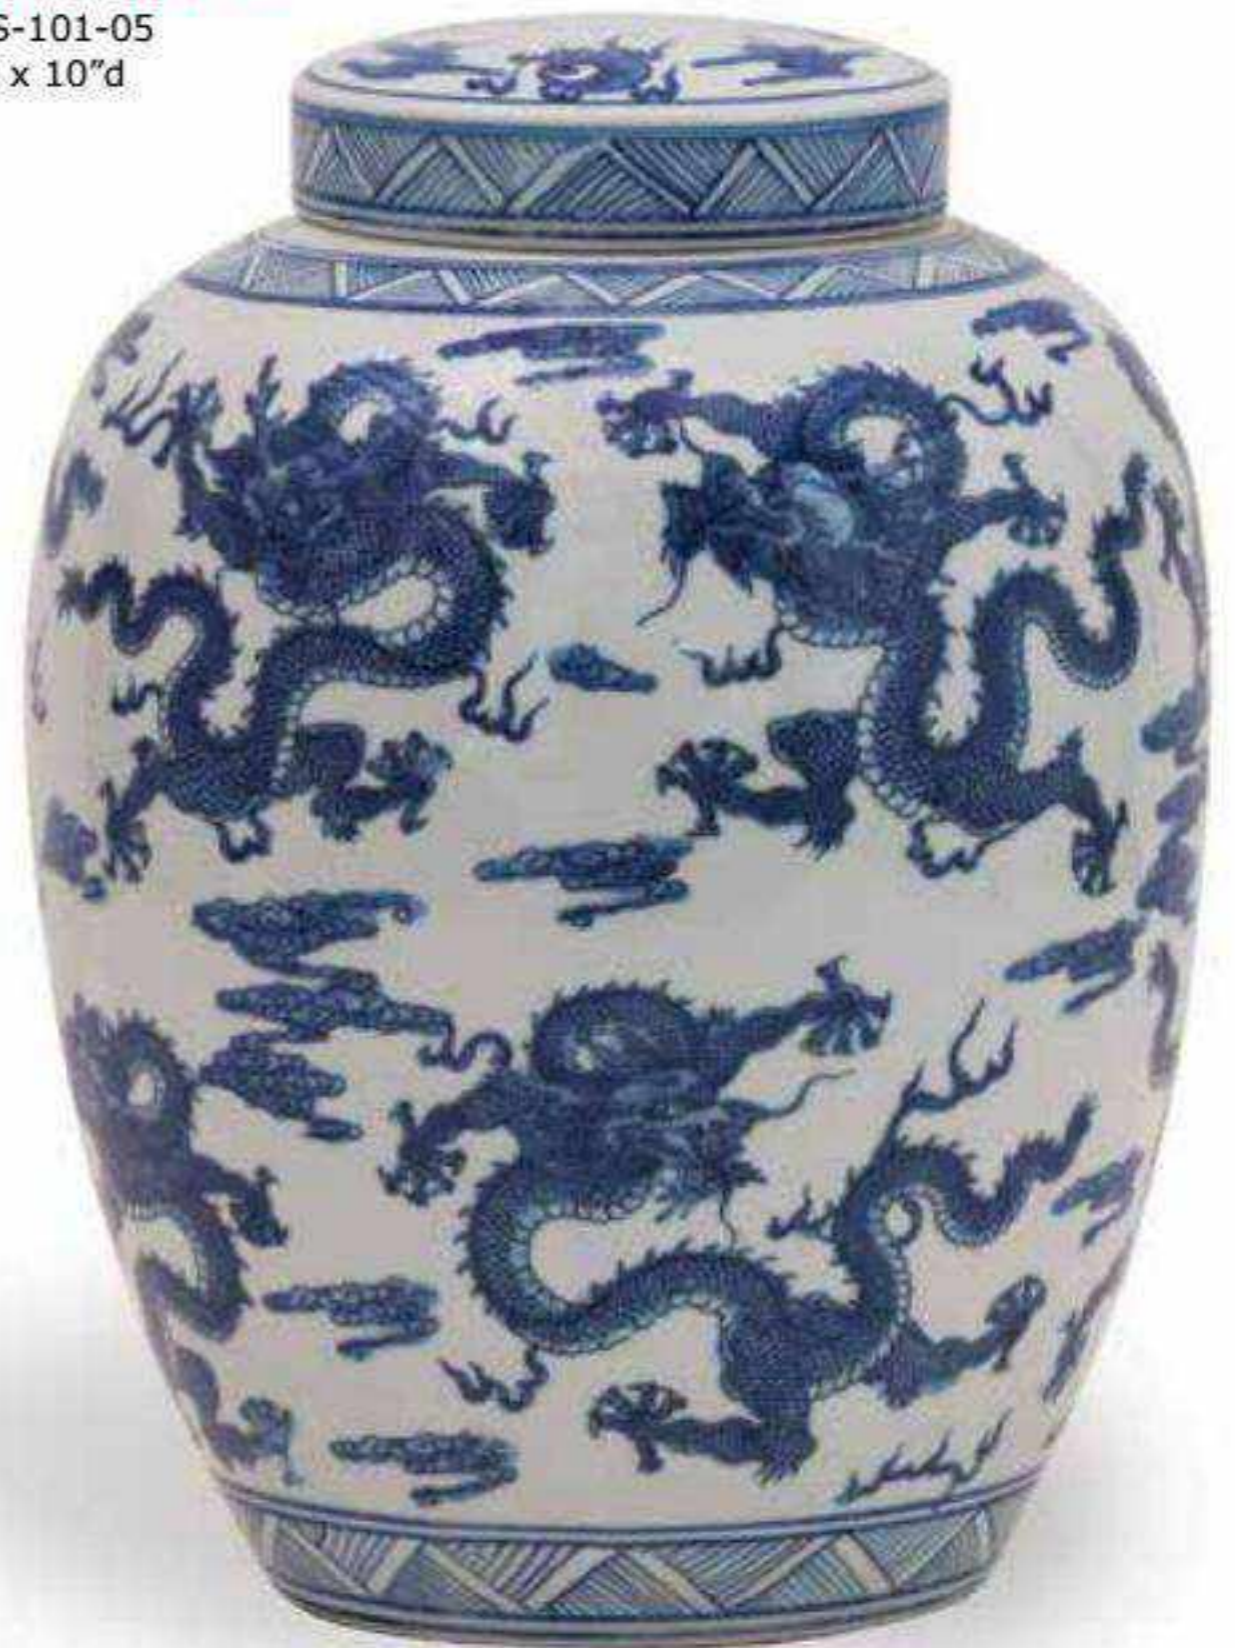

Dragon Navy Jar

ACAS-101-05
14"h x 10"d