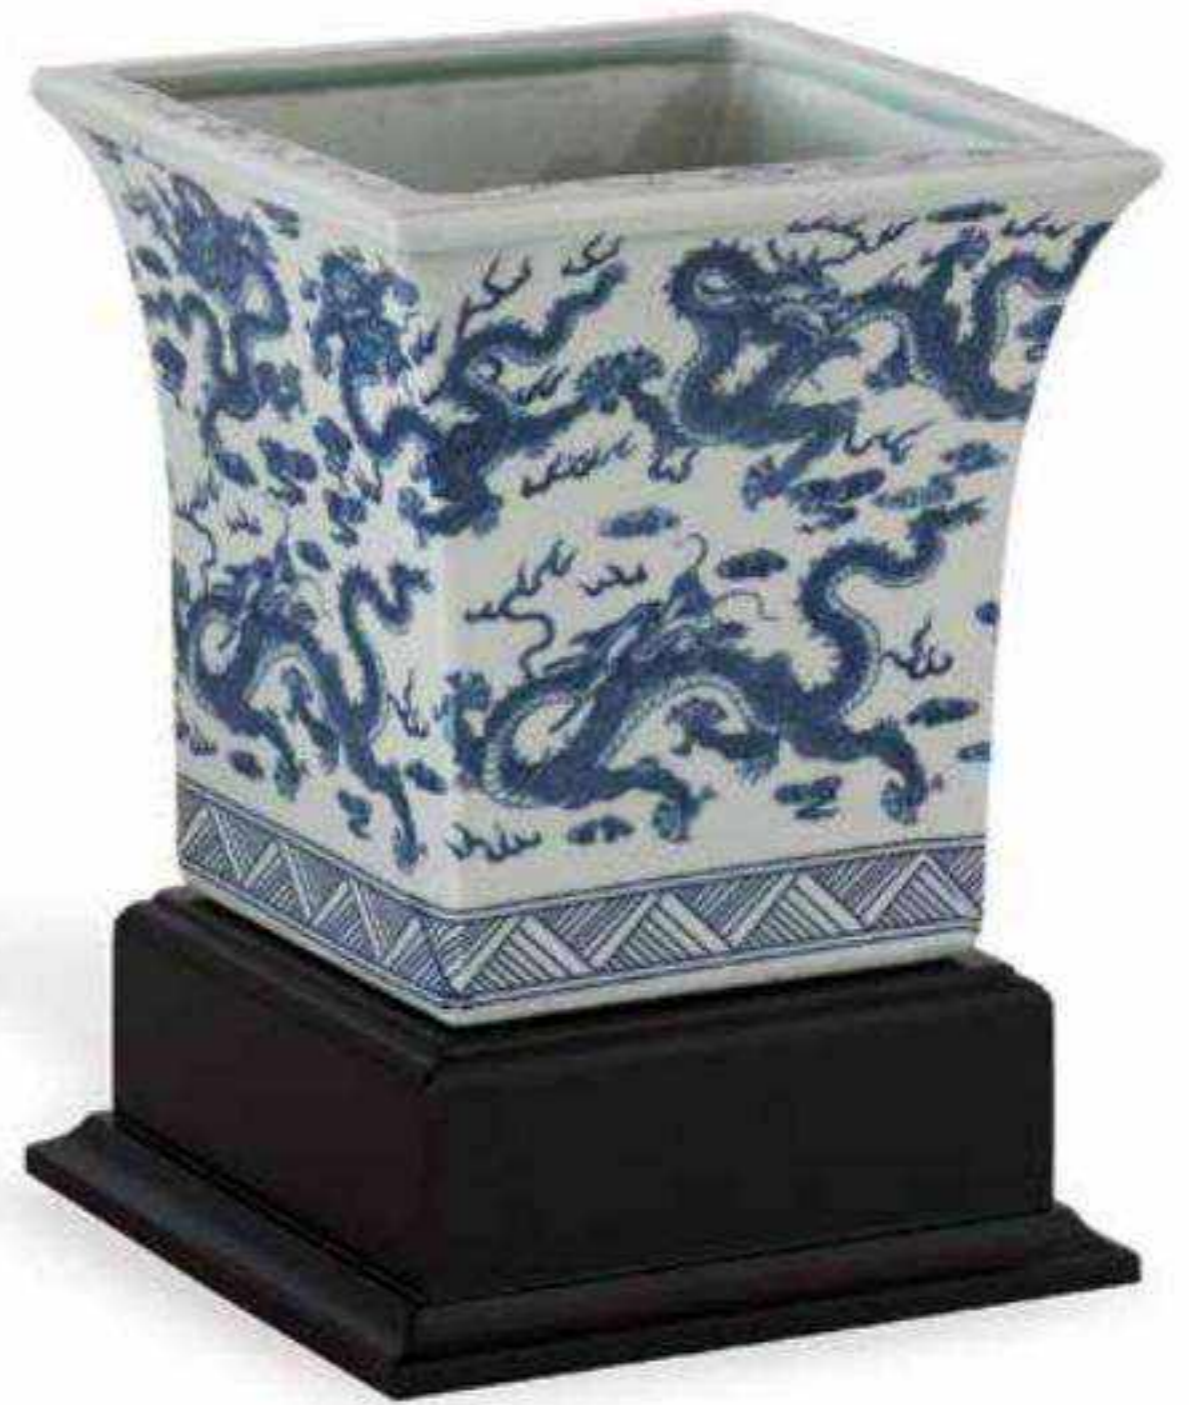

Dragon Blue Square Planter

ACBS-101-07
13"h x 9"w x 9"d
Includes stand.