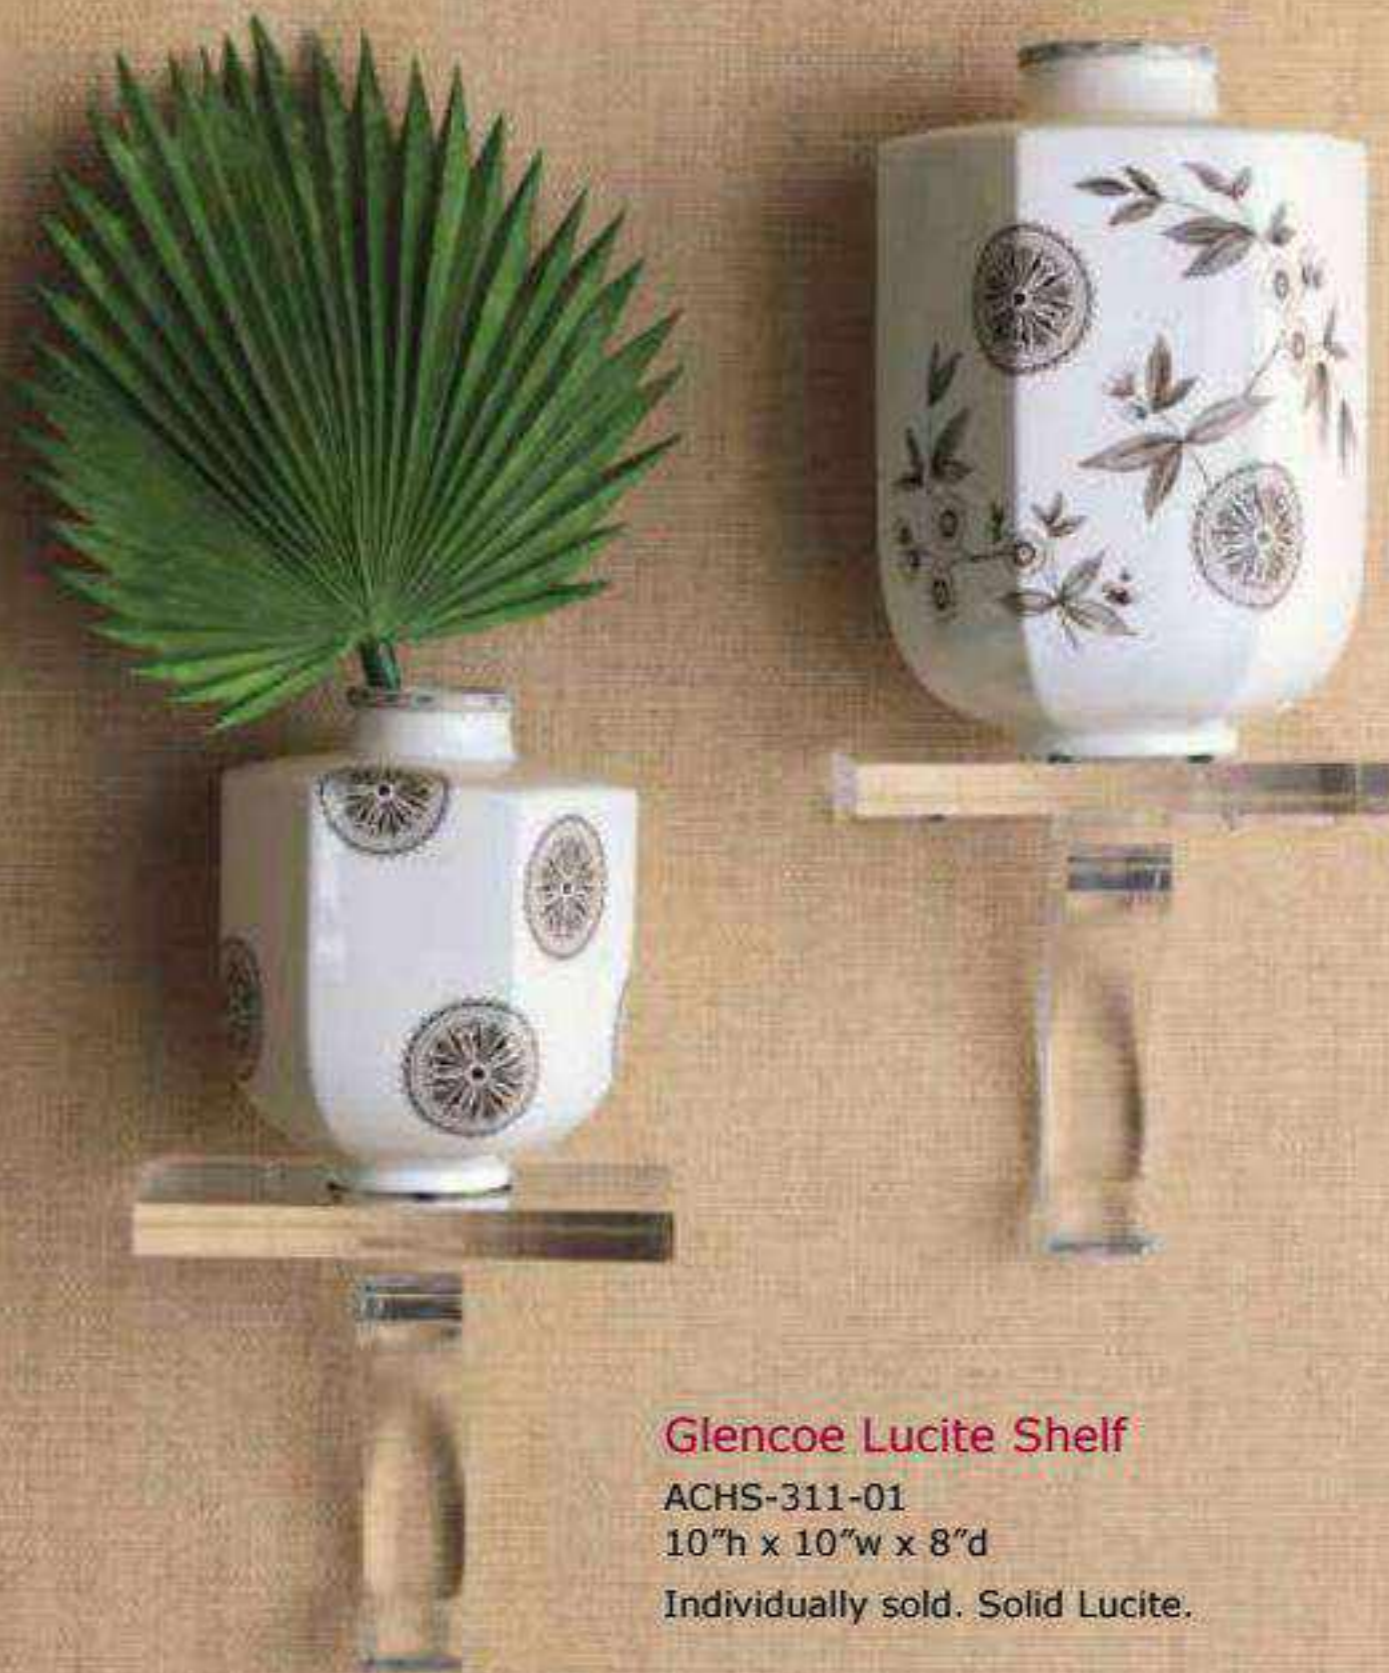

Blake Bronze Accent Table
with granite top
AFDS-128-03
23"h x 10"w x 10"d

Glencoe Lucite Shelf

ACHS-311-01
10" h x 10" w x 8" d

Individually sold. Solid Lucite.