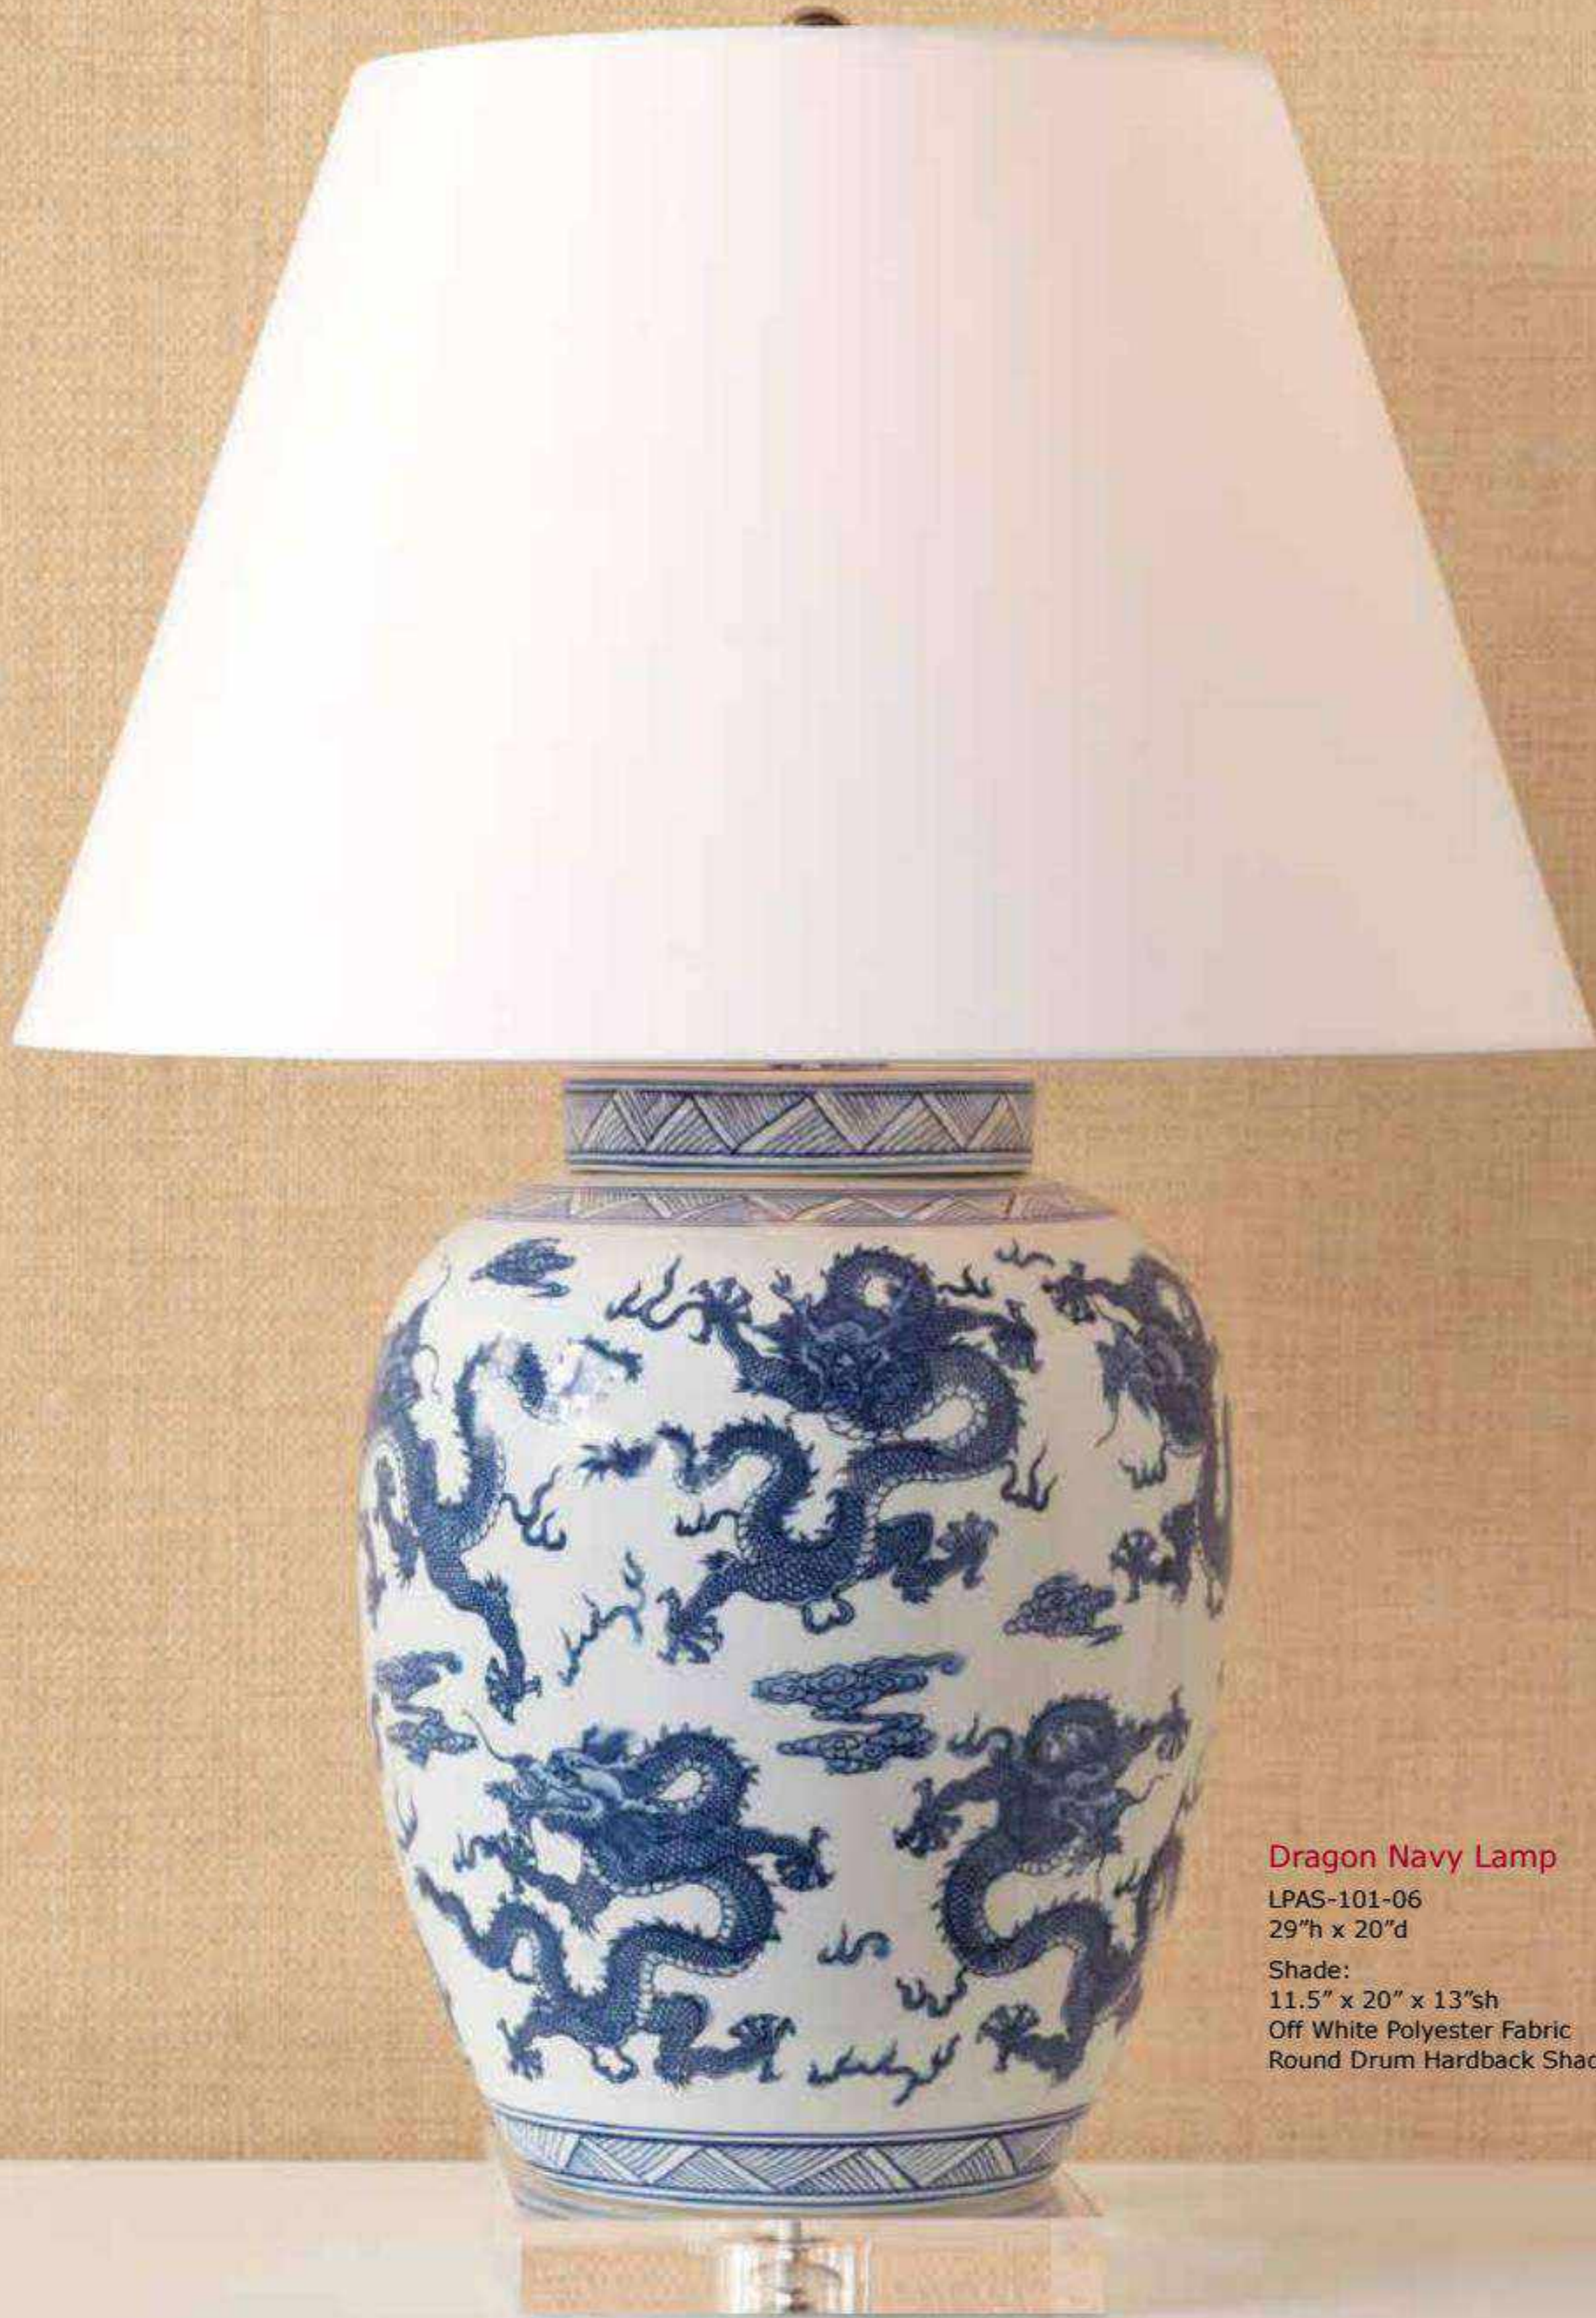

Dragon Navy Lamp

LPAS-101-06
29"h x 20"d

Shade:
11.5" x 20" x 13"sh
Off White Polyester Fabric
Round Drum Hardback Shade