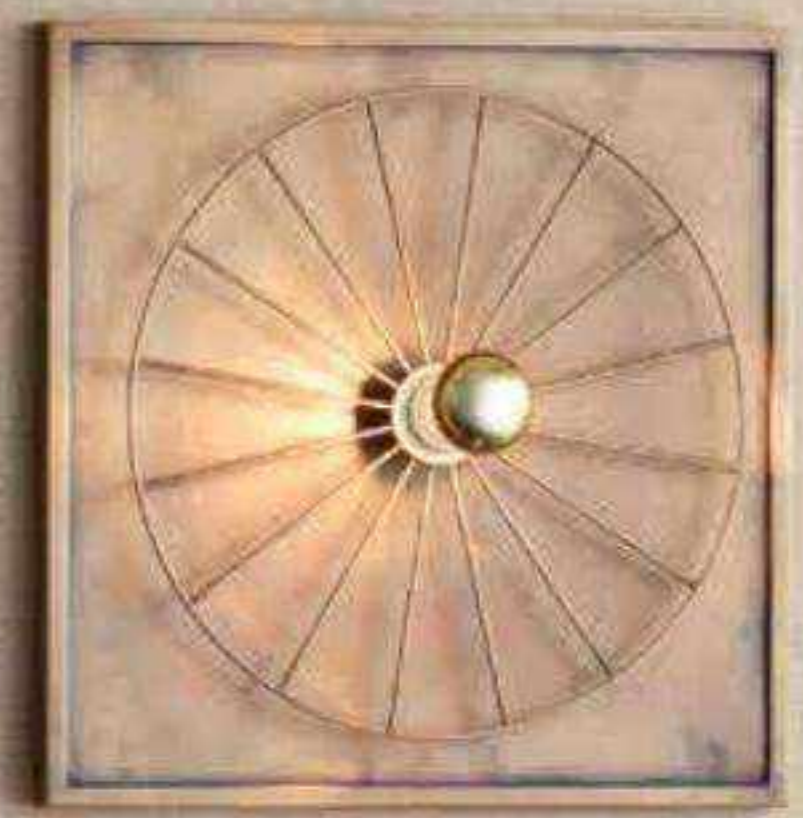

A. Marals 3-Tier Black/Brass Shelf
AFGS-313-05
60”h x 36”w x 14”d

Design Note: Minor assembly.
Each shelf is 36”w x 12”d x 1”h.
Distance between each shelf is 19”.
Marals Additional Shelf
Black/Brass Kit: AFGS-313-06
Includes shelf and 2 connector poles
See page 263 for display options of the Marals shelf.

B. Kenilworth Brown Jar
ACAS-286-06
19”h x 11”d

C. Aged Brass Boston Sconces
LPDS-314-02
18”h x 18”w x 3”d

Design Note: All metal frame. Decorative bulb not included. Hardwired.
Also available in Bronze finish, LPDS-314-01