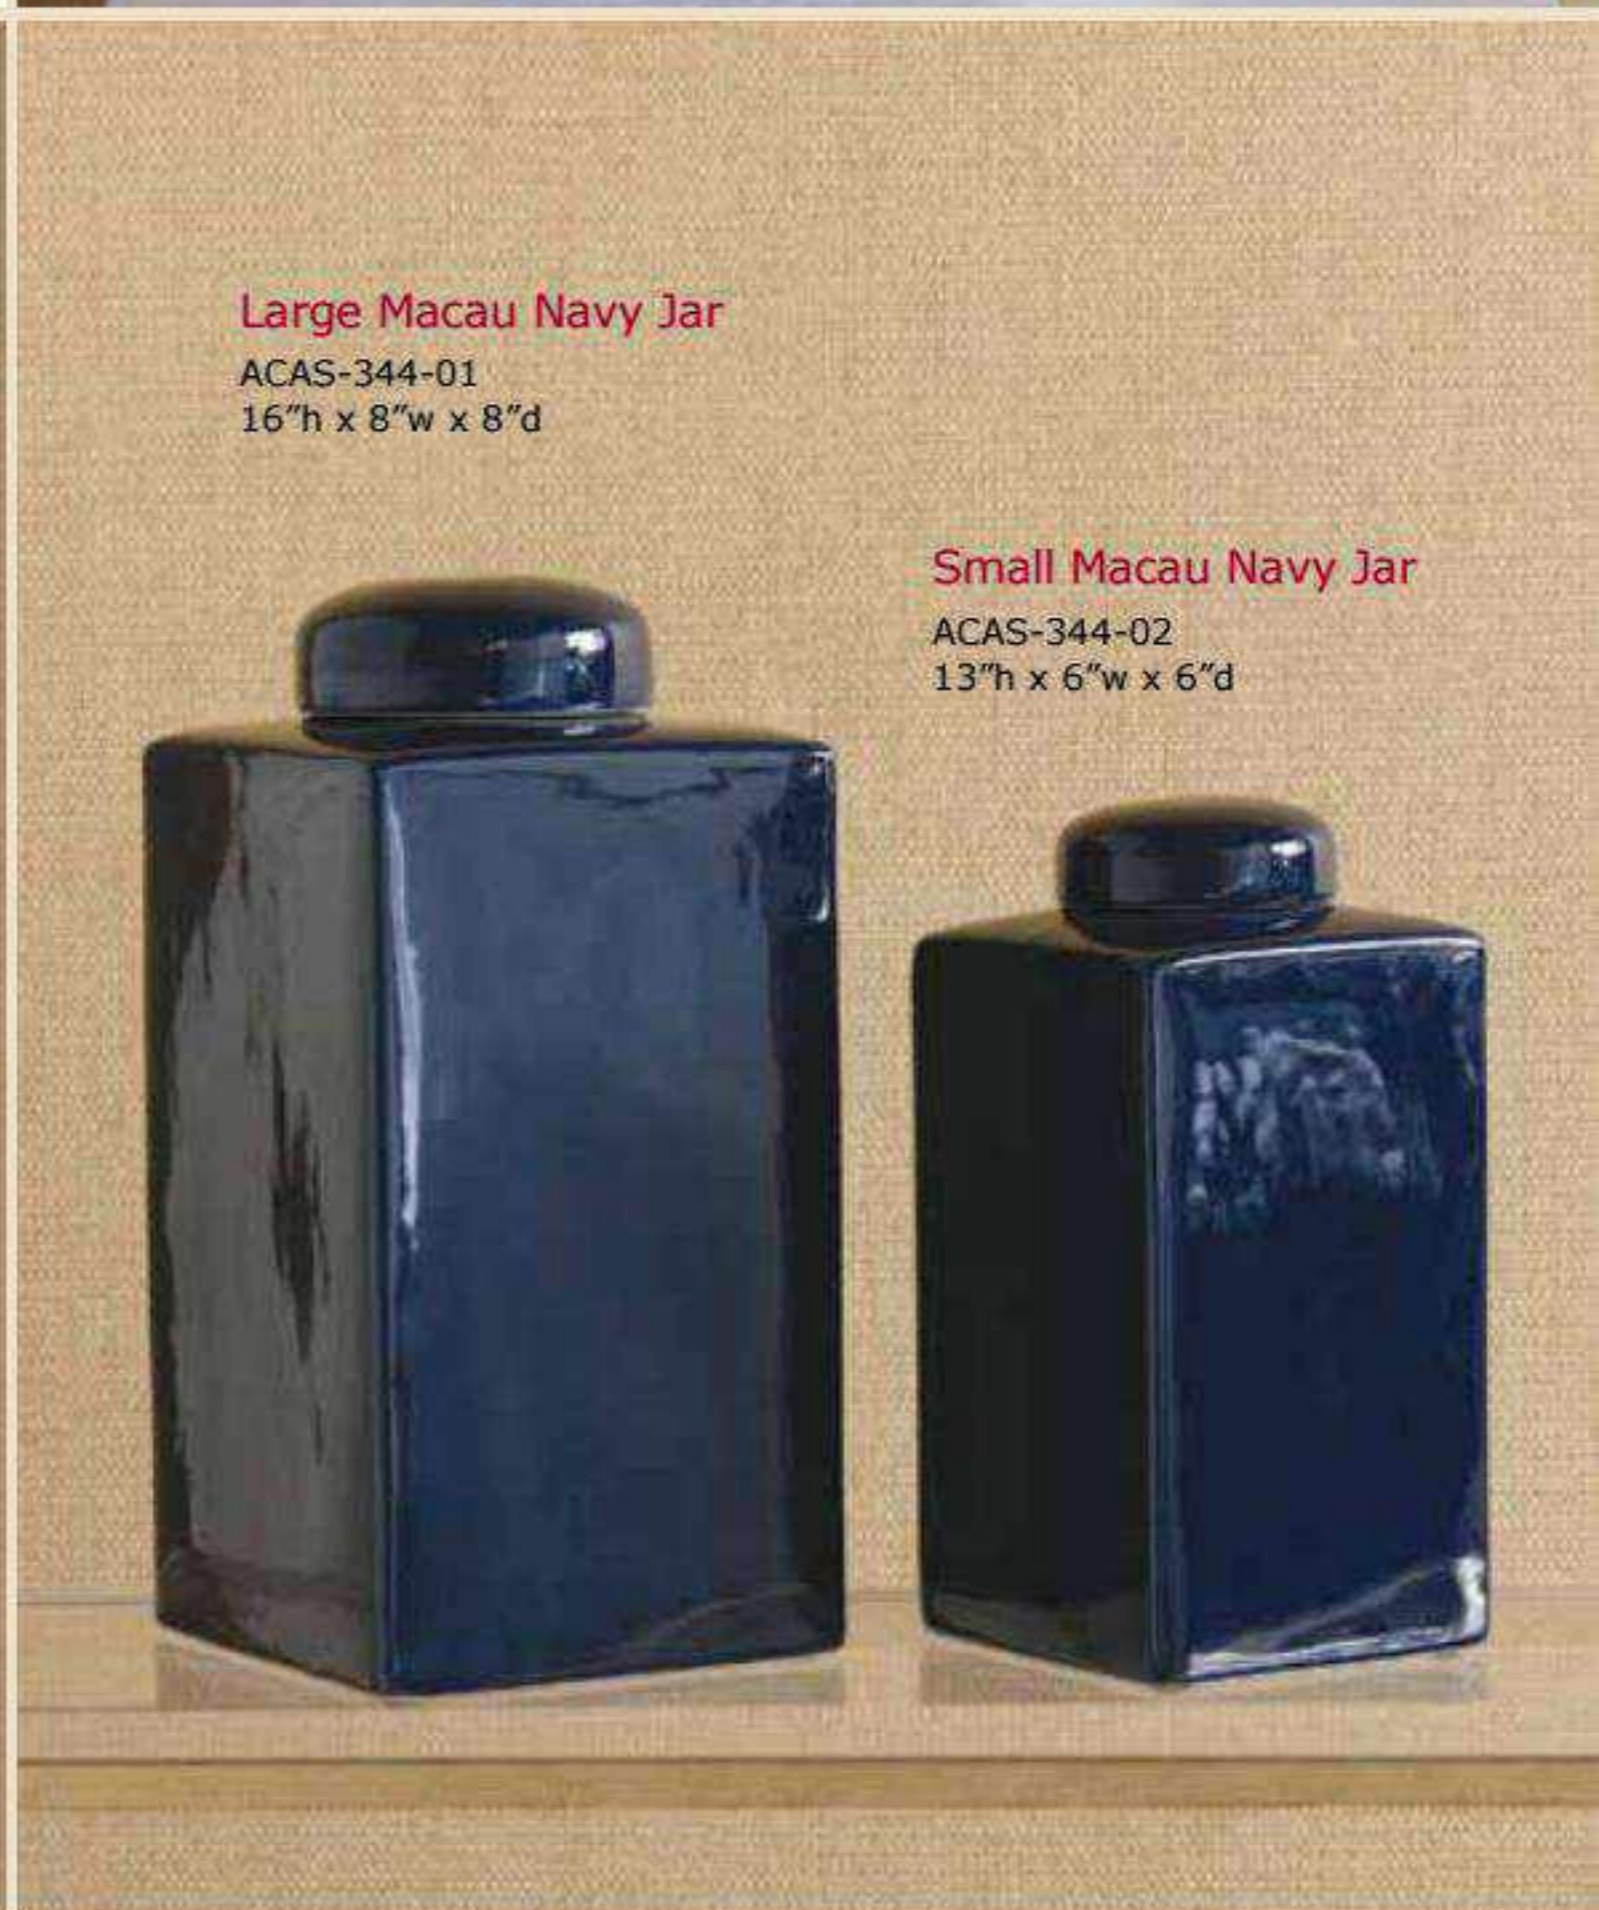

Large Macau Navy Jar

ACAS-344-01
16"h x 8"w x 8"d

Small Macau Navy Jar

ACAS-344-02
13"h x 6"w x 6"d