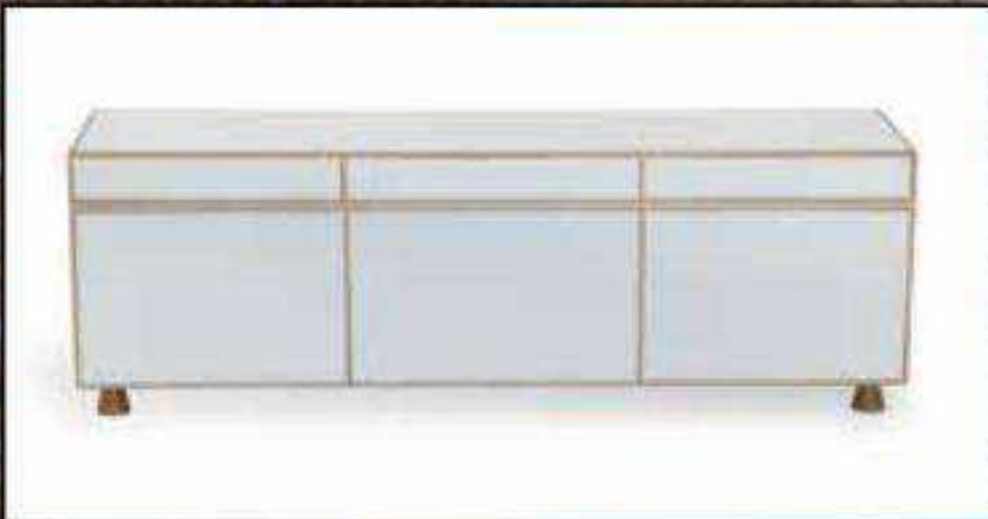

Detail: Also available in white, ACDS-307-02