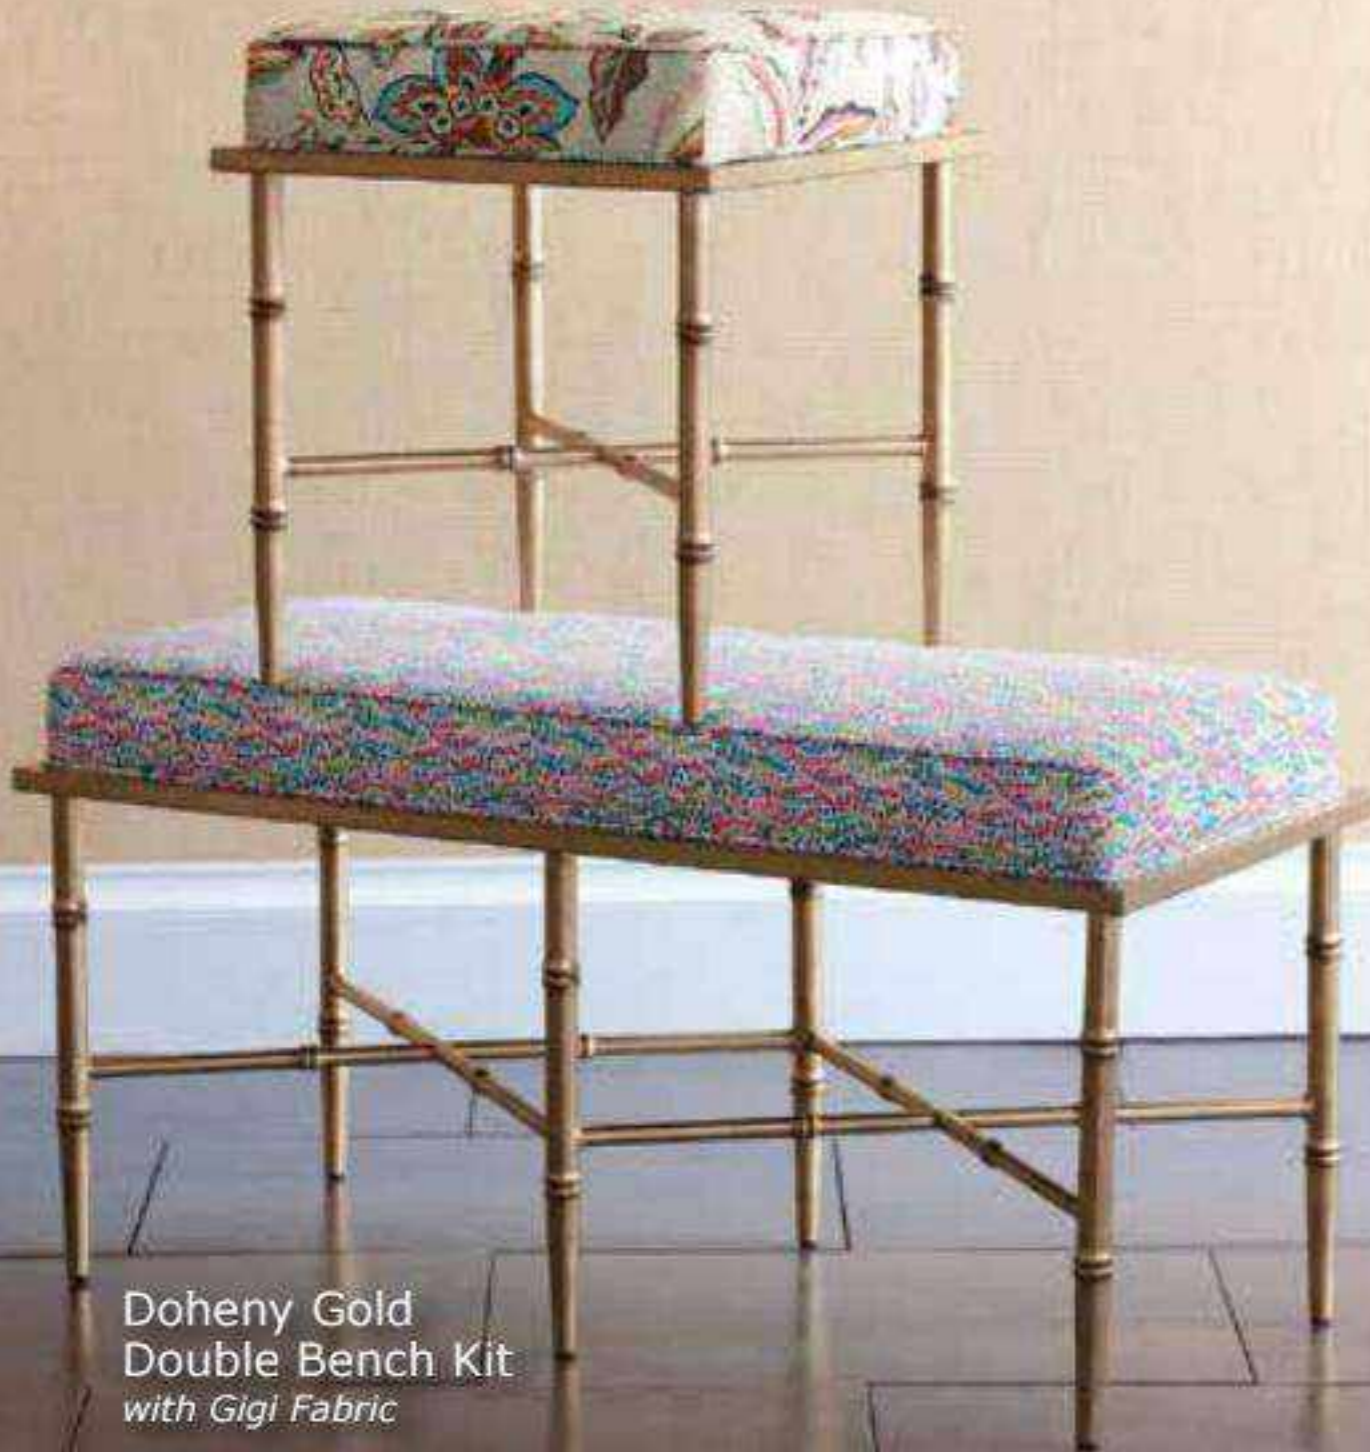

Large Macau Apple Jar

ACAS-344-03
16" h x 8" w x 8" d

Small Macau Apple Jar

ACAS-344-04
13" h x 6" w x 6" d

**Doheny Gold Bench Kit
with Sloane Fabric**

AFBS-175-46
21" h x 18" w x 18" d

Doheny Gold
Double Bench Kit
with Gigi Fabric
AFBS-175-44
21" h x 40" w x 18" d