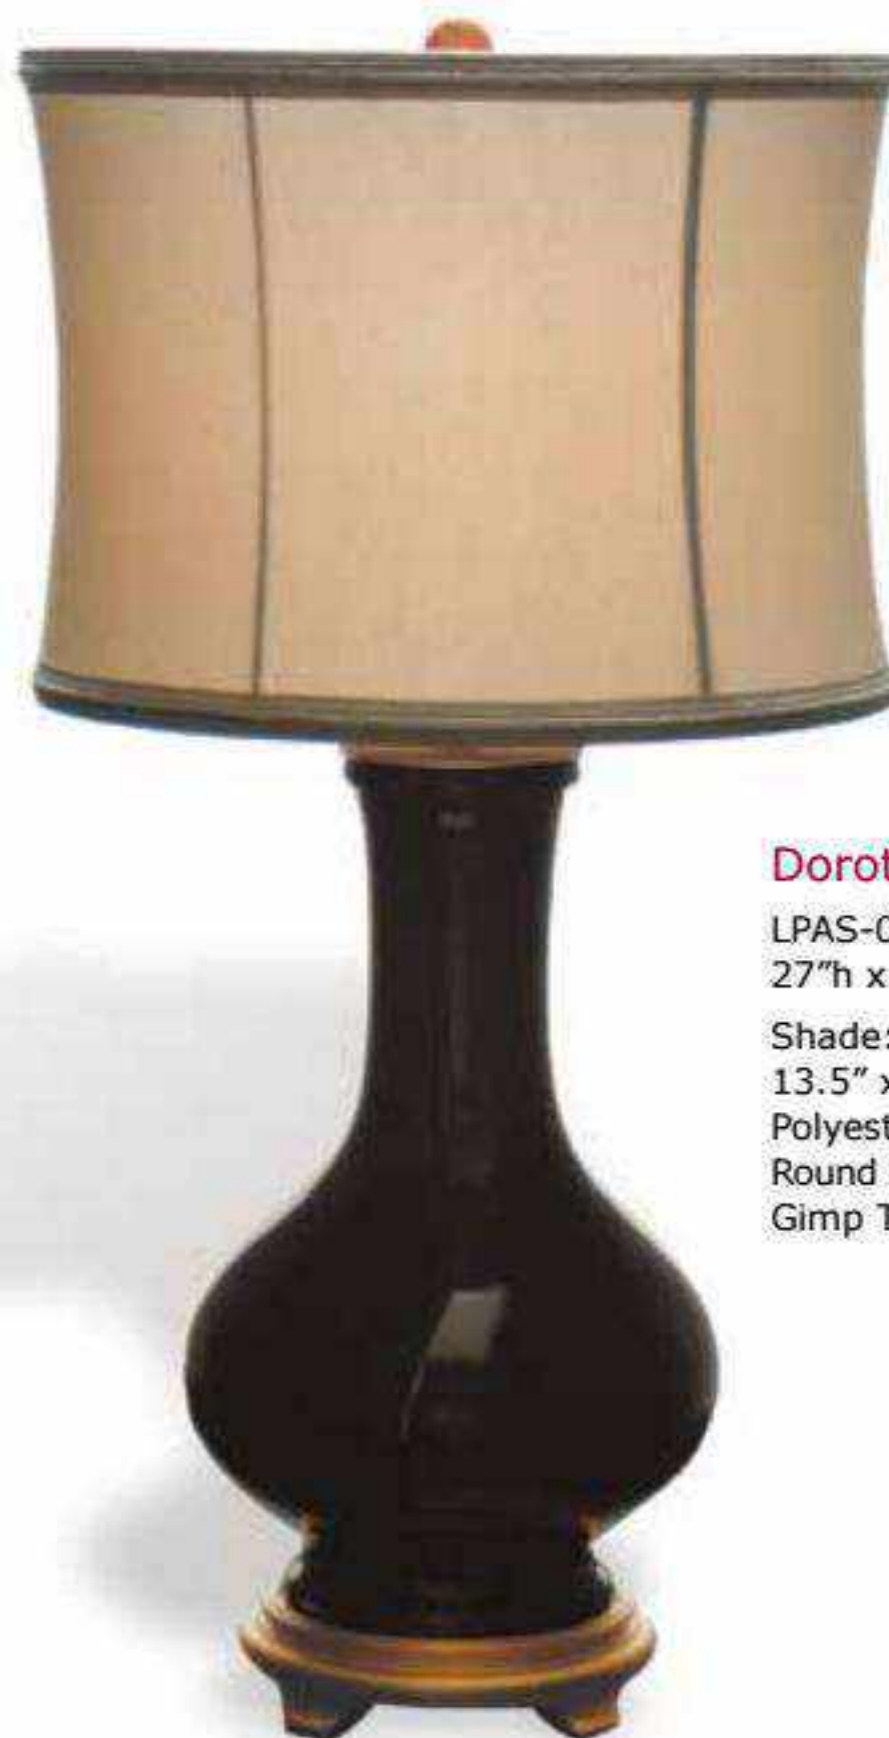

Dorothy Black Lamp

LPAS-015-01
27"h x 14"w

Shade:
13.5" x 13.5" x 10"sh
Polyester / Rayon
Round Drum Softback Shade
Gimp Trim