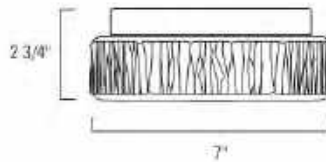

Sconces

Sconce
5377-PN-FR
2 3/4 H X 7 inch diameter

Flush Mount
5377-PN-FR
2 3/4 H X 7 inch diameter

WALL SCONCE

FLUSH MOUNT

LED ADA

Model	Finish	Diffuser	Lamping	Dimensions	Projection
5377	Polished Nickel (PN)	Frosted Glass (FR) Size: 7 inch diameter	LED 900lm, 3000K CCT 90 CRI, 10 Watts non-dimmable	2 3/4 H X 7 inch diameter	2 3/4