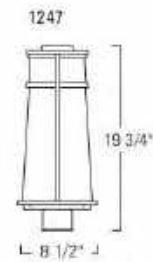

CONE

This voluptuous bell-shaped fixture reinvents an iconic shape with its interplay of solid brass details, clear glass diffuser and exposed bulb, to transform contemporary outdoor applications.

Available in Matte Black and Satin Brass.

SOLID BRASS

Outdoor