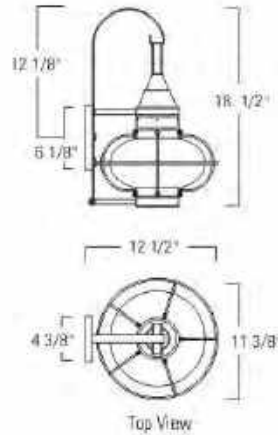

Medium Post
1511-GM-CL
17 1/2" H X 11 1/2" W

Large Post
1510-GM-CL
22 1/2" H X 14 1/2" W

CLASSIC ONION

SOLID BRASS

1513 Small Wall

1512 Medium Wall

1509 Large Wall

1510 Large Post