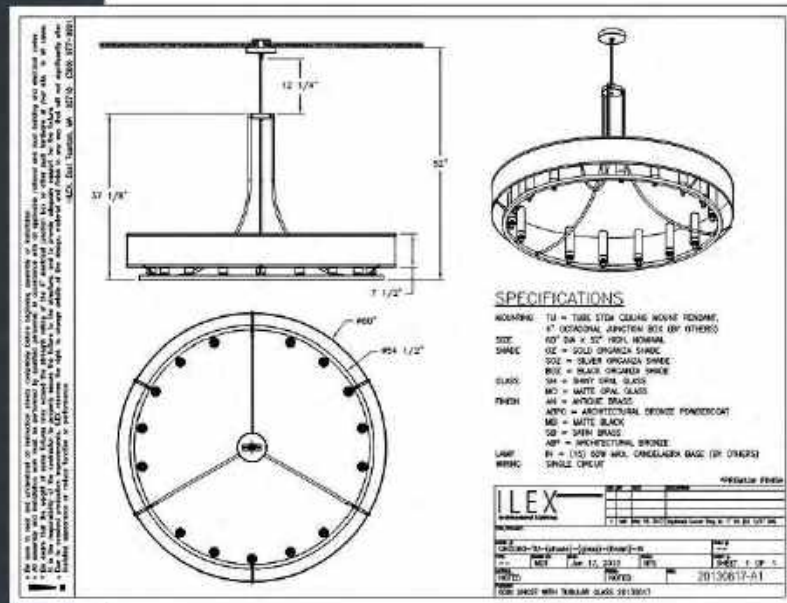

ILEX STANDARD PRODUCT LINES DELIVER UNIQUE SOLUTIONS

We understand a custom project doesn't always fit within a timeline or budget. We have a solution for that. Our standard products can utilize a wide range of materials, finishes, and colors, which when mixed and matched provide the unique designs that installations of this nature often require

All of the features below are available in multiple options to produce that truly unique result:

- paint colors
- finishes
- specific metals and or wood
- diffusers
- fabrics
- hardware
- size