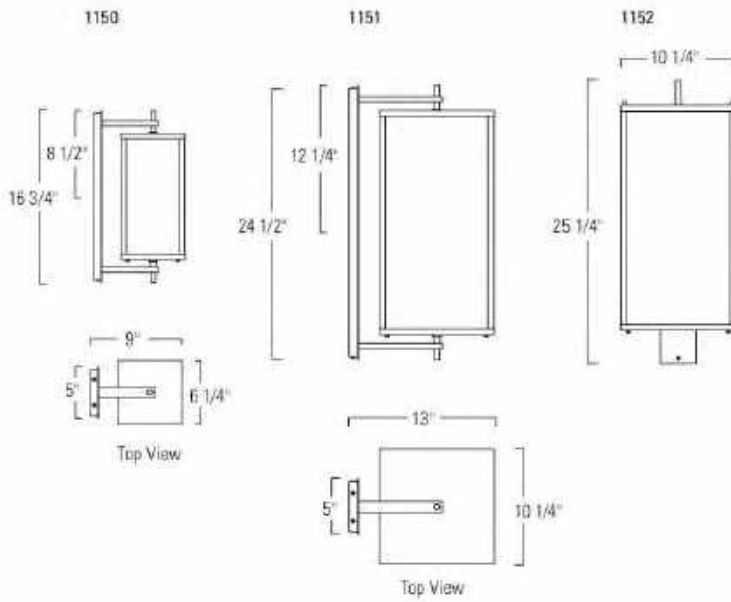

BACK BAY

USA Made
Lifetime Guarantee

Outdoor