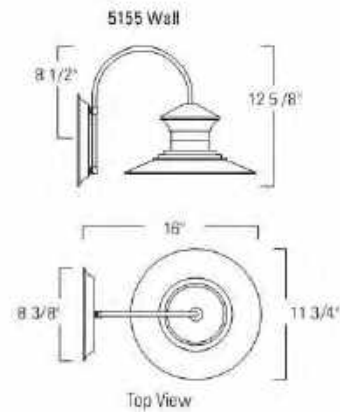

Model	Finish	Diffuser	Lamping	Dimensions	Projection	TTO
5155 Large	Copper (CO) Galvanized (GA)	No Glass (NG)	Incandescent 1-60 Watt Edison	12 5/8" H X 11 3/4" W Backplate 8 3/8" dia.	16"	8 1/2"

Wet Location, Outdoor Rated and UL/ETL Listed *Top of fixture to center point of junction box.