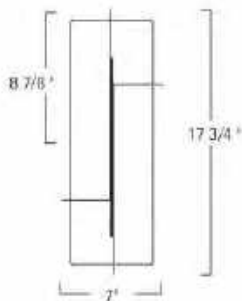

Front View

Outdoor

LED ADA

Model	Finish	Diffuser	Lamping	Dimensions	Projection	TTO*
1235	Aged Brass (AG) Matte Black (MB)	Matte Acrylic (AC)	LED 1000lm, 3000K CCT 80 CRI, 12 Watts, 120v non-dimmable	17 3/4 H X 7 W	4	8 7/8

Wet Location, Outdoor Rated and UL/ETL Listed, *Top of fixture to center point of junction box.