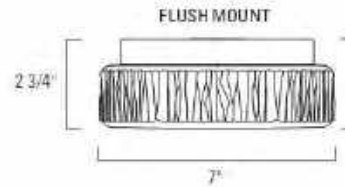

BARK

The textured bark of a tree inspired this mini flush mount sconce. It is well suited for both walls and ceiling applications. The small 7-inch width makes this design a perfect choice for multiple flush mounts or wall sconces. Integrated LED lighting provides ample illumination within a radiant frosted glass diffuser.

Flush + Semi-flush

Flush Mount
5377-PN-FR
2 3/4 H X 7 inch
diameter