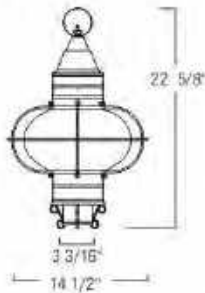

Medium Post
1511-GM-CL
17 1/2" H X 11 1/2" W

Large Post
1510-GM-CL
22 1/2" H X 14 1/2" W

CLASSIC ONION

SOLID BRASS

1513 Small Wall

1512 Medium Wall

1509 Large Wall

1510 Large Post