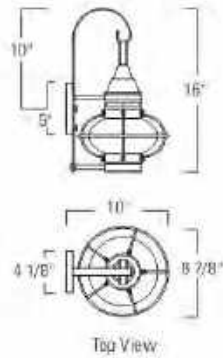

Medium Post
1511-GM-CL
17 1/2" H X 11 1/2" W

Large Post
1510-GM-CL
22 1/2" H X 14 1/2" W

CLASSIC ONION

SOLID BRASS

1513 Small Wall

1512 Medium Wall

1509 Large Wall

1510 Large Post