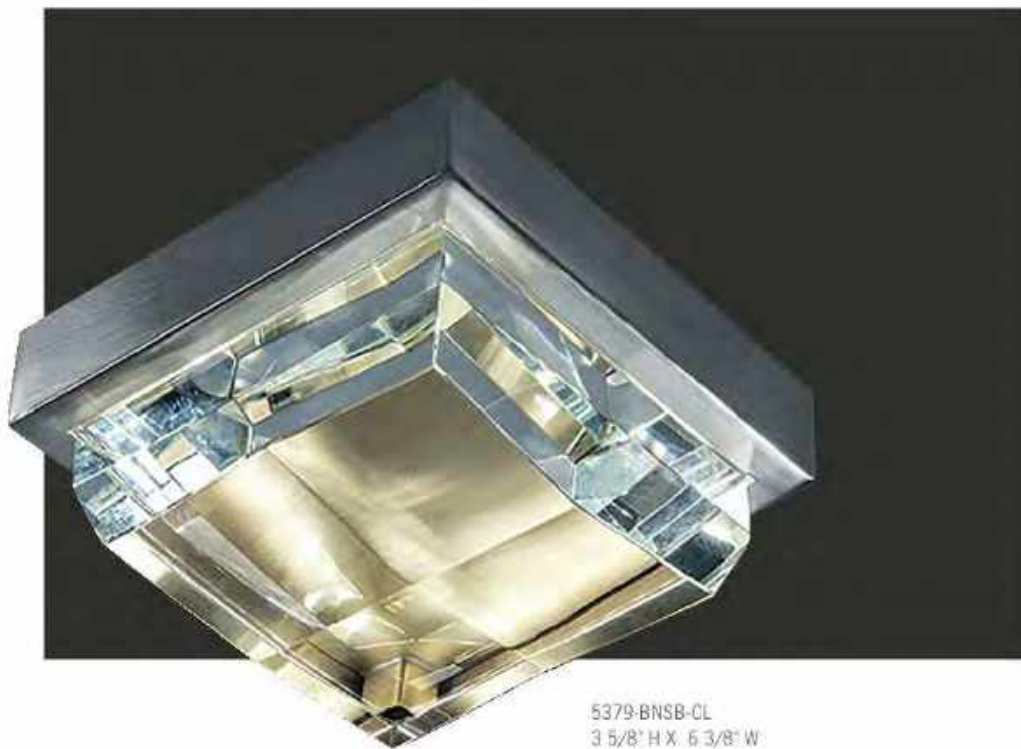

CRYSTAL LED MINI

This transitional flush mount features a small-scale width of just 6 3/8 inches square. The stunning faceted crystal glass is 2 inches thick. The Brushed Nickel and Satin Brass complement the glass perfectly. This fixture can be used both by itself and in multiple groupings.

Flush + Semi-flush

5379-BNSB-CL
3 5/8" H X 6 3/8" W