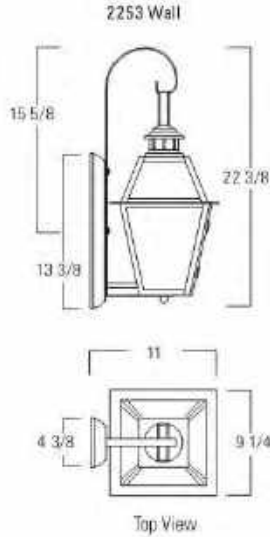

Model	Finish	Diffuser	Lamping	Dimensions	Projection	TT0
2253 Wall	Copper (CD)	Clear Glass (CL)	Incandescent 1-60 Watt Edison	22 3/8 H X 9 1/4 W Backplate 13 3/8 H X 4 3/8 W	11	15 5/8
2250 Post	Copper (CD)	Clear Glass (CL)	Incandescent 1-60 Watt Edison	22 1/2 H X 10 1/2 W		

Wet Location, Outdoor Rated and UL/ETL Listed *Top of fixture to center point of junction box.