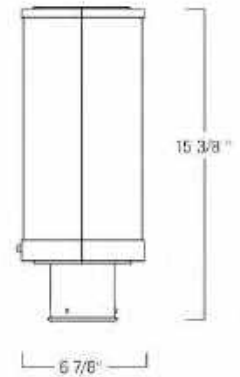

POLYGON

1175 Small

1177 Post

Outdoor