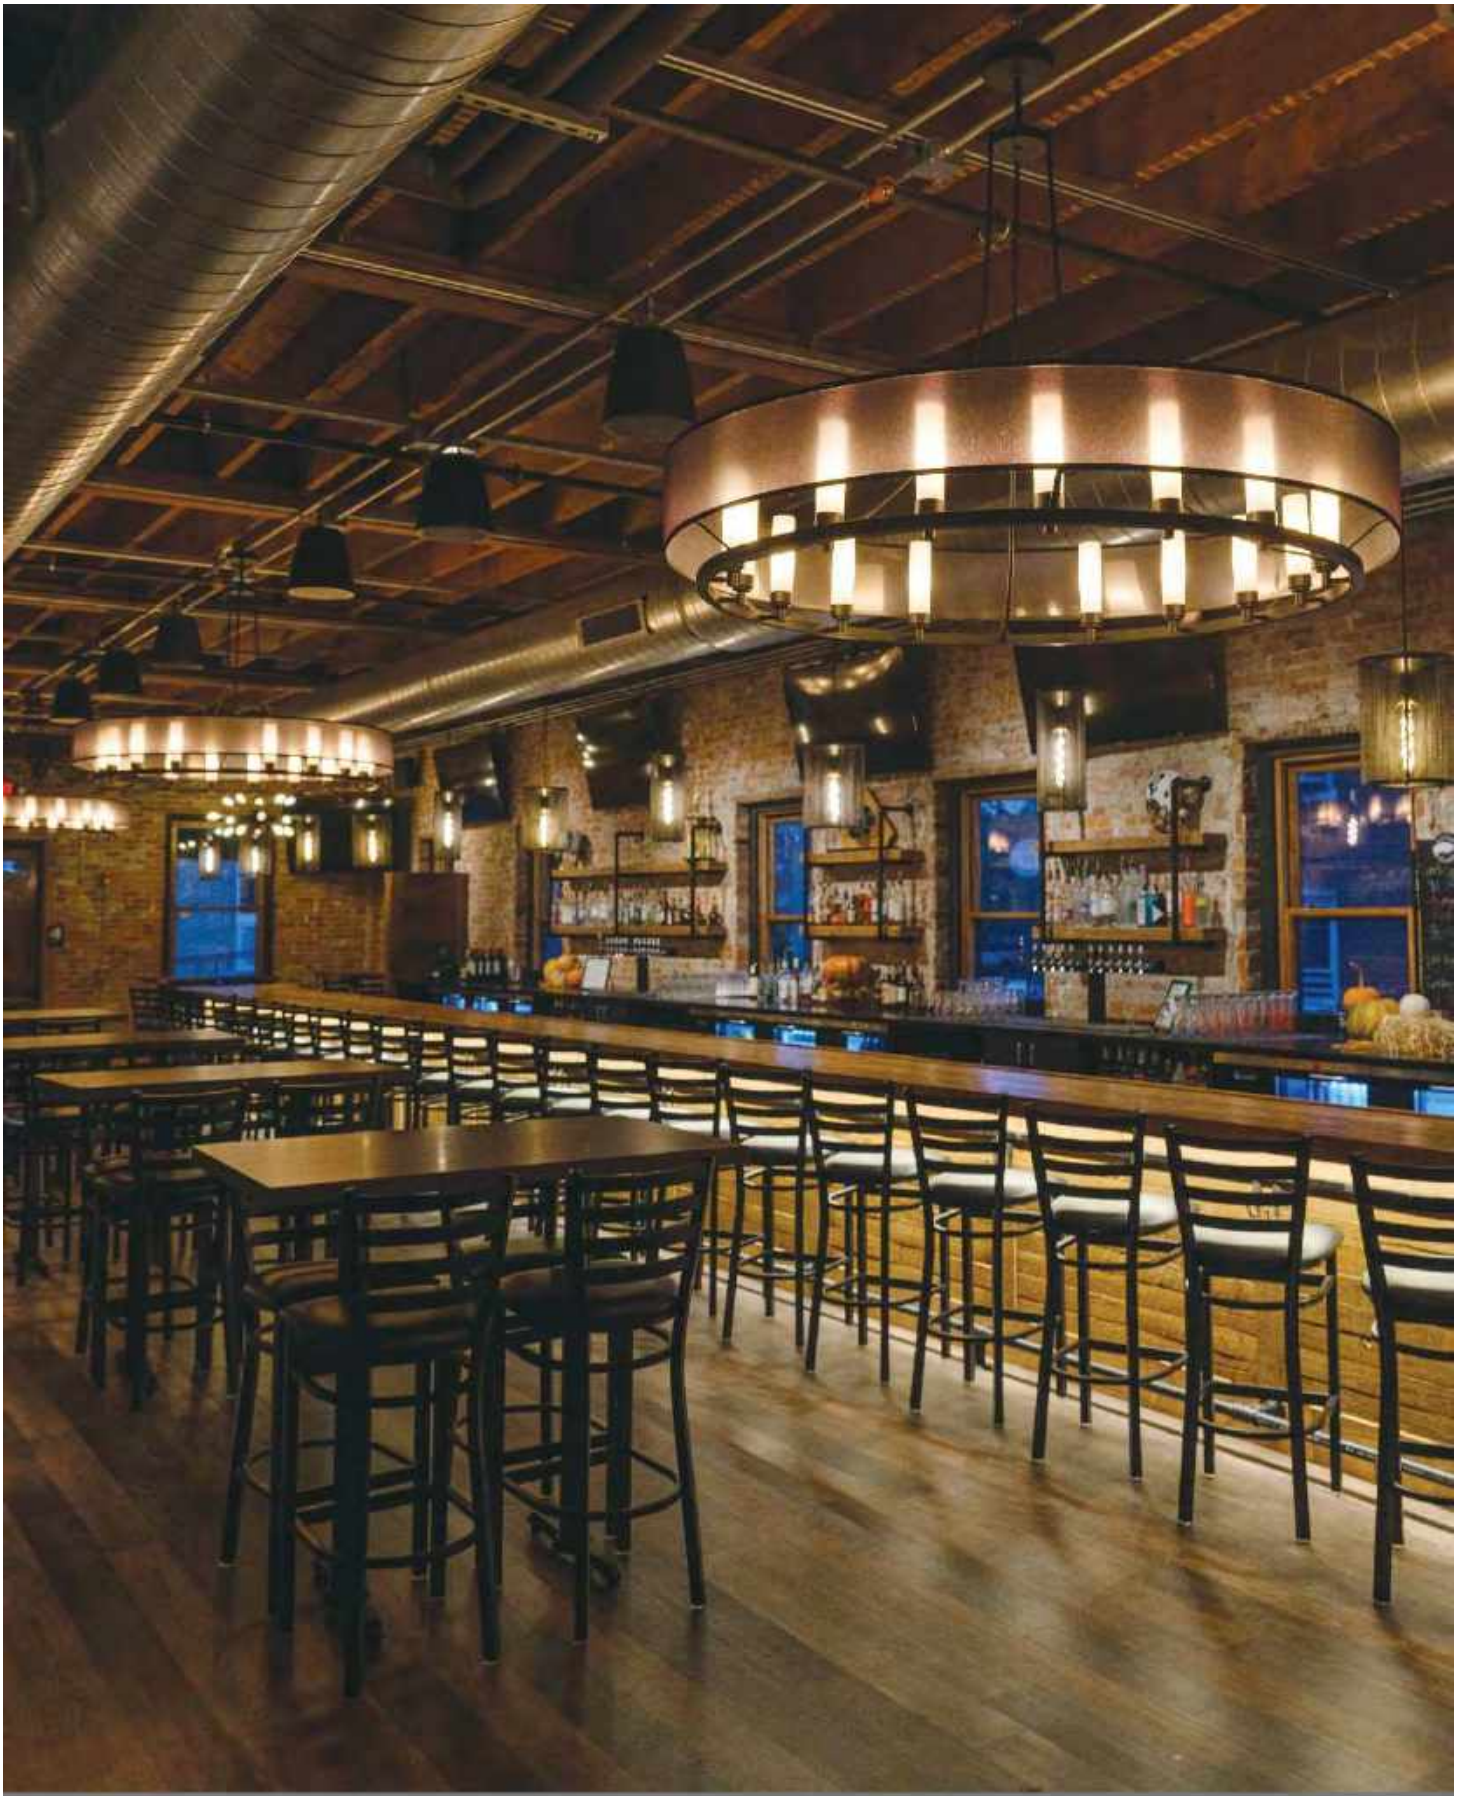

All of the features below are available in multiple options to produce that truly unique result:

- paint colors
- finishes
- specific metals and or wood
- diffusers
- fabrics
- hardware
- size

STANDARD 60" Ghost Chandelier, Gold Organza Shade,
Architectural Bronze finish
Project: The Ram, Perkasio, PA
Design/Build: Diversified Lighting, PA
Photography: Nevin Johnson