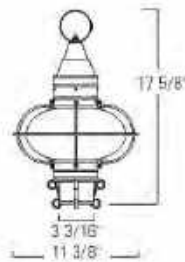

1511 Medium Post

Outdoor

Model	Finish	Glass	Lamping	Dimensions	Projection	TTO
1509 Large	Black (BL)** Bronze (BR)** Gun Metal (GM)	Clear (CL), Seedy (SE)	Incandescent 1-100 Watt Edison	24 H X 14 1/2 W Backplate 6 1/2 H X 5 3/4 W	15 3/4	15 3/8
1512 Medium	Black (BL)** Bronze (BR)** Gun Metal (GM)	Clear (CL), Seedy (SE)	Incandescent 1-100 Watt Edison	18 1/2 H X 11 3/8 W Backplate 6 1/8 H X 4 3/8 W	12 1/2	12 1/8
1513 Small	Black (BL)** Bronze (BR)** Gun Metal (GM)	Clear (CL), Seedy (SE)	Incandescent 1-100 Watt Edison	16 H X 8 7/8 W Backplate 5 H X 4 1/8 W	10	10
1510 Large Post	Black (BL)** Bronze (BR)** Gun Metal (GM)	Clear (CL), Seedy (SE)	Incandescent 1-100 Watt Edison	22 5/8 H X 14 1/2 W		
1511 Medium Post	Black (BL)** Bronze (BR)** Gun Metal (GM)	Clear (CL), Seedy (SE)	Incandescent 1-100 Watt Edison	17 5/8 H X 11 3/8 W		

Wet Location, Outdoor Rated and UL/ETL Listed - *Top of fixture to center point of junction box. **Black (BL) and Bronze (BR) shown on previous page.