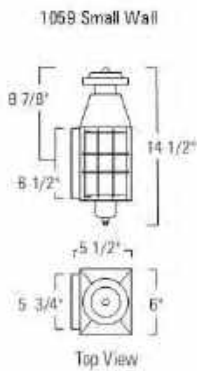

American Heritage
Large Wall
1093-BL-CL
21 3/4" H X 8 1/2" W

American
Heritage Post
1056 - BL-CL

American Heritage
Small Wall
1059-BL-CL
14 1/2" H X 6" W

Model	Finish	Diffuser	Lamping	Dimensions	Projection	TTO
1059 Small Wall	Black (BL)	Clear Glass (CL)	Incandescent 1-80 Watt Edison	14 1/2" H X 6 3/4" W Backplate 6 1/2" H X 5 3/4" W	5 1/2"	8 7/8"
1093 Large Wall	Black (BL)	Clear Glass (CL)	Incandescent 2-80 Watt Edison	21 3/4" H X 8 1/2" W Backplate 10" H X 8" W	6 7/8"	12 1/4"
1056 Post	Black (BL)	Clear Glass (CL)	Incandescent 3-40 Watt Candelabra	21 3/8" H X 8 1/2" W		