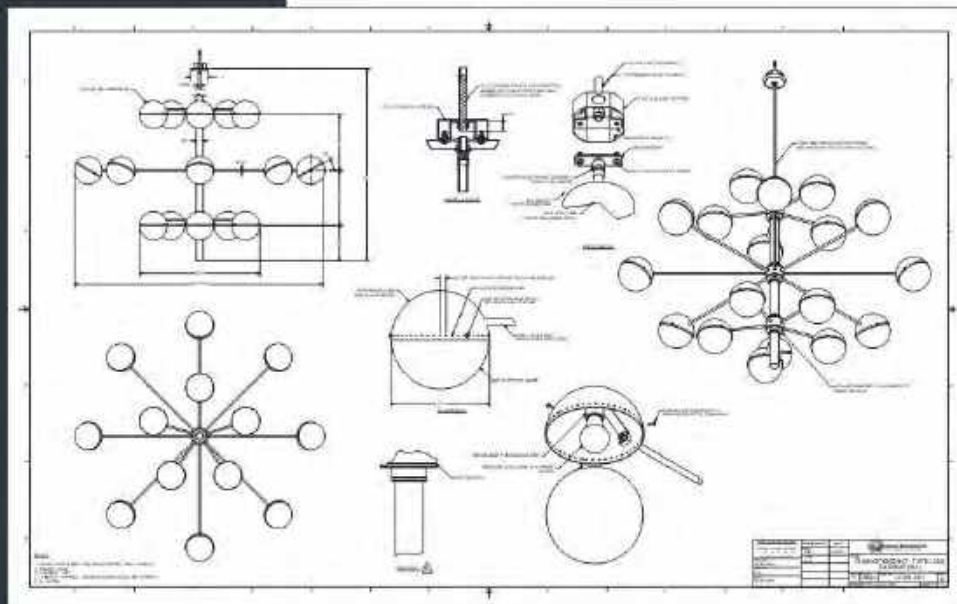

YOU'RE CUSTOMER FOCUSED SO ARE WE.

Effective lighting is key to the success of any hospitality interior.

Our quality assurance teams make sure that what you specify is exactly what you get. This resource allows us to quote complete fixture packages and deliver them at competitive pricing.

The fact that we don't simply contract out work but have ILEX employees on the ground, enables us to ensure both quality and cost controls. This unique arrangement has supported our accounts for almost two decades.