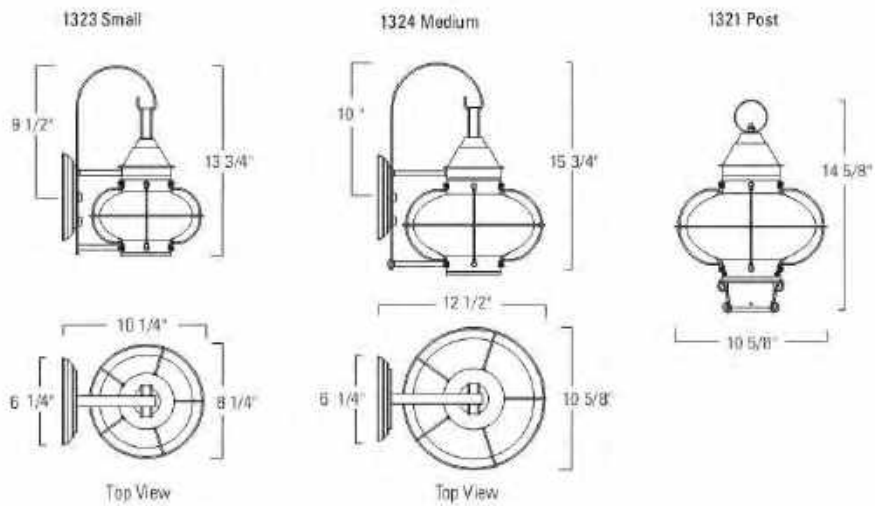

COTTAGE ONION GOOD

Featuring seeded or clear glass in a rounded shape of an onion, encapsulated by impressively hand-crafted metal is offered in two finishes. The Cottage Onion series is both eye-catching and ideal for entryways and rustic exteriors.

Outdoor