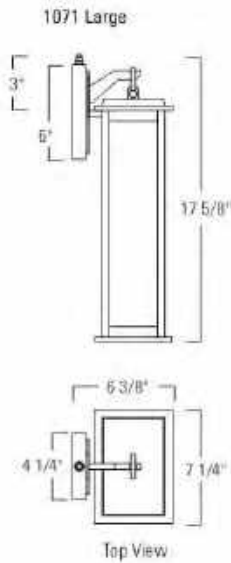

Built in LED photo sensor

LED ADA

Model	Finish	Glass	Lamping	Dimensions	Projection	TTO
1070 Small	Gun Metal (GM)	Water Glass (WG)	LED 450lm, 3000K CCT with photosensor	13 3/4" H X 7 1/4" W Backplate 6" H X 4 1/4" W	6 3/8"	3"
1071 Large	Gun Metal (GM)	Water Glass (WG)	LED 450lm, 3000K CCT with photosensor	17 5/8" H X 7 1/4" W Backplate 6" H X 4 1/4" W	6 3/8"	3"

Wet Location, Outdoor Rated and UL/ETL Listed *Top of fixture to center point of junction box.