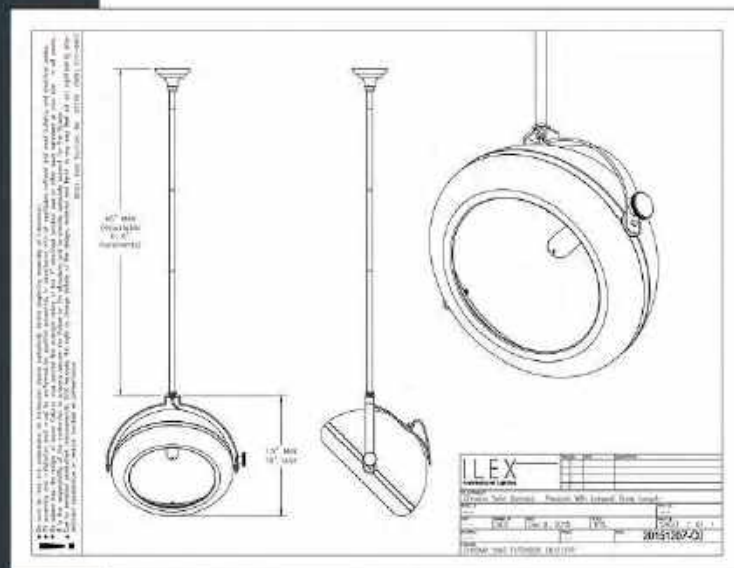

ILEX STANDARD PRODUCT LINES DELIVER UNIQUE SOLUTIONS

All of the features below are available in multiple options to produce that truly unique result:

- paint colors
- finishes
- specific metals and or wood
- diffusers
- fabrics
- hardware
- size