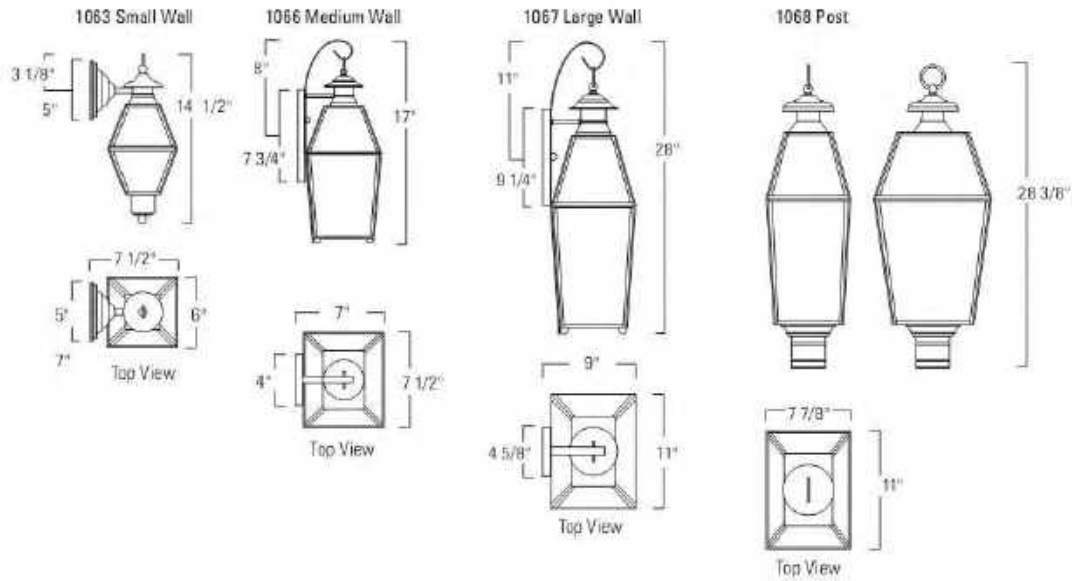

Above (2) Medium Wall 1066-BL-BE
Left Small Wall 1063-BL-BE