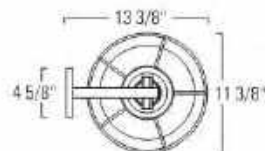

11 3/8"

Top View