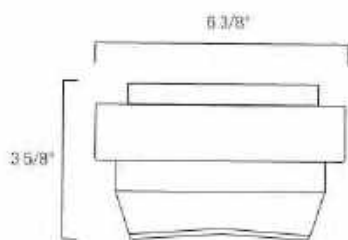

LED

Model	Finish	Diffuser	LED Lamping	Dimensions
5379	Brushed Nickel / Satin Brass (BNSB)	Clear Glass (CL) Size: 2 3/8 H X 5 1/8 W	LED 1000lm, 3000K CCT 14 Watts, 80 CRI 120v	3 5/8 H X 6 3/8 W

Damp Location Rated and UL/ETL Listed