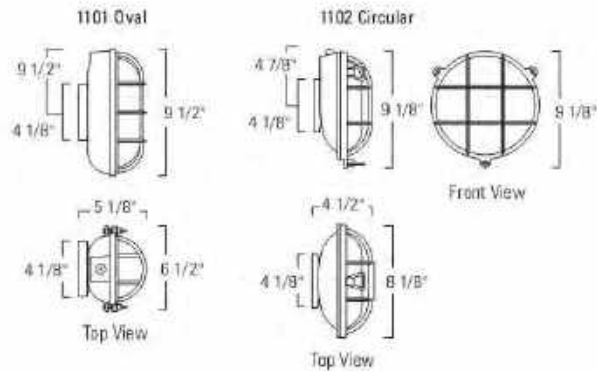

SOLID BRASS

Outdoor

Oval
1101-CH-FR
9 1/2" H X 6 1/2" W

Circular
1102-CH-FR
9 1/8" diameter

Circular
1102-BR-FR

Oval
1101-BR-FR

Model	Finish	Diffuser	Lamping	Dimensions	Projection
1101 Oval	Bronze (BR) Chrome (CH)	Frosted Glass (FR)	Incandescent 1-60 Watt Edison T-10	9 1/2 H X 6 1/2 W Backplate 4 1/8 dia.	5 1/8
1102 Circular	Bronze (BR) Chrome (CH)	Frosted Glass (FR)	Incandescent 1-60 Watt Edison Torpedo Bulb	9 1/8 Diameter Backplate 4 1/8 dia.	4 1/2