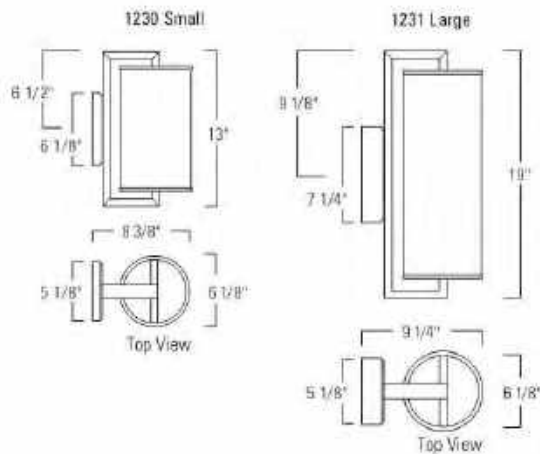

LED

Model	Finish	Diffuser	Lamping	Dimensions	Projection	TTO*
1230 Small	Matte Black (MB)	Seedy Glass (SE) Size: 10 1/2 H X 6 W	LED 900lm, 3000K CCT 90 CRI, 10.8 Watts non-dimmable	13 H X 6 1/8 W Backplate 6 1/8 H X 5 1/8 W	6 1/4	7 1/8
1231 Large	Matte Black (MB)	Seedy Glass (SE) Size: 16 H X 6 W	LED 1440lm, 3000K CCT 90 CRI, 16 Watts non-dimmable	19 H X 6 1/8 W Backplate 7 1/4 H X 5 1/8 W	9 1/4	9 1/8

Wet Location, Outdoor Rated and UL/ETL Listed, *Top of fixture to center point of junction box.