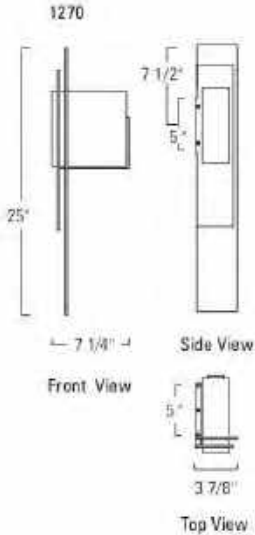

LED

Model	Finish	Diffuser	Lamping	Dimensions	Projection	TTO*
1270	Matte Black (MB)	Acrylic (AC)	LED 175 lm emitted, 3000K CCT, 90 CRI, 7 Watts, 120v, ELV & Trisc Dimming	25 H X 7 1/4 W Backplate 5 H X 5 W	3 7/8	7 1/2

* Wet Location, Outdoor Rated and UL/EFL Listed. *Top of fixture to center point of junction box.