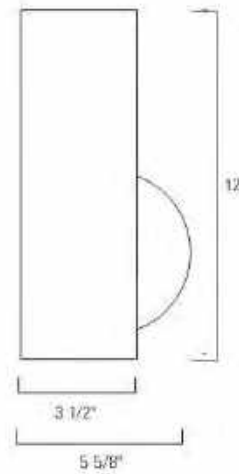

Flush + Semi-flush

LED ADA

Model	Finish	Diffuser	LED Lamping	Dimensions
5380	Grained Grey (GG)	Opal Glass Globe (OP) Size: 7 inch diameter	*LED 910lm, 3000K CCT 12.5 Watts, 90 CRI, 120v ELV dimmable	12 H X 5 5/8 dia.

*Integrated LED driver, Damp Location Rated and UL/ETL Listed