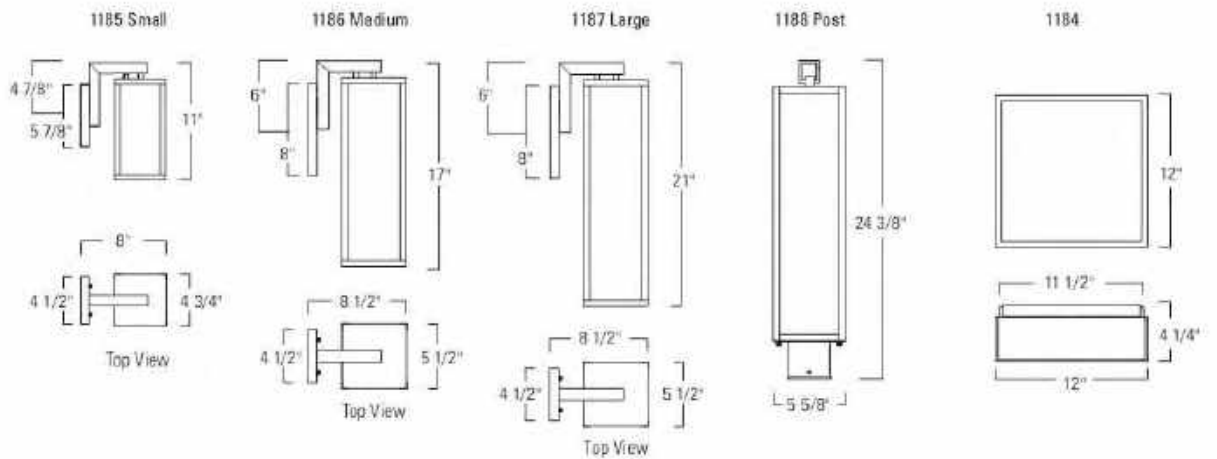

CAPTURE

A new twist for an outdoor lantern, clean crisp lines make this transitional outdoor scone an instant favorite. Made of quality materials, solid brass and substantial clear glass. Norwell offers the complete series with 3 wall sizes, post and ceiling.

SOLID BRASS

Outdoor