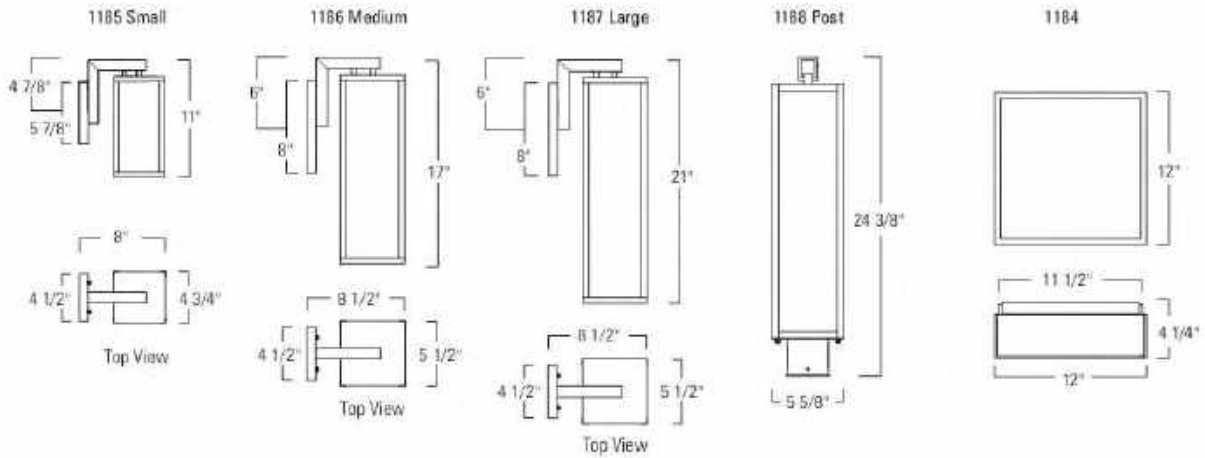

Capture Large **Brass**
1187-MB-CL
Shown with T10 8 1/2" LED
decorative filament lamp