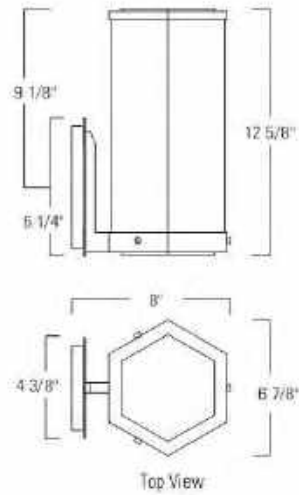

POLYGON

1175 Small

1176 Large

Outdoor