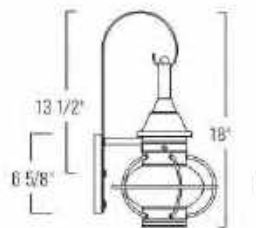

SOLID COPPER

Lifetime Guarantee

Outdoor

Small Sconce
1713-CO-CL
18" H X 8 3/4" W

Large Sconce
1712-CO-CL
22 1/2" H X 11 3/8" W

Medium Post
1711-CO-CL
19" H X 11 3/8" W
Large Post
1710 also available

1713 Small Wall