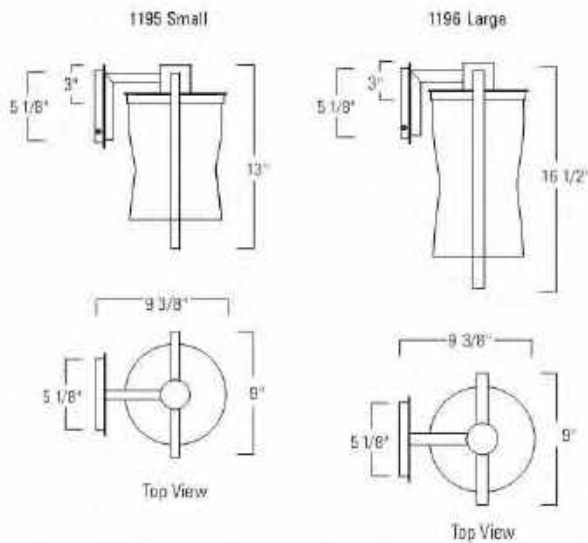

Small Front View

Model	Finish	Diffuser	Lamping	Dimensions	Projection	TTD*
1195 Small	Matte Black (MB)	Frosted Glass (FR) Size: 9 H X 6 1/2 W	Incandescent 1-60 Watt Medium Base Edison	13 H X 9 W Backplate 5 1/8 inch square	9 3/8	3
1196 Large	Matte Black (MB)	Frosted Glass (FR) Size: 12 1/4 H X 6 1/2 W	Incandescent 1-60 Watt Medium Base Edison	16 1/2 H X 9 W Backplate 5 1/8 inch square	9 3/8	3

Wet Location, Outdoor Rated and UL/ETL Listed, *Top of fixture to center point of junction box.