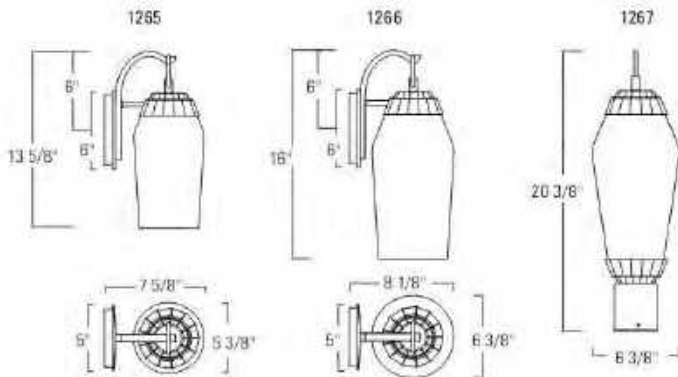

UL/ETL Listed, Wet Location, Outdoor Rated *Top of fixture to center point of junction box.

LYRIDS

Small Wall
1265-MB-IG
13 5/8" H X 5 3/8" W

Post
1267-MB-IG
20 3/8" H X 6 3/8" W

Outdoor

COSMOS INDOOR/OUTDOOR