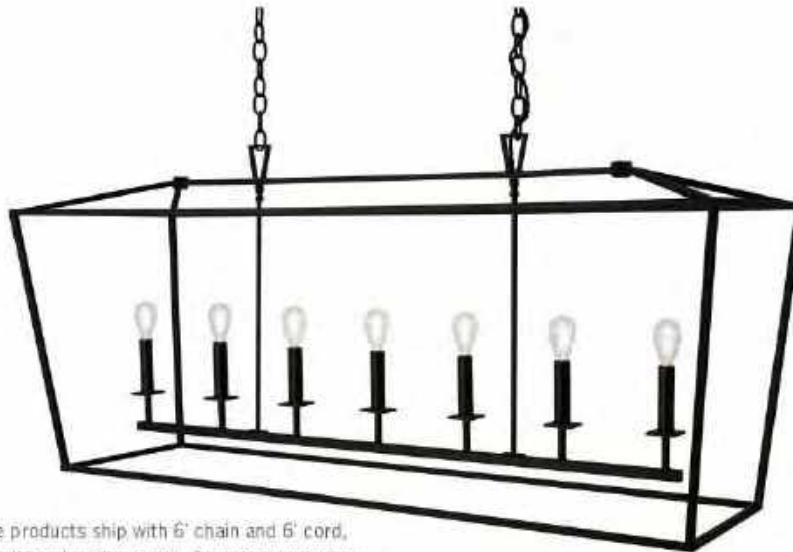

Linear
1083-MB-NG
25 3/4" H X 54" W

All Cage products ship with 6' chain and 6' cord,
for overall height adjustment. Complete technical
specifications page: 129