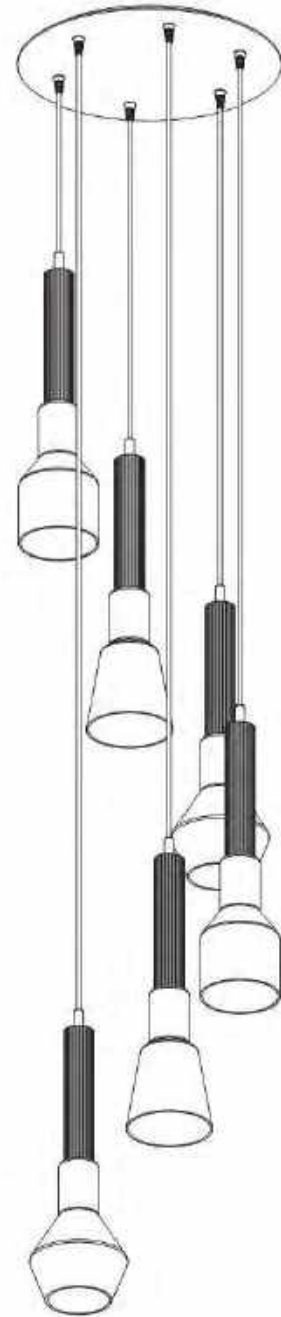

Round canopy detail
18" diameter