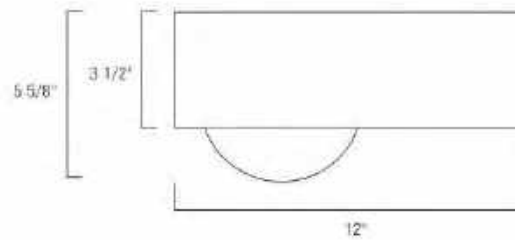

5380-GG-OP
5 5/8" H X 12" W

5380-GG-OP
Score

Flush + Semi-flush

LED ADA

Model	Finish	Diffuser	LED Lamping	Dimensions
5380	Grained Grey (GG)	Opal Glass Globe (OP) Size: 7 inch diameter	*LED 910lm, 3000K CCT 12.5 Watts, 90 CRI, 120v ELV dimmable	12 H X 5 5/8 dia.