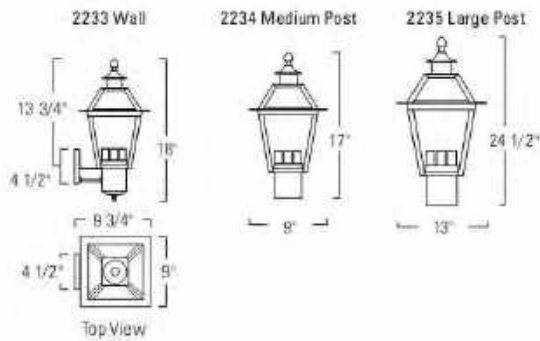

Model	Finish	Diffuser	Lamping	Dimensions	Projection	TTO
2233 Small Wall	Black (BL)	Clear Glass (CL)	Incandescent 3-60 Watt Candelabra	18 H X 9 W Backplate 4 1/2 H X 4 1/2 W	9 3/4	13 3/4
2234 Medium Post	Black (BL)	Clear Glass (CL)	Incandescent 3-60 Watt Candelabra	17 H X 9 W		
2235 Large Post	Black (BL)	Clear Glass (CL)	Incandescent 3-60 Watt Candelabra	24 1/2 H X 13 W		

Wet Location, Outdoor Rated and UL/ETL Listed *Top of fixture to center point of junction box

Outdoor