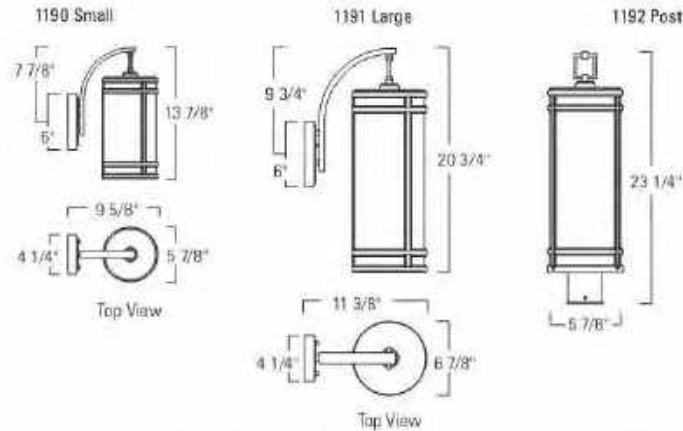

Model	Finish	Diffuser	Lamping	Dimensions	Projection	TTO*
1190 Small	Acid Dipped Black (ADB)	Clear Glass (CL)	Incandescent 1-60 Watt Medium Base T10 style recommended	13 7/8 H X 5 7/8 W Backplate 6 H X 4 1/4 W	9 5/8	7 7/8
1191 Large	Acid Dipped Black (ADB)	Clear Glass (CL)	Incandescent 1-60 Watt Medium Base T10 style recommended	20 3/4 H X 6 7/8 W Backplate 6 H X 4 1/4 W	11 3/8	9 3/4
1192 Post	Acid Dipped Black (ADB)	Clear Glass (CL)	Incandescent 1-60 Watt Medium Base T10 style recommended	23 1/4 H X 6 7/8 W		

Wet Location, Outdoor Rated and UL/ETL Listed. *Top of fixture to center point of junction box.