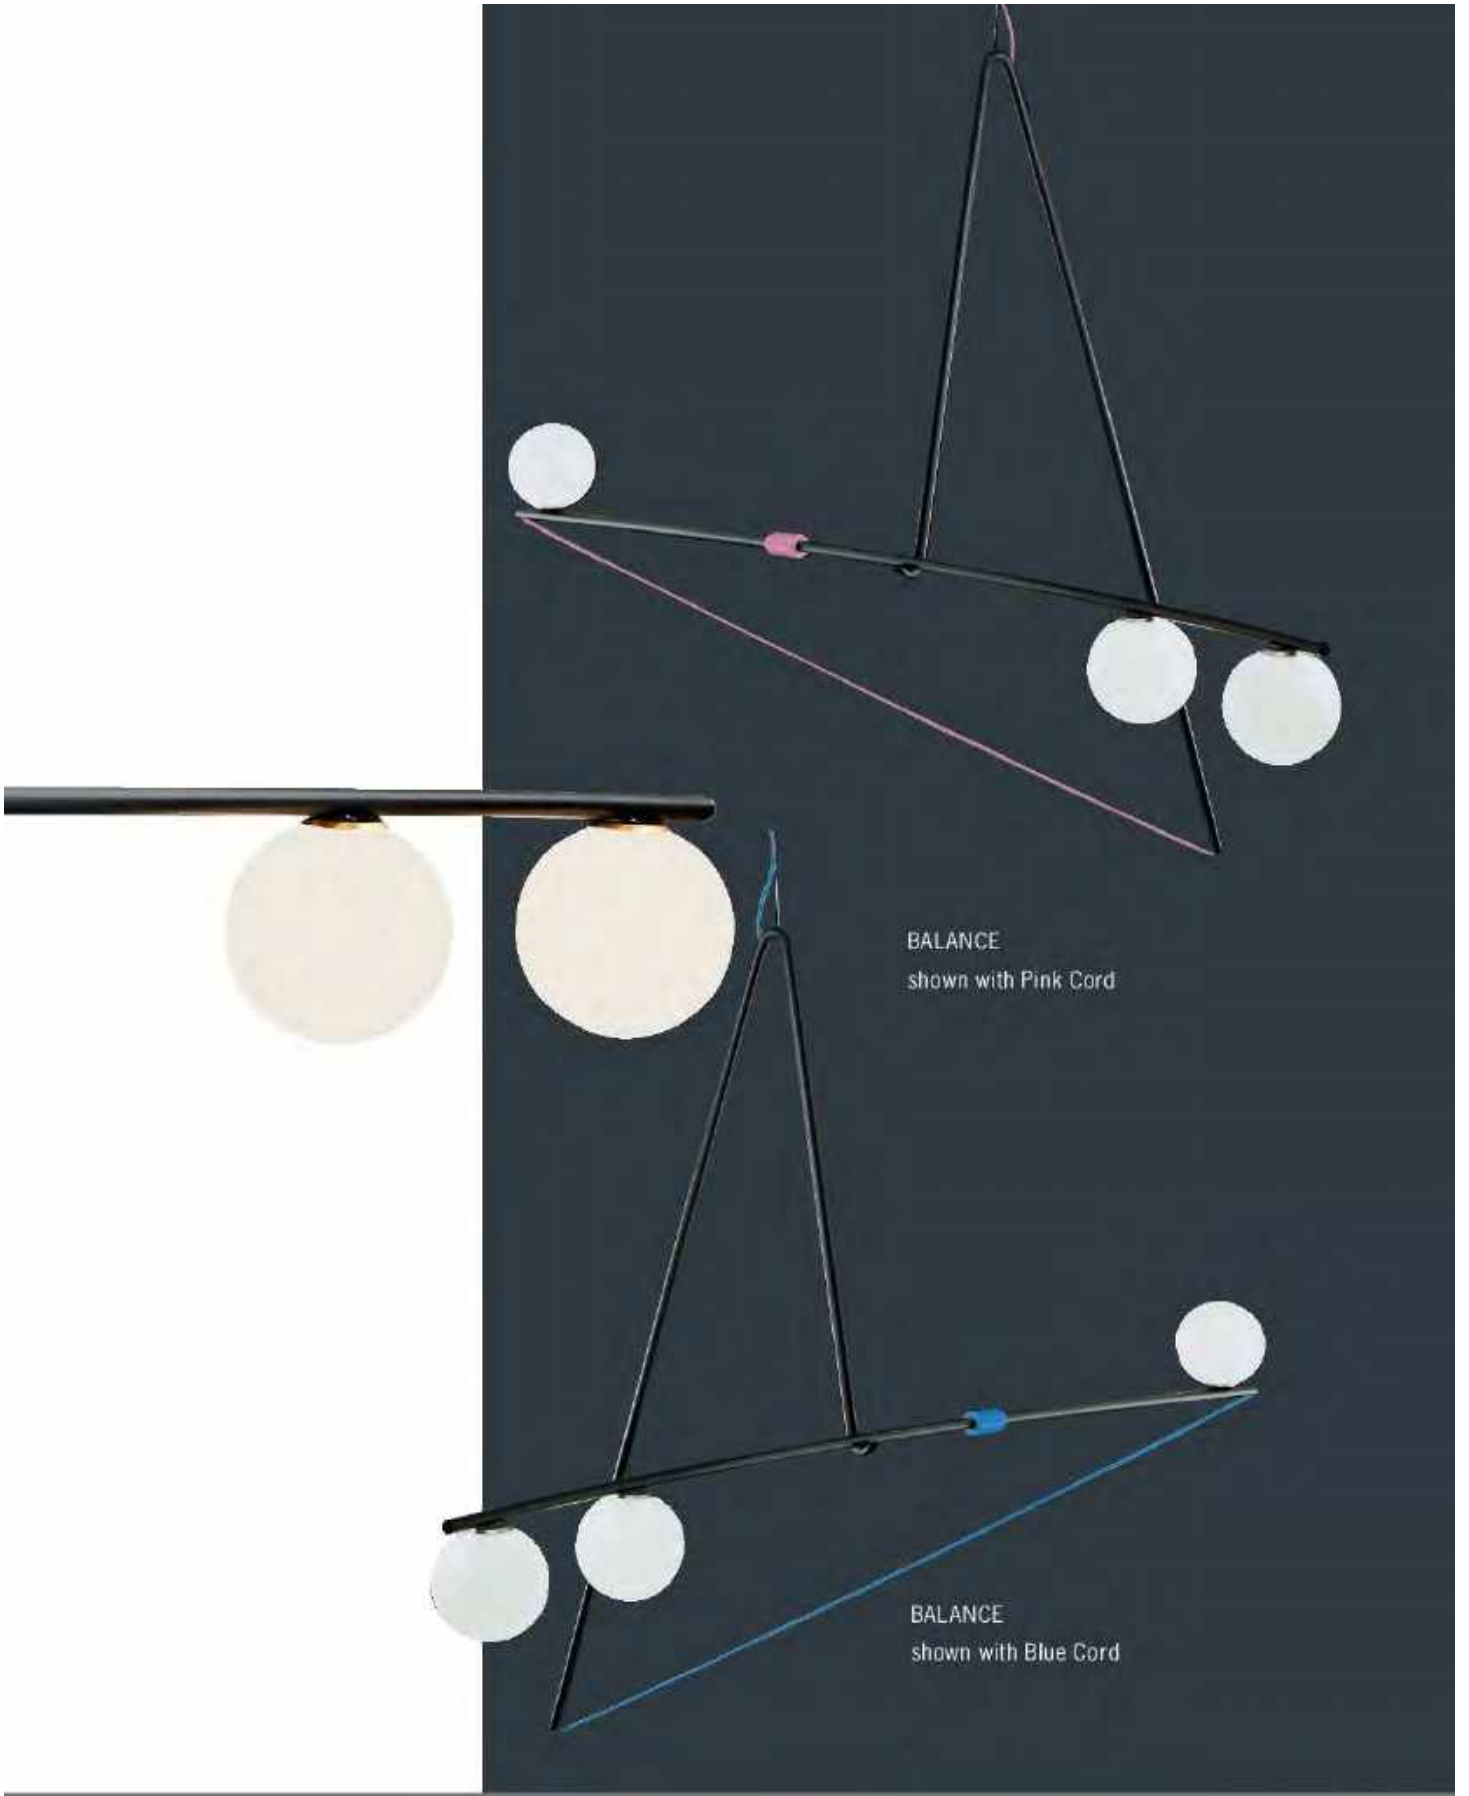

BALANCE
shown with Pink Cord

BALANCE
shown with Blue Cord