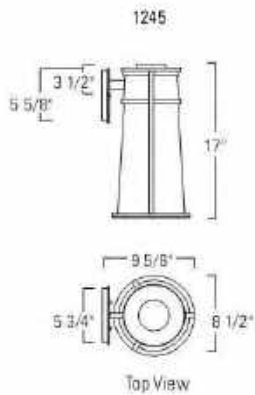

CONE

This voluptuous bell-shaped fixture reinvents an iconic shape with its interplay of solid brass details, clear glass diffuser and exposed bulb, to transform contemporary outdoor applications.

Available in Matte Black and Satin Brass.

SOLID BRASS

Outdoor