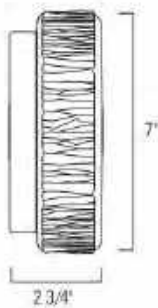

Sconces

Sconce
5377-PN-FR
2 3/4 H X 7 inch diameter

Flush Mount
5377-PN-FR
2 3/4 H X 7 inch diameter

WALL SCONCE

FLUSH MOUNT

LED ADA

Model	Finish	Diffuser	Lamping	Dimensions	Projection
5377	Polished Nickel (PN)	Frosted Glass (FR) Size: 7 inch diameter	LED 900lm, 3000K CCT 90 CRI, 10 Watts non-dimmable	2 3/4 H X 7 inch diameter	2 3/4