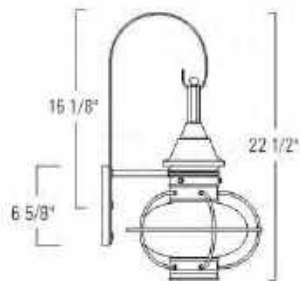

11 3/8"

1712 Large Wall