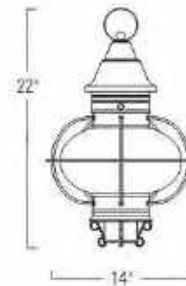

AMERICAN ONION BEST

The American Onion has replaced our ever-popular Vidalia series. The American Onion, Norwell's finest hand-spun onion, is made in America of quality heavy gauge solid Brass or Copper with a sturdy protective frame that shields the glass. Norwell's quintessential lantern has been in the company's offering since the company began seventy five years ago. The American Onion is offered in two wall sizes and a post lantern with six distinct beautiful hand-dipped, living finishes. All finishes except Matte Black are "Living Finishes" in keeping with the hand-rubbed appearance, overtime the finish will weather to a beautiful patina.

SOLID COPPER

Lifetime Guarantee

Outdoor

11 3/8"

14"