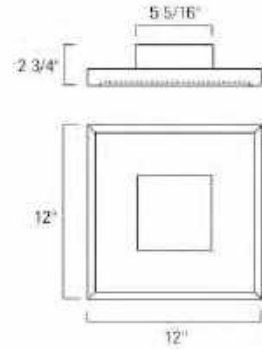

FOR-SQUARE LED

A textured resin diffuser paired with a simple box-like frame gains additional impact from this special effect: The illumination emanates from inside the product edge and surface. Apply in multiples for an artful look on a ceiling or wall. • Finish options: Satin Brass (SB) Brushed Nickel (BN)

5391-SB-WV
12" H X 12" W
(Wave Pattern Resin
Diffuser)