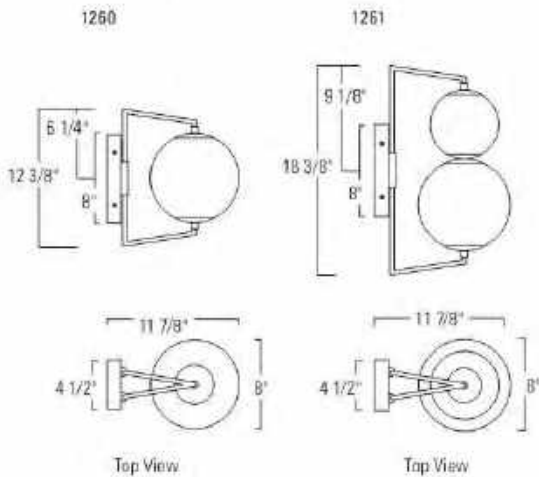

LED

Model	Finish	Diffuser	Lamping	Dimensions	Projection	TTD*
1260	Matte Black (MBSB) with Satin Brass accents	Matte Acrylic (MA) Globe	LED 1260lm 3000K CCT CRI>90, 12 Watt	12 3/8" H X 8" W Backplate 8" H X 4 1/2" W	11 7/8"	6 1/4"
1261	Matte Black (MBSB) with Satin Brass accents	Matte Acrylic (MA) Globe	LED 1870lm 3000K CCT CRI>90, 17 Watt	18 3/8" H X 8" W Backplate 8" H X 4 1/2" W	11 7/8"	9 1/8"

Wet Location, Outdoor Rated and UL/ETL Listed. *Top of fixture to center point of junction box.