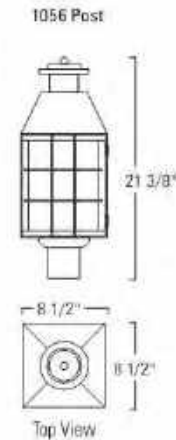

American Heritage
Large Wall
1093-BL-CL
21 3/4" H X 8 1/2" W

American
Heritage Post
1056 - BL-CL

American Heritage
Small Wall
1059-BL-CL
14 1/2" H X 6" W

Model	Finish	Diffuser	Lamping	Dimensions	Projection	TTO
1059 Small Wall	Black (BL)	Clear Glass (CL)	Incandescent 1-80 Watt Edison	14 1/2" H X 6 3/4" W Backplate 6 1/2" H X 5 3/4" W	5 1/2"	8 7/8"
1093 Large Wall	Black (BL)	Clear Glass (CL)	Incandescent 2-80 Watt Edison	21 3/4" H X 8 1/2" W Backplate 10" H X 8" W	6 7/8"	12 1/4"
1056 Post	Black (BL)	Clear Glass (CL)	Incandescent 3-40 Watt Candelabra	21 3/8" H X 8 1/2" W		