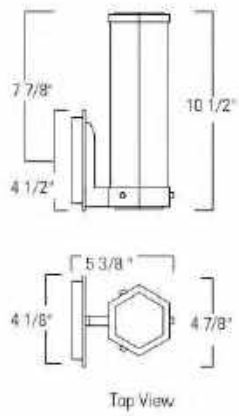

1175 Small

1177-MB-WAV
15 3/8" H X 6 7/8" W