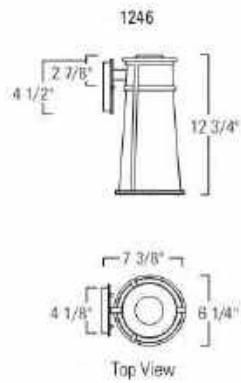

CONE

This voluptuous bell-shaped fixture reinvents an iconic shape with its interplay of solid brass details, clear glass diffuser and exposed bulb, to transform contemporary outdoor applications.

Available in Matte Black and Satin Brass.

SOLID BRASS

Outdoor