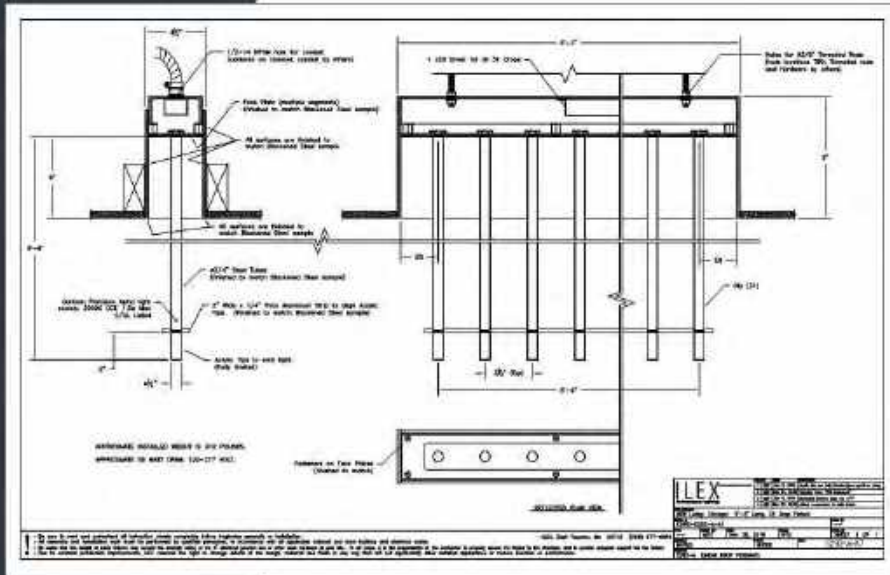

BRING US YOUR PROBLEM WE'LL SOLVE IT.

Problem solving is what we do.

Our role is not simply to make beautiful fixtures but to ensure our products help create the environment you envisioned.

Toward that end, we can assist you in recommending design details that improve the illumination of the fixture, while maintaining the integrity of the design