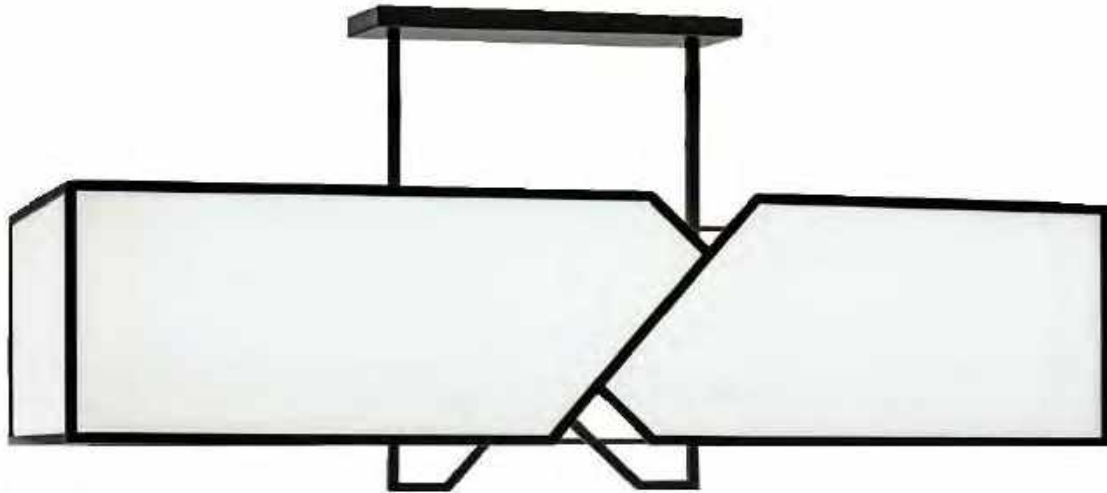

MOISELLE LINEAR

Like the legend Coco Chanel who inspired it, Moiselle emanates timeless chic with its interplay of classic black and white. A matte black frame heightens the lines of the clean crisp fabric shade whose shape hints at the convent attire that was the initial inspiration for Chanel's iconic fashions. • Finish: Matte Black (MB)

8171-MB-WS
42" H X 48" W