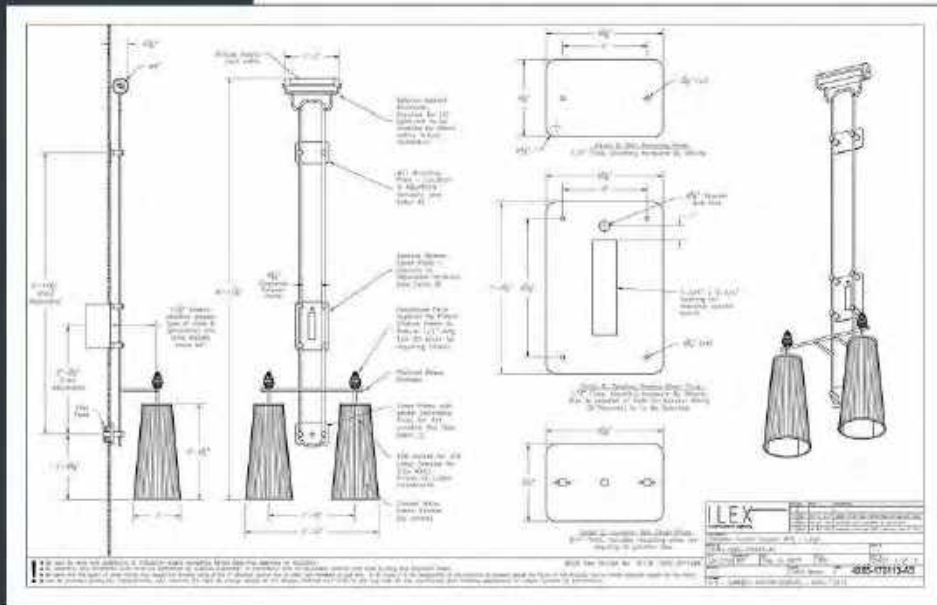

YOU HAVE A VISION SHARE IT WITH US.

Once you decide to work with us, we'll set in motion our resources. We can transform the simplest sketch into a finished CAD drawing. Once drawn, your idea can be manufactured into a real and functioning product.

Simply tell us what you need and we will provide the guidance, hands-on work and trouble-shooting capability to deliver it.

You can depend on us not merely to execute your idea but also to collaborate throughout the entire process.