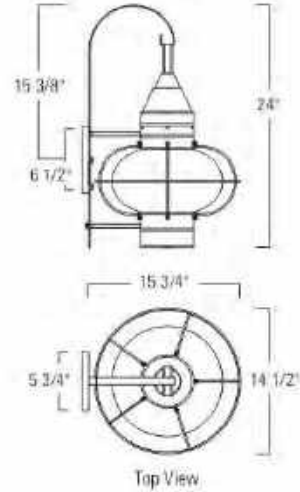

1509 Large Wall