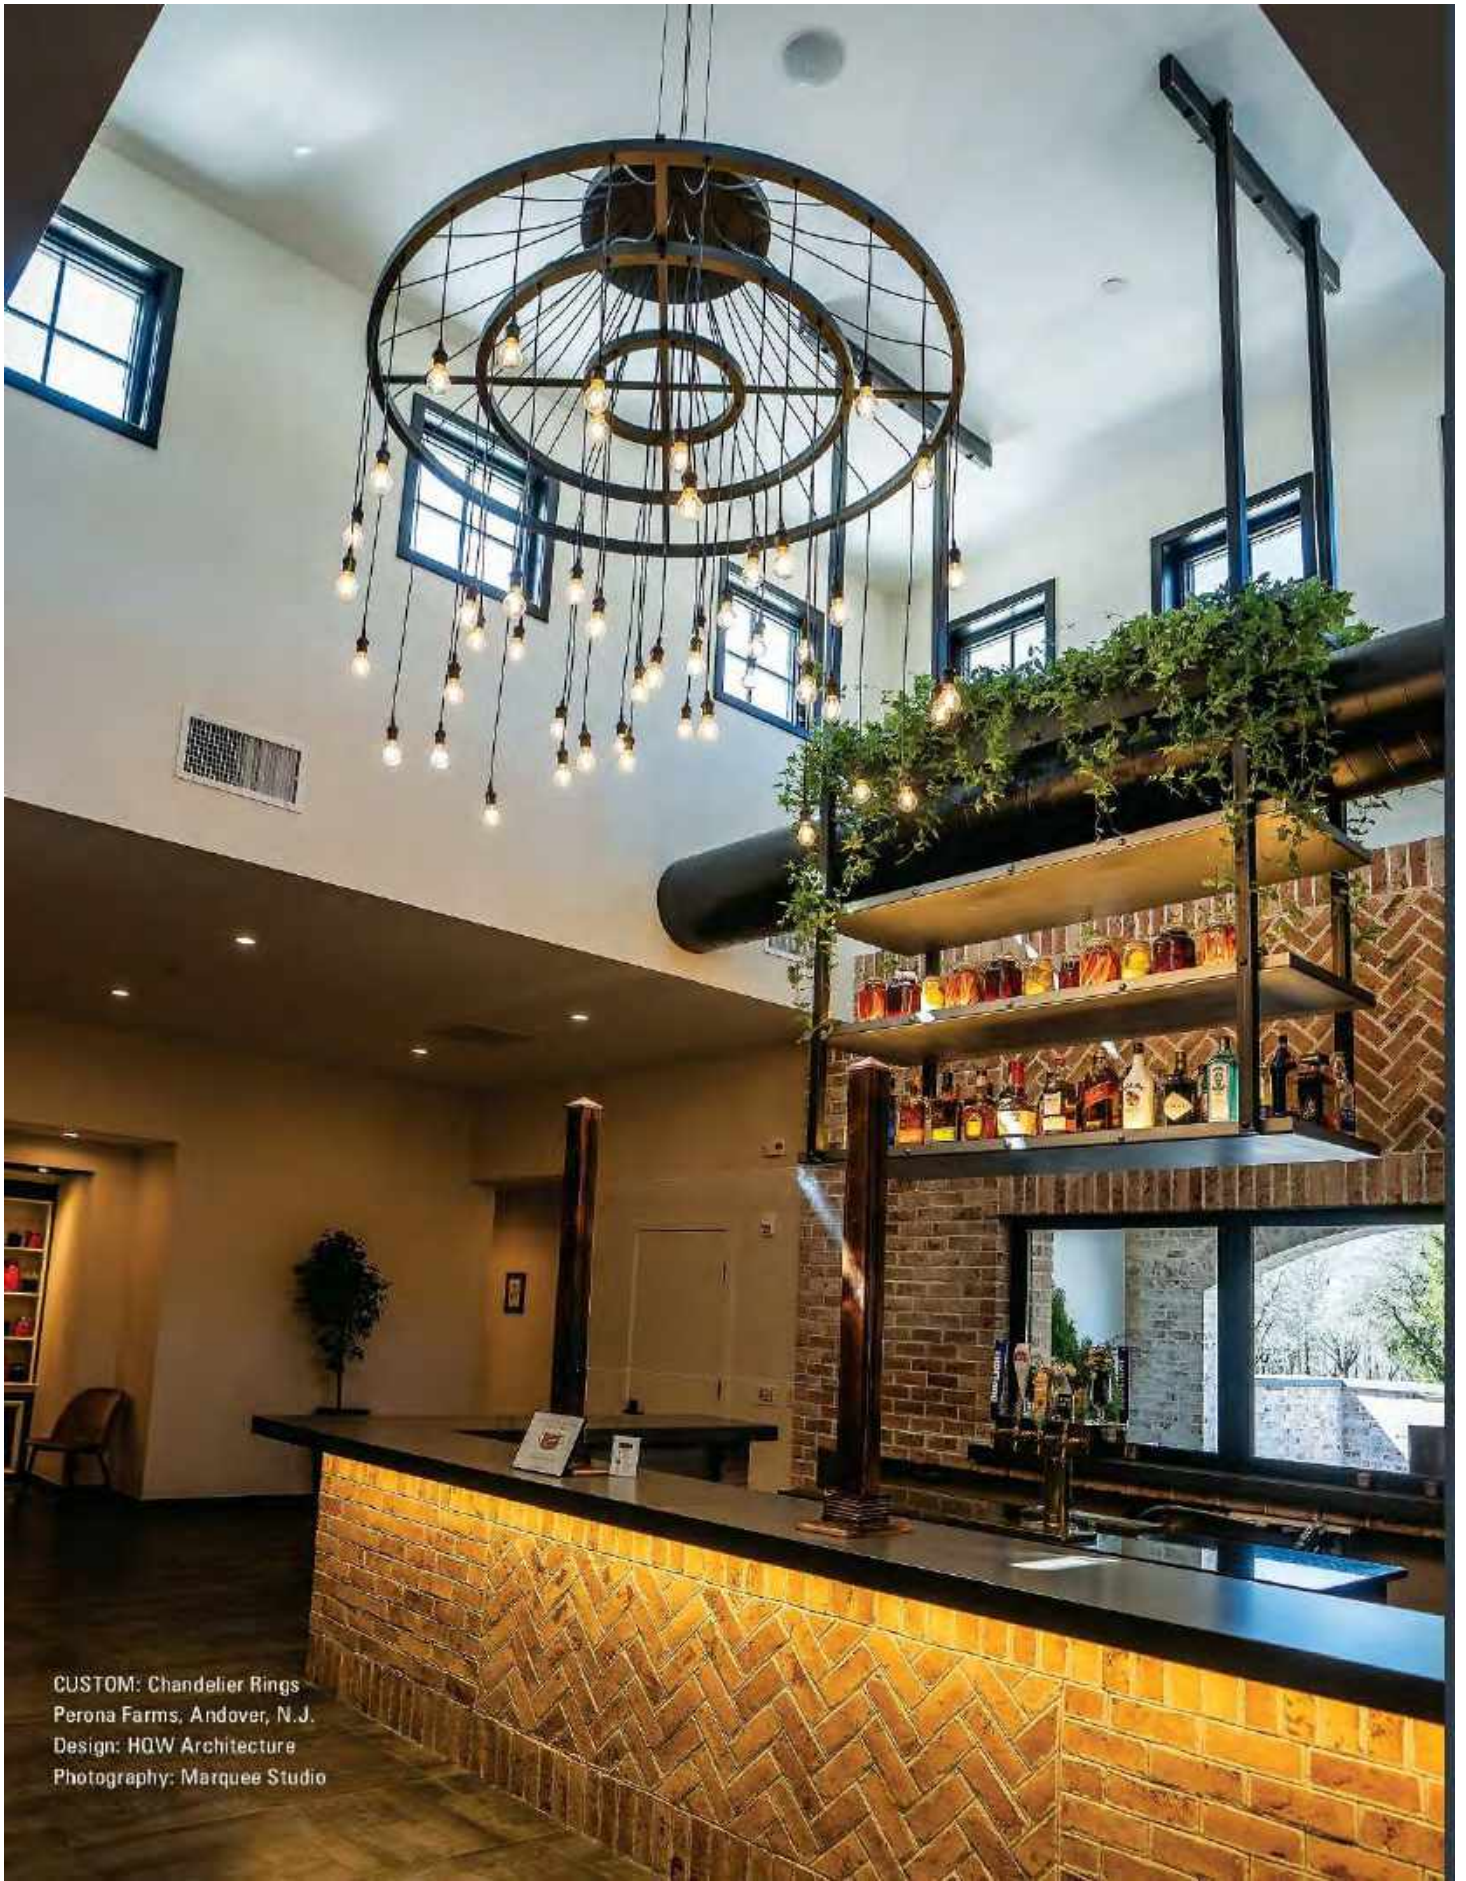

CUSTOM: Chandelier Rings
Perona Farms, Andover, N.J.
Design: HQW Architecture
Photography: Marquee Studio