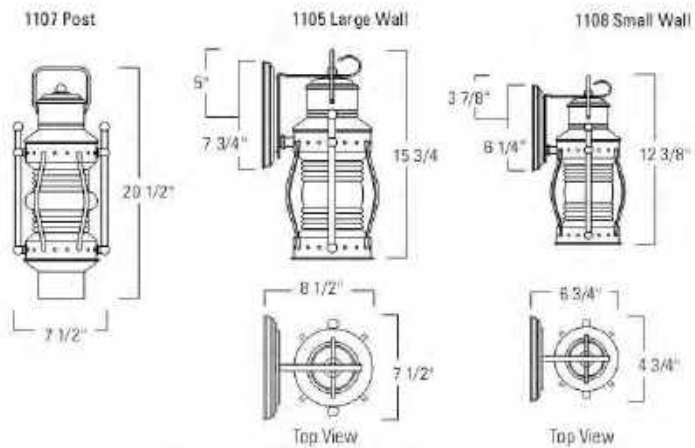

Post
1107-BR-CL
20 1/2" H X 7 1/2" W

Small Wall
1108-BR-CL
12 3/8" H X 6 3/4" W

Large Wall
1105-BR-CL
15 3/4" H X 7 1/2" W

Model	Finish	Diffuser	Lamping	Dimensions	Projection	TTO
1108 Small Wall	Bronze (BR)	Clear Glass (CL)	Incandescent 1-75 Watt Edison	12 3/8" H X 4 3/4" W Back plate 5 1/4" dia.	6 3/4"	3 7/8"
1105 Large Wall	Bronze (BR)	Clear Glass (CL)	Incandescent 1-75 Watt Edison	15 3/4" H X 7 1/2" W Back plate 7 3/4" dia.	8 1/2"	5"
1107 Post	Bronze (BR)	Clear Glass (CL)	Incandescent 1-75 Watt Edison	20 1/2" H X 7 1/2" W		

Wet Location, Outdoor Rated and UL/ETL Listed *Top of fixture to center point of junction box.