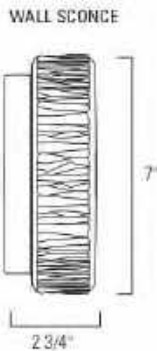

Sconce
5377-PN-FR
2 3/4 H X 7 inch diameter

LED ADA

Model	Finish	Diffuser	Lamping	Dimensions	Projection
5377	Polished Nickel (PN)	Frosted Glass (FR) Size: 7 inch diameter	LED 900lm, 3000K CCT 90 CRI, 10 Watts non-dimmable	2 3/4 H X 7 inch diameter	2 3/4

Damp Location Rated and UL/ETL Listed