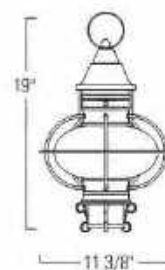

1711 Medium Post

11 3/8"