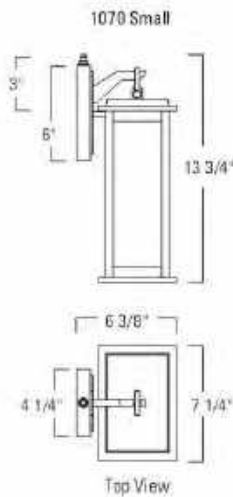

WEYMOUTH LED

The Weymouth Outdoor sconce has a built in photo sensor that comes on at dusk and turns off at dawn. With angular lines and substantial wavy glass, the LED illumination spreads ample light to any outdoor space it occupies.

Outdoor

Built in LED photo sensor

LED ADA

Model	Finish	Glass	Lamping	Dimensions	Projection	TTO
1070 Small	Gun Metal (GM)	Water Glass (WG)	LED 450lm, 3000K CCT with photosensor	13 3/4" H X 7 1/4" W Backplate 6" H X 4 1/4" W	6 3/8"	3"
1071 Large	Gun Metal (GM)	Water Glass (WG)	LED 450lm, 3000K CCT with photosensor	17 5/8" H X 7 1/4" W Backplate 6" H X 4 1/4" W	6 3/8"	3"

Wet Location, Outdoor Rated and UL/ETL Listed *Top of fixture to center point of junction box.