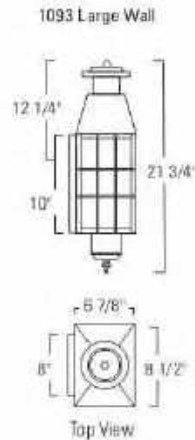

American Heritage
Large Wall
1093-BL-CL
21 3/4" H X 8 1/2" W

American
Heritage Post
1056 - BL-CL

American Heritage
Small Wall
1059-BL-CL
14 1/2" H X 6" W

Model	Finish	Diffuser	Lamping	Dimensions	Projection	TTO
1059 Small Wall	Black (BL)	Clear Glass (CL)	Incandescent 1-80 Watt Edison	14 1/2" H X 6 3/4" W Backplate 6 1/2" H X 5 3/4" W	5 1/2"	8 7/8"
1093 Large Wall	Black (BL)	Clear Glass (CL)	Incandescent 2-80 Watt Edison	21 3/4" H X 8 1/2" W Backplate 10" H X 8" W	6 7/8"	12 1/4"
1056 Post	Black (BL)	Clear Glass (CL)	Incandescent 3-40 Watt Candelabra	21 3/8" H X 8 1/2" W		