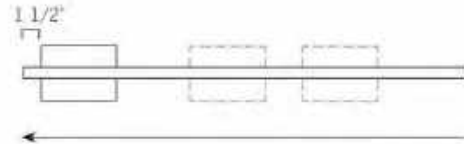

The adjustable backplate is standard and can be repositioned along the length of the Ava body.

36"
9741-BA-MA
Can be installed
without backplate

3/4" W Lens

48"
9742-BA-MA
48" H x 4 1/2" W

36"
9741-BA-MA
36" H x 4 1/2" W