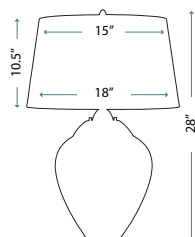

A. Samara Smoke Table Lamp

Code: EL-SAMARA-TL-SMK

Base: Smoke tinted wavy texture blown glass with Polished Nickel metalwork

Shade: Hepplewhite light grey faux silk shade

Max. Wattage: 1x60w MED