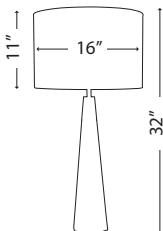

C. Monroe Table Lamp

Code: TLG3086

Base: Clear crystal column with brushed brass accents

Shade: White linen drum

Max. Wattage: 1-40w MED