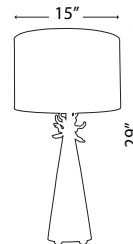

#### A. Alsace 12lt Chandelier

**Code:** CH6154-12

**Height:** 29"

**Width:** 28"

**Min. Drop:** 34"

**Max. Drop:** 101"

**Finish:** Silver with Antique  
Glaze

**Max. Wattage:** 12-60w CAND