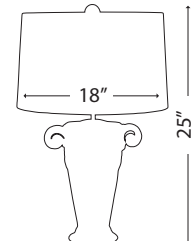

B. Gallier Table Lamp

Code: TA1150

Base: Urn-shaped body with painted Black finish and elegant Distressed Gold accents

Shade: White linen drum shade

Max. Wattage: 1-60w MED