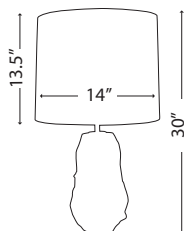

A. Valencia Table Lamp

Code: TLG3024

Base: Orange and amber glass with a French wired design

Shade: Orange faux silk drum shade

Max. Wattage: 1-40w MED