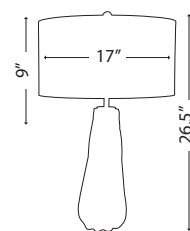

B. Dalrymple Table Lamp

Code: TLG3020

Base: French wired Smokey Olive Green and Clear sweeping patterned glass

Shade: Shimmery Olive Green faux silk fabric

Max. Wattage: 1-40w MED