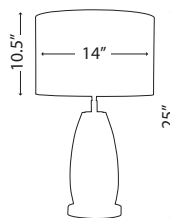

D. Cognac Table Lamp

Code: TLG3119

Base: Hand-shaped glass facets with amber tint on a crystal base

Shade: White linen drum

Max. Wattage: 1-40w MED