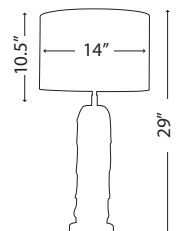

E. Pontchatrain Table Lamp

Code: TLG3118

Base: Clear acrylic base with cascading shaped aqua glass column

Shade: White linen drum

Max. Wattage: 1-40w MED