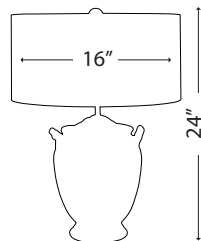

A. Jackson Table Lamp

Code: TA1118

Base: Hand-crafted style jar with Gold and Distressed Silver finish

Shade: Gold hand-painted hardback drum

Max. Wattage: 1-60w MED