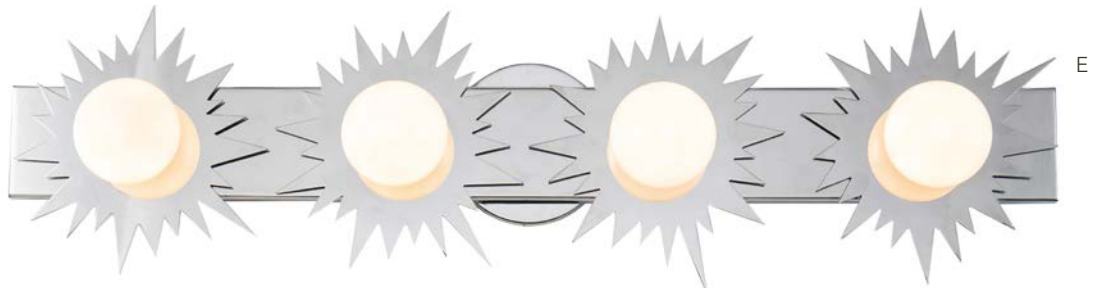

E. Soleil 4lt Wall Sconce

Code: BB90417PC-4
Height: 8.5"
Width: 32"
Projection: 4.5"
Finish: Polished Chrome
Max. Wattage: 4-4w LED G9