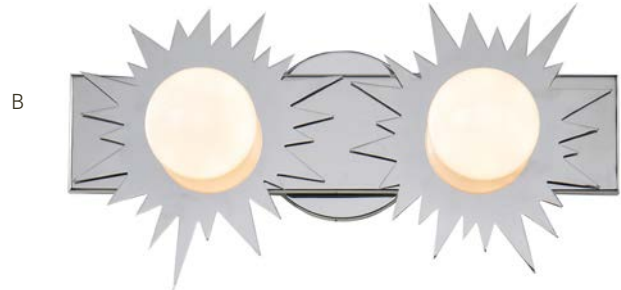

F. Provence 3lt Wall
Sconce

Code: BB90684AGB-3
Height: 9.5"
Width: 24"
Projection: 9"
Finish: Aged Brass
Max. Wattage: 3-60w MED

SOLEIL

POLISHED CHROME

Sunshine makes everyone smile, and the same is true of Soleil, with its sanded glass globes acting like miniature suns. The Polished Chrome finish evokes a cool, edgy vibe, sure to add modern flair to your bathroom.