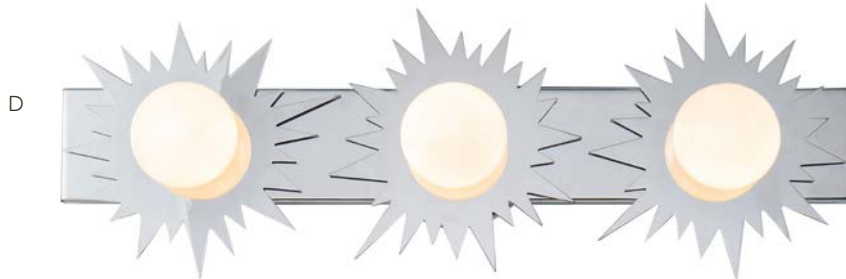

F. Provence 3lt Wall
Sconce

Code: BB90684AGB-3
Height: 9.5"
Width: 24"
Projection: 9"
Finish: Aged Brass
Max. Wattage: 3-60w MED

SOLEIL

POLISHED CHROME

Sunshine makes everyone smile, and the same is true of Soleil, with its sanded glass globes acting like miniature suns. The Polished Chrome finish evokes a cool, edgy vibe, sure to add modern flair to your bathroom.