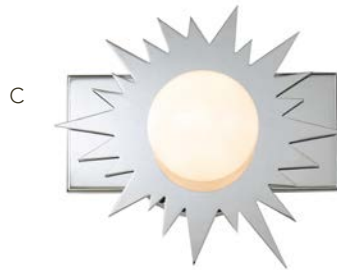

F. Provence 3lt Wall
Sconce

Code: BB90684AGB-3
Height: 9.5"
Width: 24"
Projection: 9"
Finish: Aged Brass
Max. Wattage: 3-60w MED

SOLEIL

POLISHED CHROME

Sunshine makes everyone smile, and the same is true of Soleil, with its sanded glass globes acting like miniature suns. The Polished Chrome finish evokes a cool, edgy vibe, sure to add modern flair to your bathroom.