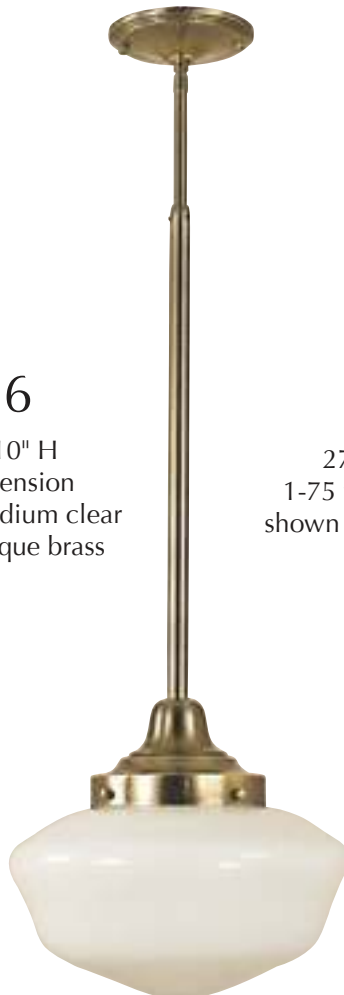

2553

7" W × 8½" H
27"-52" extension
1-75 watt, medium clear
shown in mahogany bronze