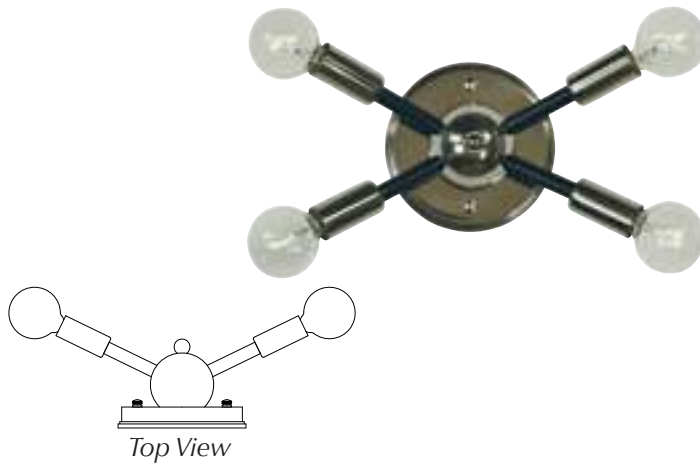

simone

5014

14" W × 8" H × 5½" D
4-60 watt, g16½ clear
shown in polished nickel
with matte black accents