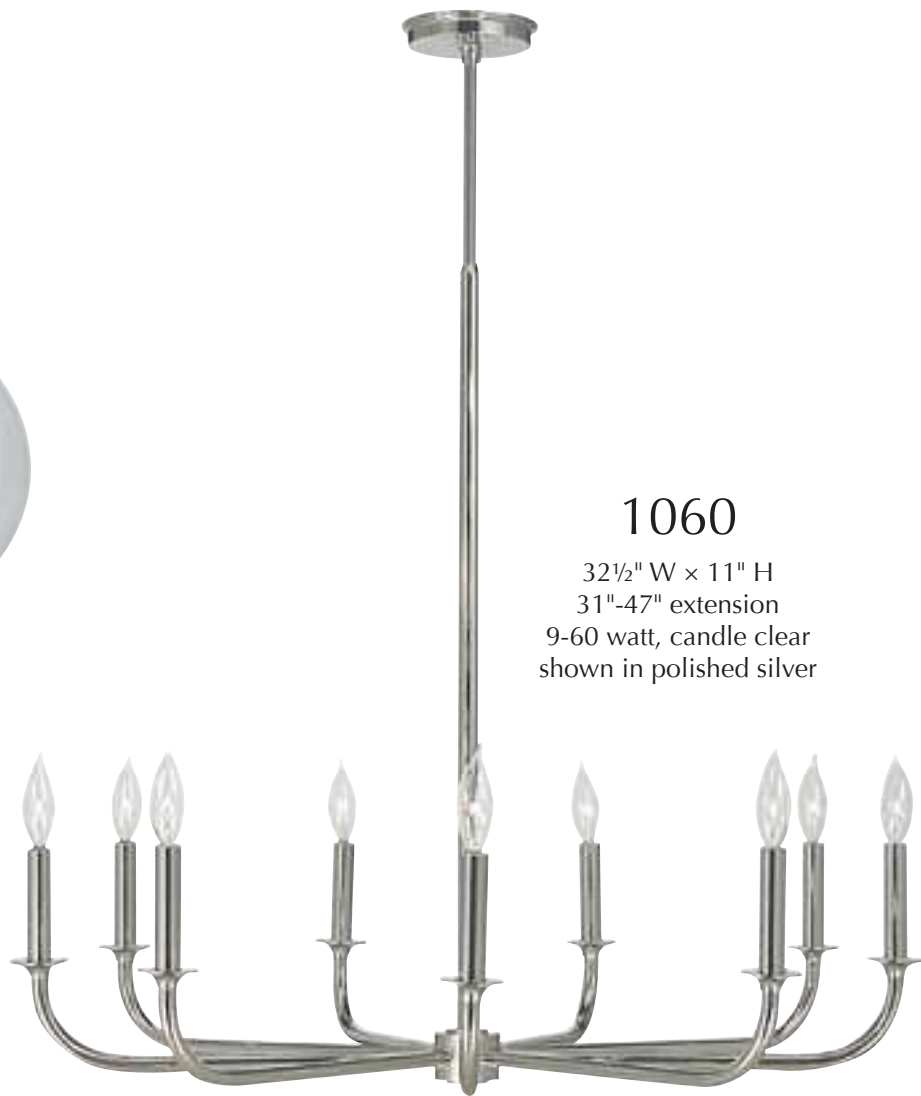

# moderne

1055

26" W × 11" H  
31"-47" extension  
6-60 watt, candle clear  
shown in polished silver

*Made in the U.S.A.—Custom Finishes and Sizes Available—*

# moderne

1056

14" W × 15½" H  
44"-65" extension  
4-60 watt, candle clear  
shown in polished silver

1060

32½" W × 11" H  
31"-47" extension  
9-60 watt, candle clear  
shown in polished silver