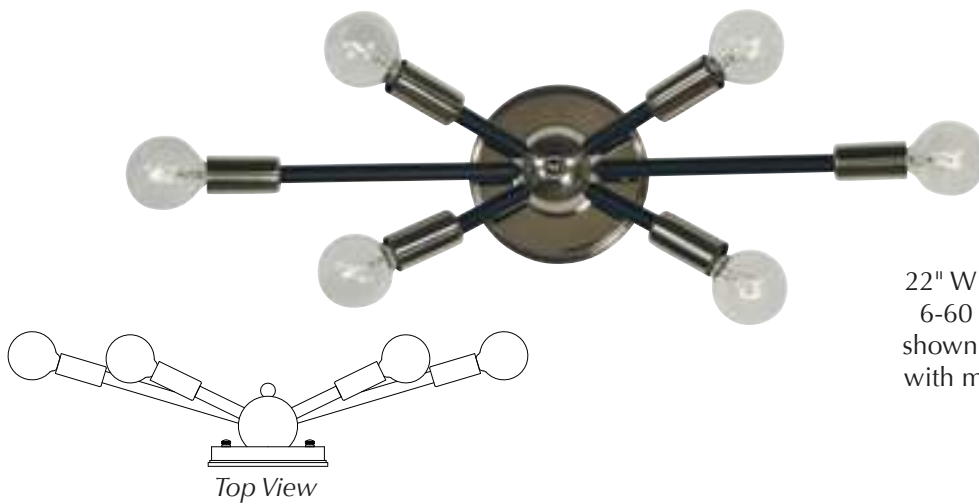

5015

22" W × 9½" H × 5½" D
6-60 watt, g16½ clear
shown in polished nickel
with matte black accents