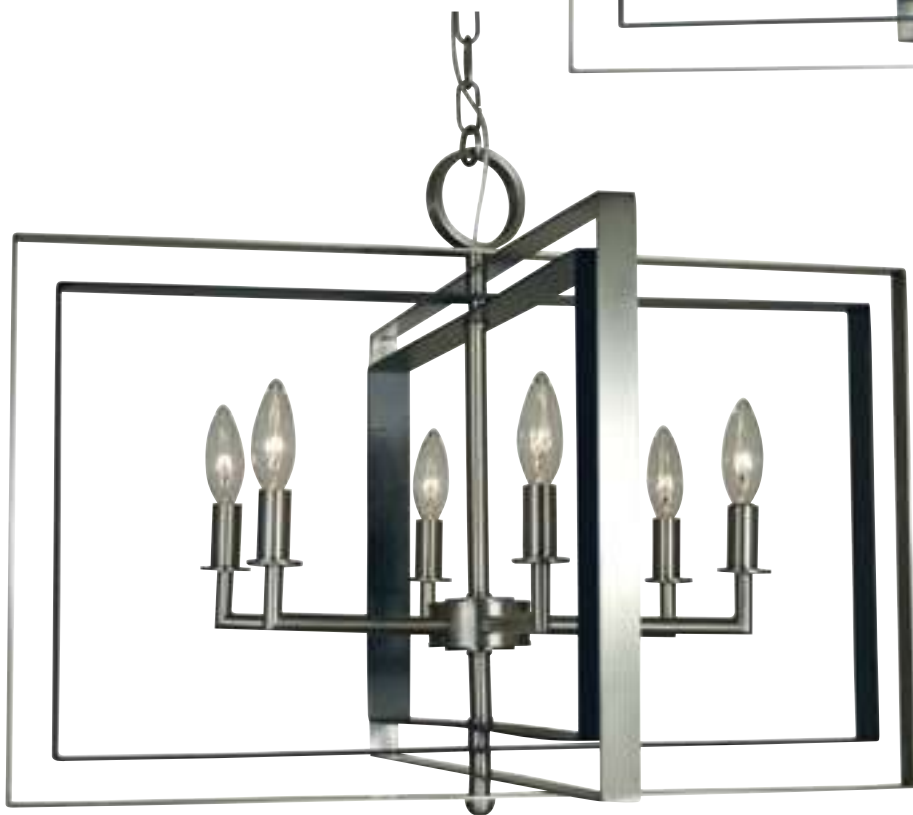

# symmetry

4861

14" W × 12" H  
4-60 watt, candle clear  
shown in brushed nickel  
with matte black accents

4862

22" W × 12" H  
5-60 watt, candle clear  
shown in brushed nickel  
with matte black accents