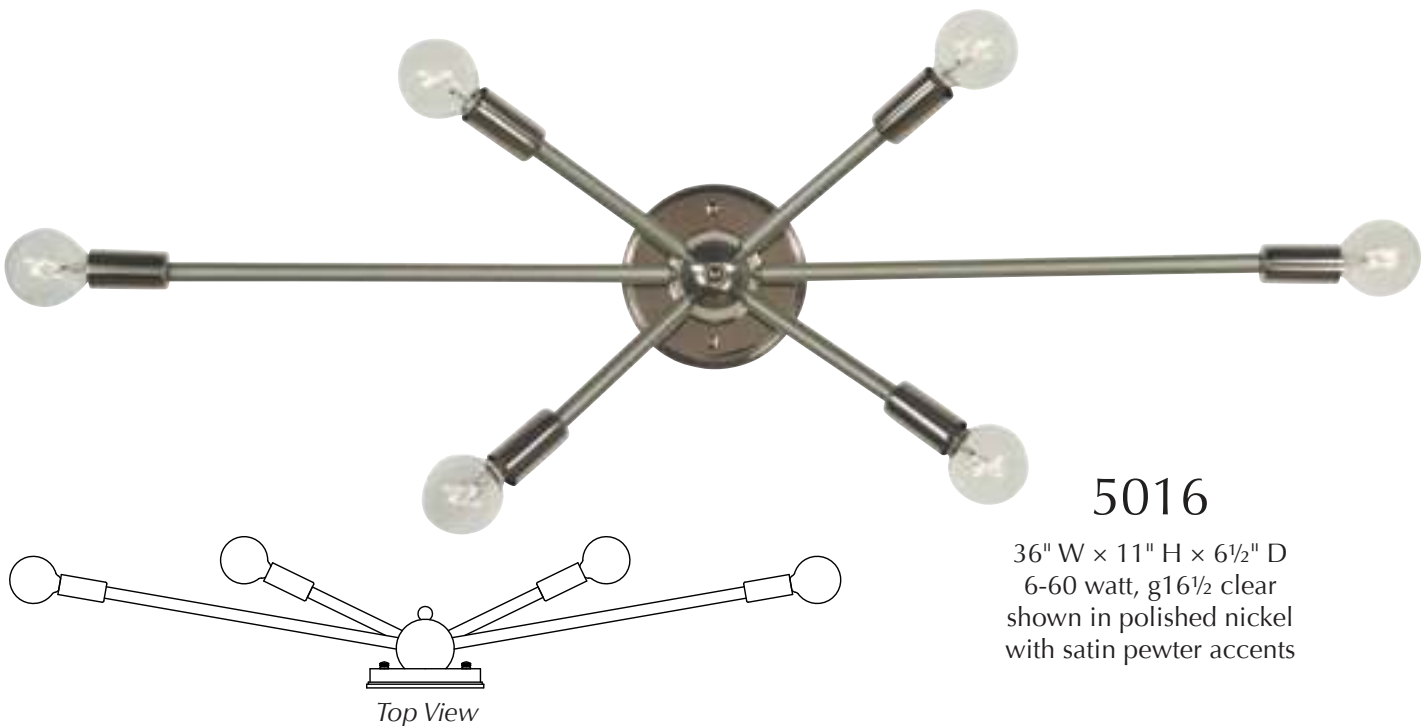

5016

36" W × 11" H × 6½" D
6-60 watt, g16½ clear
shown in polished nickel
with satin pewter accents