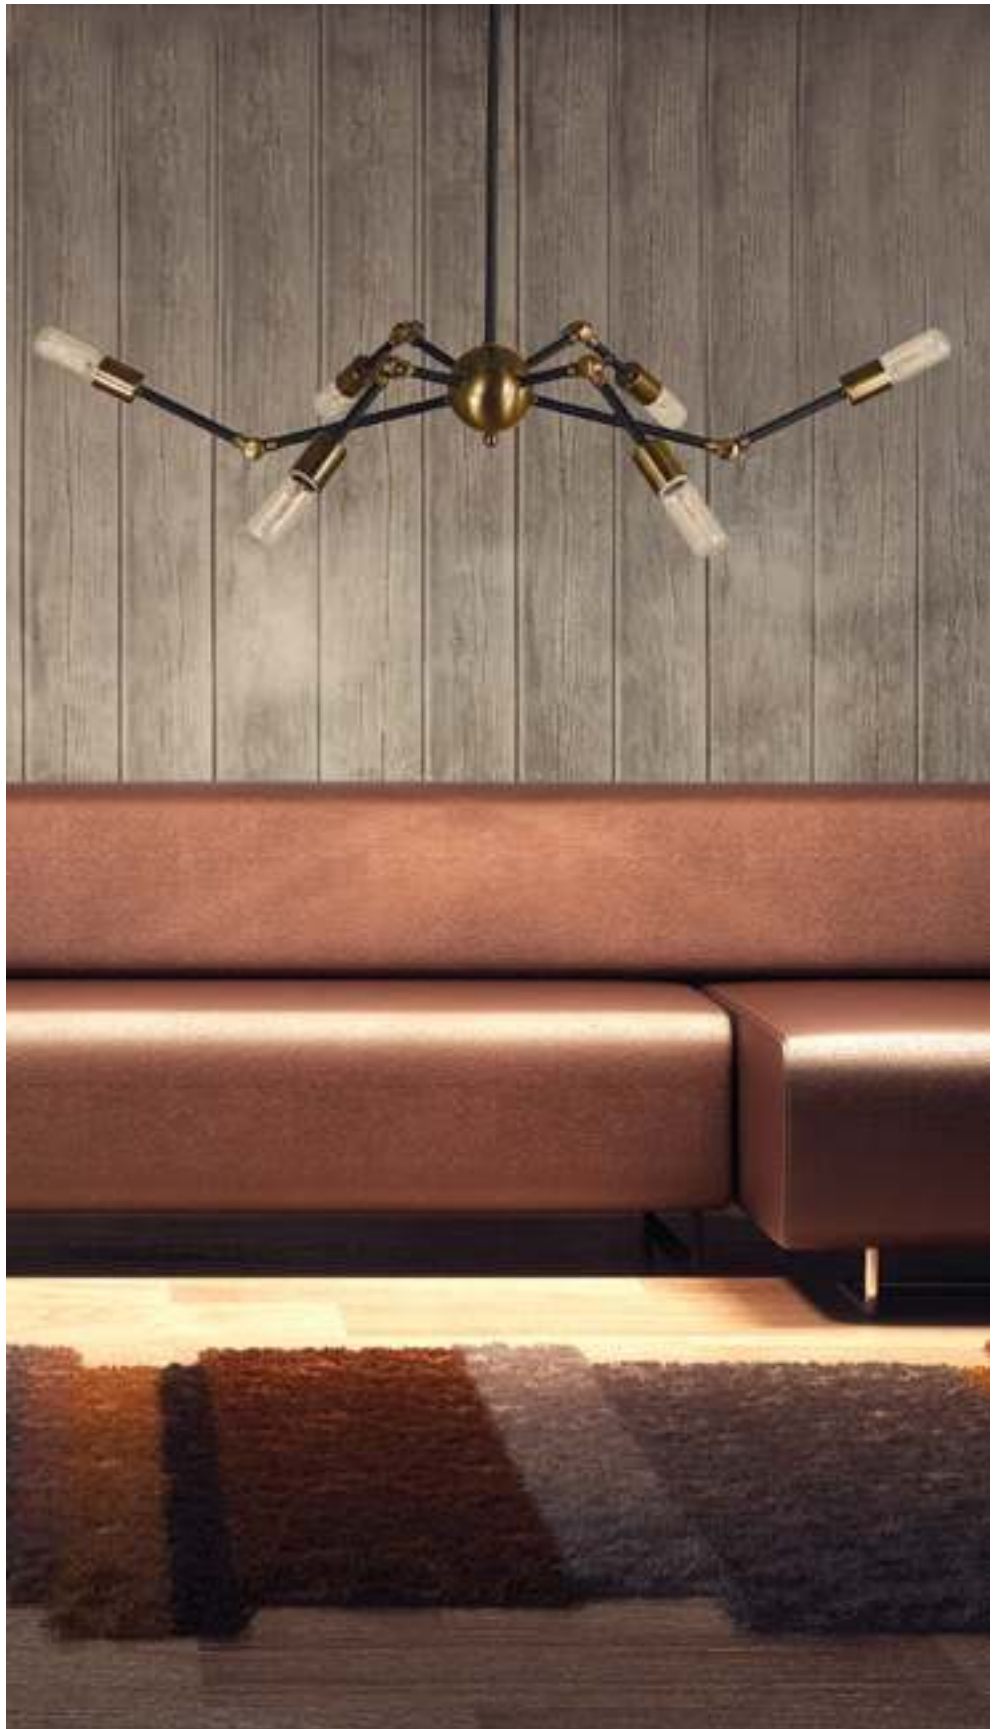

felix

4688

33"-42" W × 7"-13" H × 16"-23" D
12", 18", 24", 30", 36" extensions
6-72 watt, medium clear
shown in antique brass with
matte black accents

Made in the U.S.A.—Custom Finishes and Sizes Available