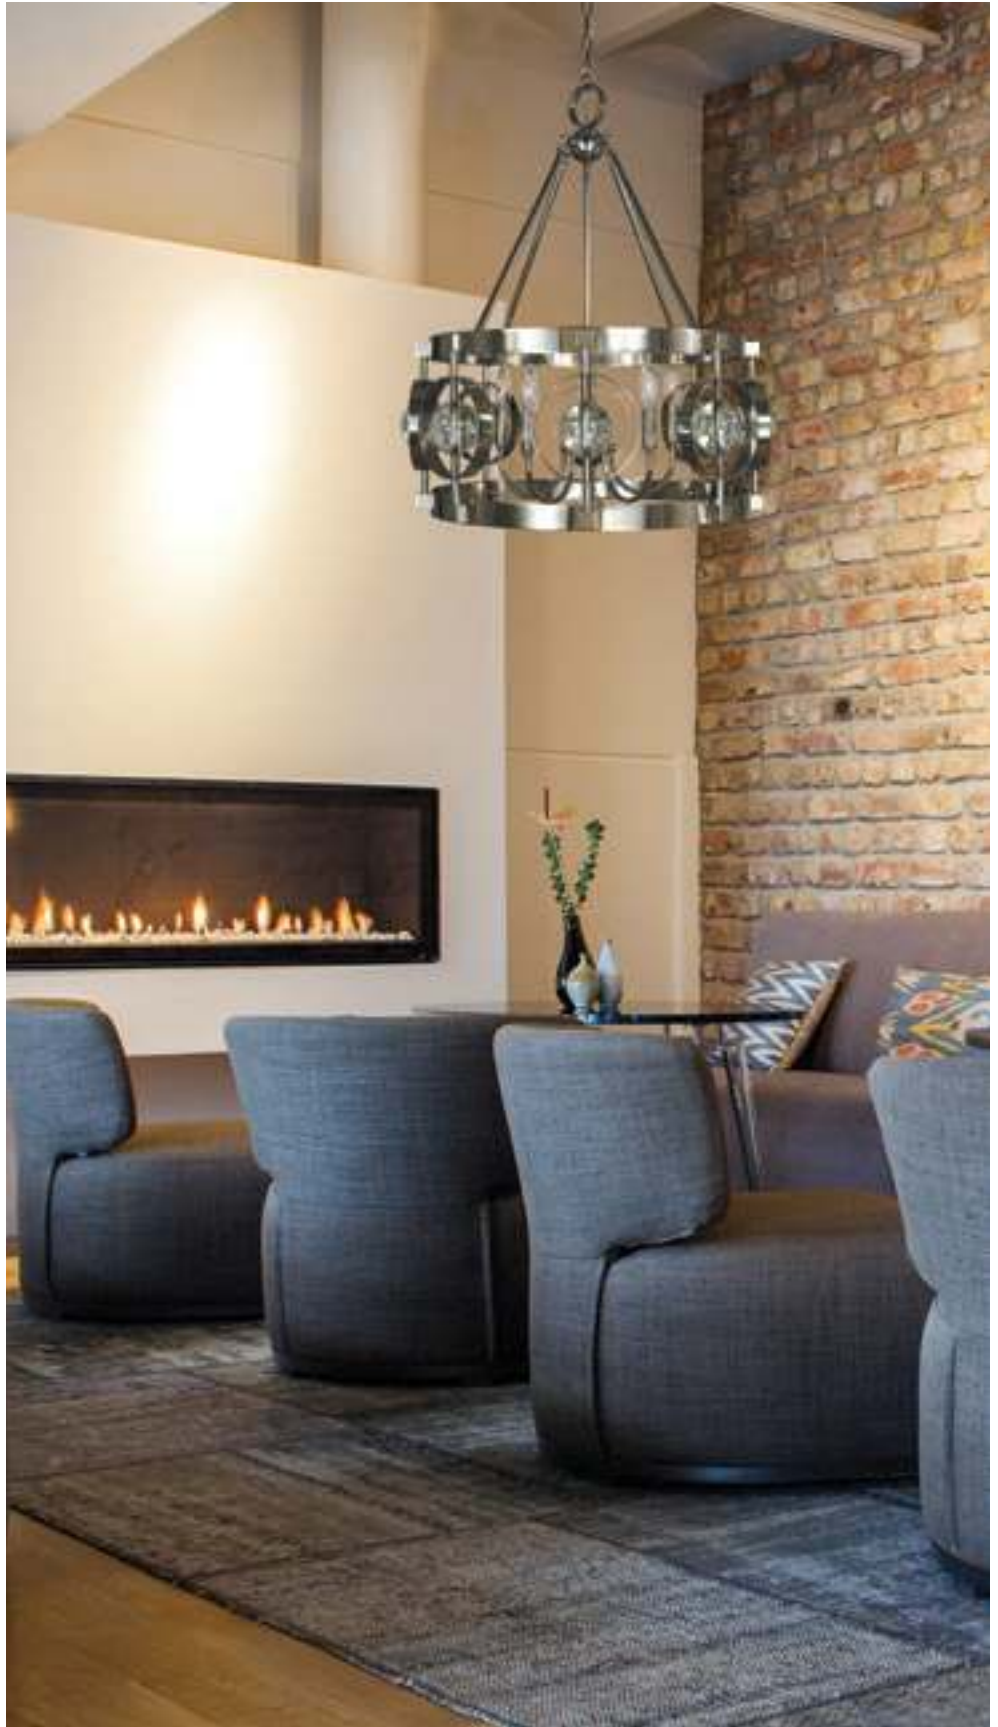

ephemeris

5035

22" W × 28" H

64" extension

5-60 watt, candle clear
shown in polished nickel

Made in the U.S.A.—Custom Finishes and Sizes Available