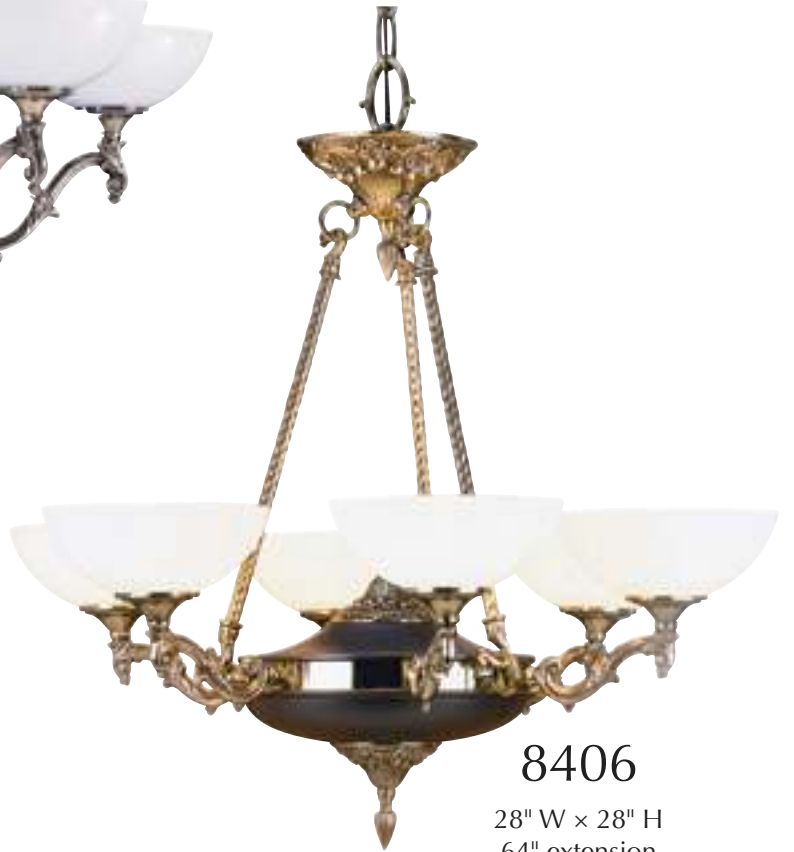

8406

28" W × 28" H
64" extension
6-60 watt, g16½ clear
shown in french brass