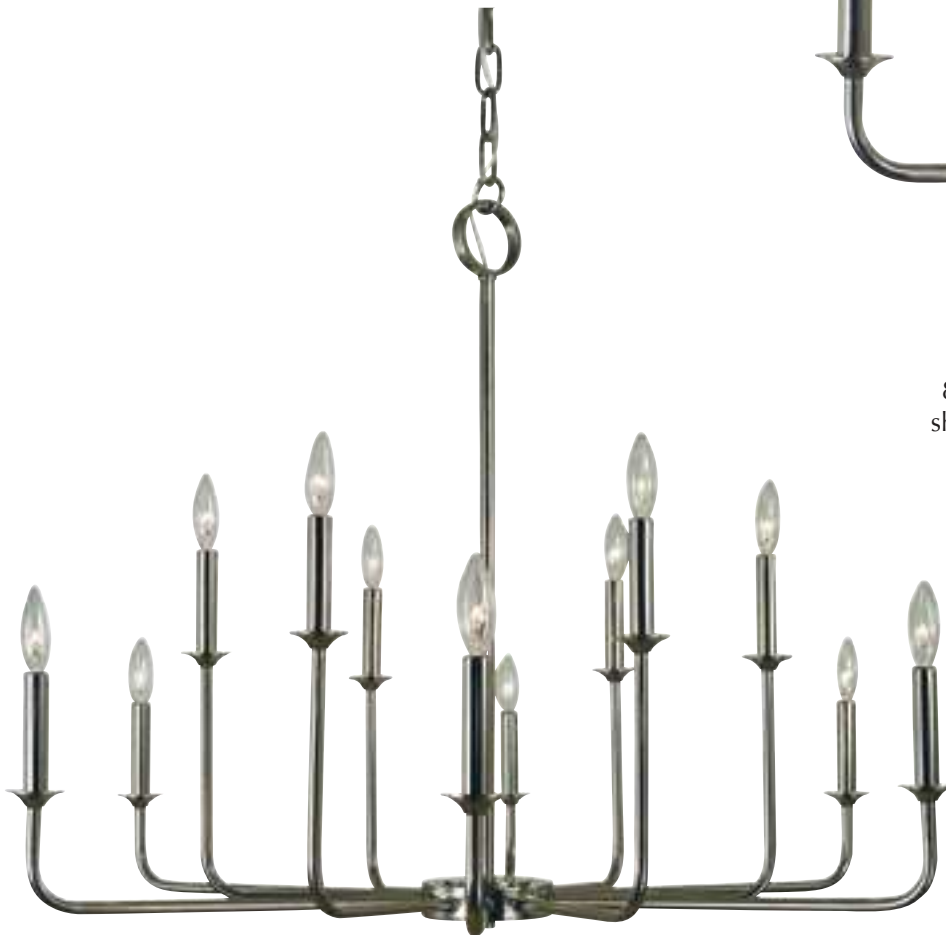

4986

14" W × 16" H
52" extension
8-60 watt, candle clear
shown in polished nickel