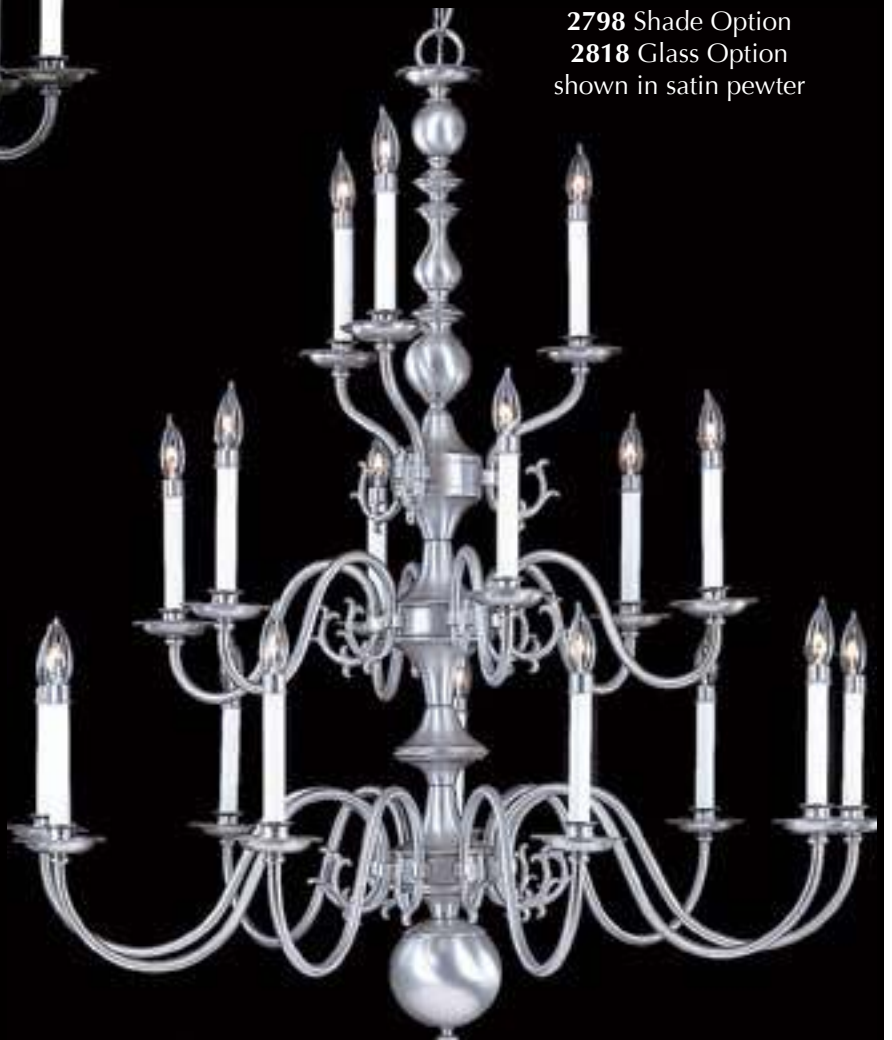

Fixture Options