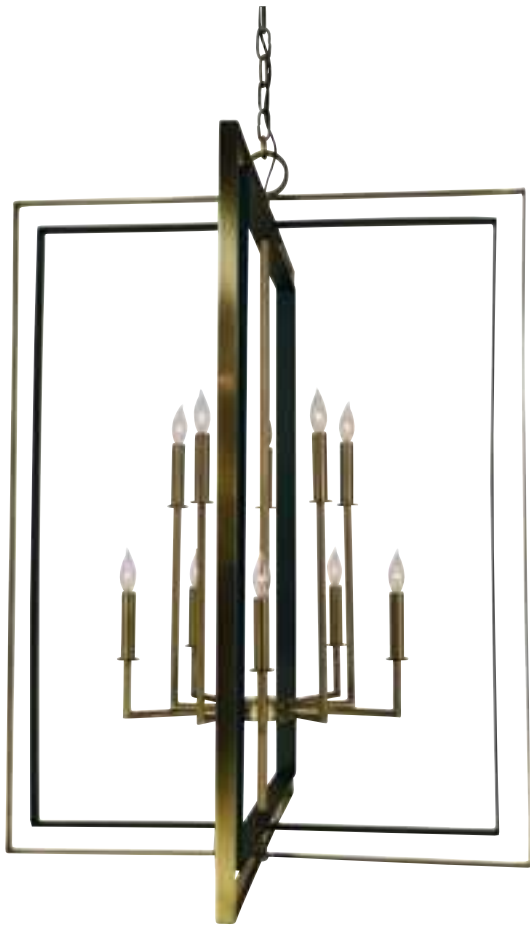

# symmetry

4865

22" W × 31" H

103" extension

6-60 watt, candle clear  
shown in brushed nickel  
with matte black accents