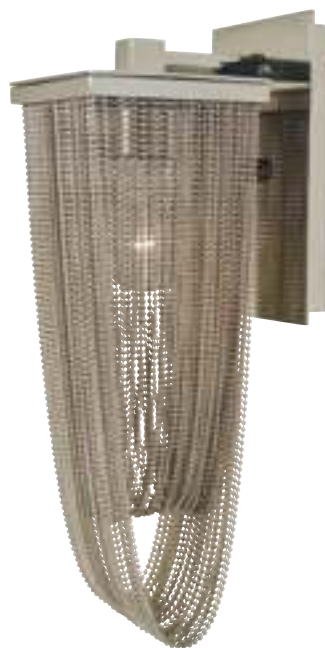

4631

5" W × 16" H × 7" D
1-72 watt, medium clear
shown in polished nickel