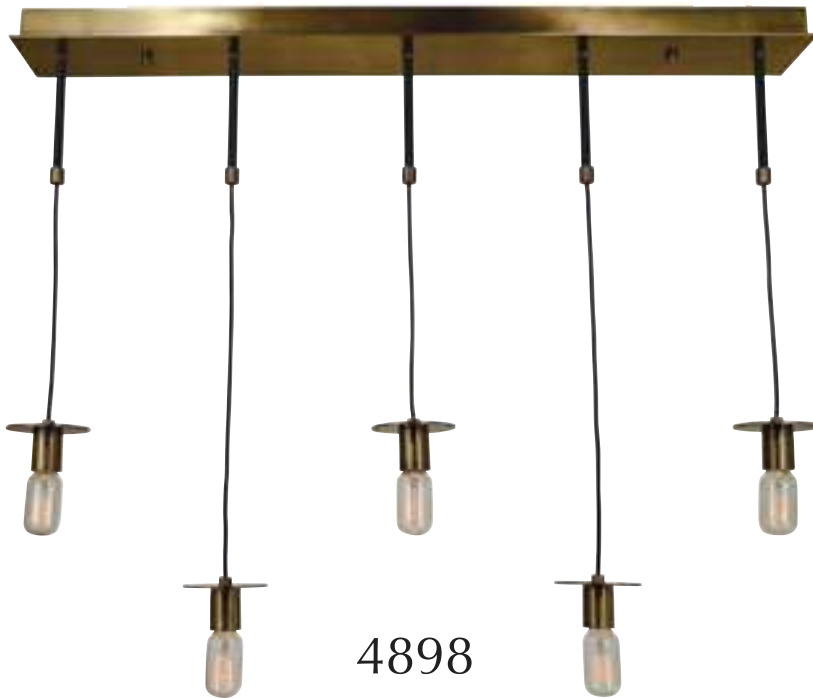

4898

40" W × 5½" H × 5" D
19"-49" extension
5-72W, medium clear
shown in antique brass with
matte black accents

4890

4" W × 5½" H
19"-49" extension
1-72W, medium clear
shown in polished nickel
with matte black accents