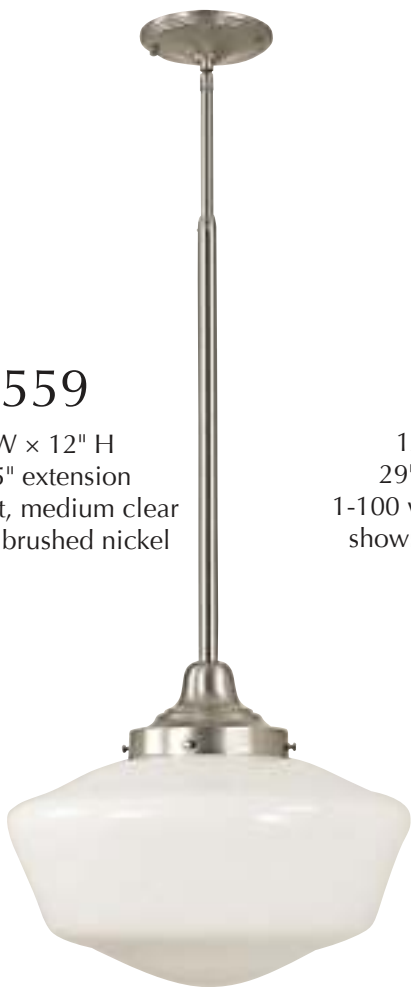

taylor

2559

16" W × 12" H
31"-55" extension
1-100 watt, medium clear
shown in brushed nickel

2556

12" W × 10" H
29"-53" extension
1-100 watt, medium clear
shown in antique brass