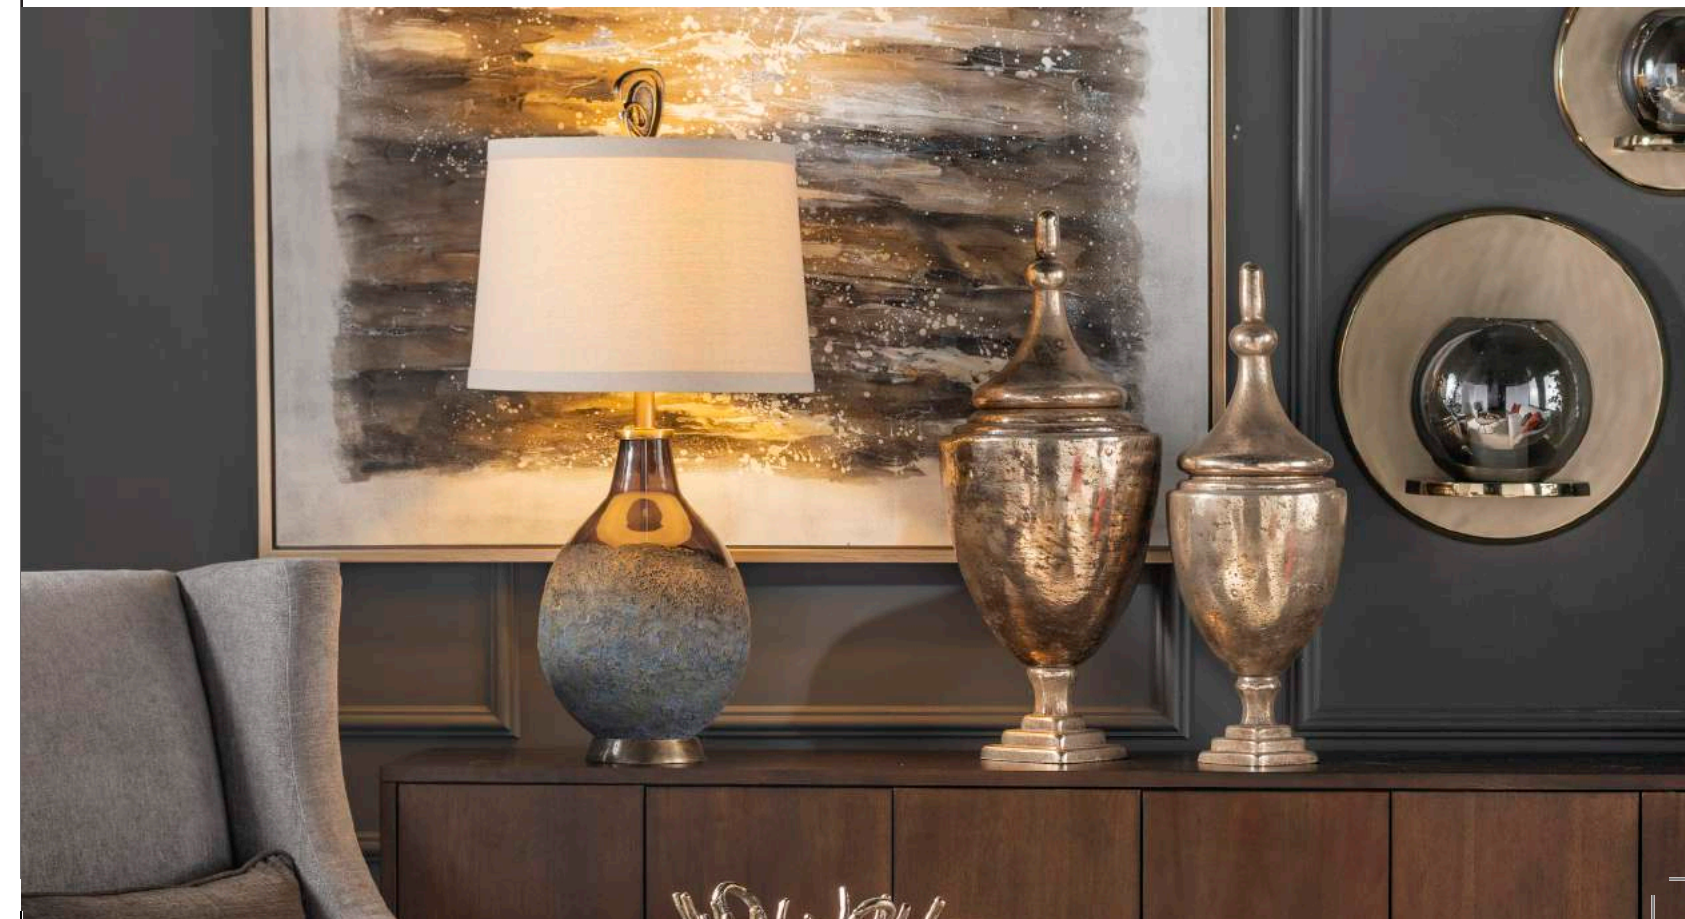

Minimum 1

CVABS1951

Moody Blown & Carved Glass Table Lamp

32.5"H, Glass & Metal & Crystal
Grey Weathered & Brushed Steel Finish
17 x 17 x 11 White Linen Drum Shade

Minimum 1

CVAER874
Lux Table Lamp
 34"H, Metal
 Golden Leaf Finish
 12.5 x 12.5 x 10.5 White Linen Shade
Minimum 1