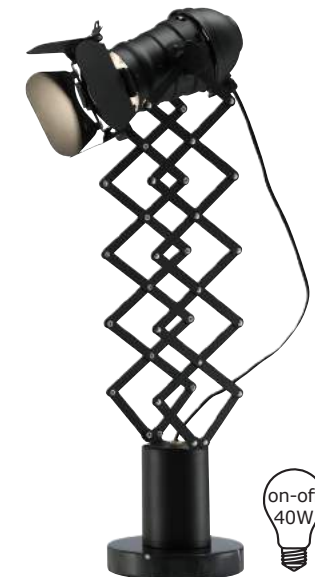

CVAER1454
Stella Table Lamp
31.5"H, Metal
Pewter & Bronze Finish
7 x 7 x 11 Metal Straight Cut Shade
Minimum 2