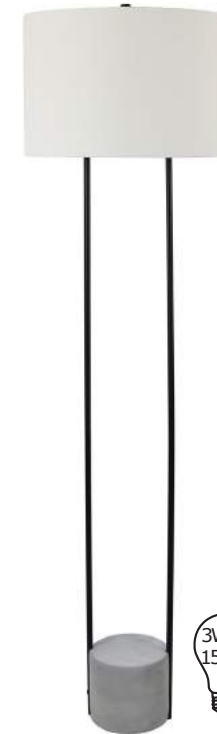

CVAZER106

Boone Troweled Cement Disk Floor Lamp

70"H, Cement & Metal

Natural Cement & Blackened Metal Finish
18.5 x 18.5 x 13 Off White Linen Drum Shade

Minimum 1