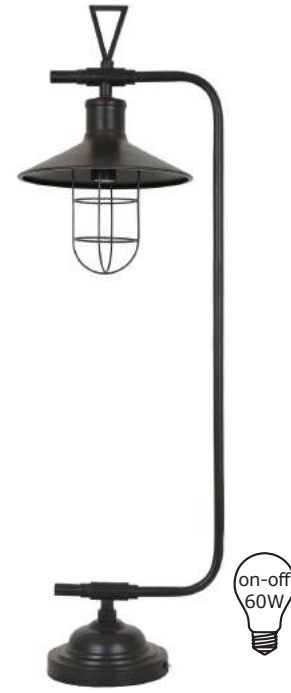

CVAER460
Biking Table Lamp
27"H, Metal & Resin
Rustic Bike Finish
18/10 x 18/10 x 10 Natural Linen Shade
Minimum 2