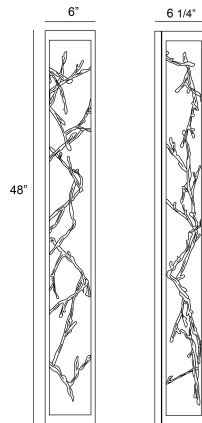

AERIE, 6LT LED WALL SCONCE

PRODUCT DETAILS

| | | |
|-------------------------|---|--------------|
| No. | : | 38638-022 |
| Product Color | : | BLACK/SILVER |
| Product Material | : | METAL |
| Shade / Accent Material | : | ~ |
| Width | : | 6" |
| Height | : | 48" |
| Ext | : | 6.25" |
| Weight | : | 25.4lbs |

OPTIONS AVAILABLE

| ITEM NO. | FINISH | SHADE |
|-----------|--------------|-------|
| 38638-015 | BRONZE/GOLD | |
| 38638-022 | BLACK/SILVER | |

TECHNICAL DETAILS

| | | |
|---------------------------|---|---|
| Canopy / Backplate Length | : | 48" |
| Canopy / Backplate Height | : | 0.75" |
| Canopy / Backplate Width | : | 6.25" |
| Location | : | DRY |
| Approval | : |  |
| Title 24 | : | Yes |