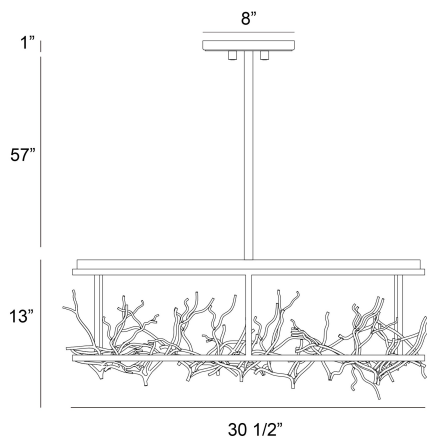

## PRODUCT DETAILS

No.	:	38097-010
Product Color	:	BRONZE/GOLD
Product Material	:	METAL
Shade / Accent Material	:	~
Diameter	:	30.5"
Height	:	13"
Overall Height	:	70"
Weight	:	46.4lbs

## TECHNICAL DETAILS

Hanging Support Type	:	ROD
Hanging Support Length	:	57"
Rods Included	:	3"+6"+12"+18"+18"
Canopy / Backplate Height	:	1"
Canopy / Backplate Dia.	:	8"
Location	:	DRY
Approval	:	
Title 24	:	Yes