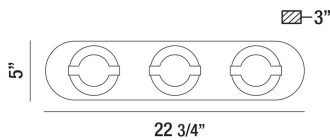

BALEWOOD, 22" VANITY LIGHT

OPTIONS AVAILABLE

ITEM NO.	FINISH	SHADE
35664-017	CHROME	FROSTED

PRODUCT DETAILS

No.	:	35664-017
Product Color	:	CHROME
Product Material	:	METAL
Shade / Accent Colour	:	FROSTED
Shade / Accent Material	:	ACRYLIC
Width	:	22.25"
Height	:	5"
Ext	:	3"
Weight	:	4lbs

LIGHT SOURCE DETAILS

Light Source Type	:	INTEGRATED LED
Input Voltage	:	120V
Bulb Voltage	:	120V
Total Wattage	:	21W
Initial Lumens	:	1680lm
Kelvin	:	3000K
CRI	:	90+
Dimmable	:	Yes

TECHNICAL DETAILS

Canopy / Backplate Length	:	19.25"
Canopy / Backplate Height	:	1.25"
Canopy / Backplate Width	:	4.5"
Location	:	DAMP
Approval	:	