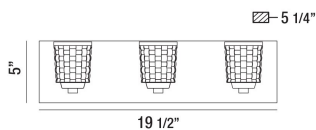

## PRODUCT DETAILS

No.	:	35647-010
Product Color	:	CHROME
Product Material	:	METAL
Shade / Accent Colour	:	CLEAR
Shade / Accent Material	:	GLASS
Width	:	19.5"
Height	:	5"
Ext	:	5.25"
Weight	:	6.2lbs

## TECHNICAL DETAILS

Canopy / Backplate Length	:	19.75"
Canopy / Backplate Height	:	1.25"
Canopy / Backplate Width	:	5.25"
Mounting	:	Up
Location	:	DAMP
Approval	:	