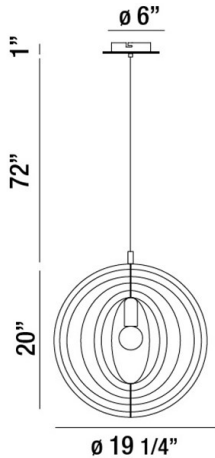

ABRUZZO, 19" ROUND PENDANT

OPTIONS AVAILABLE

ITEM NO.	FINISH	SHADE
31873-017	WOOD	NATURAL WOOD
31873-025	WEATHERED GREY	WEATHERED GREY

PRODUCT DETAILS

No.	:	31873-017
Product Color	:	WOOD
Product Material	:	METAL
Shade / Accent Colour	:	NATURAL WOOD
Shade / Accent Material	:	WOOD
Diameter	:	19.25"
Height	:	20"
Overall Height	:	93"
Weight	:	3.3lbs

LIGHT SOURCE DETAILS

Number of Bulbs	:	1
Light Source	:	Incandescent
Light Source Type	:	A19
Input Voltage	:	120V
Bulb Voltage	:	120V
Socket Type	:	E26
Wattage	:	60W
Total Wattage	:	60W
Bulb Included	:	No
Dimmable	:	Yes

TECHNICAL DETAILS

Hanging Support Type	:	WIRE
Hanging Support Length	:	72"
Canopy / Backplate Height	:	1"
Canopy / Backplate Dia.	:	6"
Location	:	DRY
Approval	:	