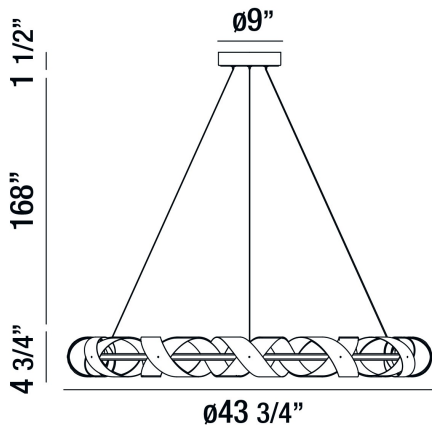

# BANDERIA, 44" ROUND CHANDELIER

## PRODUCT DETAILS

No.	:	30079-014
Product Color	:	BRONZE
Product Material	:	METAL
Shade / Accent Colour	:	BRONZE/GOLD
Shade / Accent Material	:	METAL RIBBONS
Diameter	:	43.75"
Height	:	4.75"
Overall Height	:	174.25"
Weight	:	12.5lbs

## TECHNICAL DETAILS

Light Direction	:	Down
Hanging Support Type	:	AIRCRAFT CABLE
Hanging Support Length	:	168"
Canopy / Backplate Height	:	1.5"
Canopy / Backplate Dia.	:	9"
Adjustable Lamp Head	:	No
Approval	:	