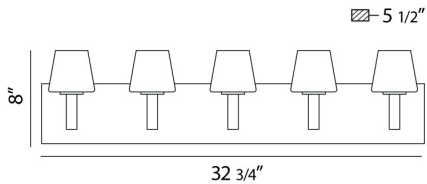

## PRODUCT DETAILS

|                         |   |            |
|-------------------------|---|------------|
| No.                     | : | 23044-012  |
| Product Color           | : | CHROME     |
| Product Material        | : | METAL      |
| Shade / Accent Colour   | : | OPAL WHITE |
| Shade / Accent Material | : | GLASS      |
| Width                   | : | 32.75"     |
| Height                  | : | 8"         |
| Ext                     | : | 5.5"       |
| Weight                  | : | 8.8lbs     |