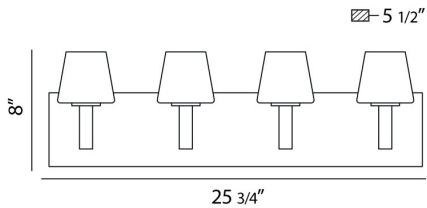

ANGLO, 26" VANITY LIGHT

OPTIONS AVAILABLE

ITEM NO.	FINISH	SHADE
23043-015	CHROME	OPAL WHITE
23043-022	SATIN NICKEL	OPAL WHITE

PRODUCT DETAILS

No.	:	23043-015
Product Color	:	CHROME
Product Material	:	METAL
Shade / Accent Colour	:	OPAL WHITE
Shade / Accent Material	:	GLASS
Width	:	25.75"
Height	:	8"
Ext	:	5.5"
Weight	:	6.6lbs

TECHNICAL DETAILS

Light Direction	:	Up
Adjustable Lamp Head	:	No
Mounting	:	Up
Location	:	DAMP
Approval	:	 Intertek