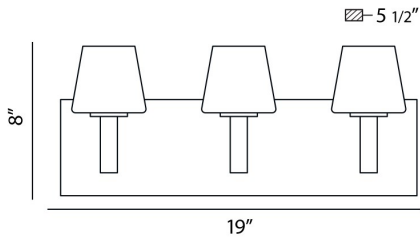

ANGLO, 19" VANITY LIGHT

OPTIONS AVAILABLE

ITEM NO.	FINISH	SHADE
23042-018	CHROME	OPAL WHITE
23042-025	SATIN NICKEL	OPAL WHITE

PRODUCT DETAILS

No.	:	23042-025
Product Color	:	SATIN NICKEL
Product Material	:	METAL
Shade / Accent Colour	:	OPAL WHITE
Shade / Accent Material	:	GLASS
Width	:	19"
Height	:	8"
Ext	:	5.5"
Weight	:	5.5lbs

TECHNICAL DETAILS

Light Direction	:	Up
Adjustable Lamp Head	:	No
Mounting	:	Up
Location	:	DAMP
Approval	:	