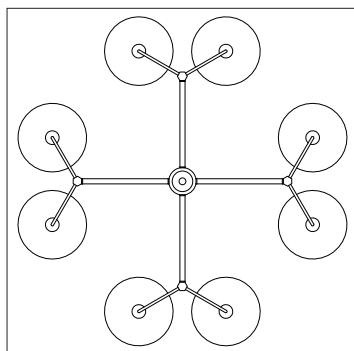

FRAMBURG

5705

33"W x 32"H

68" Extension

5-60W, candle clear
shown in matte black
with satin brass accents

Made in the U.S.A. —

AMELIA

5704

22"W x 29"H

65" Extension

4-60W, candle clear

shown in matte black
with satin pewter accents

MILFORD

Top View

5708

50"W x 15"H

20", 26", 32", 38", 44" and 50" overall heights

8-72W, medium

shown in matte black

MILFORD

Top View

5706

50"W x 15"H x 23"D
20", 26", 32", 38", 44" and 50" overall heights
6-72W, medium
shown in matte black

29"W x 38"H
74" Extension
5-60W, candle clear
shown in satin pewter

STONEBRIDGE

Arm Detail

5696

27"W x 24"H
60" Extension
6-60W, g16½
shown in polished nickel
with matte black accents

5699

33"W x 32"H
104" Extension
9-60W, g16½
shown in antique brass
with matte black accents