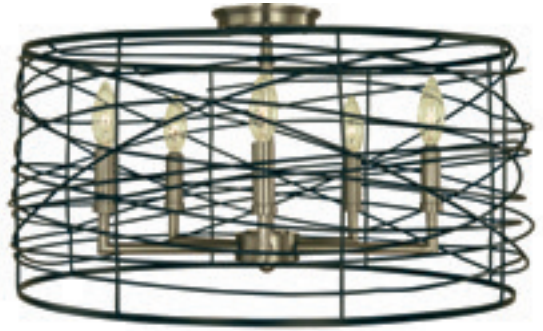

FRAMBURG

inspired lighting since 1905

BISTRO

5605

22"W x 40"H
112" extension
5-72W, medium
shown in brushed brass
with an off-white shade

BISTRO

5606

30"W x 48"H
120" extension
6-72W, medium
shown in brushed brass
with an off-white shade

5604

15"W x 26"H
62" extension
4-72W, medium
shown in matte black
with an off-white shade

Bottom Detail

Top Detail

BOCA

5615

22"W x 24"H
64" extension
5-60W, candle clear
shown in brushed brass
with matte black cage

BOCA

5617

14"W x 11"H
4-60W, candle clear
shown in brushed brass
with matte black cage

5618

22"W x 12"H
5-60W, candle clear
shown in brushed nickel
with matte black cage

5614

14"W x 20"H
60" extension
4-60W, candle clear
shown in brushed nickel
with matte black cage

Canopy Detail

ELLA

5622

13"W x 5½"H x 7"D
2-60W, g16½ clear
shown in brushed nickel

5623

20"W x 5½"H x 8"D
3-60W, g16½ clear
shown in polished nickel

HAMPTON

5638