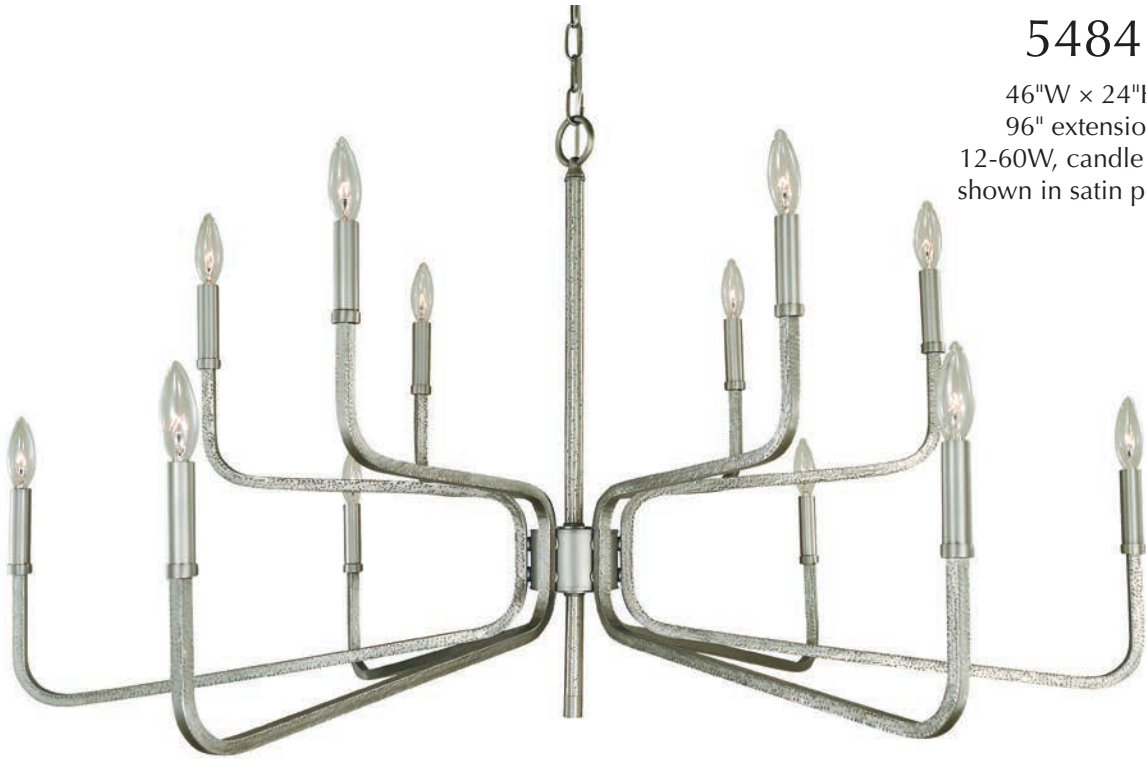

heidelberg

5484

46"W × 24"H
96" extension
12-60W, candle clear
shown in satin pewter