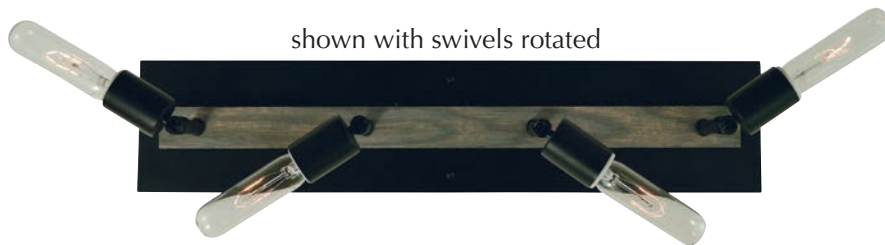

shown with swivels rotated