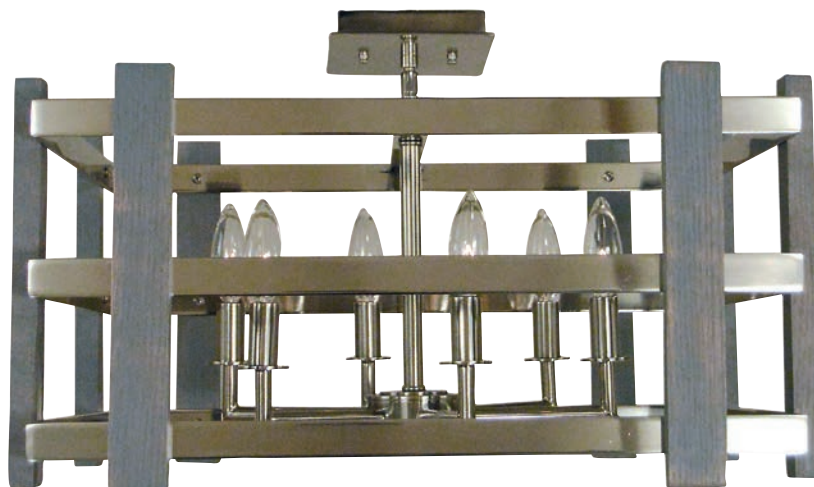

FRAMBURG

inspired lighting since 1905

arcadia

5264

20"W × 31"H
103" extension
6-60W, candle clear
shown in polished nickel

arcadia

wood detail

5266

Dual Stem / Semi-Flush Mount

20"W x 13", 19", 25", 31", 37" & 43" overall heights

6-60W, candle clear

shown in polished nickel

shown without stem

arcadia

5260

14"W × 13"H
4-60W, candle clear
shown in polished nickel

Detail of Weathered Gray Wood

Front View

Side View

5262

5"W × 22"H × 4"D
2-60W, candle clear
shown in polished nickel

arcadia

5268

30"W × 44"H
116" extension
12-60W, candle clear
shown in polished nickel