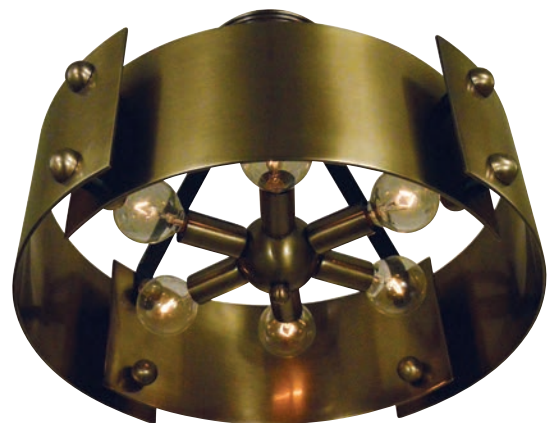

5290

15"W x 11"H
6-60W, g16½ clear
shown in antique brass with
matte black accents