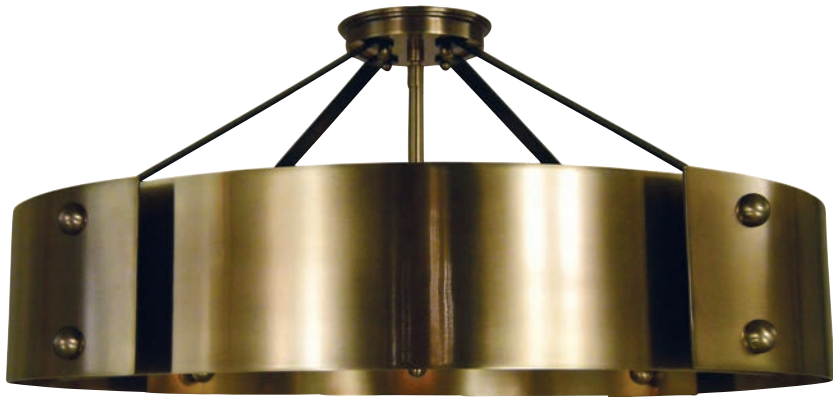

lasalle

5292

24"W x 12"H
8-60W, g16½ clear
shown in antique brass with
matte black accents

view from below

5290

15"W x 11"H
6-60W, g16½ clear
shown in antique brass with
matte black accents

view from below