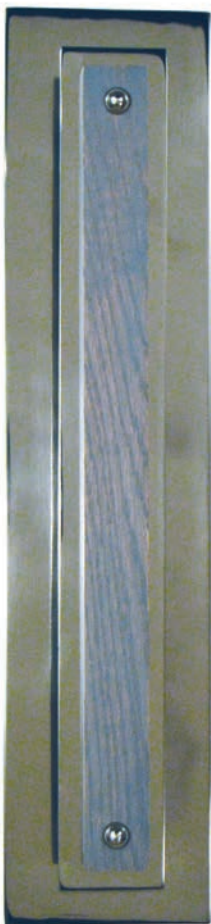

FRAMBURG

inspired lighting since 1905

arcadia

5264

20"W × 31"H
103" extension
6-60W, candle clear
shown in polished nickel

arcadia

wood detail

5266

Dual Stem / Semi-Flush Mount

20"W x 13", 19", 25", 31", 37" & 43" overall heights

6-60W, candle clear

shown in polished nickel

shown without stem

arcadia

5260

14"W × 13"H
4-60W, candle clear
shown in polished nickel

Detail of Weathered Gray Wood

Front View

Side View

5262

5"W × 22"H × 4"D
2-60W, candle clear
shown in polished nickel

arcadia

5268

30"W × 44"H
116" extension
12-60W, candle clear
shown in polished nickel

Detail of Weathered Gray Wood

felix

5380

22"W × 25"H
61" extension
7-72W, medium clear
shown in antique brass

hannah

5338

32"W × 41"H
113" extension
10-60W, candle clear
shown in brushed nickel
with matte black accents