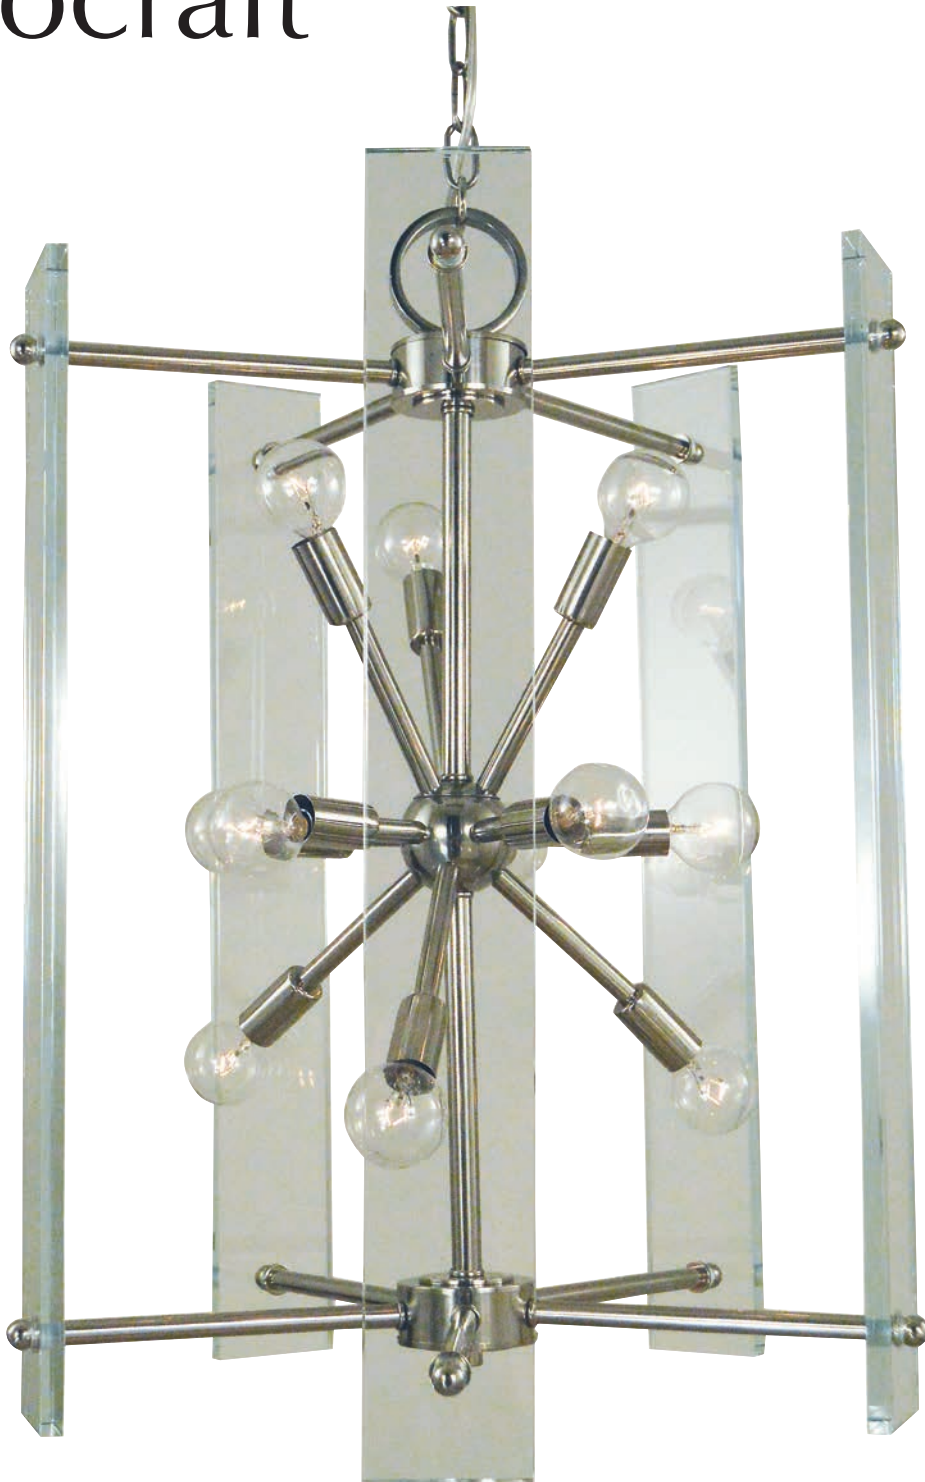

metrocraft

5300

18"W × 26"H

98" extension

11-60W, g16½ clear

shown in polished nickel