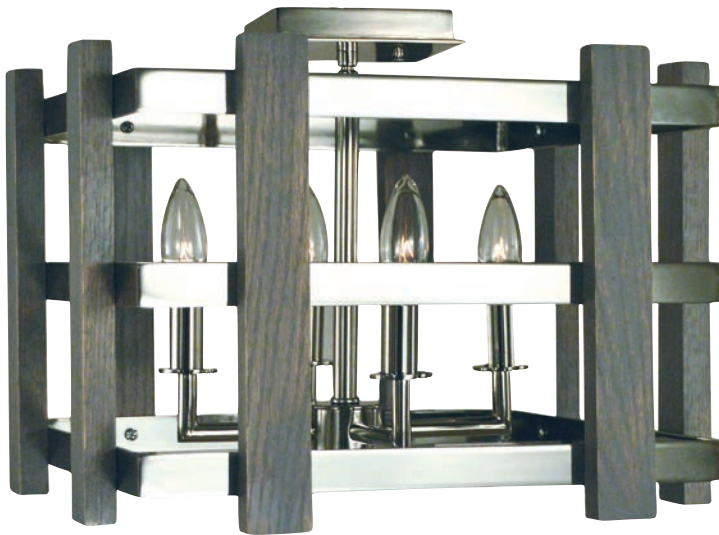

FRAMBURG

inspired lighting since 1905

arcadia

5264

20"W × 31"H
103" extension
6-60W, candle clear
shown in polished nickel

arcadia

wood detail

5266

Dual Stem / Semi-Flush Mount

20"W x 13", 19", 25", 31", 37" & 43" overall heights

6-60W, candle clear

shown in polished nickel

shown without stem

arcadia

5260

14"W × 13"H
4-60W, candle clear
shown in polished nickel

Detail of Weathered Gray Wood

Front View

Side View

5262

5"W × 22"H × 4"D
2-60W, candle clear
shown in polished nickel

arcadia

5268

30"W × 44"H
116" extension
12-60W, candle clear
shown in polished nickel

Detail of Weathered Gray Wood

felix

5380

22"W × 25"H
61" extension
7-72W, medium clear
shown in antique brass

hannah

5338

32"W × 41"H
113" extension
10-60W, candle clear
shown in brushed nickel
with matte black accents