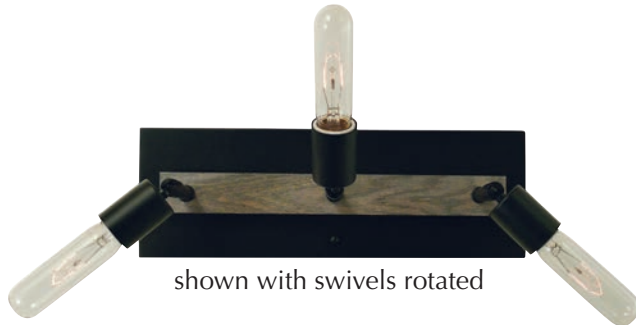

loft

Loft vanity lights may be mounted to wall or ceiling and have a swivel on arm for maximum light adjustability.

5437

5"W × 8"H × 6"D
1-72W, medium clear
shown in matte black
with grey oak accents

shown with swivels rotated