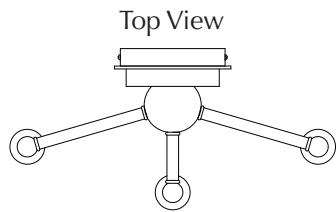

5403

14"W x 8"H x 7"D
3-72W, medium clear
shown in matte black