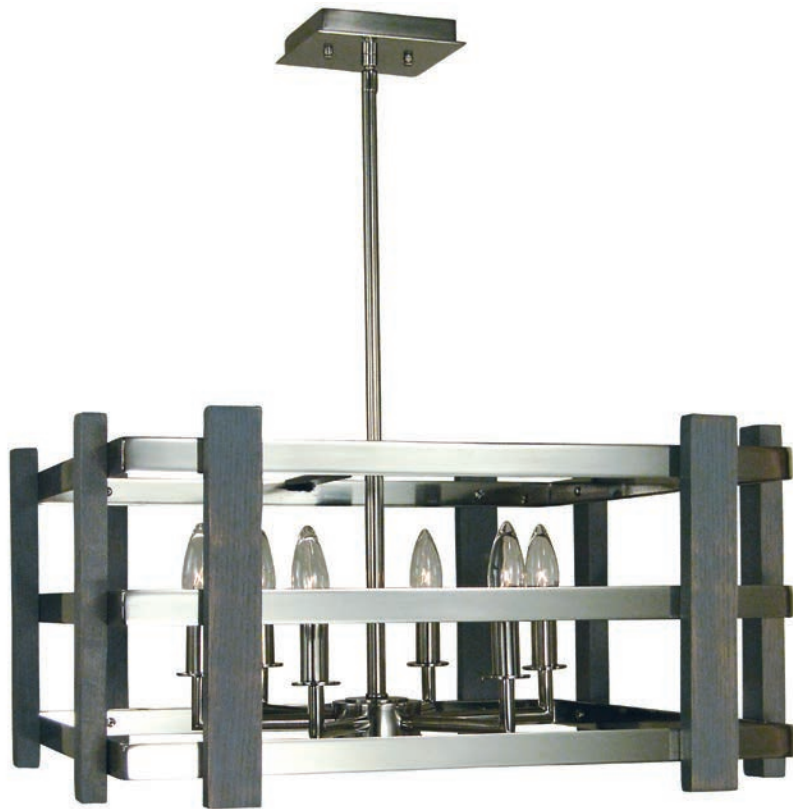

FRAMBURG

inspired lighting since 1905

arcadia

5264

20"W × 31"H
103" extension
6-60W, candle clear
shown in polished nickel

arcadia

wood detail

5266

Dual Stem / Semi-Flush Mount

20"W x 13", 19", 25", 31", 37" & 43" overall heights

6-60W, candle clear

shown in polished nickel

shown without stem

arcadia

5260

14"W × 13"H
4-60W, candle clear
shown in polished nickel

Detail of Weathered Gray Wood

Front View

Side View

5262

5"W × 22"H × 4"D
2-60W, candle clear
shown in polished nickel

arcadia

5268

30"W × 44"H
116" extension
12-60W, candle clear
shown in polished nickel

Detail of Weathered Gray Wood

felix

5380

22"W × 25"H
61" extension
7-72W, medium clear
shown in antique brass

hannah

5338

32"W × 41"H
113" extension
10-60W, candle clear
shown in brushed nickel
with matte black accents