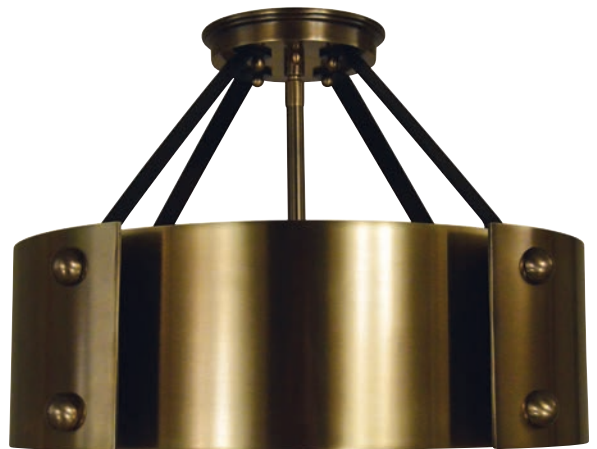

lasalle

5292

24"W x 12"H
8-60W, g16½ clear
shown in antique brass with
matte black accents

view from below

5290

15"W x 11"H
6-60W, g16½ clear
shown in antique brass with
matte black accents

view from below