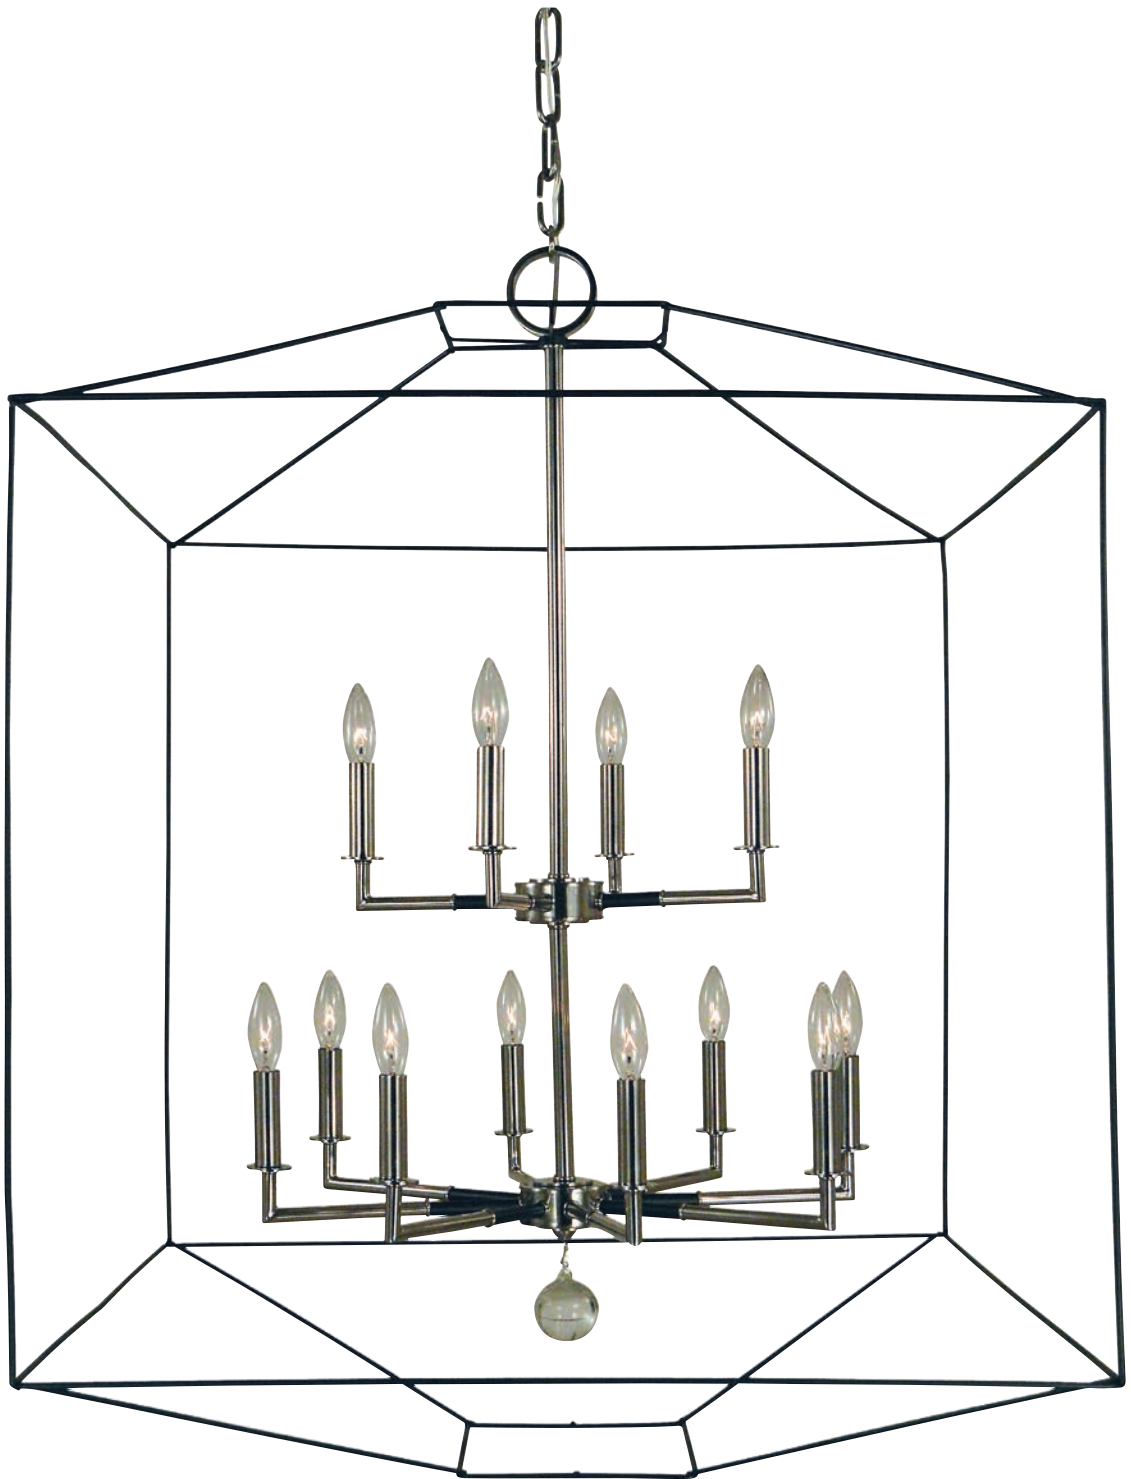

isabella

5308

30"W × 42"H
114" extension
12-60W, candle clear
shown in polished nickel with
matte black accents