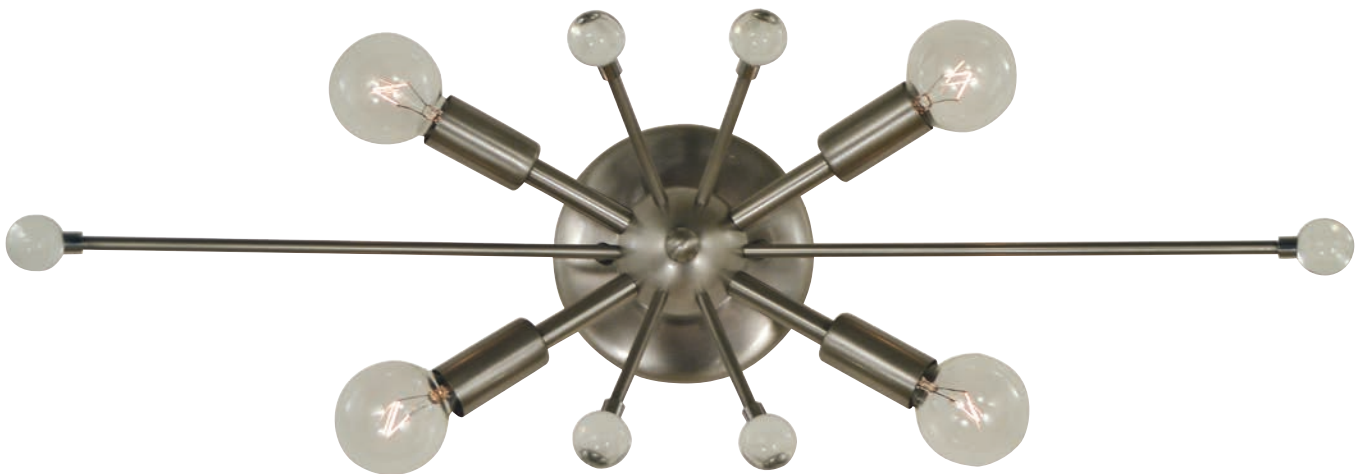

Dual Stem / Semi-Flush Mount

20"W x 13", 19", 25", 31", 37" & 43" overall heights

6-60W, candle clear

shown in polished nickel

shown without stem

arcadia

5260

14"W × 13"H
4-60W, candle clear
shown in polished nickel

supernova

5322

15"W × 8½"H × 5"D
4-60W, g16½ clear
shown in brushed nickel

top view

5324

23"W × 9½"H × 5"D
4-60W, g16½ clear
shown in brushed nickel

top view

urban craftsman

5315

24"W x 36"H

108" extension

5-60W, candle clear
shown in brushed nickel
with matte black accents

urban craftsman

5319

35"W × 50"H
122" extension
9-60W, candle clear
shown in brushed nickel
with matte black accents