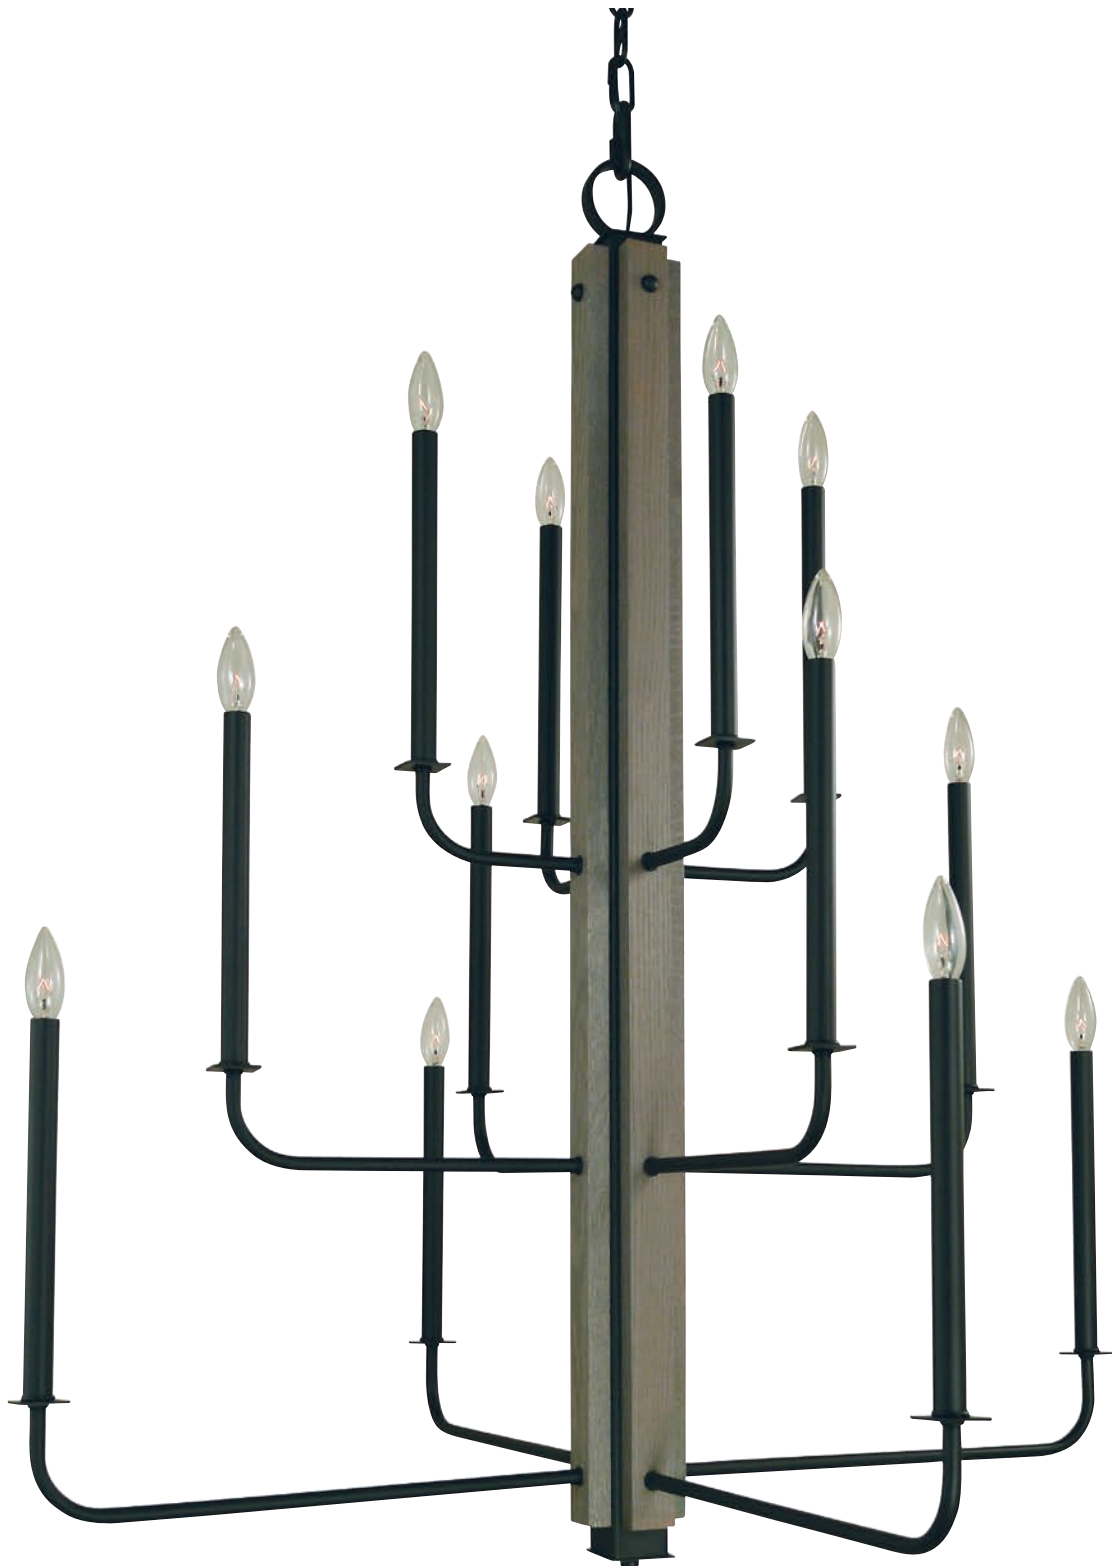

Dual Stem / Semi-Flush Mount

20"W x 13", 19", 25", 31", 37" & 43" overall heights

6-60W, candle clear

shown in polished nickel

shown without stem

arcadia

5260

14"W × 13"H
4-60W, candle clear
shown in polished nickel

5292

24"W x 12"H
8-60W, g16½ clear
shown in antique brass with
matte black accents

view from below

5290

15"W x 11"H
6-60W, g16½ clear
shown in antique brass with
matte black accents

view from below

5418

29"W × 38"H
110" extension
8-60W, candle clear
shown in matte black
with grey oak accents

loft

5411

5"W × 24"H × 5½"D
1-60W, candle clear
shown in matte black
with grey oak accents

5414

23"W × 28"H
64" extension
4-60W, candle clear
shown in matte black
with grey oak accents

loft

5412

40"W x 48"H
120" extension
12-60W, candle clear
shown in matte black
with grey oak accents

loft

Loft vanity lights may be mounted to wall or ceiling and have a swivel on arm for maximum light adjustability.

5437

5"W × 8"H × 6"D
1-72W, medium clear
shown in matte black
with grey oak accents

shown with swivels rotated