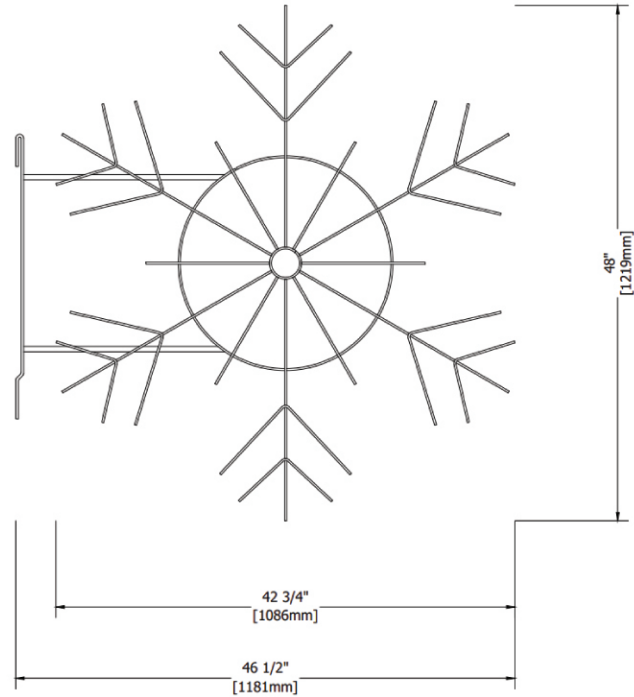

# Snow Spark

Height	48"	1219mm
Width	43"	1086mm
Span	46.5"	1181mm
Weight	24.9 lbs	11.29 kg
Power	81w	120v

## Materials

- Zinc Plated Steel Frame and Mounting Bracket For Maximum Rust Protection
- 1/2" Commercial Grade 120V LED Rope Light with 1" Diode Spacing
- All display items are equipped with 120 VAC plugs with 5' cord length
- All Units are CSA Approved

## To Specify

- Side Mount or Wall Mount
- Rope Light Colour
- Optional Colour Match Mounting Bracket
- Optional Aluminum Frame