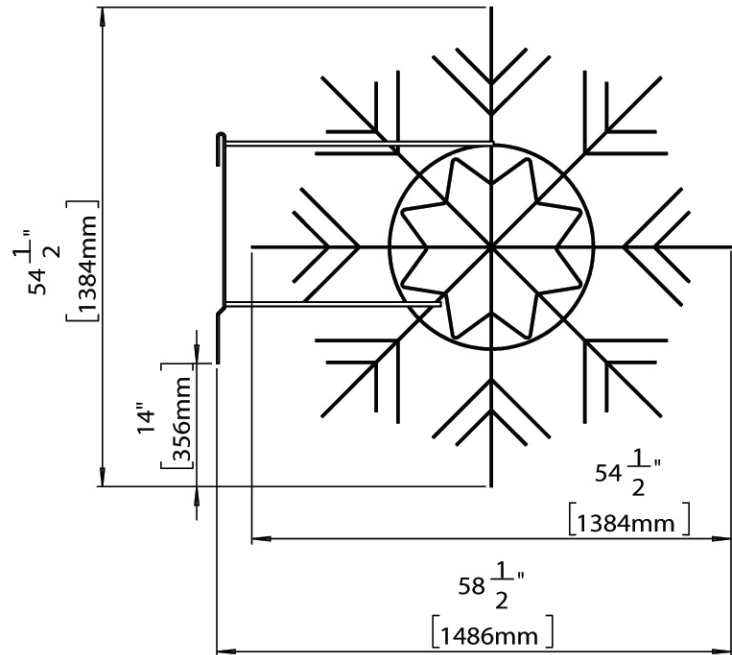

Snow Crystal

Height	54.5"	1384mm
Width	54.5"	1384mm
Span	58.5"	1486mm
Weight	32.2 lbs	14.61 kg
Power	90w	120v

Materials

- Zinc Plated Steel Frame and Mounting Bracket For Maximum Rust Protection
- 1/2" Commercial Grade 120V LED Rope Light with 1" Diode Spacing
- All display items are equipped with 120 VAC plugs with adequate cabling for connection to duplex receptacle
- All Units are CSA Approved

Finishes

- Powdercoated Steel Frame (White) and Mounting Bracket (Black)
- Rope Light Colour Options Include Warm White, Pure White, Blue, Green, Yellow, Red, Orange, Pink, and Purple
- Optional Colour Match Mounting Bracket
- Optional Wall Mount Application
- Optional Aluminum Frame

To Specify

- Side Mount or Wall Mount
- Rope Light Colour
- Optional Colour Match Mounting Bracket
- Optional Aluminum Frame

illuminations
HOLIDAY, EVENT & LANDSCAPE LIGHTING