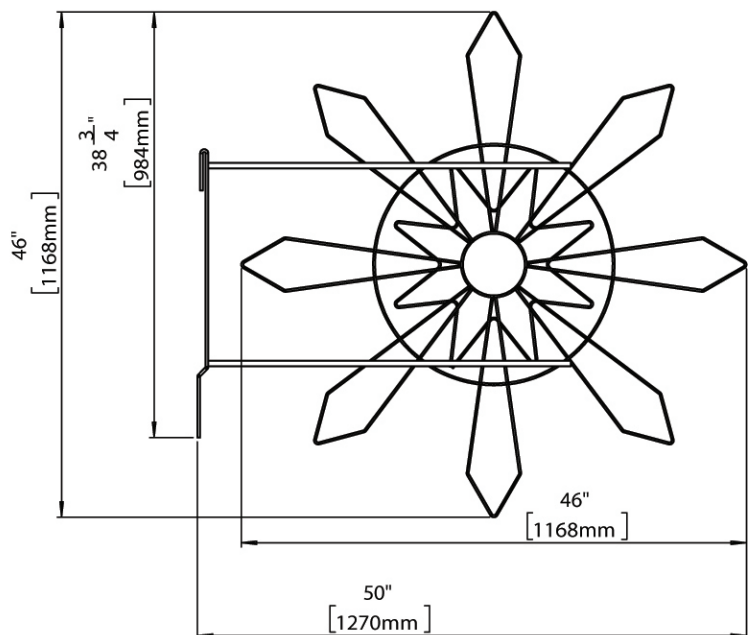

Snow Blossom

Height	46"	1168mm
Width	46"	1168mm
Span	50"	1270mm
Weight	25 lbs	11.34 kg
Power	42w	120v

Materials

- Zinc Plated Steel Frame and Mounting Bracket For Maximum Rust Protection
- 1/2" Commercial Grade 120V LED Rope Light with 1" Diode Spacing
- All display items are equipped with 120 VAC plugs with adequate cabling for connection to duplex receptacle
- All Units are CSA Approved

To Specify

- Side Mount or Wall Mount
- Rope Light Colour
- Optional Colour Match Mounting Bracket
- Optional Aluminum Frame