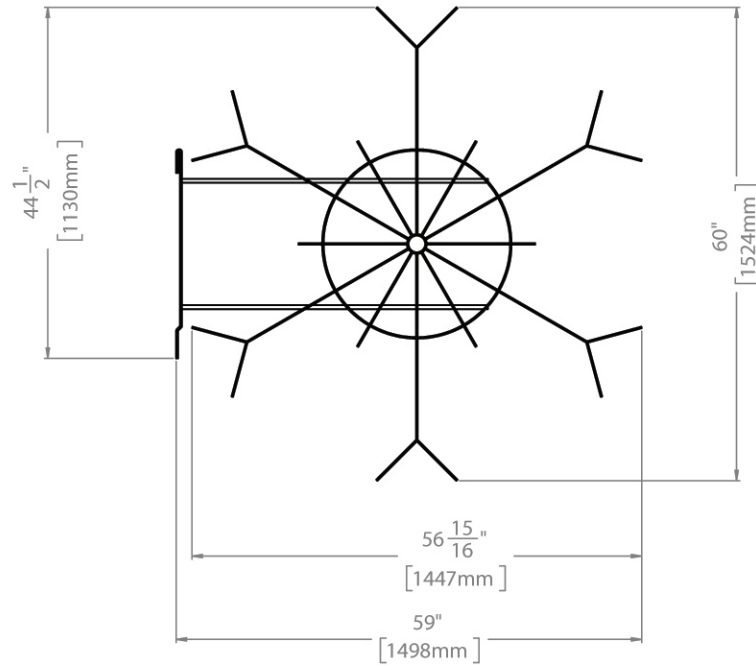

Snow Burst

Height	60"	1524mm
Width	57"	1448mm
Span	59"	1499mm
Weight	23.8 lbs	10.80 kg
Power	54w	120v

Materials

- Zinc Plated Steel Frame and Mounting Bracket For Maximum Rust Protection
- 1/2" Commercial Grade 120V LED Rope Light with 1" Diode Spacing
- All display items are equipped with 120 VAC plugs with adequate cabling for connection to duplex receptacle
- All Units are CSA Approved

Finishes

- Powdercoated Steel Frame (White) and Mounting Bracket (Black)
- Rope Light Colour Options Include Warm White, Pure White, Blue, Green, Yellow, Red, Orange, Pink, and Purple
- Optional Colour Match Mounting Bracket
- Optional Wall Mount Application
- Optional Aluminum Frame

To Specify

- Side Mount or Wall Mount
- Rope Light Colour
- Optional Colour Match Mounting Bracket
- Optional Aluminum Frame