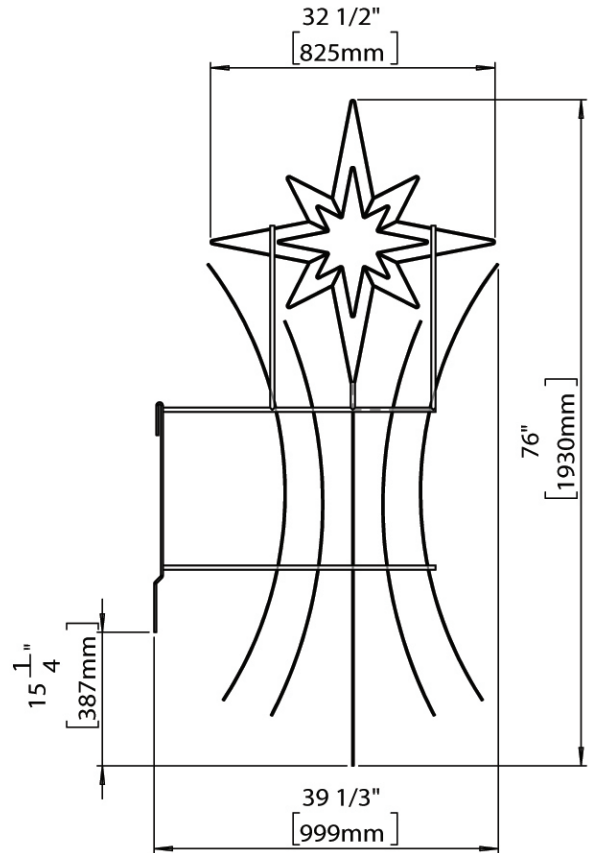

# Rising Star

Height	76"	1930mm
Width	32.5"	825mm
Span	39.3"	999mm
Weight	27.4 lbs	12.43 kg
Power	54w	120v

## Materials

- Zinc Plated Steel Frame and Mounting Bracket For Maximum Rust Protection
- 1/2" Commercial Grade 120V LED Rope Light with 1" Diode Spacing
- All display items are equipped with 120 VAC plugs with 5' cord length
- All Units are CSA Approved

## To Specify

- Side Mount or Wall Mount
- Rope Light Colour
- Optional Colour Match Mounting Bracket
- Optional Aluminum Frame