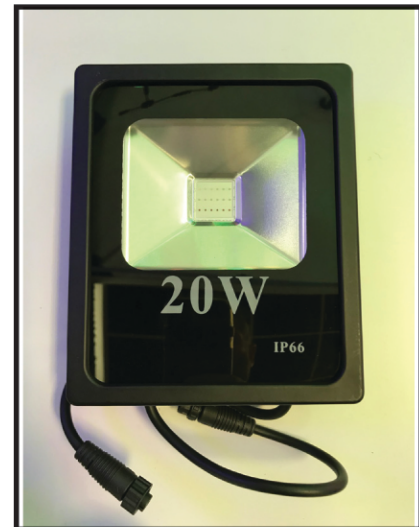

Wall-Wash Fixture

RGB+WWF-24Vdc

Output	
LED Type	COB20WRGB
LED Channels	R-G-B
LED Count	1
Greyscale	16-bit, 65,536 dimming levels*
Beam Angle	180-degrees
Control	
Individually Addressable	yes
Control Systems	NDB+ (ArtNet, E1.31), WEC+, MC+
Max Lamps before power injection	3 - 4
Max Distance before Power Injection	30-feet to be verified
Electrical & Safety	
Input Voltage	24 VDC
Current	0.83 Amps / lamp
Power	20 Watts / lamp
Wire	18 AWG, 3C, UV protected
Inline power injection	via Rainmin Power T+'s
Certifications	IP 65
Physical	
Housing	aluminum, powder coated base; glass cover
Size	~ 8" x 6" x 1.5"
Weight (kg)	~3 lbs.
Connector Type	LLT twist-lock
Mounting Option	180-degree adjustable yoke
Lead/End Wire length	6" (standard)
Operating Temperature	Neg -25 to +55 Cel. / -13 to 130 Far.