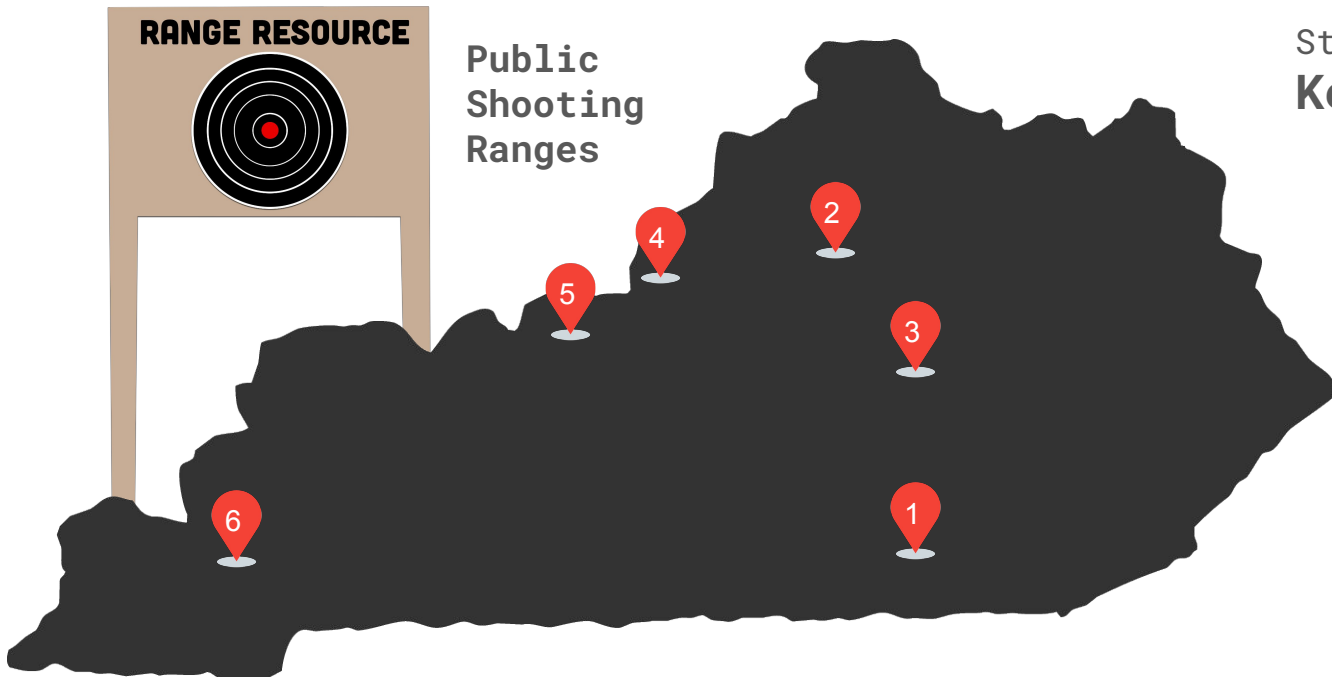

RANGE RESOURCE

Public Shooting Ranges

State Kentucky

1. Keno Shooting Range
606-376-5323
Forest Service Rd. 5099
Burnside, KY 42519
2. John A. Kleber WMA
(502) 535-6335
5005 Cedar Creek Road
Owenton, KY, 40359
3. Miller Welch-Central Kentucky WMA
(800) 858-1549
638 Dreyfus Road
Berea, KY, 40403
4. Knob Creek Gun Range
(502) 922-4457
690 Ritchey Ln
West Point, KY, 40177-6917

Presented by

5. Hancock County Game & Fish
(270) 922-6733
2580 Franklin Gaynor Rd
Hawesville, KY, 42348

6. Land Between the Lakes 68/80
Firing Range
(270) 924-2000
100 Van Morgan Dr
Golden Pond, KY, 42211-9000