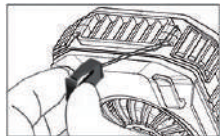

Large clip to hold the belt/trousers

Small clip to hold clothes

2. Schematic diagram of the use of the hanging neck

①. Untie the lanyard buckle

②. Pass the lanyard through the lanyard hole

③. Tighten the lanyard

④. Use of lanyard

3.The use of mobile power:

*Connect the mobile phone charging cable to the fan's USB output port, the fan can be used as a mobile power bank.

Indicator status description

● The indicator light is always on / ◎ Light flashing state / ○ Light off state	
Power charging	◎ ○ ○ ○ ○ 1% < Battery capacity < 33%
	● ◎ ○ ○ ○ 34% < Battery capacity < 66%
	● ● ◎ ○ ○ 67% < Battery capacity < 99%
	● ● ● ● ● Battery capacity = 100%
Power in use	● ● ● ● ● Battery capacity = 100%
	○ ● ● ● ● 67% < Battery capacity < 99%
	○ ○ ● ● ● 34% < Battery capacity < 66%
	○ ○ ○ ◎ 1% < Battery capacity < 33%
	○ ○ ○ ○ ○ Battery capacity = 0%
Work indicator	White
battery indicator	White