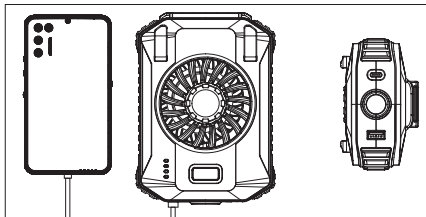

Large clip to hold the belt/trousers

Small clip to hold clothes

2. Schematic diagram of the use of the hanging neck

①. Untie the lanyard buckle

②. Pass the lanyard through the lanyard hole

③. Tighten the lanyard

④. Use of lanyard

3.The use of mobile power:

*Connect the mobile phone charging cable to the fan's USB output port, the fan can be used as a mobile power bank.

Indicator status description

● The indicator light is always on / ◎ Light flashing state / ○ Light off state	
Power charging	◎ ○ ○ ○ ○ 1% < Battery capacity < 33%
	● ◎ ○ ○ ○ 34% < Battery capacity < 66%
	● ● ◎ ○ ○ 67% < Battery capacity < 99%
	● ● ● ● ● Battery capacity = 100%
Power in use	● ● ● ● ● Battery capacity = 100%
	○ ● ● ● ● 67% < Battery capacity < 99%
	○ ○ ● ● ● 34% < Battery capacity < 66%
	○ ○ ○ ◎ 1% < Battery capacity < 33%
	○ ○ ○ ○ ○ Battery capacity = 0%
Work indicator	White
battery indicator	White