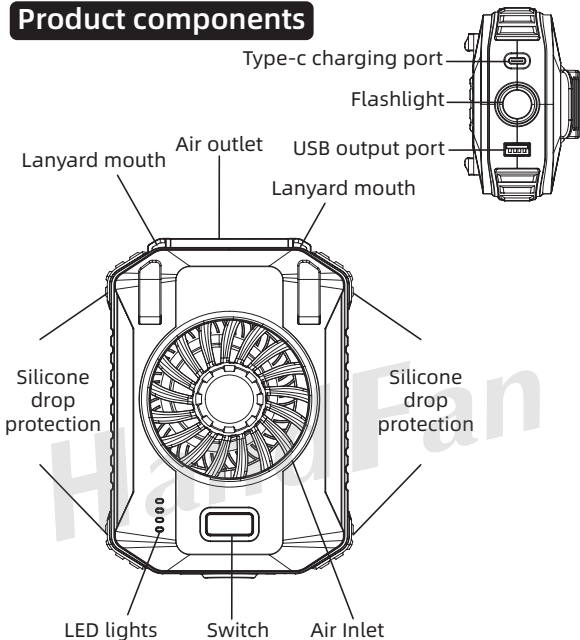

HandFun | HF347

Multifunctional waist fan

Use manul

Features

- 1.Double clip design, can hang neck and waist;
- 2.10000mAh large-capacity battery;
- 3.With mobile power function, mobile phone can be charged;
- 4.With flashlight function, divided into strong light and flashing modes;
- 5.The four-corner silicone anti-drop design prevents the fan from falling ;
- 6.Three gears of wind power, adapting to the needs of various scenarios.

Product parameter

Model	HF347
Power	10W
Input	5V/2A
Battery capacity	10000mAh
Charging time	6H
Fan usage time	3.5-18H
Flashlight usage time	28H
Mobile power bank usage time	3H
Product size	105*62*144mm
Product weight	425g

Packing list

Fan*1, Type-c charging cable*1, use manual*1, lanyard*1

Product components

Product operation instructions

1. Short press the power switch to turn on the air outlet mode, and cycle shutdown.
2. Long press the power switch to turn on the flashlight strong light mode;
3. Long press the power switch again to turn on the flashlight flashing mode;
4. Long press the power switch for the third time to turn off the flashlight mode.

Large clip to hold the belt/trousers

Small clip to hold clothes

2. Schematic diagram of the use of the hanging neck

①. Untie the lanyard buckle

②. Pass the lanyard through the lanyard hole

③. Tighten the lanyard