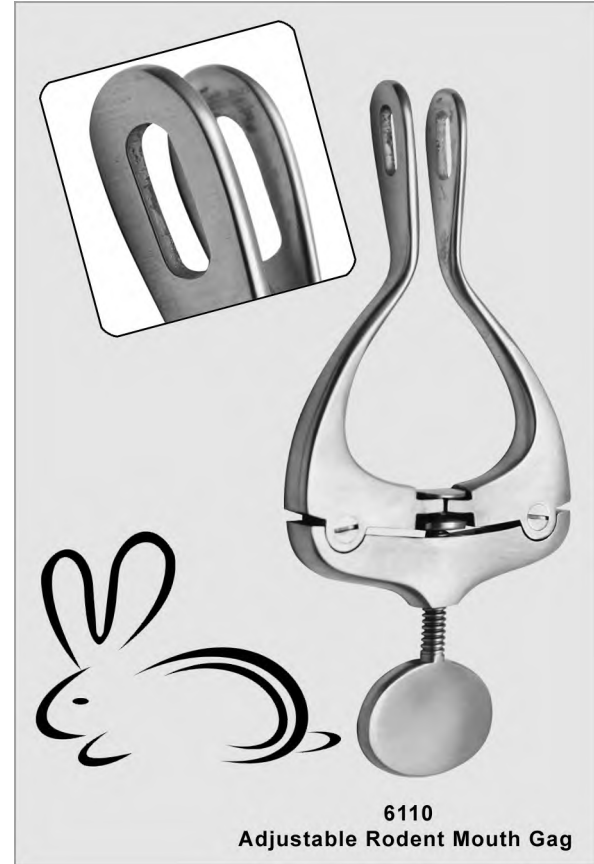

#### **STNDSET8**

Winged Elevator Standard Handle Set of 8  
1mm-6mm Standard Handle Elevator, 1mm & 2mm  
Straight Tip Elevator, Sterilisation Tray

### Rodent/Rabbit Dental Table

This special rabbit/rodent table is designed for hands-free dental work on smaller pocket pets and rabbits. The teflon platform tilts to various angles. Two metal posts hold a mouth speculum via thin metal adjustable bars. This also serves to hold the animal's head steady and the mouth open to exactly the desired size

## Mouth Gags & Openers

**6105-6108 Set of 4 Gags**

Spring bar mouth gags are suitable for both cats & dogs. Available in four different sizes to suite various size species.