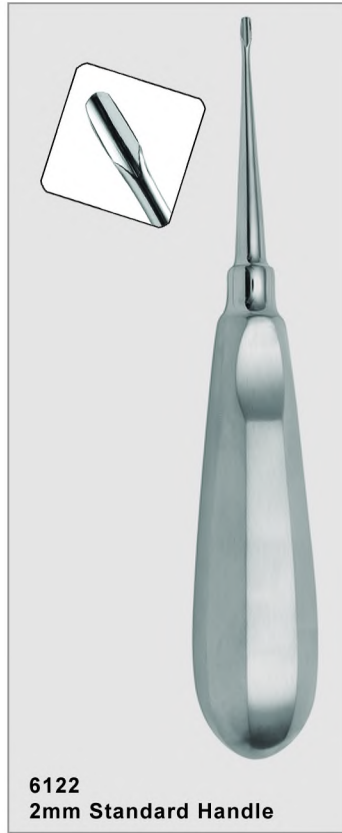

## Standard Scalers & Probes for Small Animals

Our scalers and probes can be used to carry out various dentistry procedures on regular and large size mouth structures. The working ends come in a variety of shapes and sizes and due to a new unique solid premium stainless steel shaft design and pattern these probes are very well balanced and do not slip whilst in operation.

## Winged Elevator Standard Handle

Standard dental elevators with longer handle and winged tips are ideal for breaking periodontal ligament for convenient teeth removal. Light weight ergonomic design with thumb impression feature to provide controlled leverage for compressed force. Available in 6 different sharp tapered concave tips (1mm-6mm).