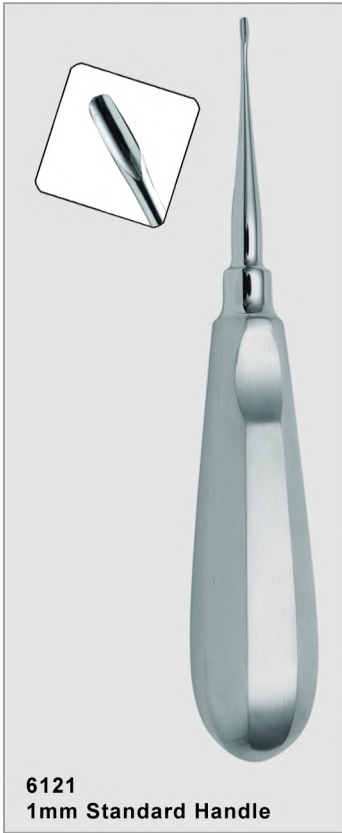

## Standard Scalers & Probes for Small Animals

Our scalers and probes can be used to carry out various dentistry procedures on regular and large size mouth structures. The working ends come in a variety of shapes and sizes and due to a new unique solid premium stainless steel shaft design and pattern these probes are very well balanced and do not slip whilst in operation.

## Winged Elevator Standard Handle

Standard dental elevators with longer handle and winged tips are ideal for breaking periodontal ligament for convenient teeth removal. Light weight ergonomic design with thumb impression feature to provide controlled leverage for compressed force. Available in 6 different sharp tapered concave tips (1mm-6mm).