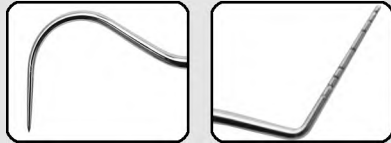

6221FE
Explorer/Measuring Probe for Feline