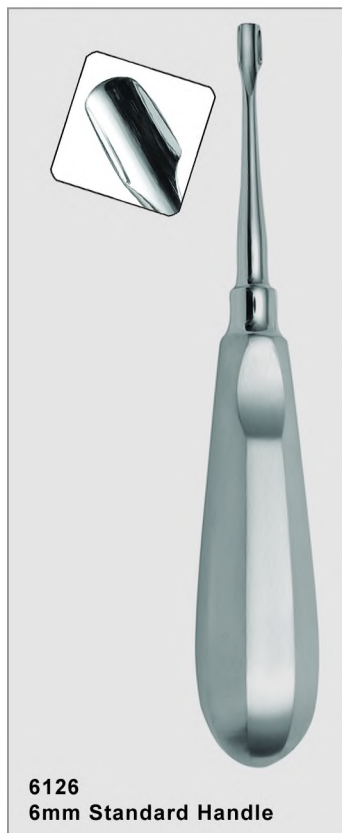

## Standard Scalers & Probes for Small Animals

Our scalers and probes can be used to carry out various dentistry procedures on regular and large size mouth structures. The working ends come in a variety of shapes and sizes and due to a new unique solid premium stainless steel shaft design and pattern these probes are very well balanced and do not slip whilst in operation.

## Winged Elevator Standard Handle

Standard dental elevators with longer handle and winged tips are ideal for breaking periodontal ligament for convenient teeth removal. Light weight ergonomic design with thumb impression feature to provide controlled leverage for compressed force. Available in 6 different sharp tapered concave tips (1mm-6mm).