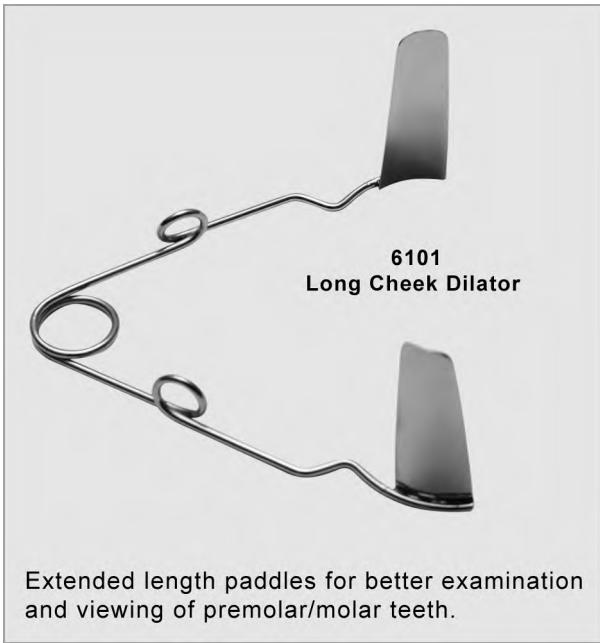

### Rodent/Rabbit Dental Table

This special rabbit/rodent table is designed for hands-free dental work on smaller pocket pets and rabbits. The teflon platform tilts to various angles. Two metal posts hold a mouth speculum via thin metal adjustable bars. This also serves to hold the animal's head steady and the mouth open to exactly the desired size

## Mouth Gags & Openers

**6105-6108 Set of 4 Gags**

Spring bar mouth gags are suitable for both cats & dogs. Available in four different sizes to suite various size species.

## Pouch/Cheek Dilators & Mouth Gags

## Dentistry Forceps & Cutters