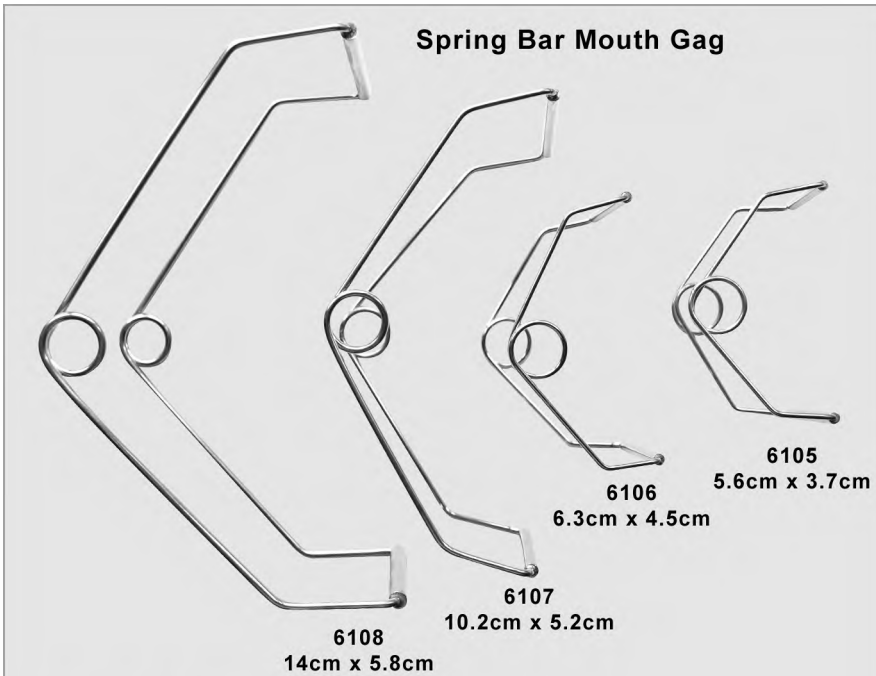

Mouth Gags & Openers

6105-6108 Set of 4 Gags

Spring bar mouth gags are suitable for both cats & dogs. Available in four different sizes to suite various size species.