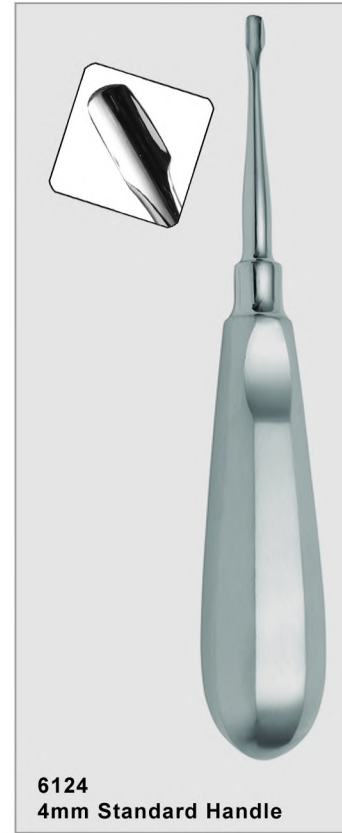

## Standard Scalers & Probes for Small Animals

Our scalers and probes can be used to carry out various dentistry procedures on regular and large size mouth structures. The working ends come in a variety of shapes and sizes and due to a new unique solid premium stainless steel shaft design and pattern these probes are very well balanced and do not slip whilst in operation.

## Winged Elevator Standard Handle

Standard dental elevators with longer handle and winged tips are ideal for breaking periodontal ligament for convenient teeth removal. Light weight ergonomic design with thumb impression feature to provide controlled leverage for compressed force. Available in 6 different sharp tapered concave tips (1mm-6mm).