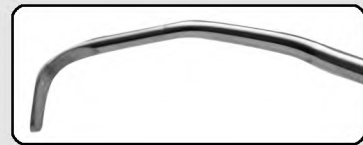

6333MI
Subgingival Curette Shorter Point