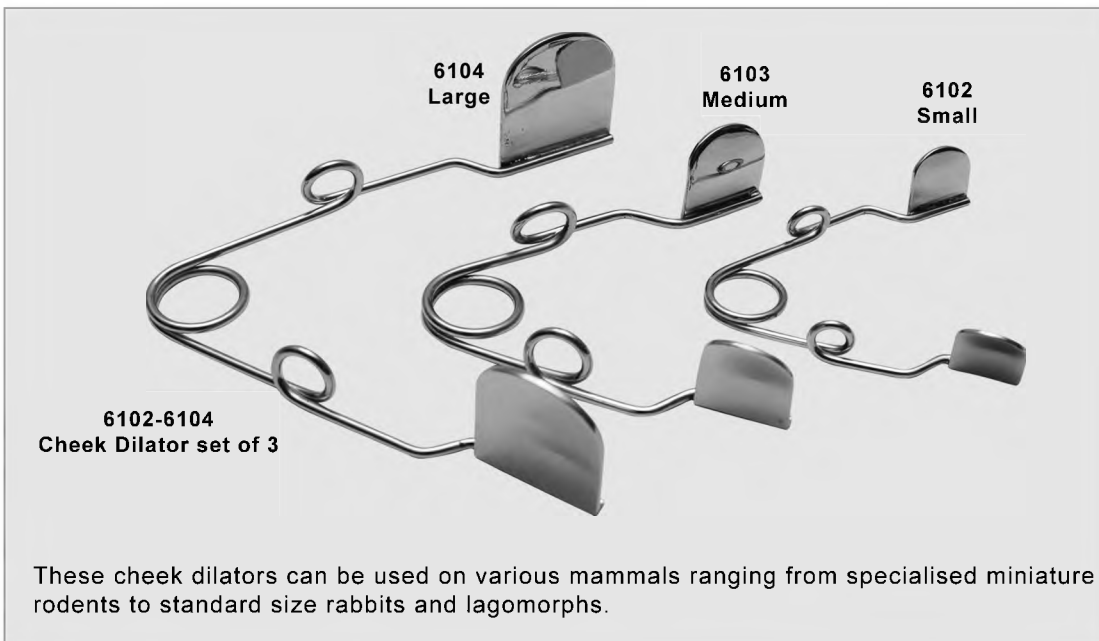

### Rodent/Rabbit Dental Table

This special rabbit/rodent table is designed for hands-free dental work on smaller pocket pets and rabbits. The teflon platform tilts to various angles. Two metal posts hold a mouth speculum via thin metal adjustable bars. This also serves to hold the animal's head steady and the mouth open to exactly the desired size

## Mouth Gags & Openers

**6105-6108 Set of 4 Gags**

Spring bar mouth gags are suitable for both cats & dogs. Available in four different sizes to suite various size species.

## Pouch/Cheek Dilators & Mouth Gags