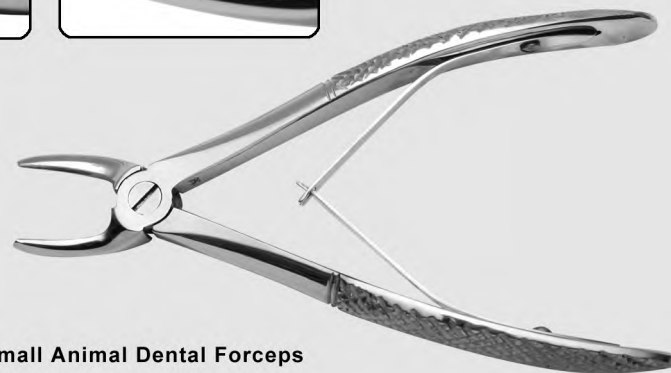

**6140**  
Rodent Teeth/Incisor Cutting Forceps

**6142**  
Rabbit Cheek Teeth Extraction Forceps (Molar Teeth)

Rabbit cheek teeth extraction forceps for premolar and molar teeth. Forceps with angled narrow gauge with serrated beak for easy access and gripping of rabbit's cheek teeth. Size: 15cm

### Small Animal Dental Forceps

**6144 Angled Jaw Forceps Small 12.5cm**  
**6145 Straight Jaw Forceps Small 12.5cm**

Spring operated 12.5cm small animal tooth extraction forceps are ideal for removing tooth from socket. These forceps have sharp wedge shape to cut periodontal fibres and to dilate the socket in order to ease the extraction procedure. Available in straight jaws or bent jaws. Can be used on various species including rabbits, cats and dogs.