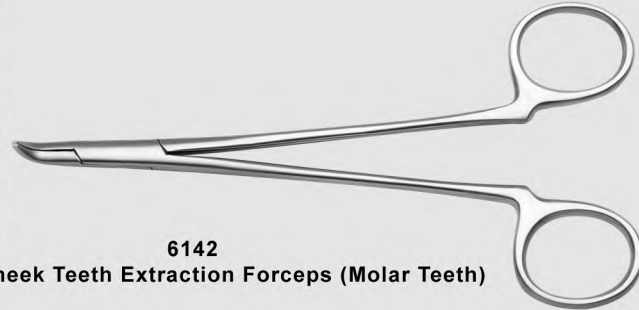

## Dentistry Forceps & Cutters

### Rodent Teeth Rasps

**6170**  
Premolar Rasp Medium

**6171**  
Pre-molar Rasp Fine Pattern

**6172**  
Pre-molar Rasp Diamond Coated

These rasps are specially designed for small animal dentistry and are available in medium, fine and diamond coated patterns. Very useful to smooth-en off sharp edges. Medium & fine pattern can be used for normal rasping and excessive tooth grinding. Diamond gritted pattern is useful for smoothing sharp edges.

**6140**  
Rodent Teeth/Incisor Cutting Forceps

**6142**  
Rabbit Cheek Teeth Extraction Forceps (Molar Teeth)

Rabbit cheek teeth extraction forceps for premolar and molar teeth. Forceps with angled narrow gauge with serrated beak for easy access and gripping of rabbit's cheek teeth. Size: 15cm