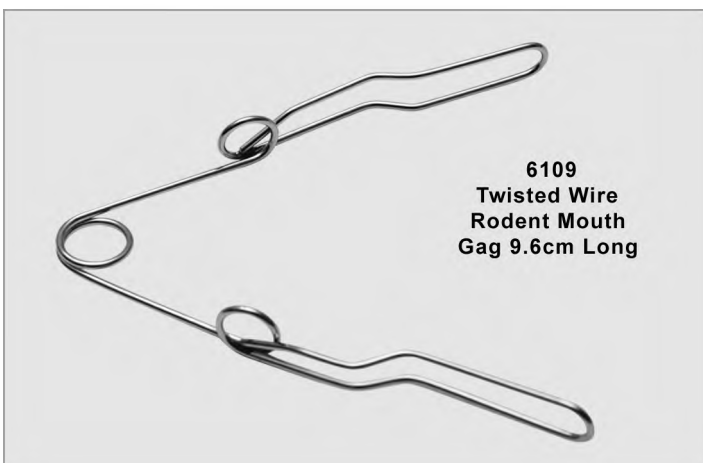

Pouch/Cheek Dilators & Mouth Gags