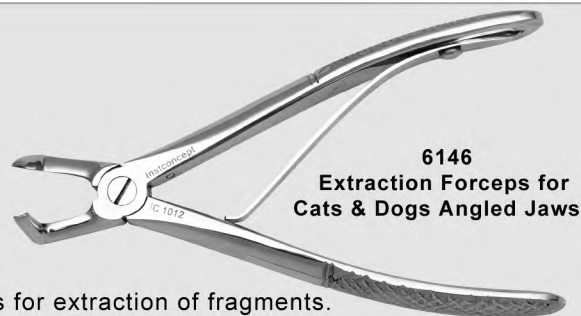

6146
Extraction Forceps for
Cats & Dogs Angled Jaws

16.5cm cross hatched grip handle forceps for extraction of fragments.