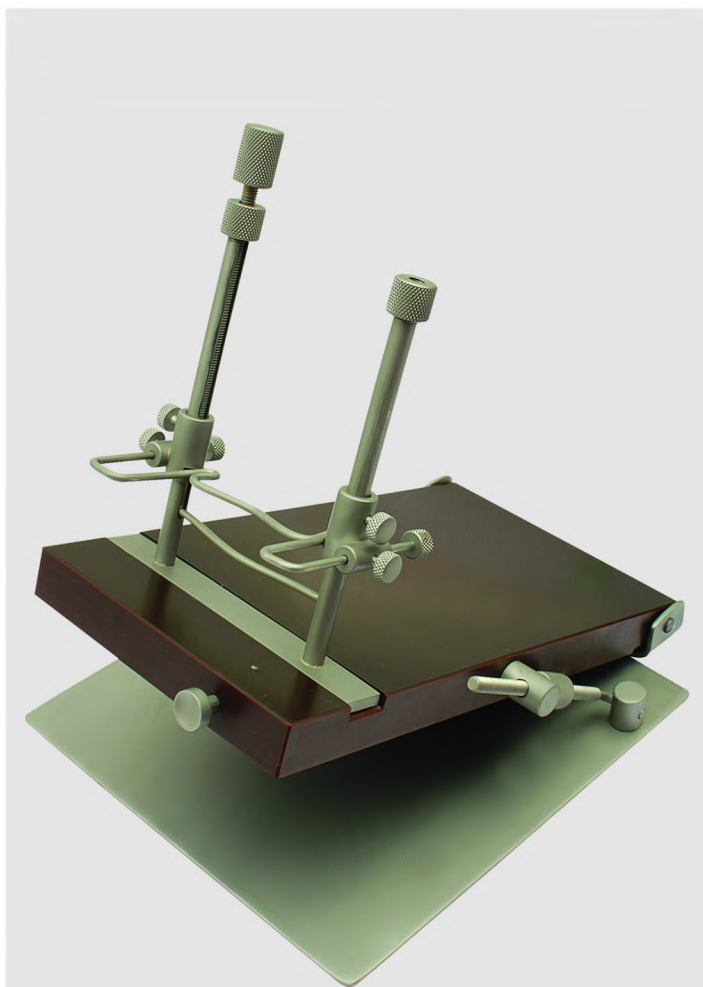

#### **STNDSET4**

Winged Elevator Standard Handle Set of 4  
1mm-4mm Standard Handle Elevator, Sterilisation Tray

### Elevator Set of 8

Available in Stubby & Standard Handle

### Rodent/Rabbit Dental Table

This special rabbit/rodent table is designed for hands-free dental work on smaller pocket pets and rabbits. The teflon platform tilts to various angles. Two metal posts hold a mouth speculum via thin metal adjustable bars. This also serves to hold the animal's head steady and the mouth open to exactly the desired size