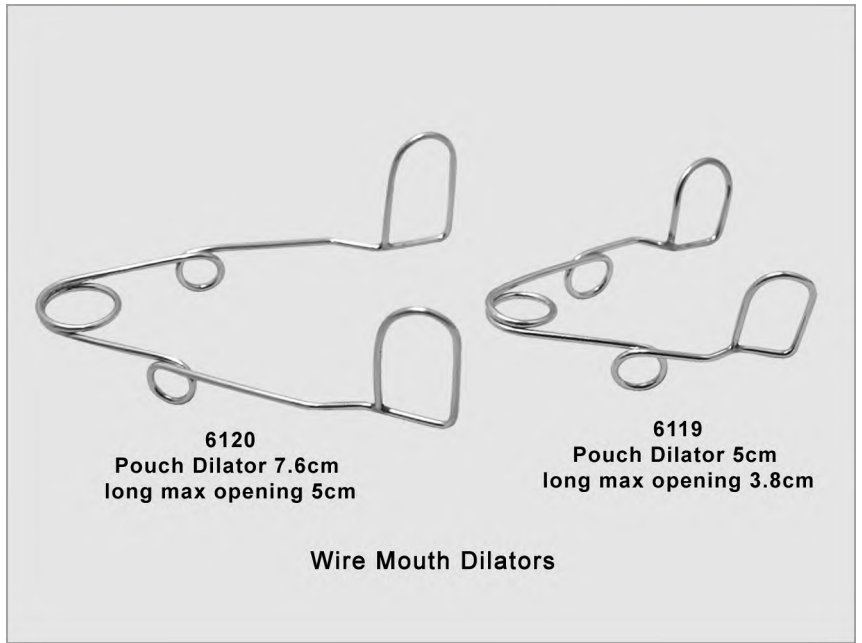

### Rodent/Rabbit Dental Table

This special rabbit/rodent table is designed for hands-free dental work on smaller pocket pets and rabbits. The teflon platform tilts to various angles. Two metal posts hold a mouth speculum via thin metal adjustable bars. This also serves to hold the animal's head steady and the mouth open to exactly the desired size

## Mouth Gags & Openers

**6105-6108 Set of 4 Gags**

Spring bar mouth gags are suitable for both cats & dogs. Available in four different sizes to suite various size species.

## Pouch/Cheek Dilators & Mouth Gags