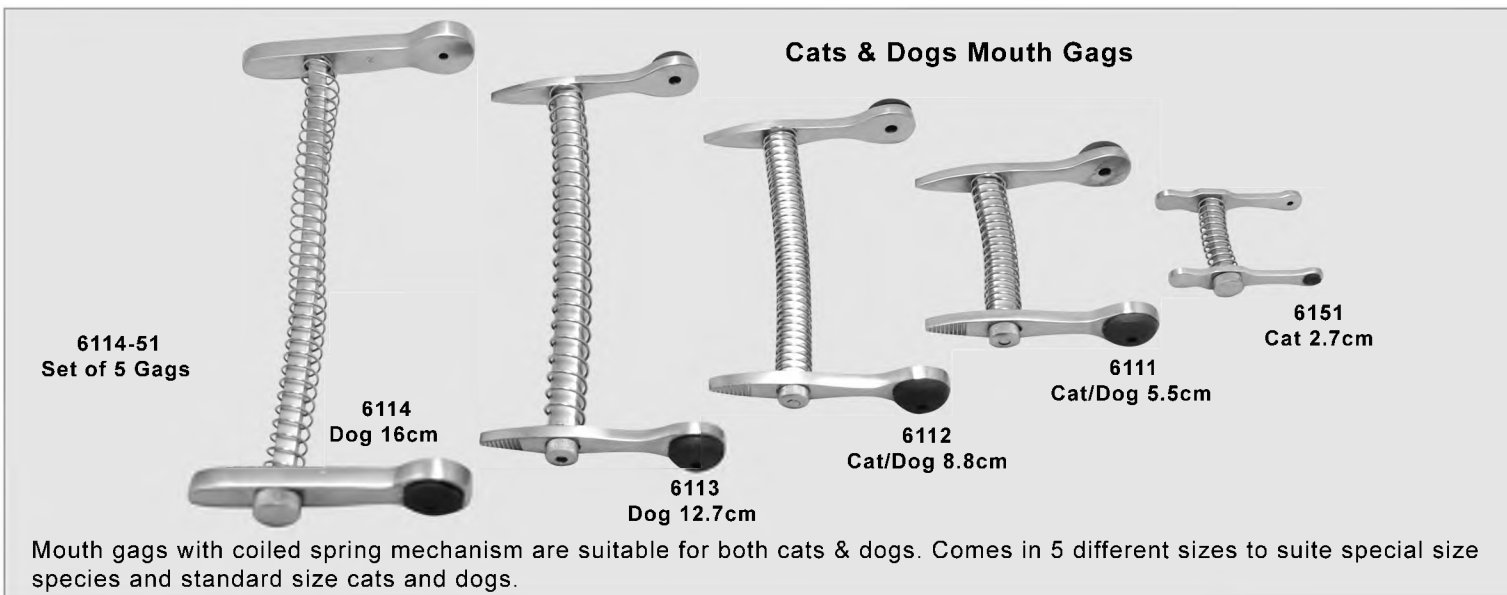

#### **STNDSET8**

Winged Elevator Standard Handle Set of 8  
1mm-6mm Standard Handle Elevator, 1mm & 2mm  
Straight Tip Elevator, Sterilisation Tray

### Rodent/Rabbit Dental Table

This special rabbit/rodent table is designed for hands-free dental work on smaller pocket pets and rabbits. The teflon platform tilts to various angles. Two metal posts hold a mouth speculum via thin metal adjustable bars. This also serves to hold the animal's head steady and the mouth open to exactly the desired size

## Mouth Gags & Openers

**6105-6108 Set of 4 Gags**

Spring bar mouth gags are suitable for both cats & dogs. Available in four different sizes to suite various size species.