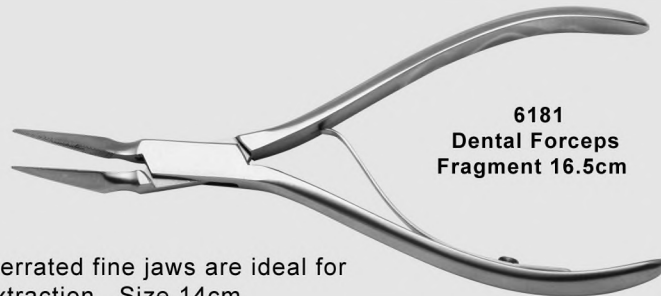

### Small Animal Dental Forceps

**6144 Angled Jaw Forceps Small 12.5cm**  
**6145 Straight Jaw Forceps Small 12.5cm**

Spring operated 12.5cm small animal tooth extraction forceps are ideal for removing tooth from socket. These forceps have sharp wedge shape to cut periodontal fibres and to dilate the socket in order to ease the extraction procedure. Available in straight jaws or bent jaws. Can be used on various species including rabbits, cats and dogs.

## Dentistry Forceps & Cutters

# Small Animal Teeth Extraction

**6147**  
Root Tip  
Extraction Forceps 6"

Spring operated 15cm root forceps is cupped like a bone rongeur for convenient extraction of root fragments. Their jaws are fine serrated beaks and are bent for easy access and gripping of root fragments. Suitable for various small animal species.