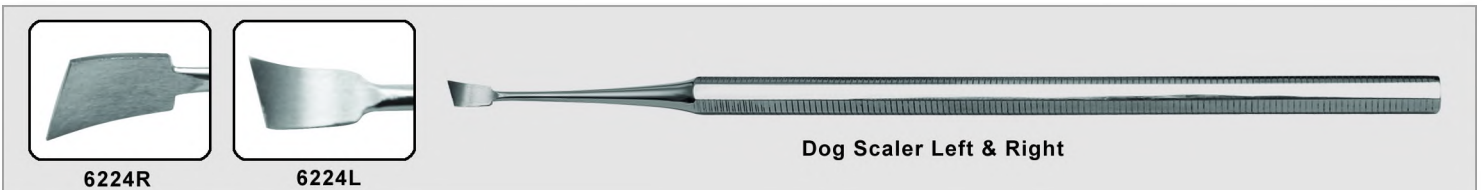

## Winged Elevator Standard Handle

Standard dental elevators with longer handle and winged tips are ideal for breaking periodontal ligament for convenient teeth removal. Light weight ergonomic design with thumb impression feature to provide controlled leverage for compressed force. Available in 6 different sharp tapered concave tips (1mm-6mm).