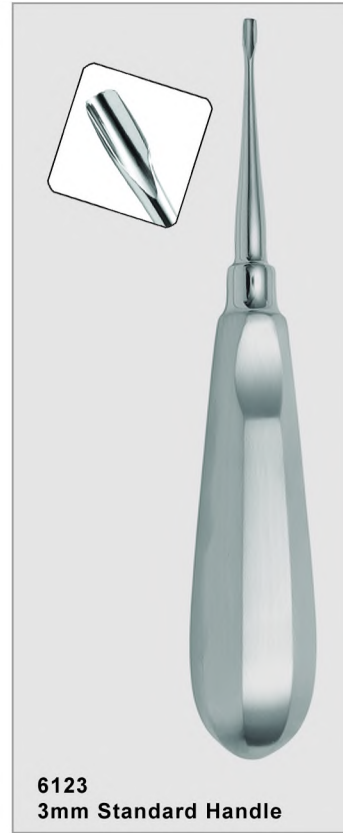

## Standard Scalers & Probes for Small Animals

Our scalers and probes can be used to carry out various dentistry procedures on regular and large size mouth structures. The working ends come in a variety of shapes and sizes and due to a new unique solid premium stainless steel shaft design and pattern these probes are very well balanced and do not slip whilst in operation.

## Winged Elevator Standard Handle

Standard dental elevators with longer handle and winged tips are ideal for breaking periodontal ligament for convenient teeth removal. Light weight ergonomic design with thumb impression feature to provide controlled leverage for compressed force. Available in 6 different sharp tapered concave tips (1mm-6mm).