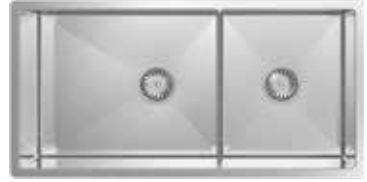

ABEY PIAZZA 500D

OVERALL SINK SIZE
L889MM X W445MM

BOWL DEPTH
200MM | 200MM

MIN CABINET SIZE
1000MM

CODE No. CR500D INCLUDED ACCESSORIES

OPTIONAL ACCESSORIES (SEE FOLD OUT PAGE)