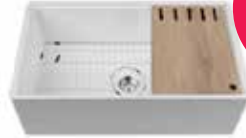

# CHAMBORD LEGRANDE I REVERSIBLE

CODE No.  
LEGRANDE-1W

OVERALL SINK SIZE  
L762MM X W460MM

BOWL DEPTH  
258MM

NEW

NEW