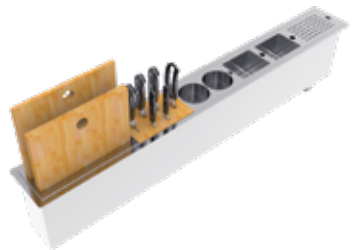

ABEY PREPARATION ISLAND CANALE SLIM PSA1200

CODE No.
PSA1200

OVERALL SINK SIZE
L1155MM X W145MM

BOWL DEPTH
203–217MM

MIN CABINET SIZE
1200MM