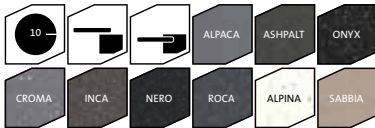

SCHOCK NEMO N100S

OVERALL SINK SIZE
L490MM X W510MM

BOWL DEPTH
180MM

MIN CABINET SIZE
500MM

**STOCKED
CODE No.**
NE100SB ONYX
NE100S-W ALPINA

**ORDER IN ONLY
CODE No.**
NE100SAL ALPACA
NE100SA5 ASHPALT
NE100SCR CROMA
NE100SI INCA
NE100SN NERO
NE100SRC ROCA
NE100SS SABBIA

CRISTALITE⁺