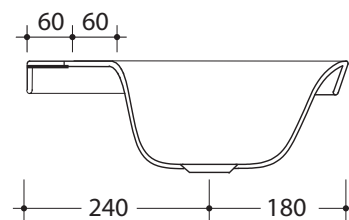

STUDIO
BAGNO

Soul 4

STYLE

Inset

CODE

NTH (SOL15/0)
1TH (SOL15/1)
3TH (SOL15/3)

SIZE

550 x 420 x 130 mm

WEIGHT

16 kg

COLOURS

White,
Standard Colours

OVERFLOW & WASTE

32mm ceramic overflow
plug and waste not included.
Please order separately

RECOMMENDED PLUG & WASTE

SBW003

Note: All dimensions are in millimetres and are subject to normal manufacturing variances. Studio Bagno Pty Ltd reserves the right to vary specifications at any time without notice. Date created: 20/05/15