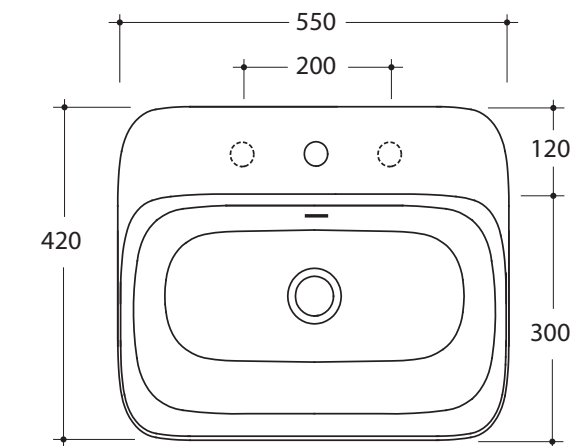

STUDIO
BAGNO

Soul 4

STYLE

Inset

CODE

NTH (SOL15/0)
1TH (SOL15/1)
3TH (SOL15/3)

SIZE

550 x 420 x 130 mm

WEIGHT

16 kg

COLOURS

White,
Standard Colours

OVERFLOW & WASTE

32mm ceramic overflow
plug and waste not included.
Please order separately

RECOMMENDED PLUG & WASTE

SBW003

Note: All dimensions are in millimetres and are subject to normal manufacturing variances. Studio Bagno Pty Ltd reserves the right to vary specifications at any time without notice. Date created: 20/05/15