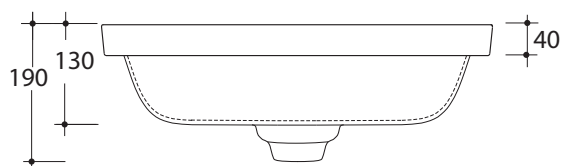

STUDIO
BAGNO

Soul 4

STYLE

Inset

CODE

NTH (SOL15/0)
1TH (SOL15/1)
3TH (SOL15/3)

SIZE

550 x 420 x 130 mm

WEIGHT

16 kg

COLOURS

White,
Standard Colours

OVERFLOW & WASTE

32mm ceramic overflow
plug and waste not included.
Please order separately

RECOMMENDED PLUG & WASTE

SBW003

Note: All dimensions are in millimetres and are subject to normal manufacturing variances. Studio Bagno Pty Ltd reserves the right to vary specifications at any time without notice. Date created: 20/05/15