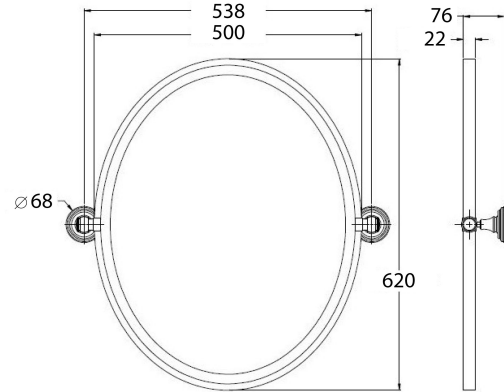

Mayer Pivot Oval Mirror

Code: MAO460

BATHROOM | KITCHEN | LAUNDRY | TRADITIONAL & HAMPTONS STYLE SPECIALISTS

Specifications

- Finish: Matte black Electroplated, Brushed Brass PVD, Brushed Nickel PVD
- Thick-plated bevelled mirror
- Includes concealed sturdy wall brackets.
- Tilts to the perfect viewing angle
- Available in Chrome, Matte Black, Brushed Nickel or Brushed Brass Frame