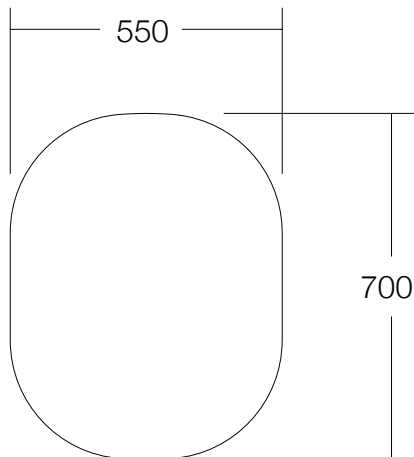

The Lilli mirror is designed to complement the Lilli 400 and 550 basins as well as the Lilli bath, although it can also be used to enhance other contemporary environments.

The Lilli mirror is a frameless design and follows the curves of the Lilli basins and bath, making the Lilli range a complete bathroom suite that is contemporary and sophisticated.

Dimensions

Width: 550mm

Height: 700mm

Cleaning

Glass:

Clean your mirror with clean, warm water used with a soft, lint free cloth. Wring all of the water from the cloth before wiping the mirror. Finish by drying the mirror immediately with a dry lint free cloth.