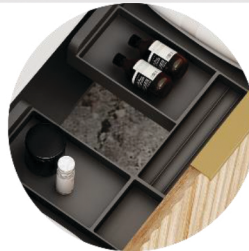

Description

- Elegant R45 Curve Corner With V-Groove Cabinetry
- 15mm Ultracompact Sintered Stone Top, High-Heat Structure, Fortified Frame.
- Overall Depth 460mm
- Basins are sold separately.
- Luxury Dark Grey Interior with Drawer Diverter
- Thermolaminated cabinet finish available in Natural Oak and Walnut
- Top Pull Opening

Key Feature

R45 Curved Corner

V-Groove Cabinetry

Drawer Diverter

Natural Oak/Walnut

Top Pull Handle