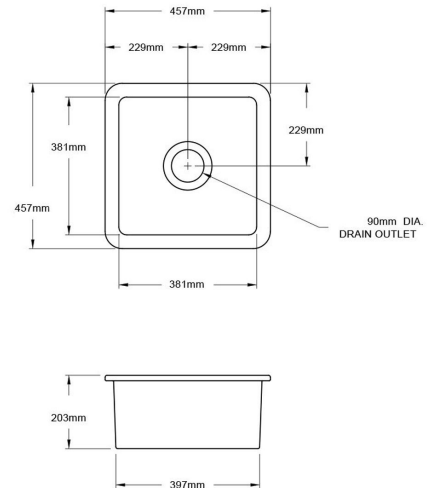

Cuisine 46 x 46 Inset / Undermount Fine Fireclay Matte Black Sink

Code: CU46FS-MB

Specifications

- Material: Fine Fireclay
- Finish: Matte Black
- Waste Outlet Included: 90x50mm Basket Waste
- Mounting options: Inset & Undermount
- Capacity: 28L
- Approx. internal radius: 15 mm
- Approx. external radius: 45 mm
- Suitable for use with food waste disposer – we recommend purchase of an extended flange and a model with anti-vibration collar
- Note: Fine Fireclay is a natural product and therefore subject to variations. This should be seen as a quality that adds to its unique natural beauty. Variations +/- 2% to the specifications are common and acceptable and are within industry tolerance. We always recommend the cabinet maker and stone provider has the actual sink with them to measure before making cabinetry or cutting stone. For more information please visit our Installation Care & Warranty page or Contact Us.

Product Options

CU46SSG: Cuisine 46 x 46 Stainless Steel Grid

CU46FS-MB: Cuisine 46 x 46 Inset / Undermount Fine Fireclay Sink

CU46FS-MB-OF: Cuisine 46 x 46 Inset / Undermount Fine Fireclay Sink with Overflow